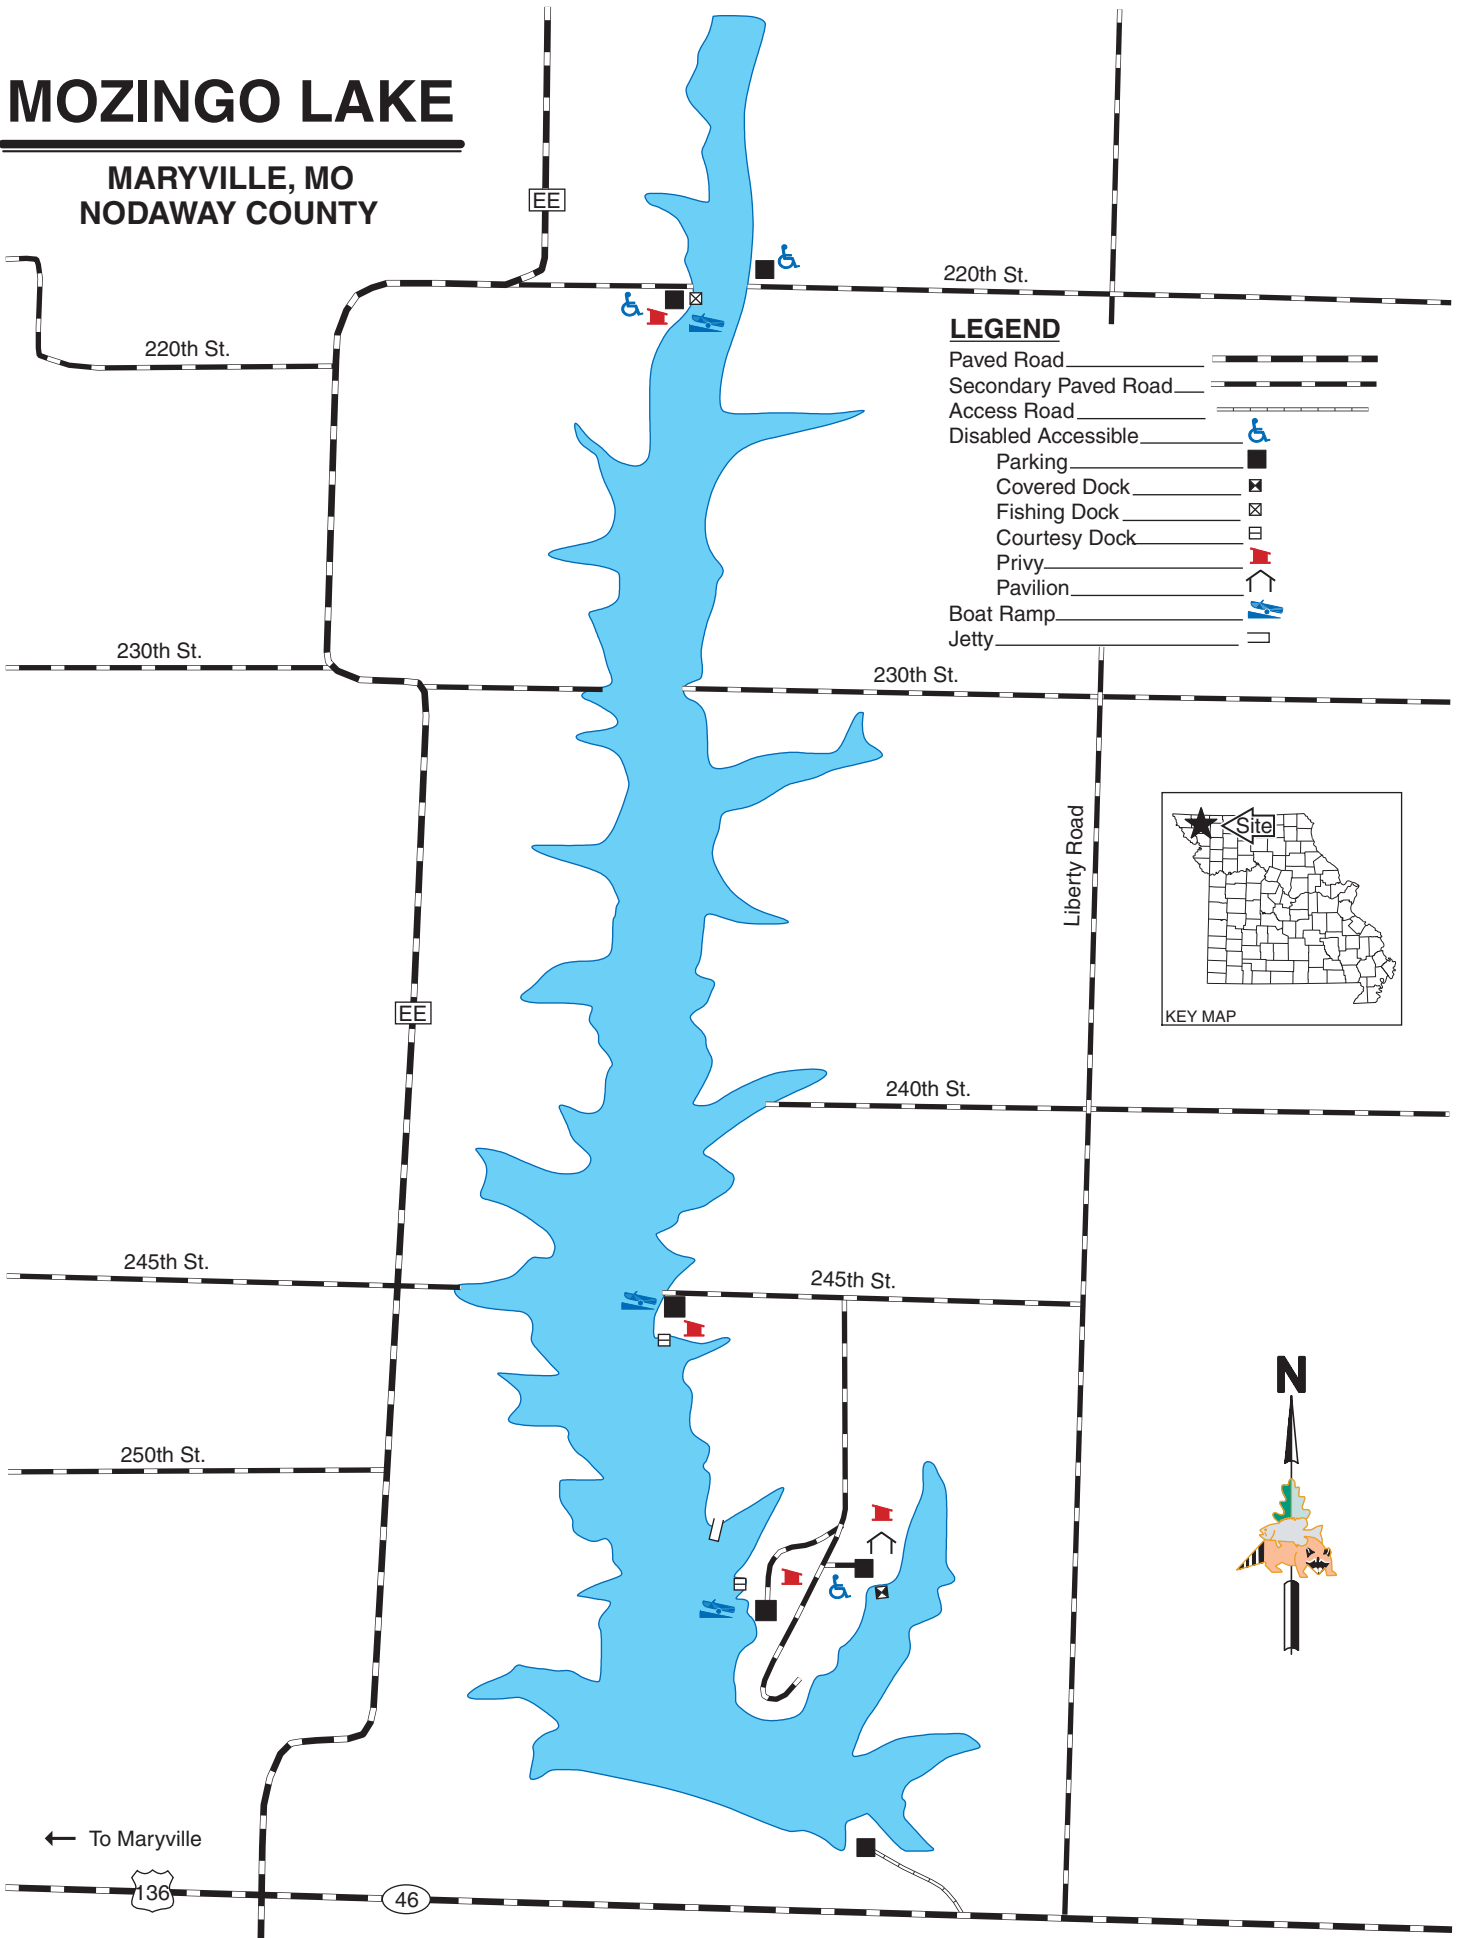

MOZINGO LAKE

MARYVILLE, MO
NODAWAY COUNTY

LEGEND

- Paved Road
- Secondary Paved Road
- Access Road
- Disabled Accessible
- Parking
- Covered Dock
- Fishing Dock
- Courtesy Dock
- Privy
- Pavilion
- Boat Ramp
- Jetty

SCALE