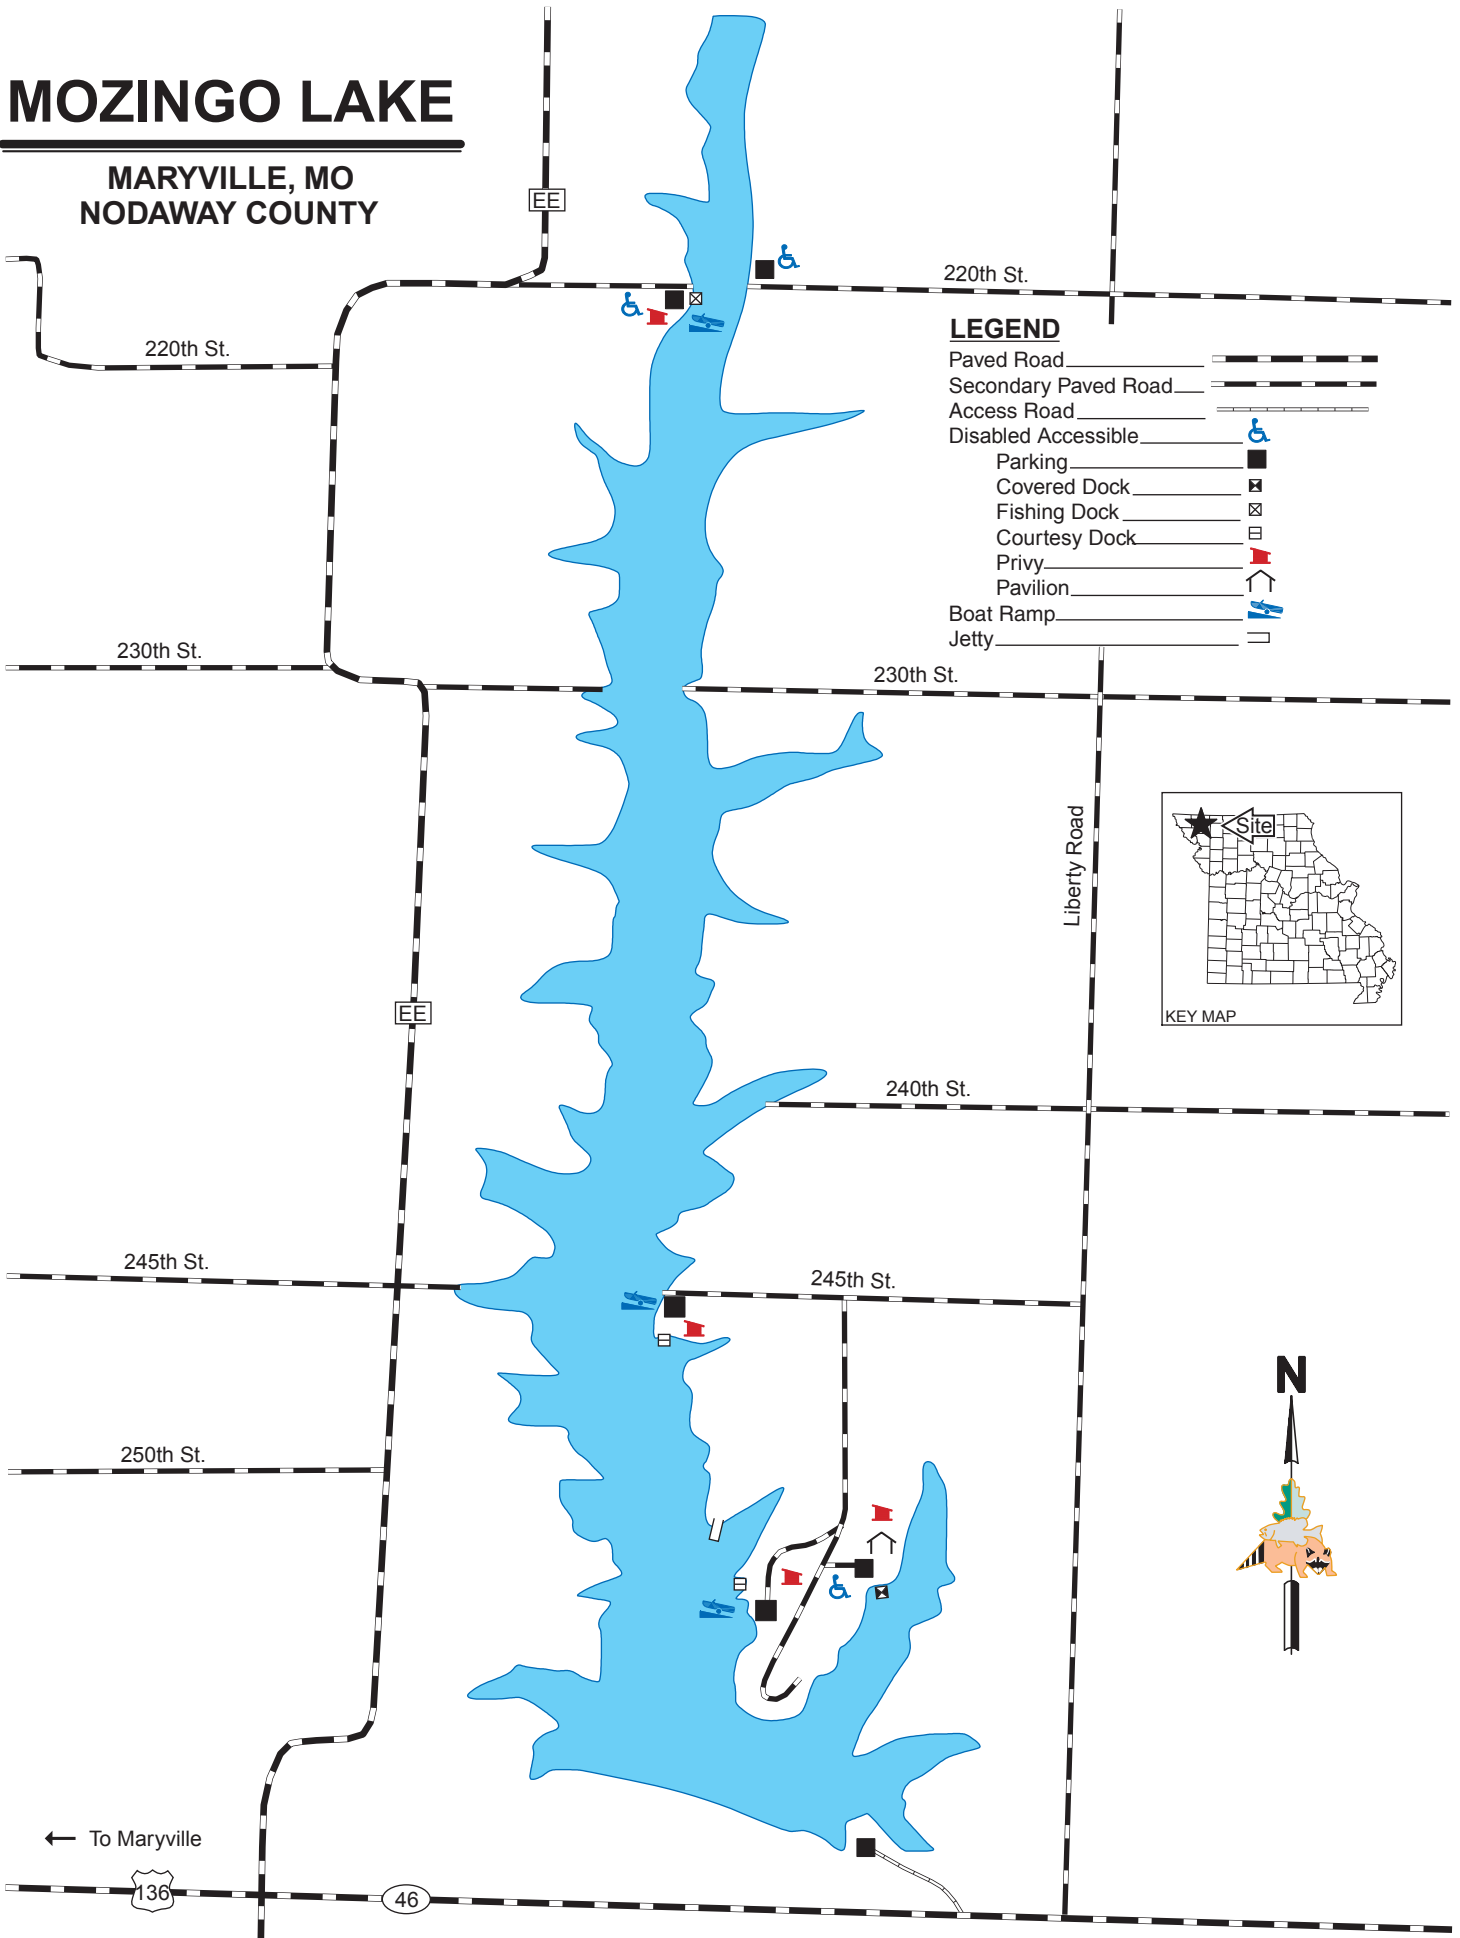

# MOZINGO LAKE

MARYVILLE, MO  
NODAWAY COUNTY

## LEGEND

- Paved Road
- Secondary Paved Road
- Access Road
- Disabled Accessible
- Parking
- Covered Dock
- Fishing Dock
- Courtesy Dock
- Privy
- Pavilion
- Boat Ramp
- Jetty

KEY MAP

← To Maryville

## SCALE