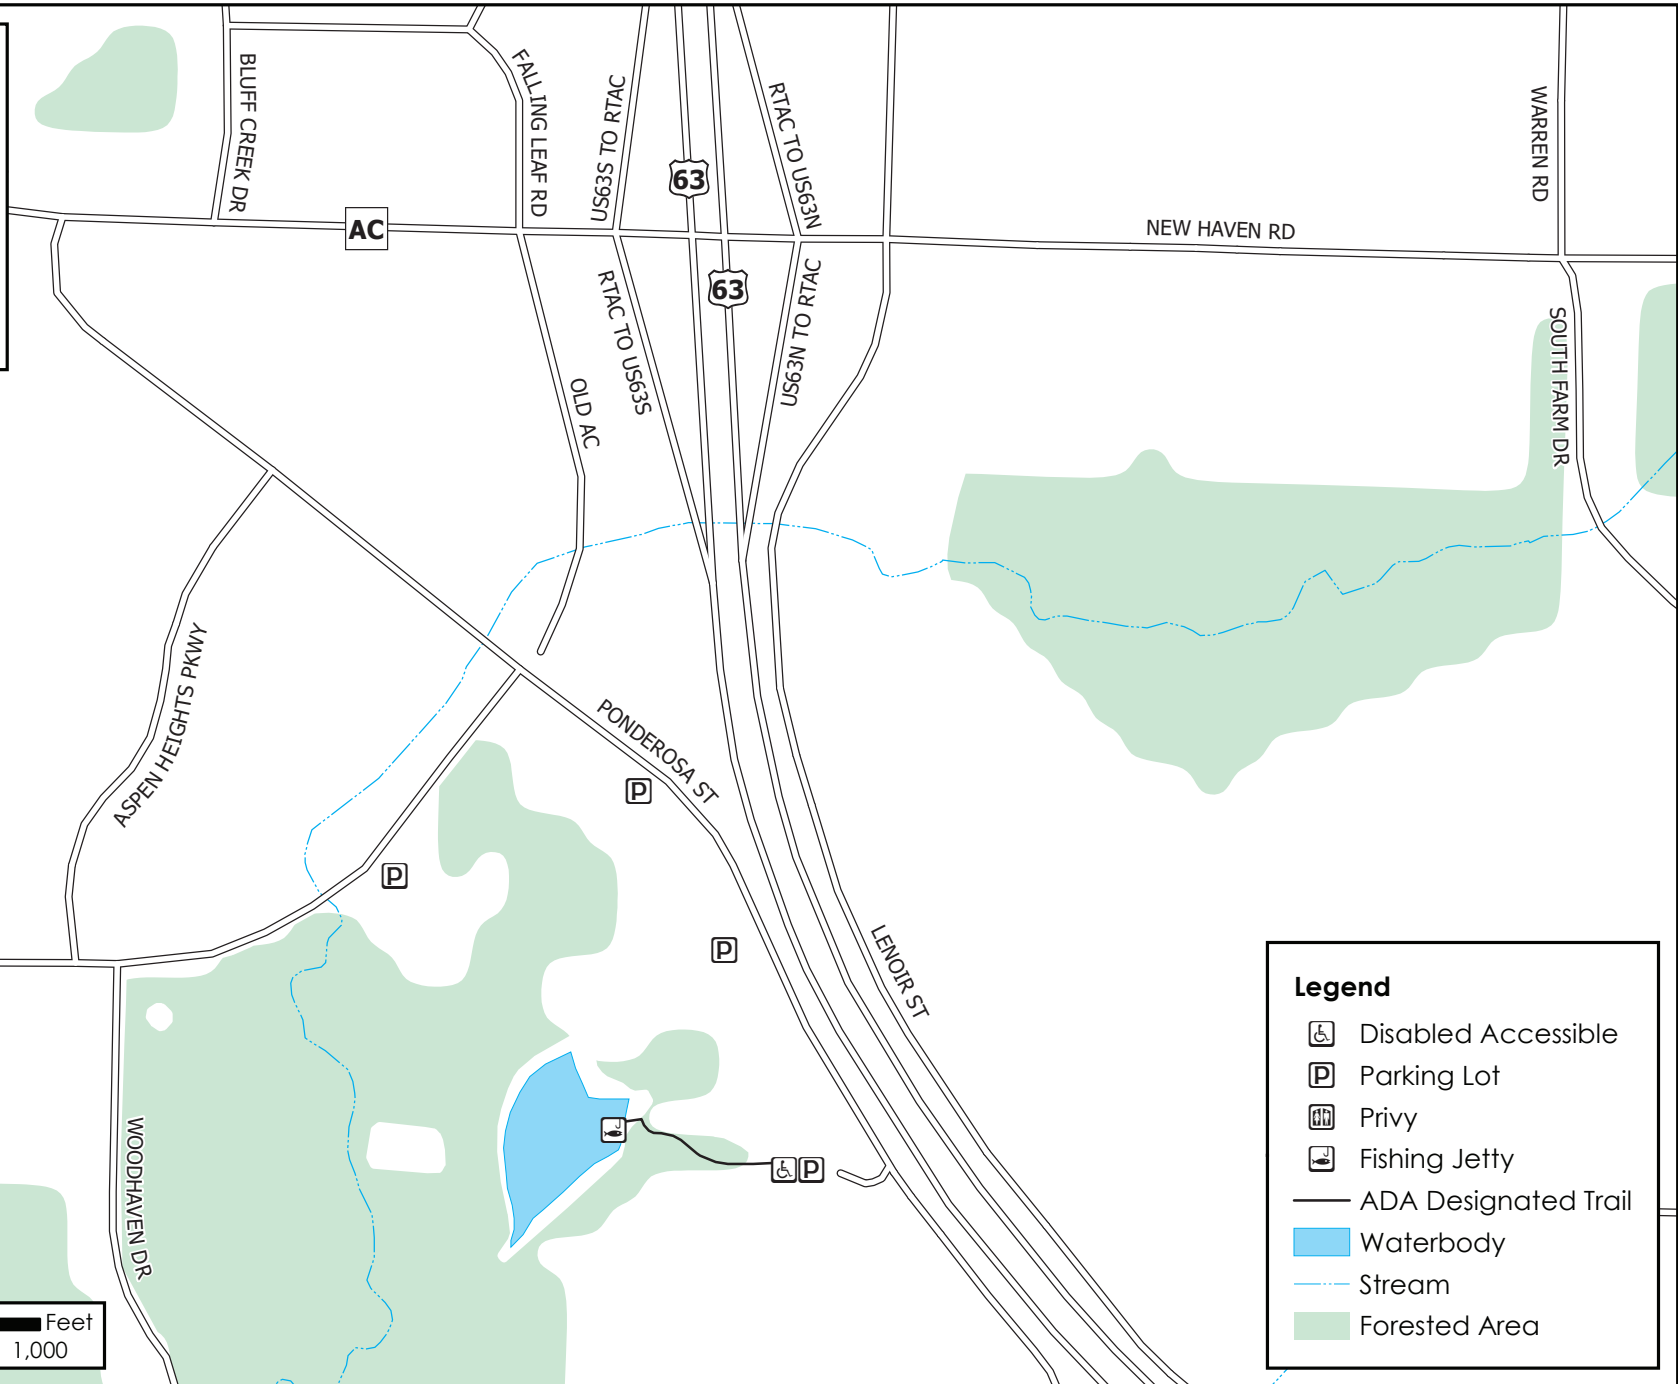

Nifong Park Pond (Columbia)

Conservation Commission of the State of Missouri ©

Last Updated - 10/10/2018

Legend

- Disabled Accessible
- Parking Lot
- Privy
- Fishing Jetty
- ADA Designated Trail
- Waterbody
- Stream
- Forested Area

MAP DISCLAIMER: Although all data in this map have been compiled by the Missouri Department of Conservation, no warranty, expressed or implied, is made by the department as to the accuracy of the data and related materials. The act of distribution shall not constitute any such warranty, and no responsibility is assumed by the department in the use of these data or related materials.