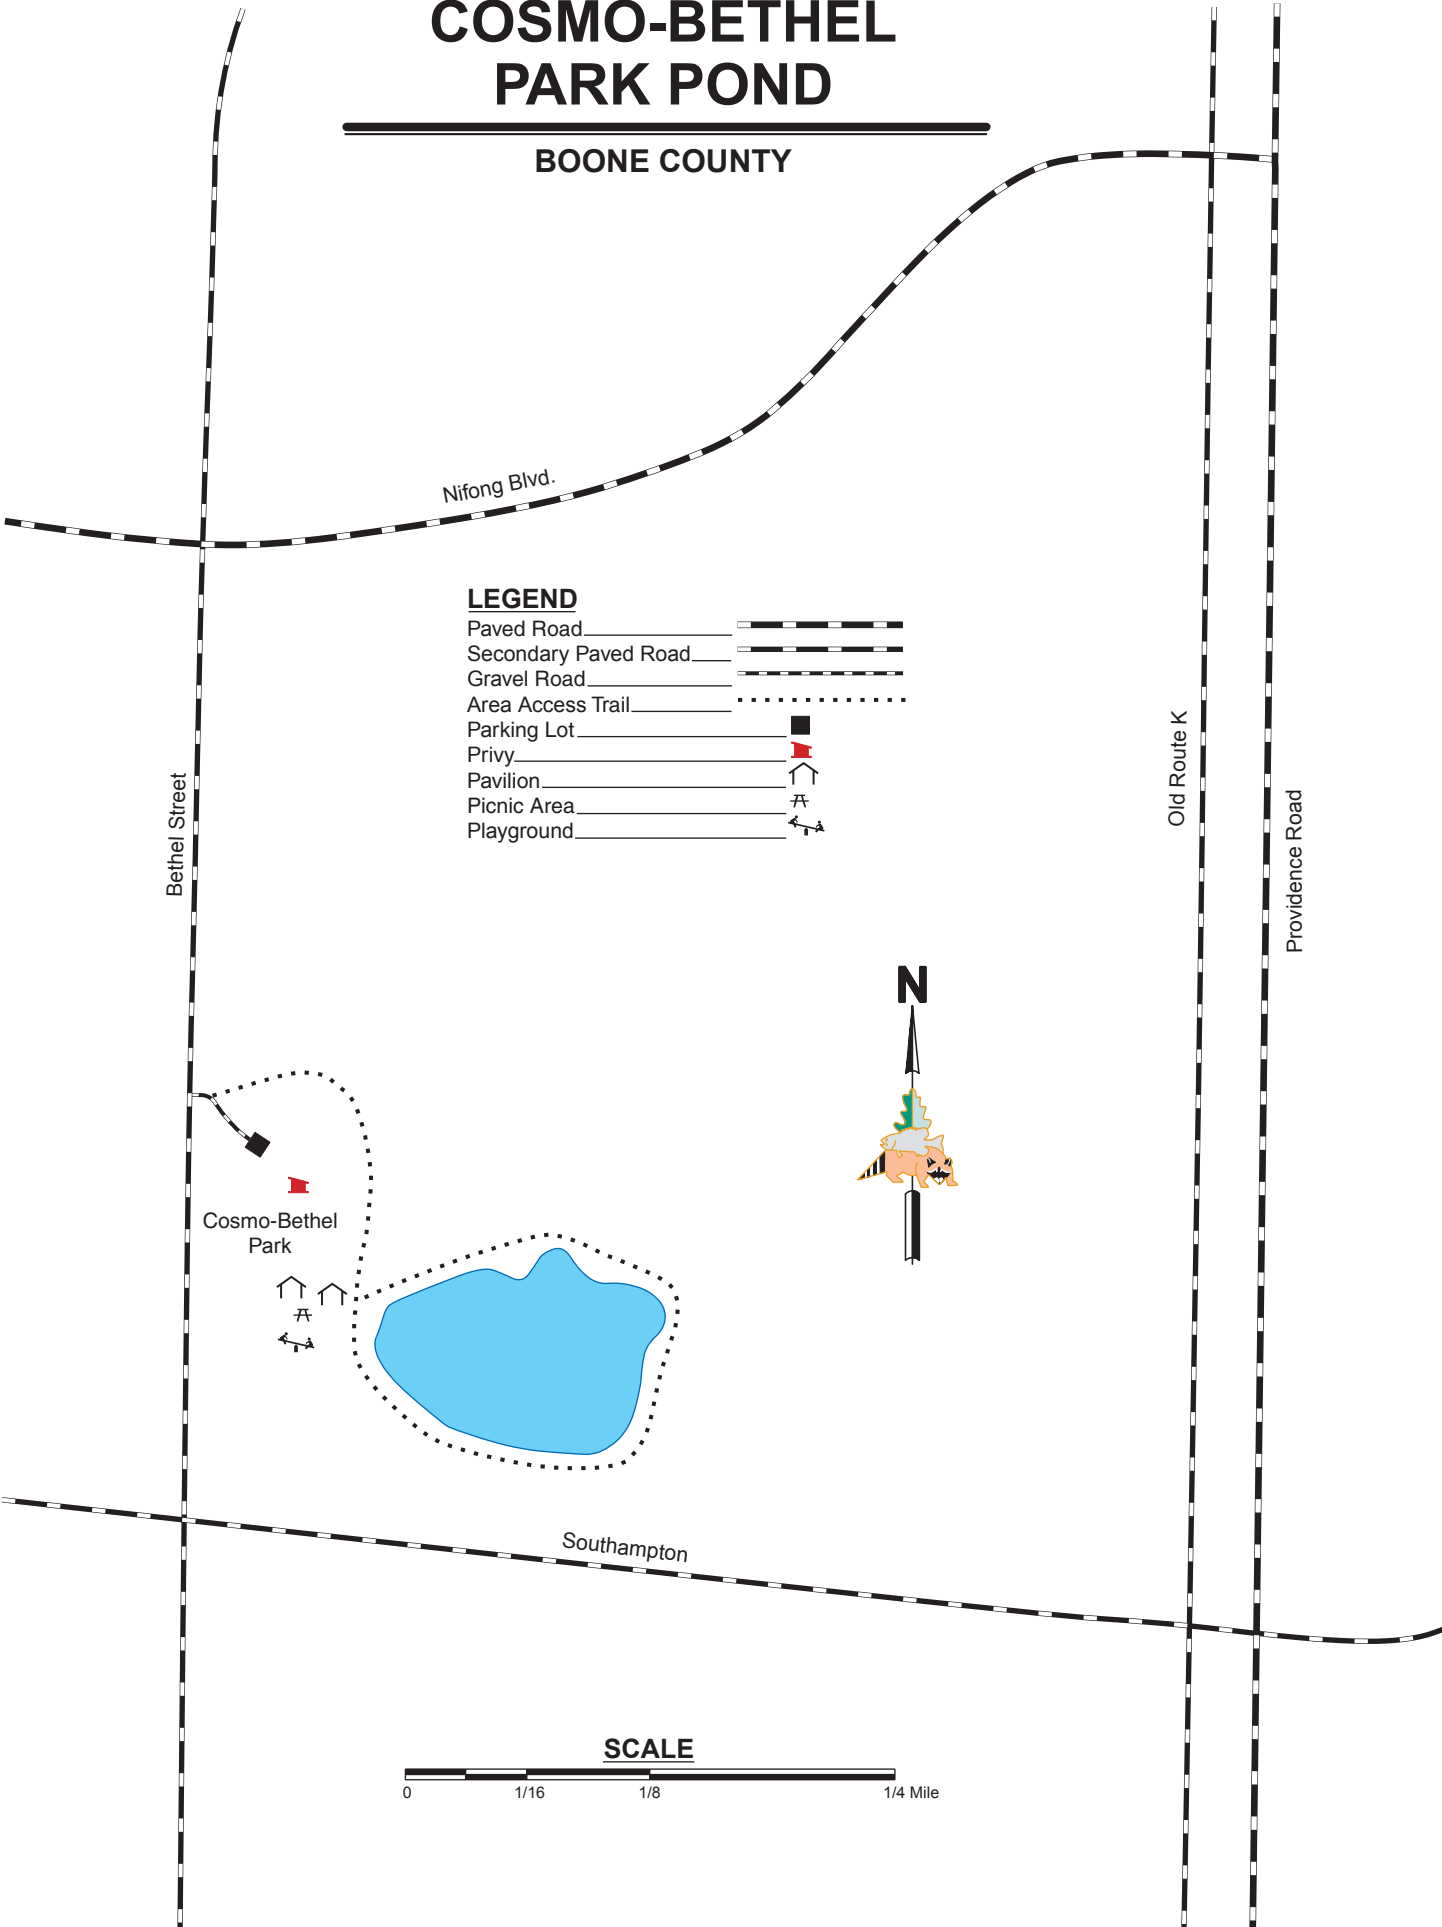

COSMO-BETHEL PARK POND

BOONE COUNTY

LEGEND

- Paved Road 
- Secondary Paved Road 
- Gravel Road 
- Area Access Trail 
- Parking Lot 
- Privy 
- Pavilion 
- Picnic Area 
- Playground 

N

SCALE