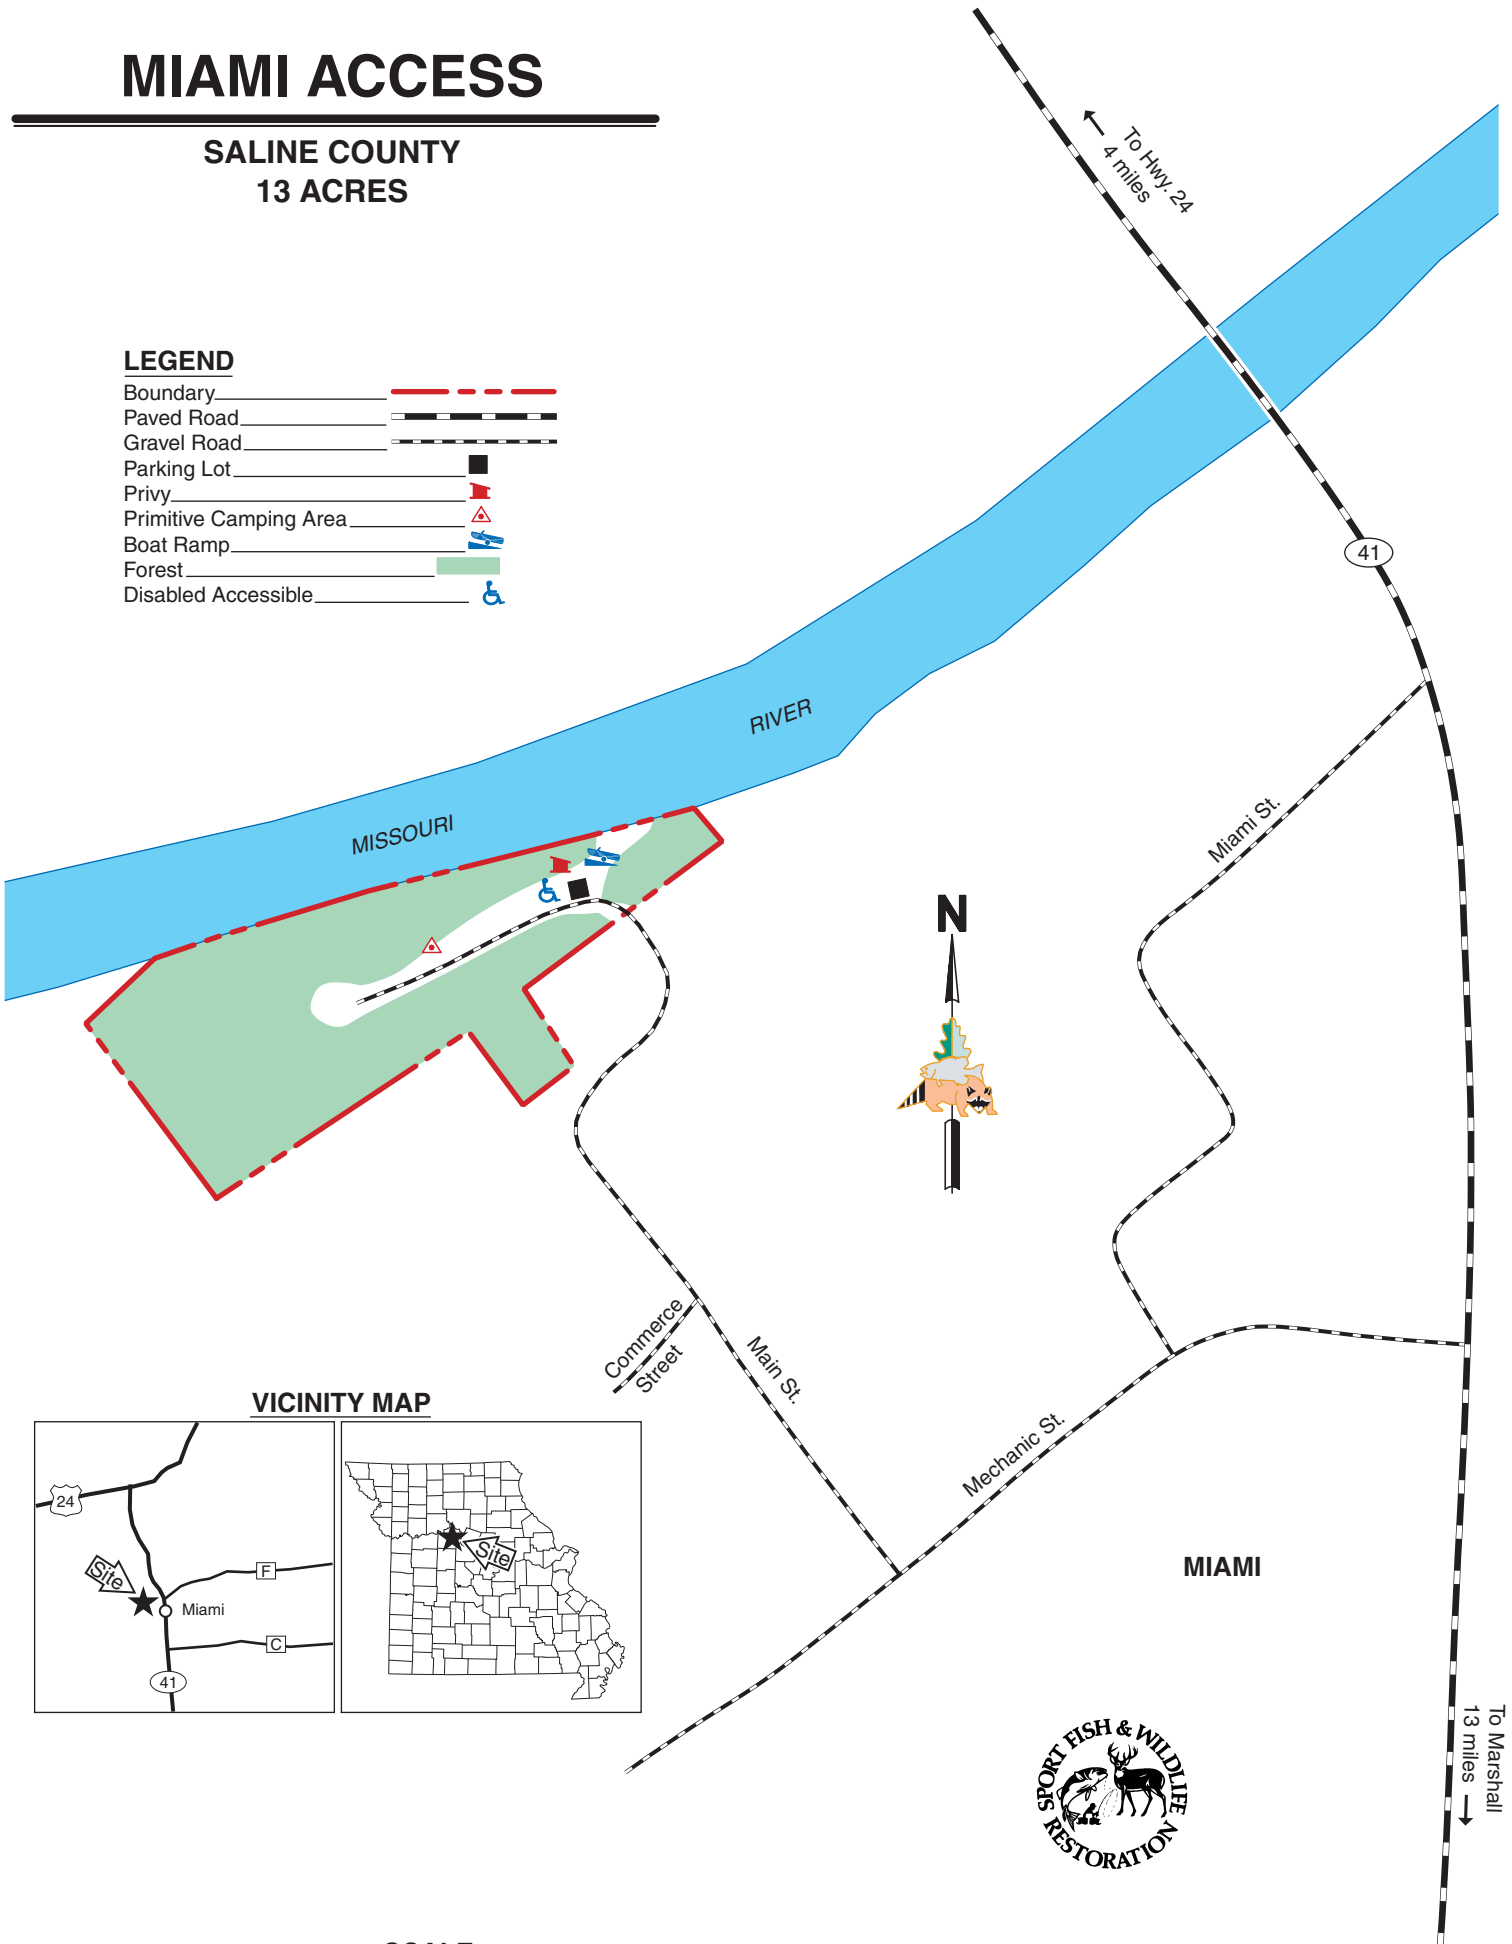

MIAMI ACCESS

SALINE COUNTY
13 ACRES

LEGEND

- Boundary
- Paved Road
- Gravel Road
- Parking Lot
- Privy
- Primitive Camping Area
- Boat Ramp
- Forest
- Disabled Accessible

VICINITY MAP

SCALE