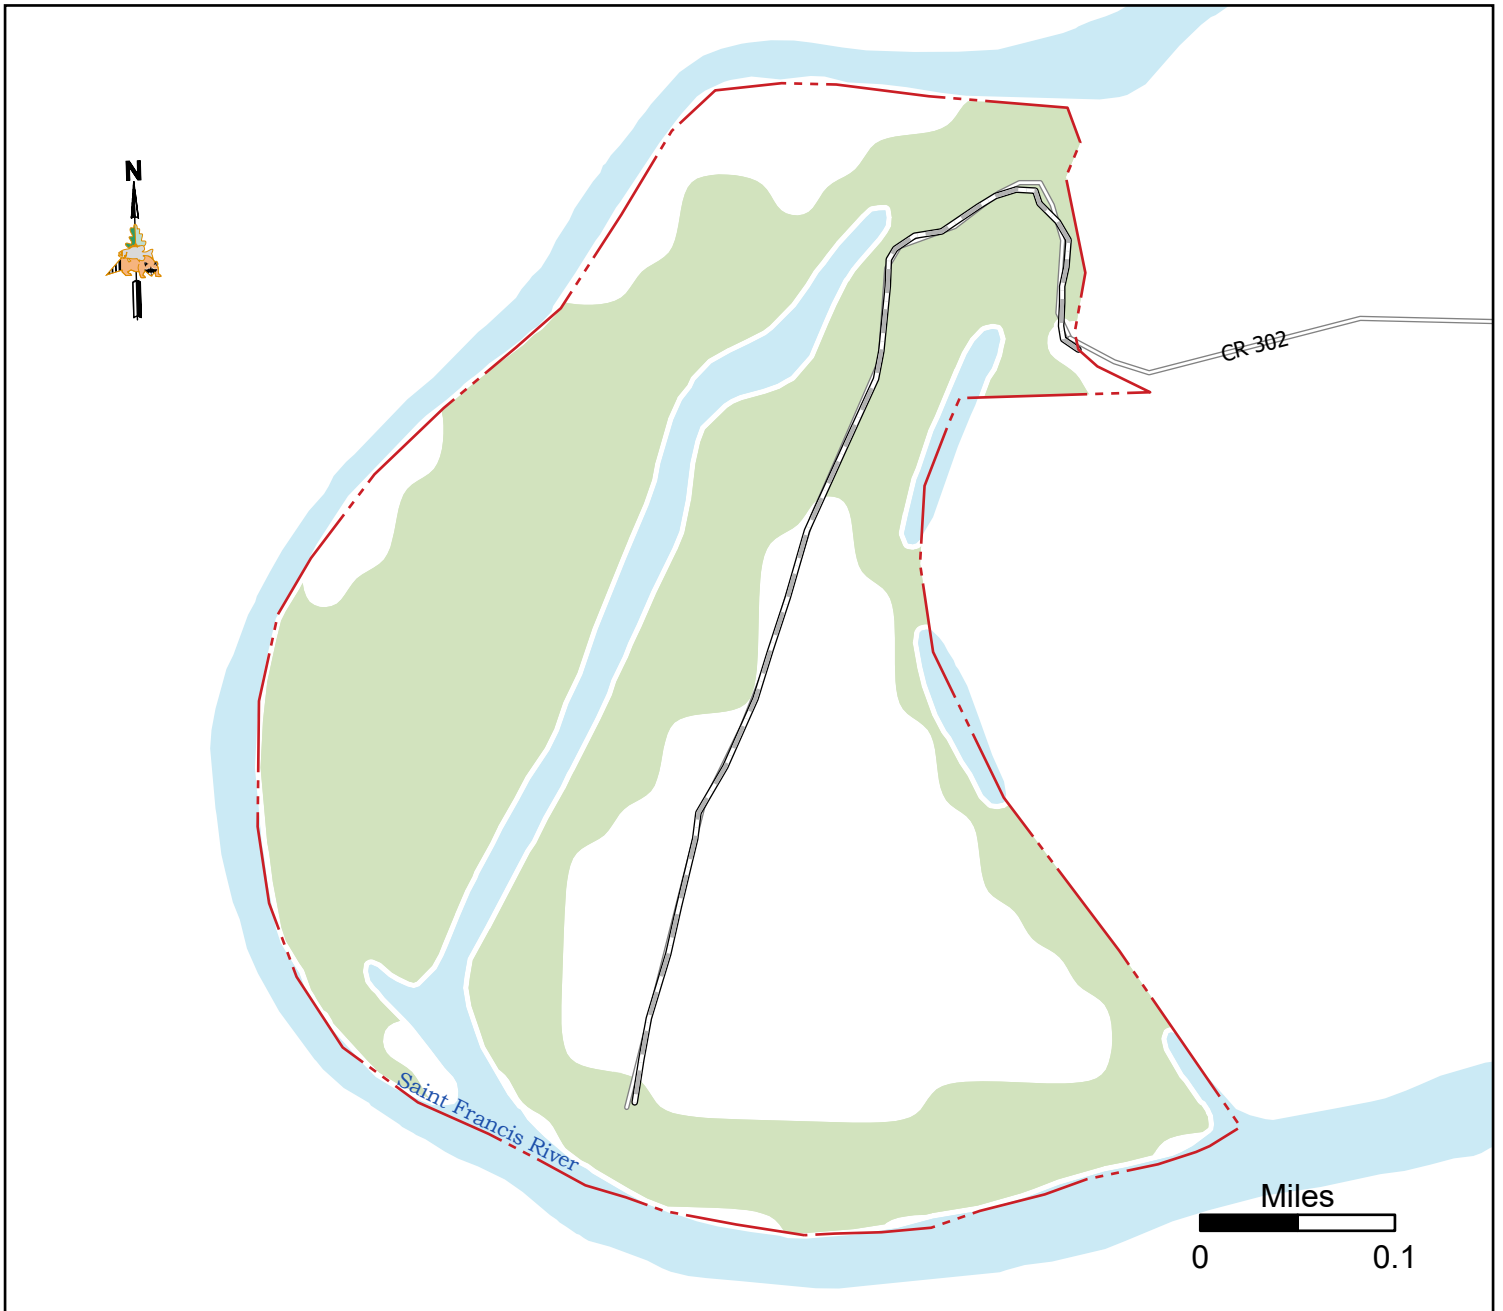

Coldwater Access

79 acres in Wayne County (Last Updated:10/7/2025)

Conservation Commission of the State of Missouri ©

Legend

- Improved Road
- Perennial Waterway
- MDC Land
- State Boundary
- Surface Water
- Forest

MAP DISCLAIMER: Although all data in this map have been compiled by the Missouri Department of Conservation, no warranty, expressed or implied, is made by the department as to the accuracy of the data and related materials. The act of distribution shall not constitute any such warranty, and no responsibility is assumed by the department in the use of these data or related materials.