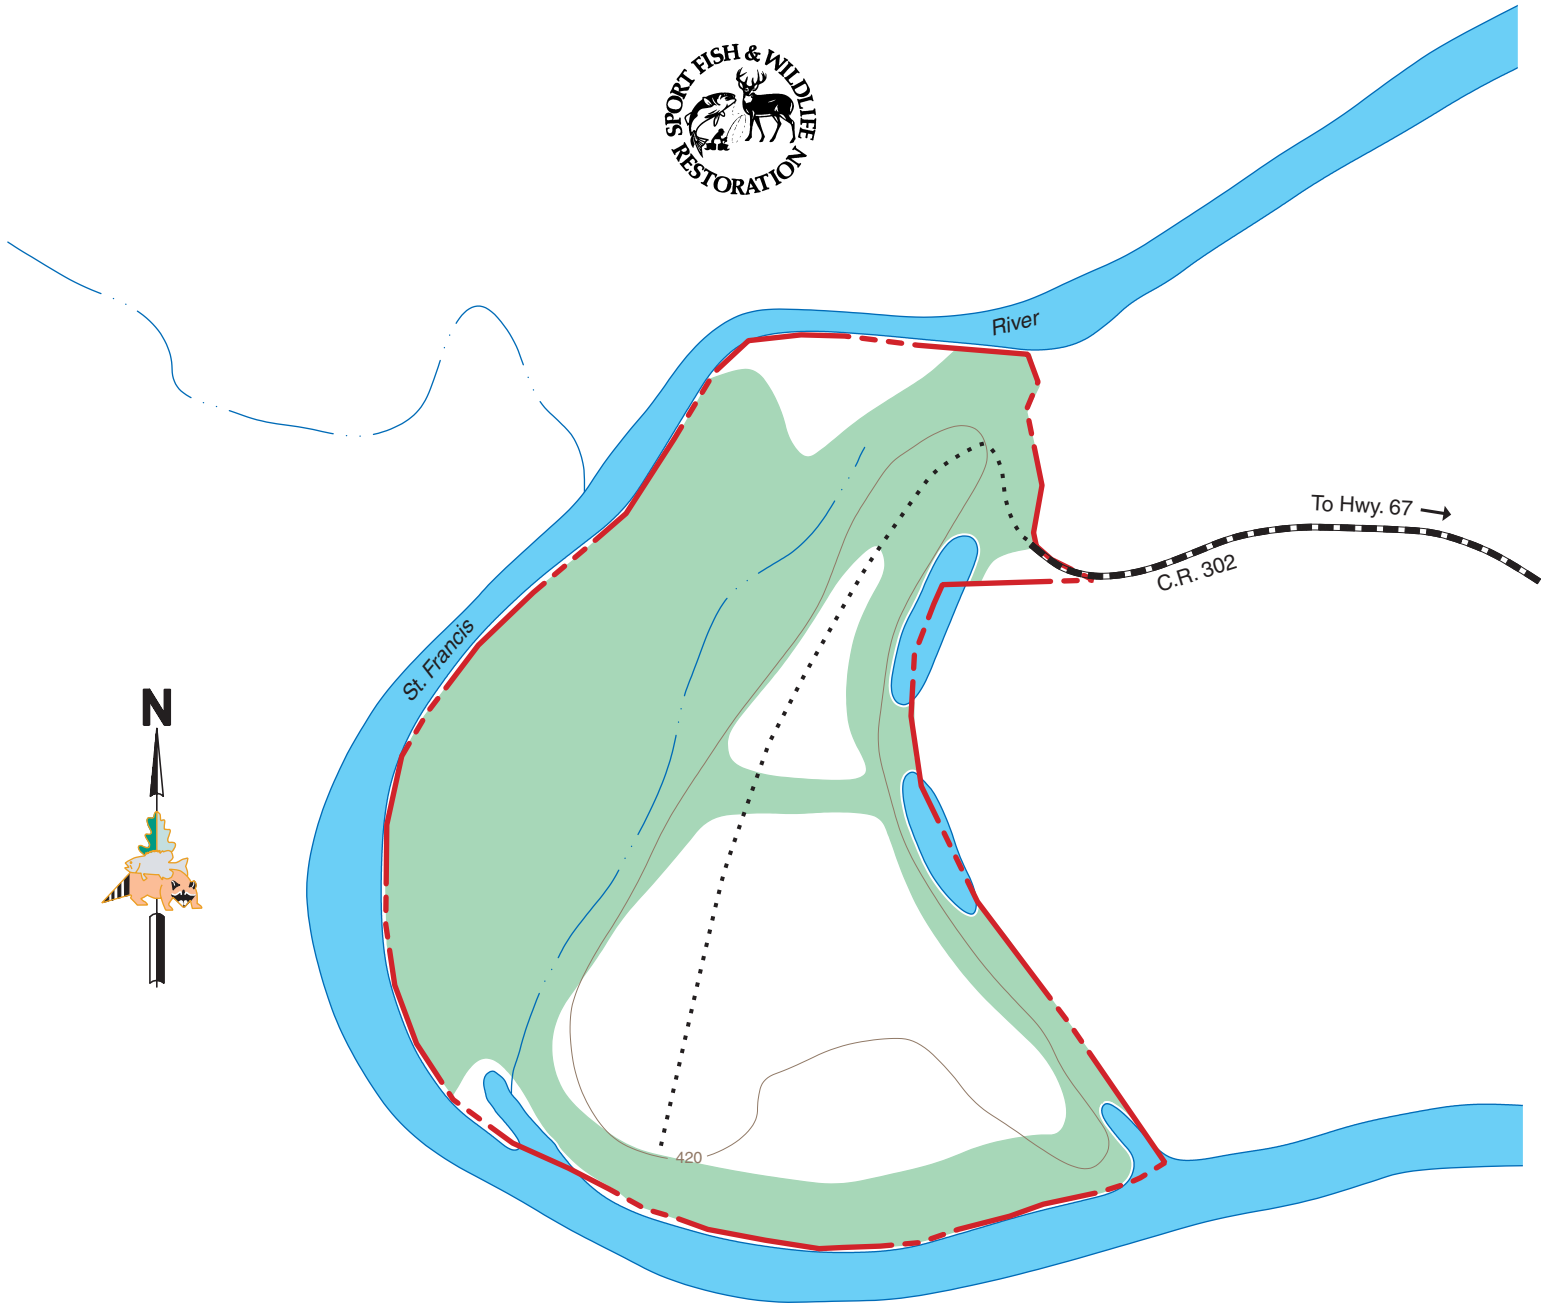

COLDWATER ACCESS

WAYNE COUNTY
79 ACRES

LEGEND

- Boundary
- Gravel Road
- Drainage
- Area Access Road
- Forest
- Topography

SCALE

VICINITY MAP