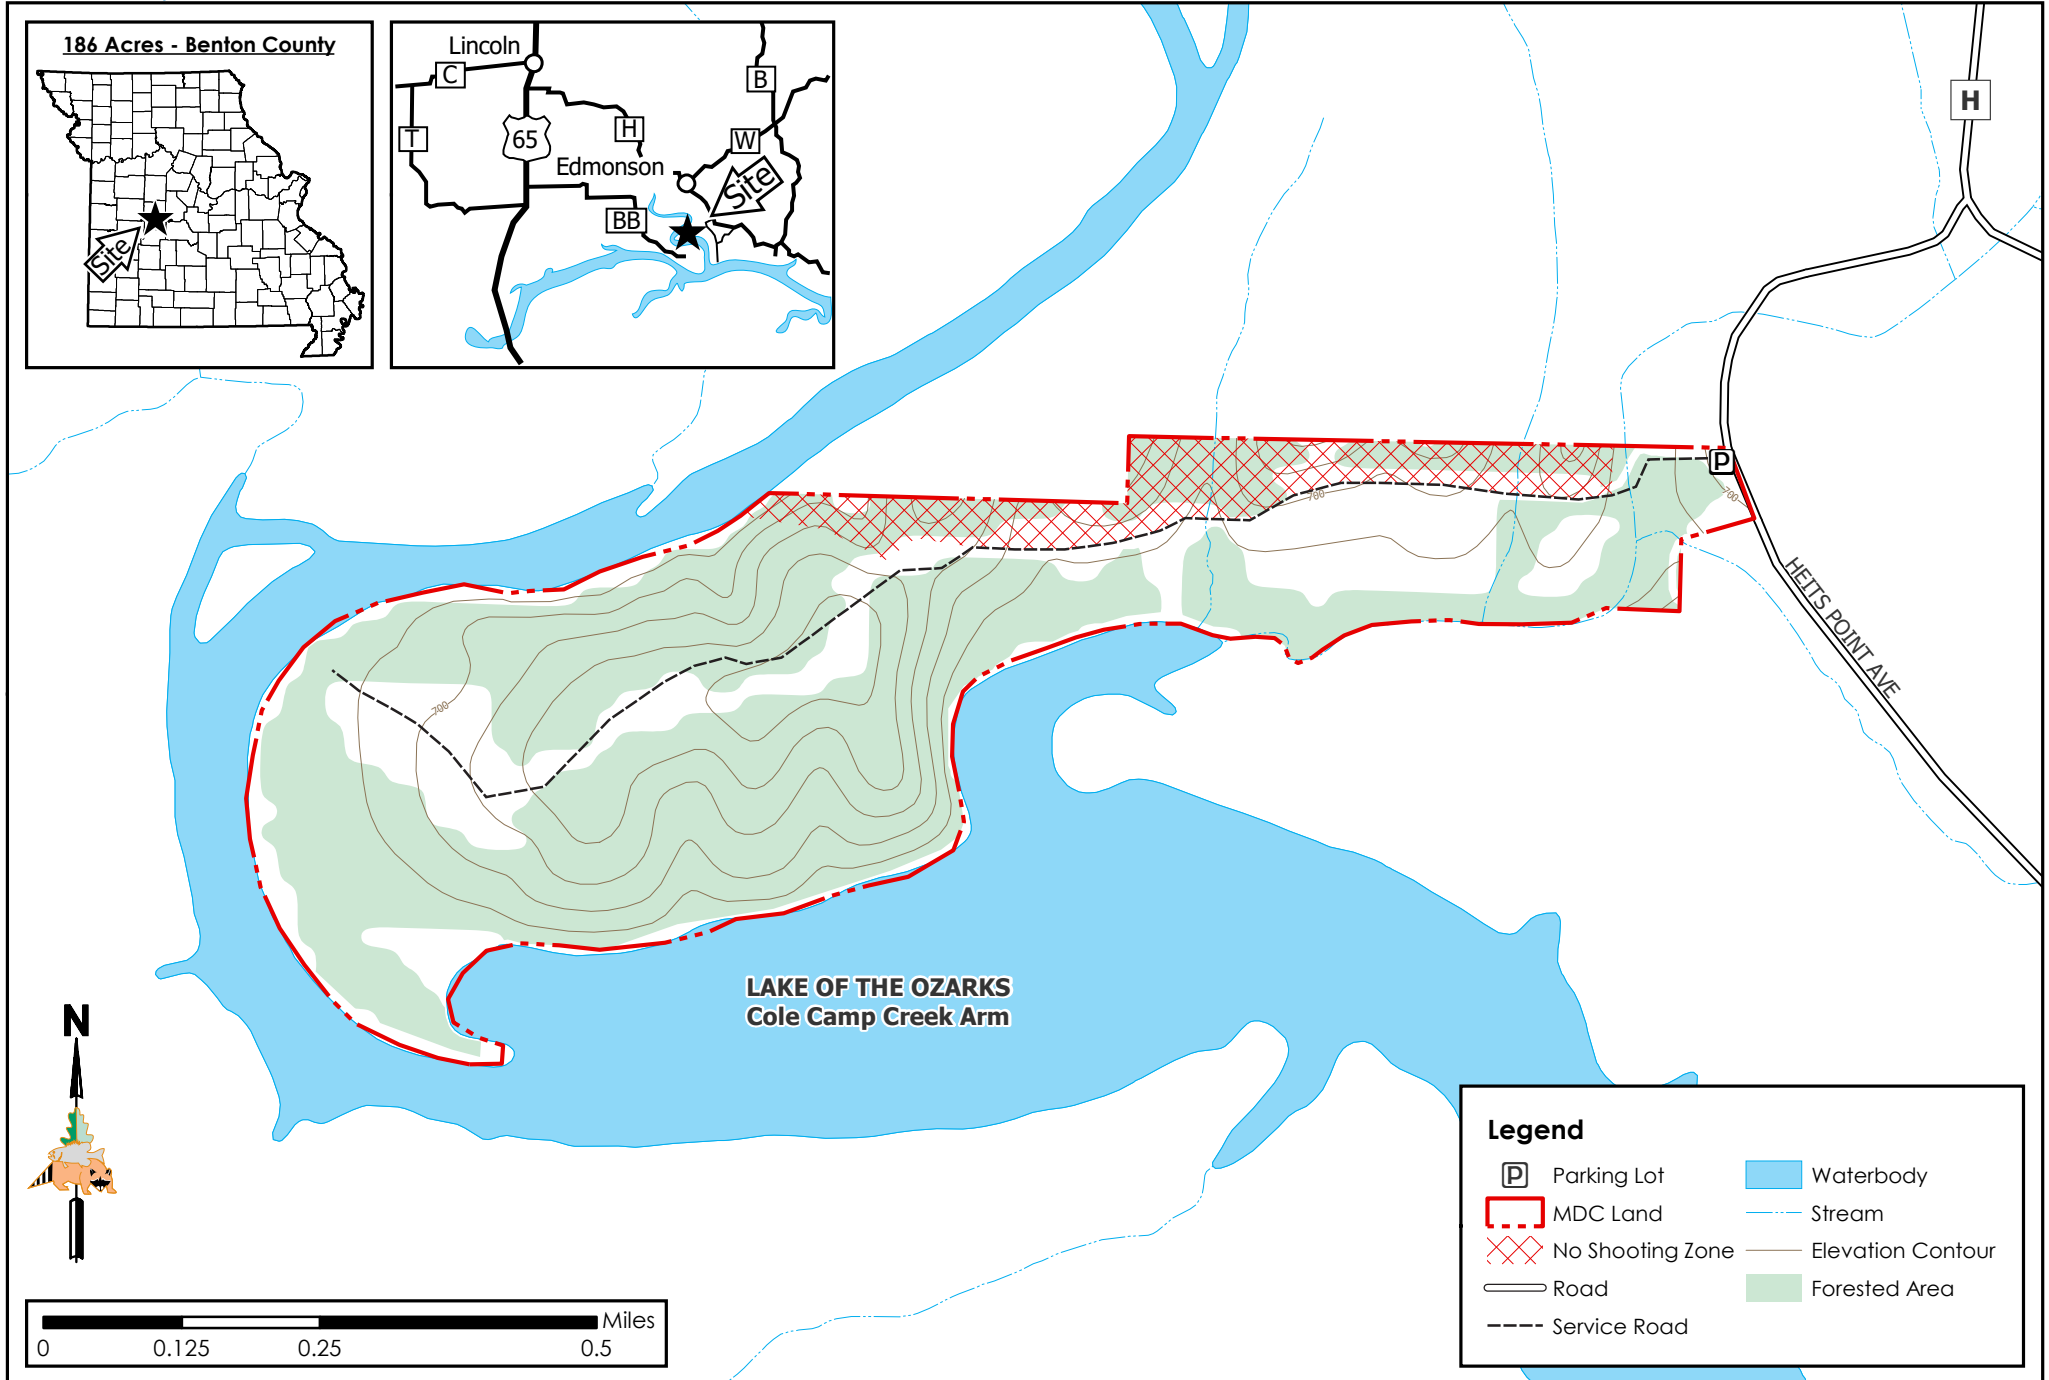

Brickley Hollow Conservation Area

Conservation Commission of the State of Missouri ©

Last Updated - 10/17/2018

Legend

Parking Lot	Waterbody
MDC Land	Stream
No Shooting Zone	Elevation Contour
Road	Forested Area
Service Road	

MAP DISCLAIMER: Although all data in this map have been compiled by the Missouri Department of Conservation, no warranty, expressed or implied, is made by the department as to the accuracy of the data and related materials. The act of distribution shall not constitute any such warranty, and no responsibility is assumed by the department in the use of these data or related materials.