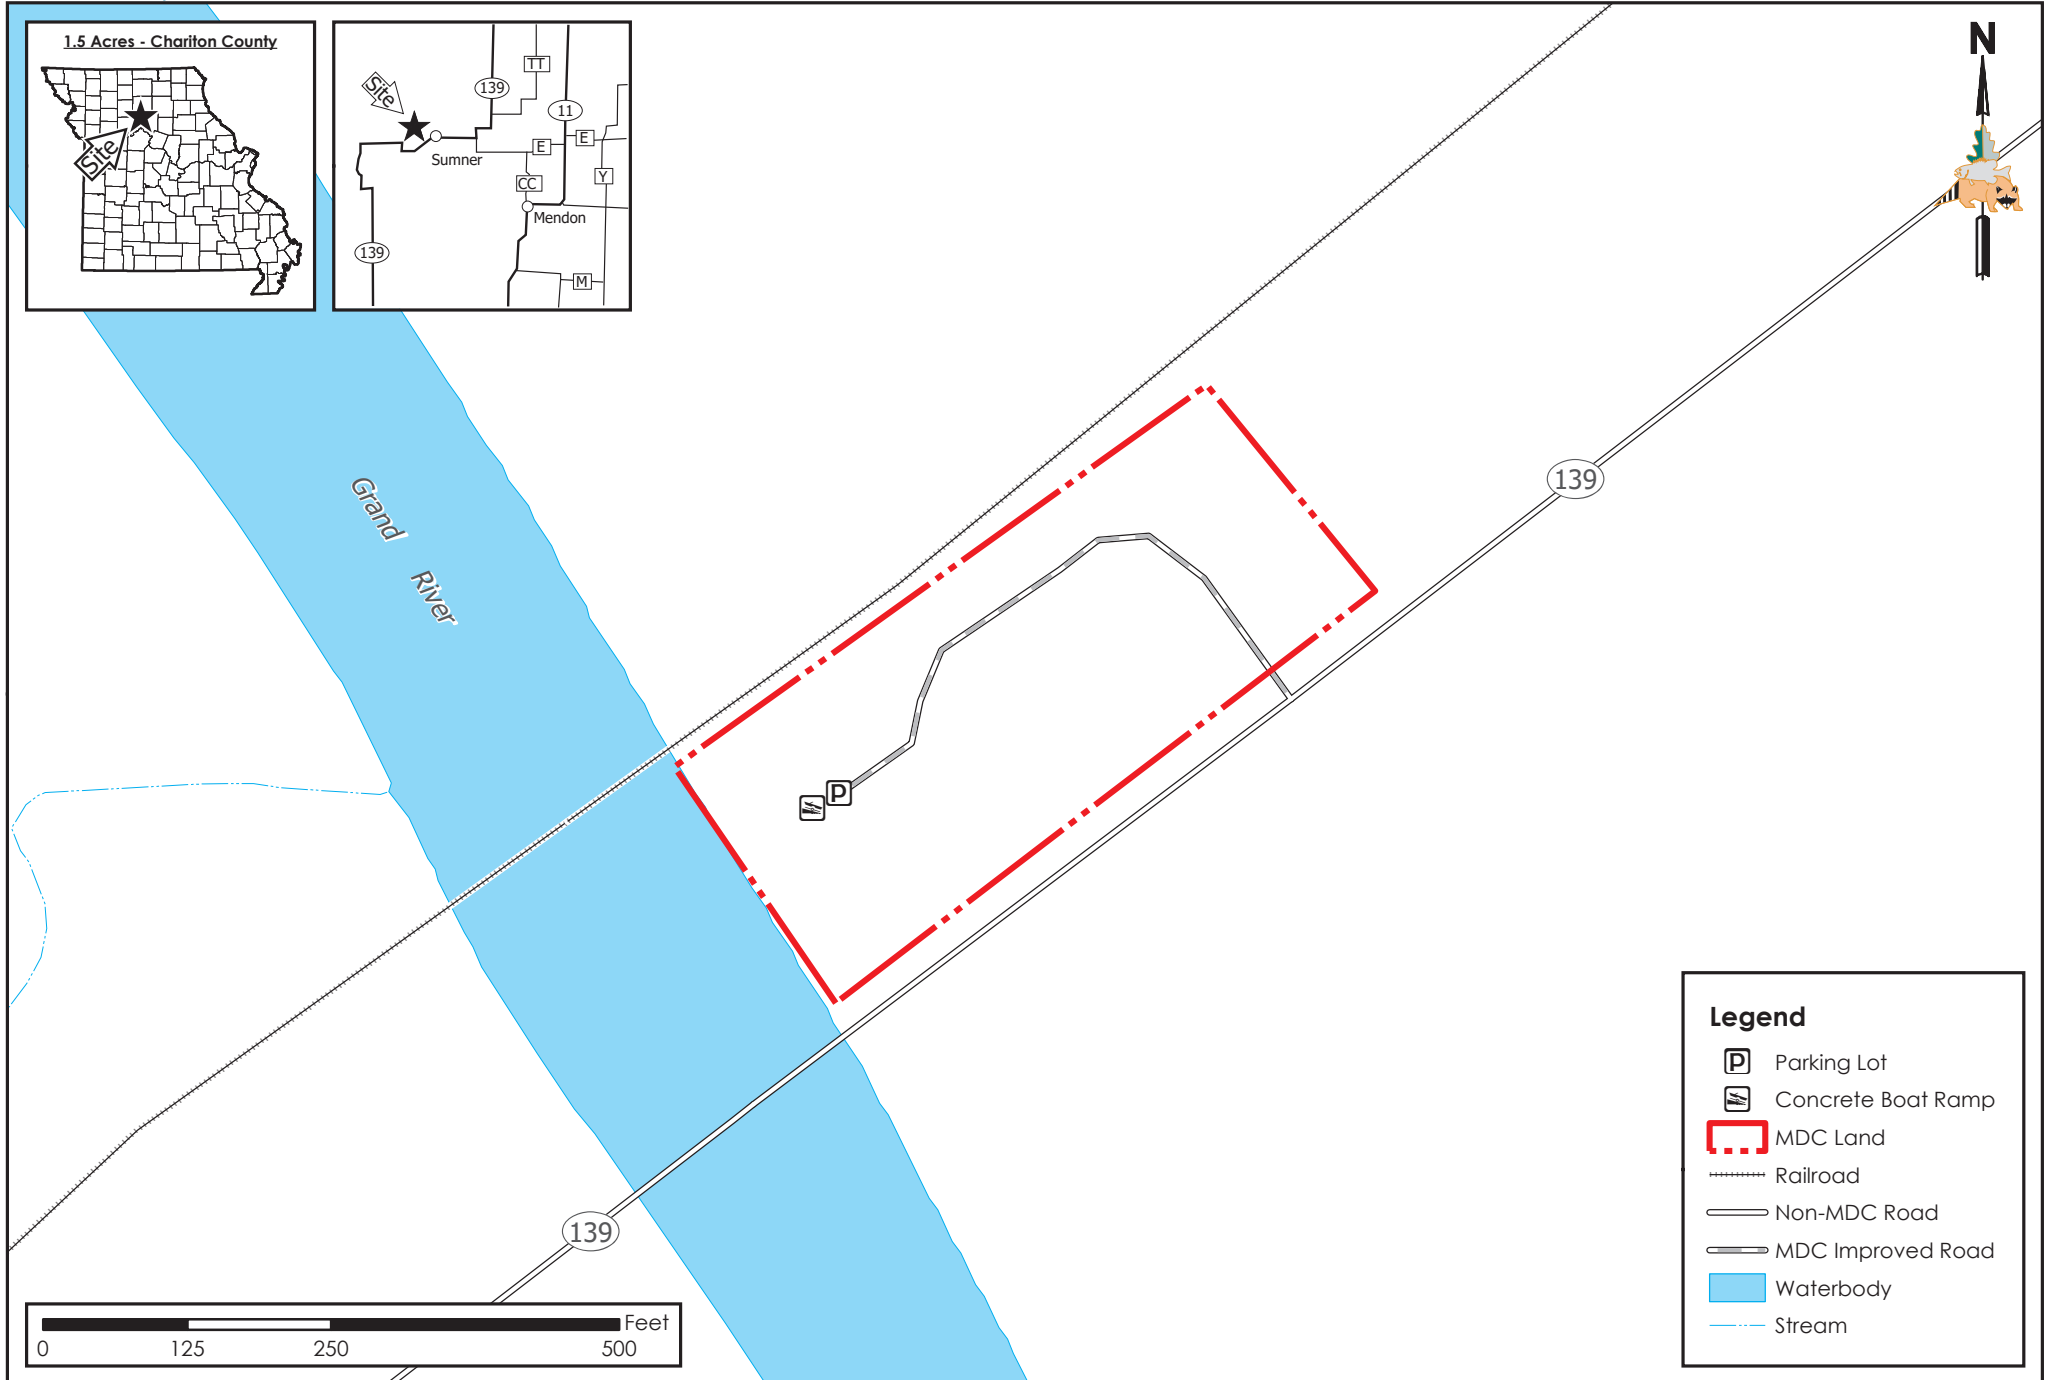

Sumner Access

Conservation Commission of the State of Missouri ©

Last Updated - 4/25/2019

Legend

- Parking Lot
- Concrete Boat Ramp
- MDC Land
- Railroad
- Non-MDC Road
- MDC Improved Road
- Waterbody
- Stream

MAP DISCLAIMER: Although all data in this map have been compiled by the Missouri Department of Conservation, no warranty, expressed or implied, is made by the department as to the accuracy of the data and related materials. The act of distribution shall not constitute any such warranty, and no responsibility is assumed by the department in the use of these data or related materials.