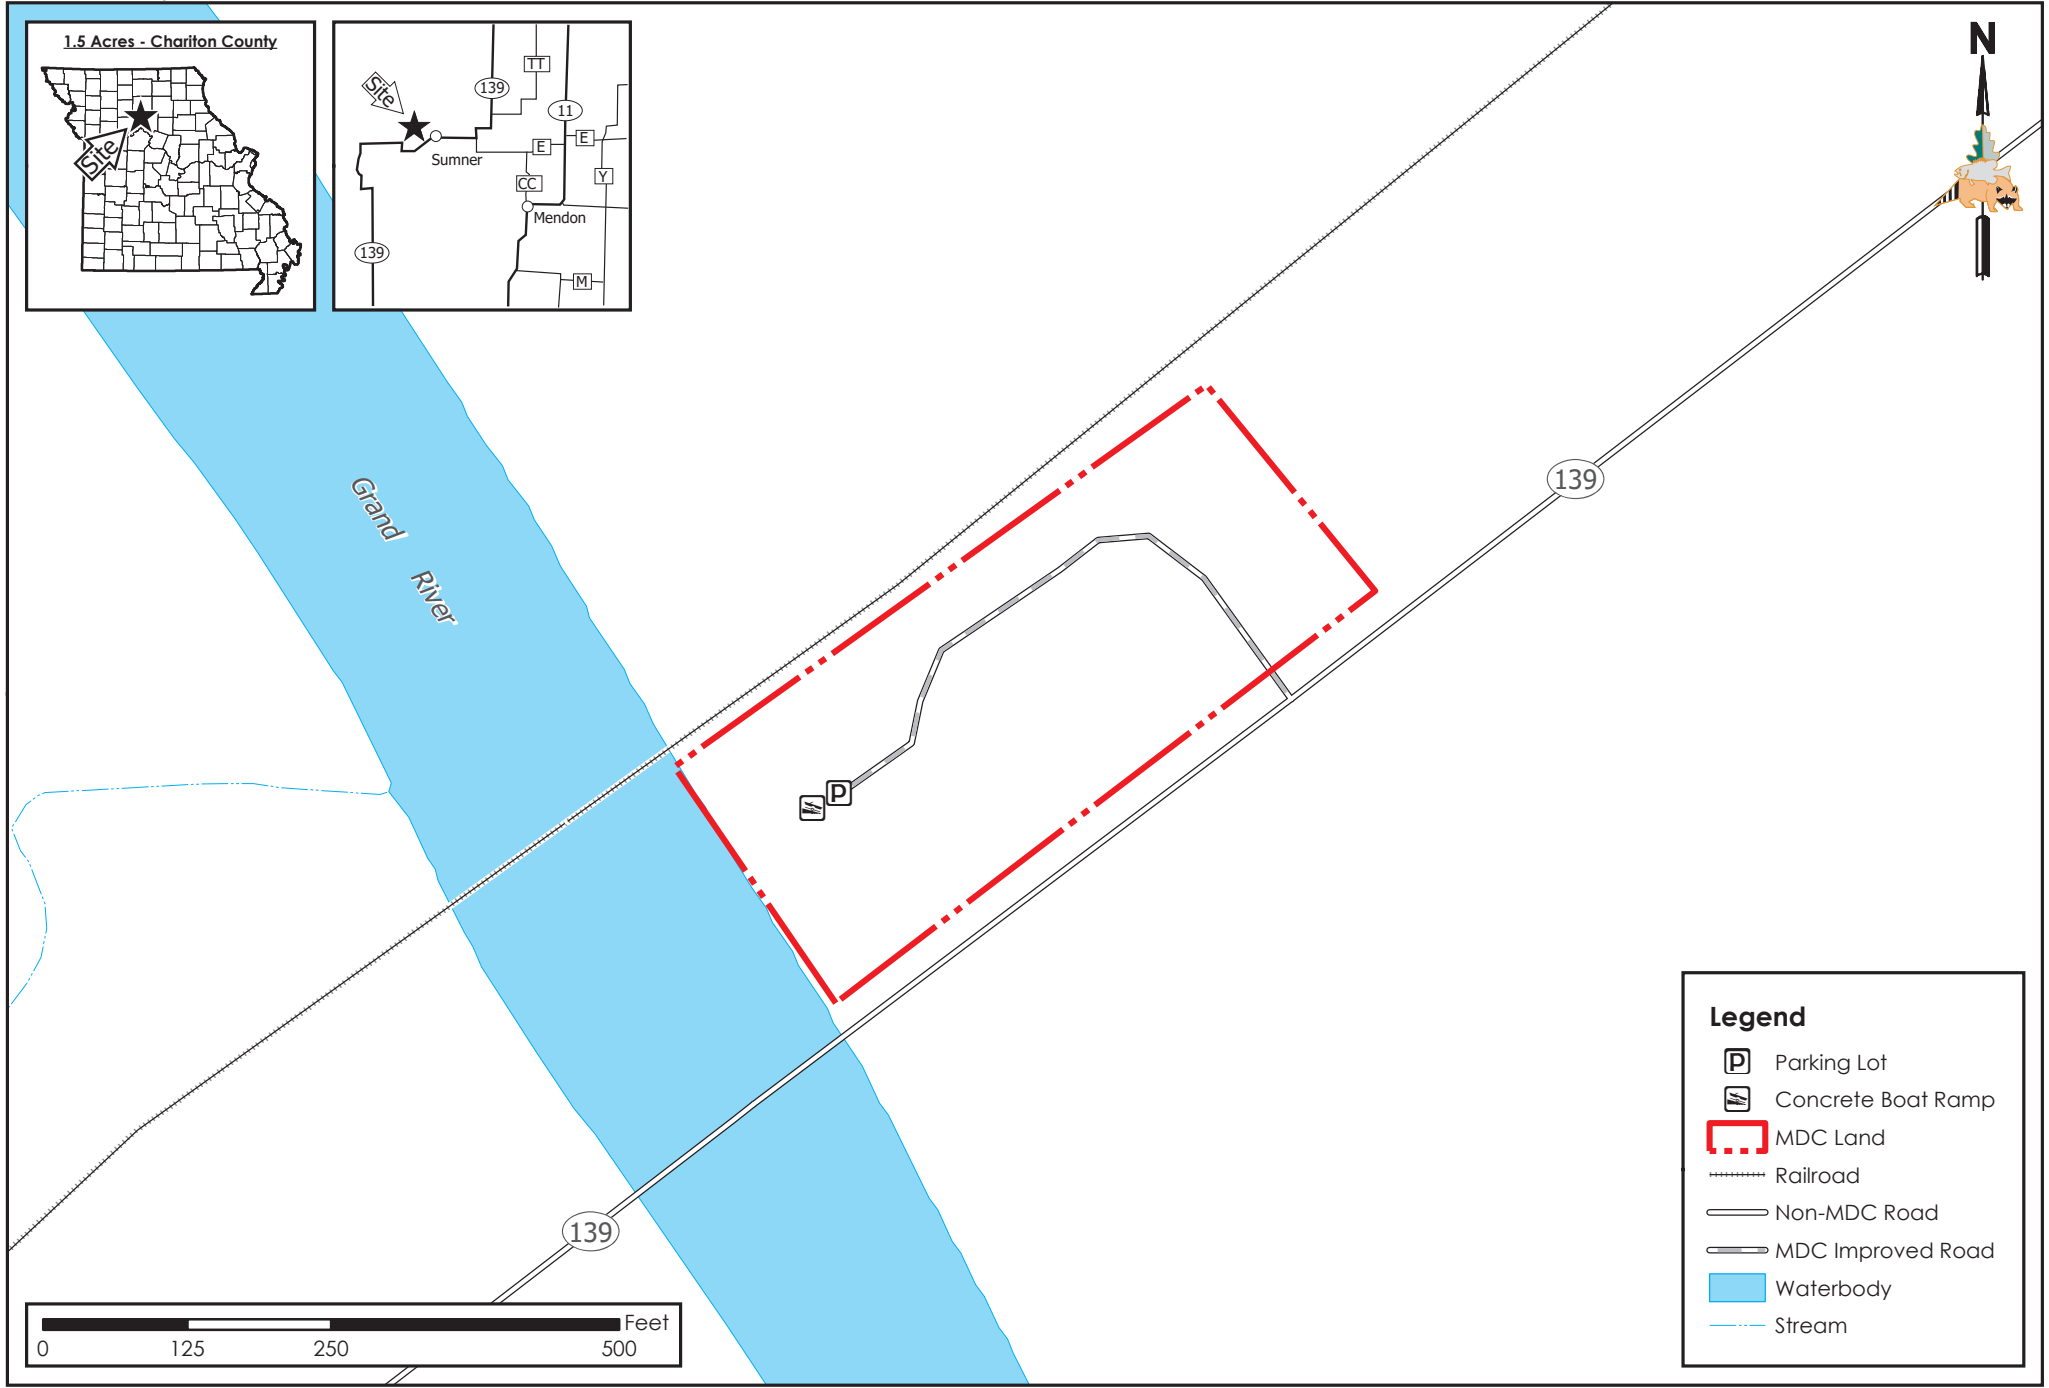

Sumner Access

Conservation Commission of the State of Missouri ©

Last Updated - 4/25/2019

Legend

- Parking Lot
- Concrete Boat Ramp
- MDC Land
- Railroad
- Non-MDC Road
- MDC Improved Road
- Waterbody
- Stream

MAP DISCLAIMER: Although all data in this map have been compiled by the Missouri Department of Conservation, no warranty, expressed or implied, is made by the department as to the accuracy of the data and related materials. The act of distribution shall not constitute any such warranty, and no responsibility is assumed by the department in the use of these data or related materials.