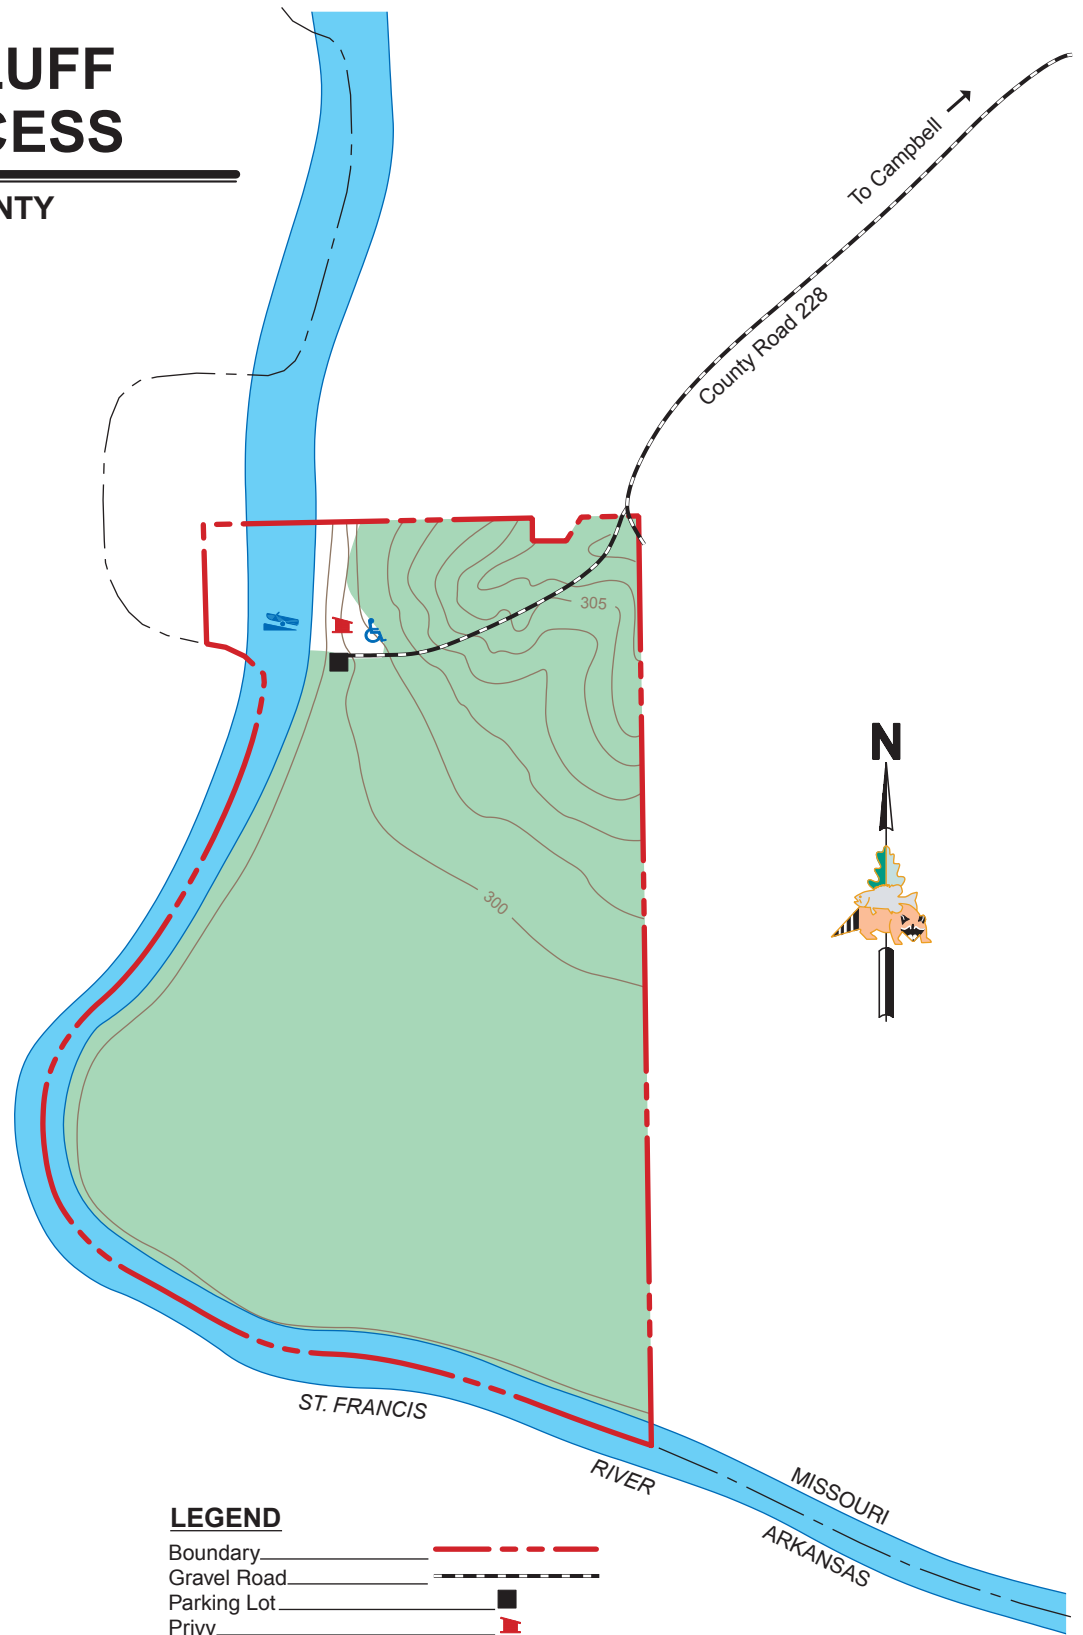

CHALK BLUFF TRAIL ACCESS

DUNKLIN COUNTY
83 ACRES

VICINITY MAP

LEGEND

- Boundary
- Gravel Road
- Parking Lot
- Privy
- Boat Ramp
- Forest
- Topography (in meters)
- Disabled Accessible

SCALE