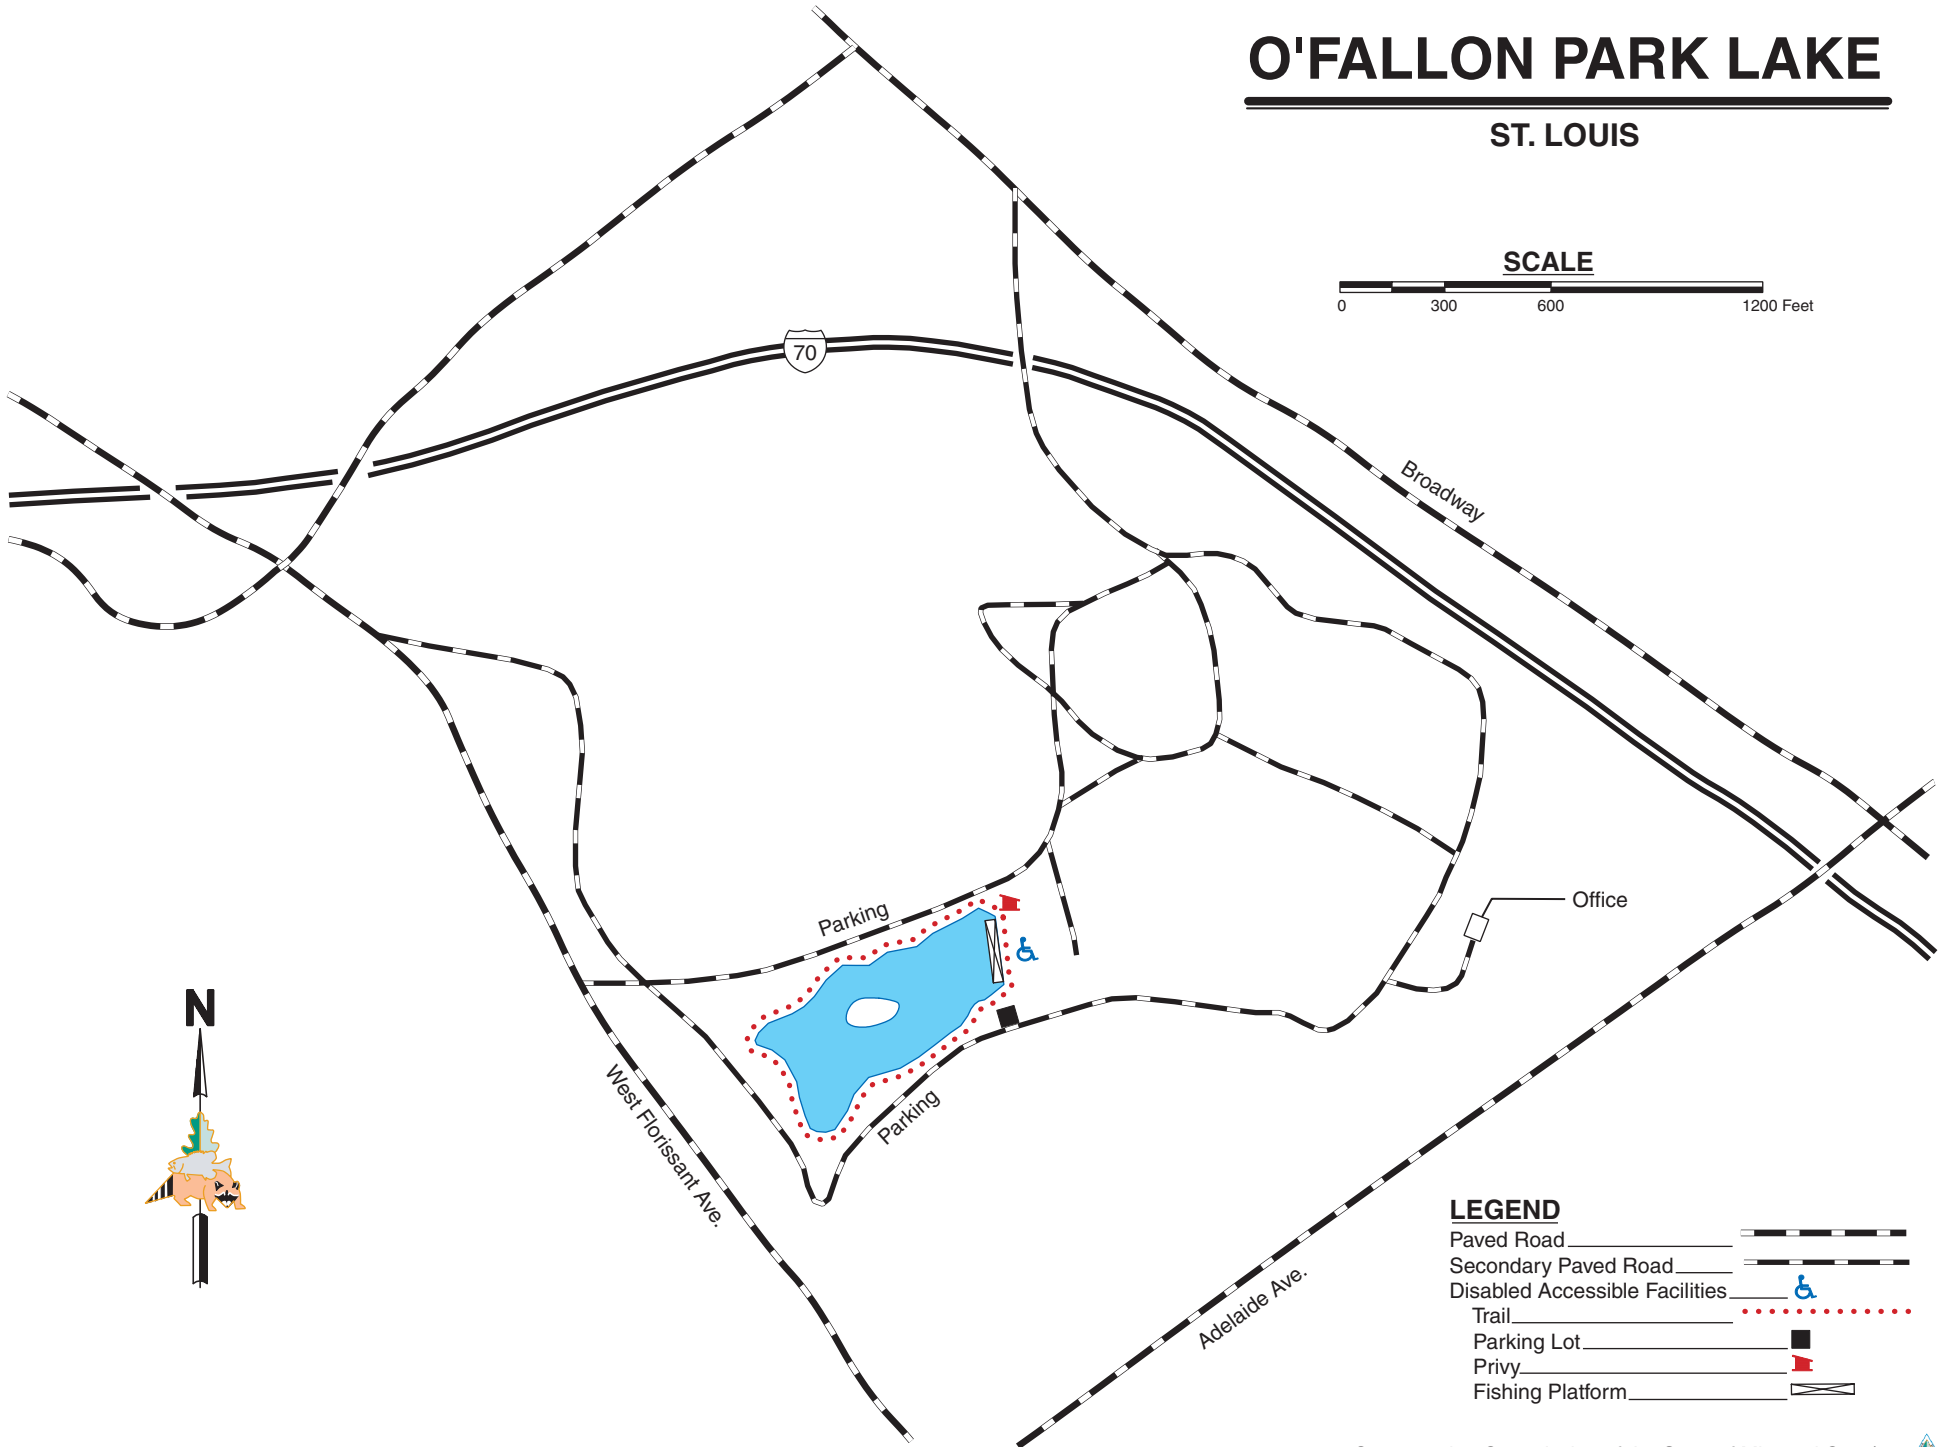

# O'FALLON PARK LAKE

ST. LOUIS

## SCALE

## LEGEND

- Paved Road \_\_\_\_\_
- Secondary Paved Road \_\_\_\_\_
- Disabled Accessible Facilities \_\_\_\_\_
- Trail \_\_\_\_\_
- Parking Lot \_\_\_\_\_
- Privy \_\_\_\_\_
- Fishing Platform \_\_\_\_\_