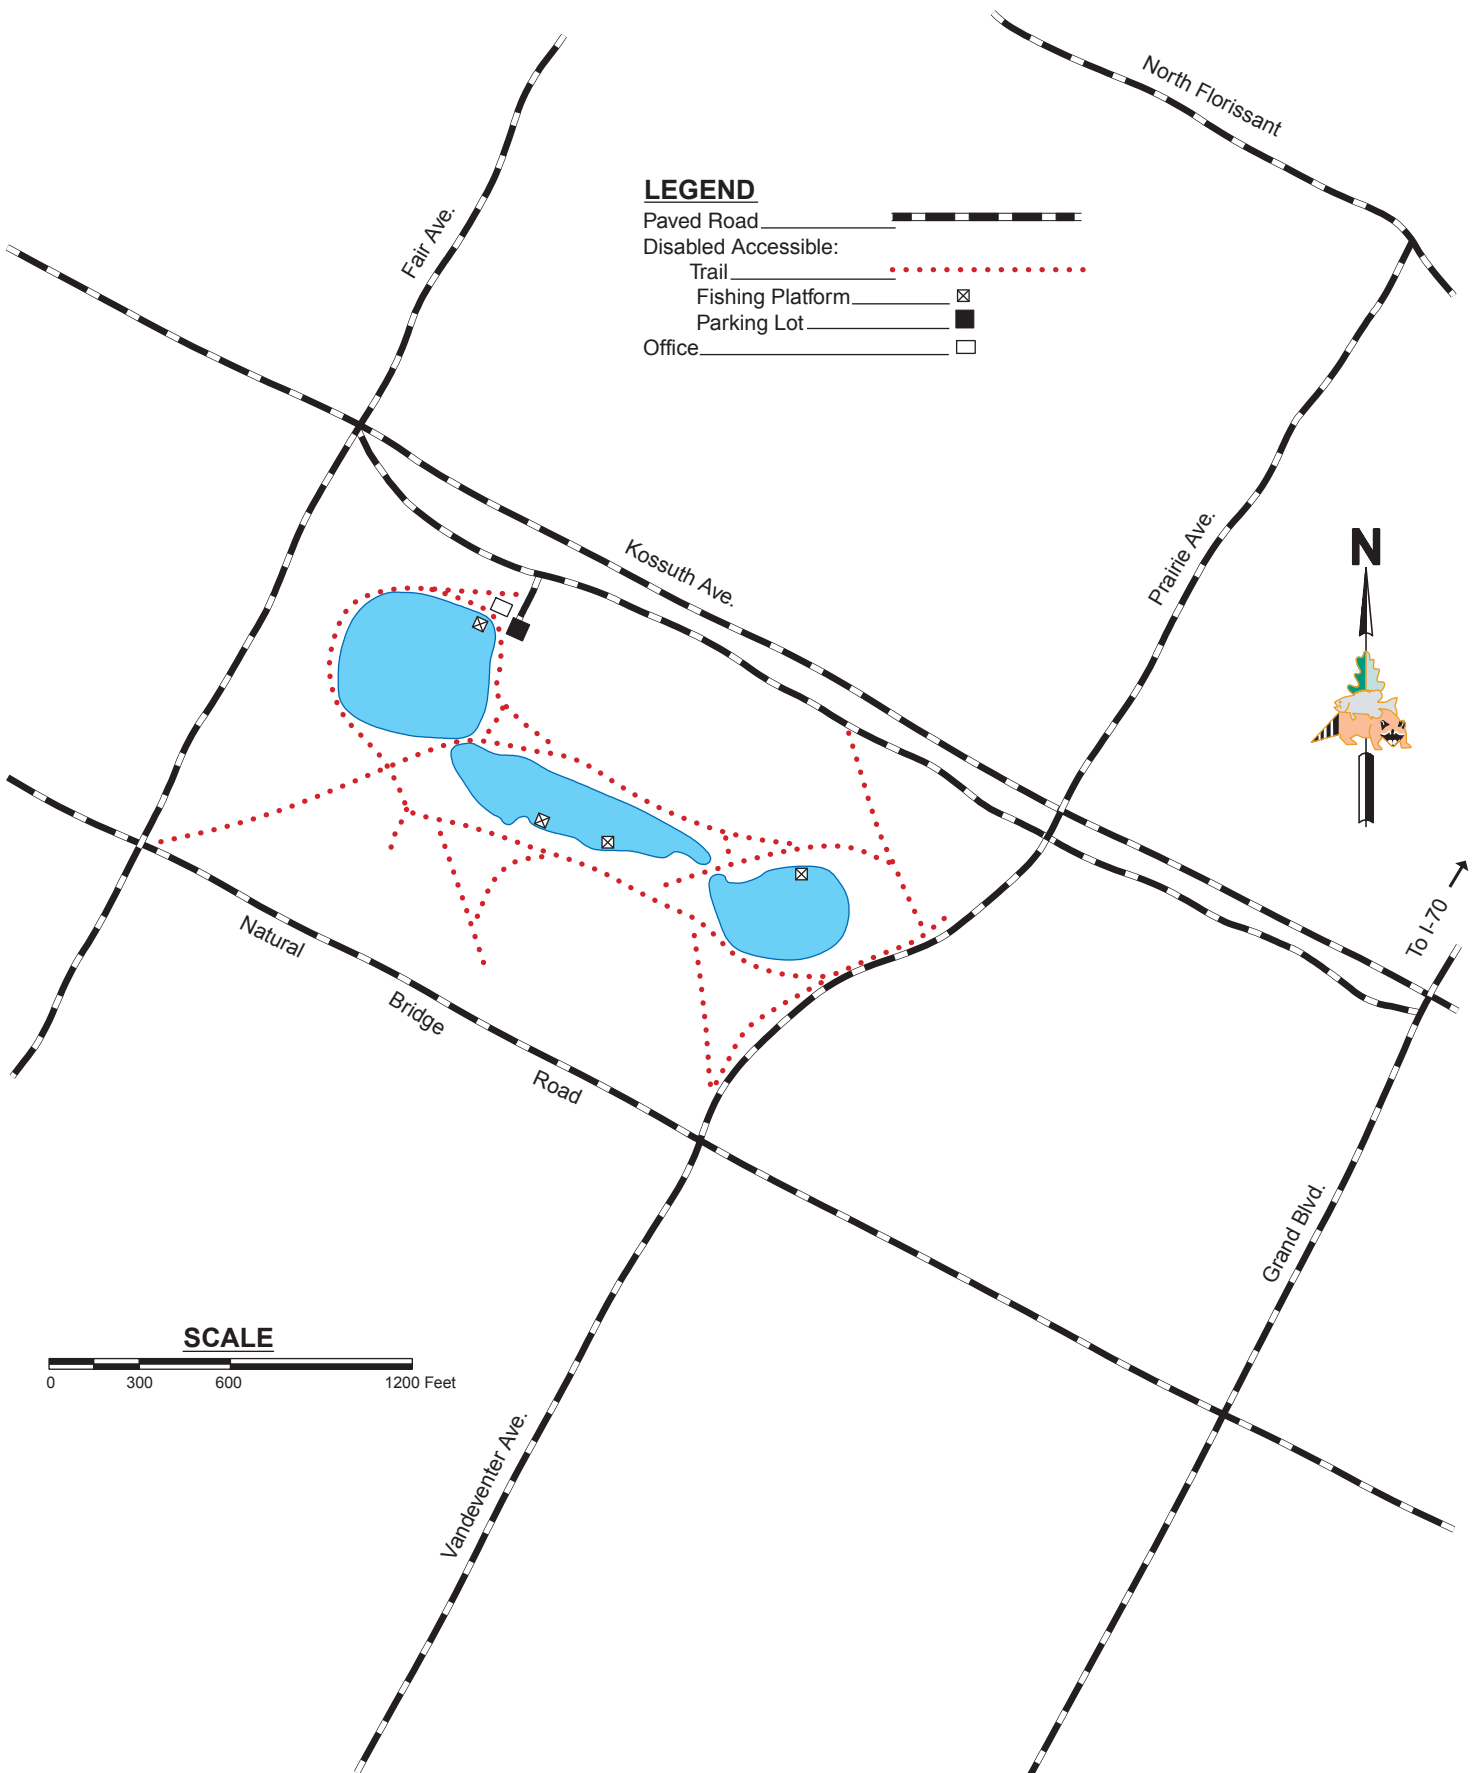

# FAIRGROUNDS PARK LAKE

ST. LOUIS, MISSOURI

## LEGEND

- Paved Road 
- Disabled Accessible:
  - Trail 
  - Fishing Platform 
  - Parking Lot 
  - Office 

## SCALE

0 300 600 1200 Feet