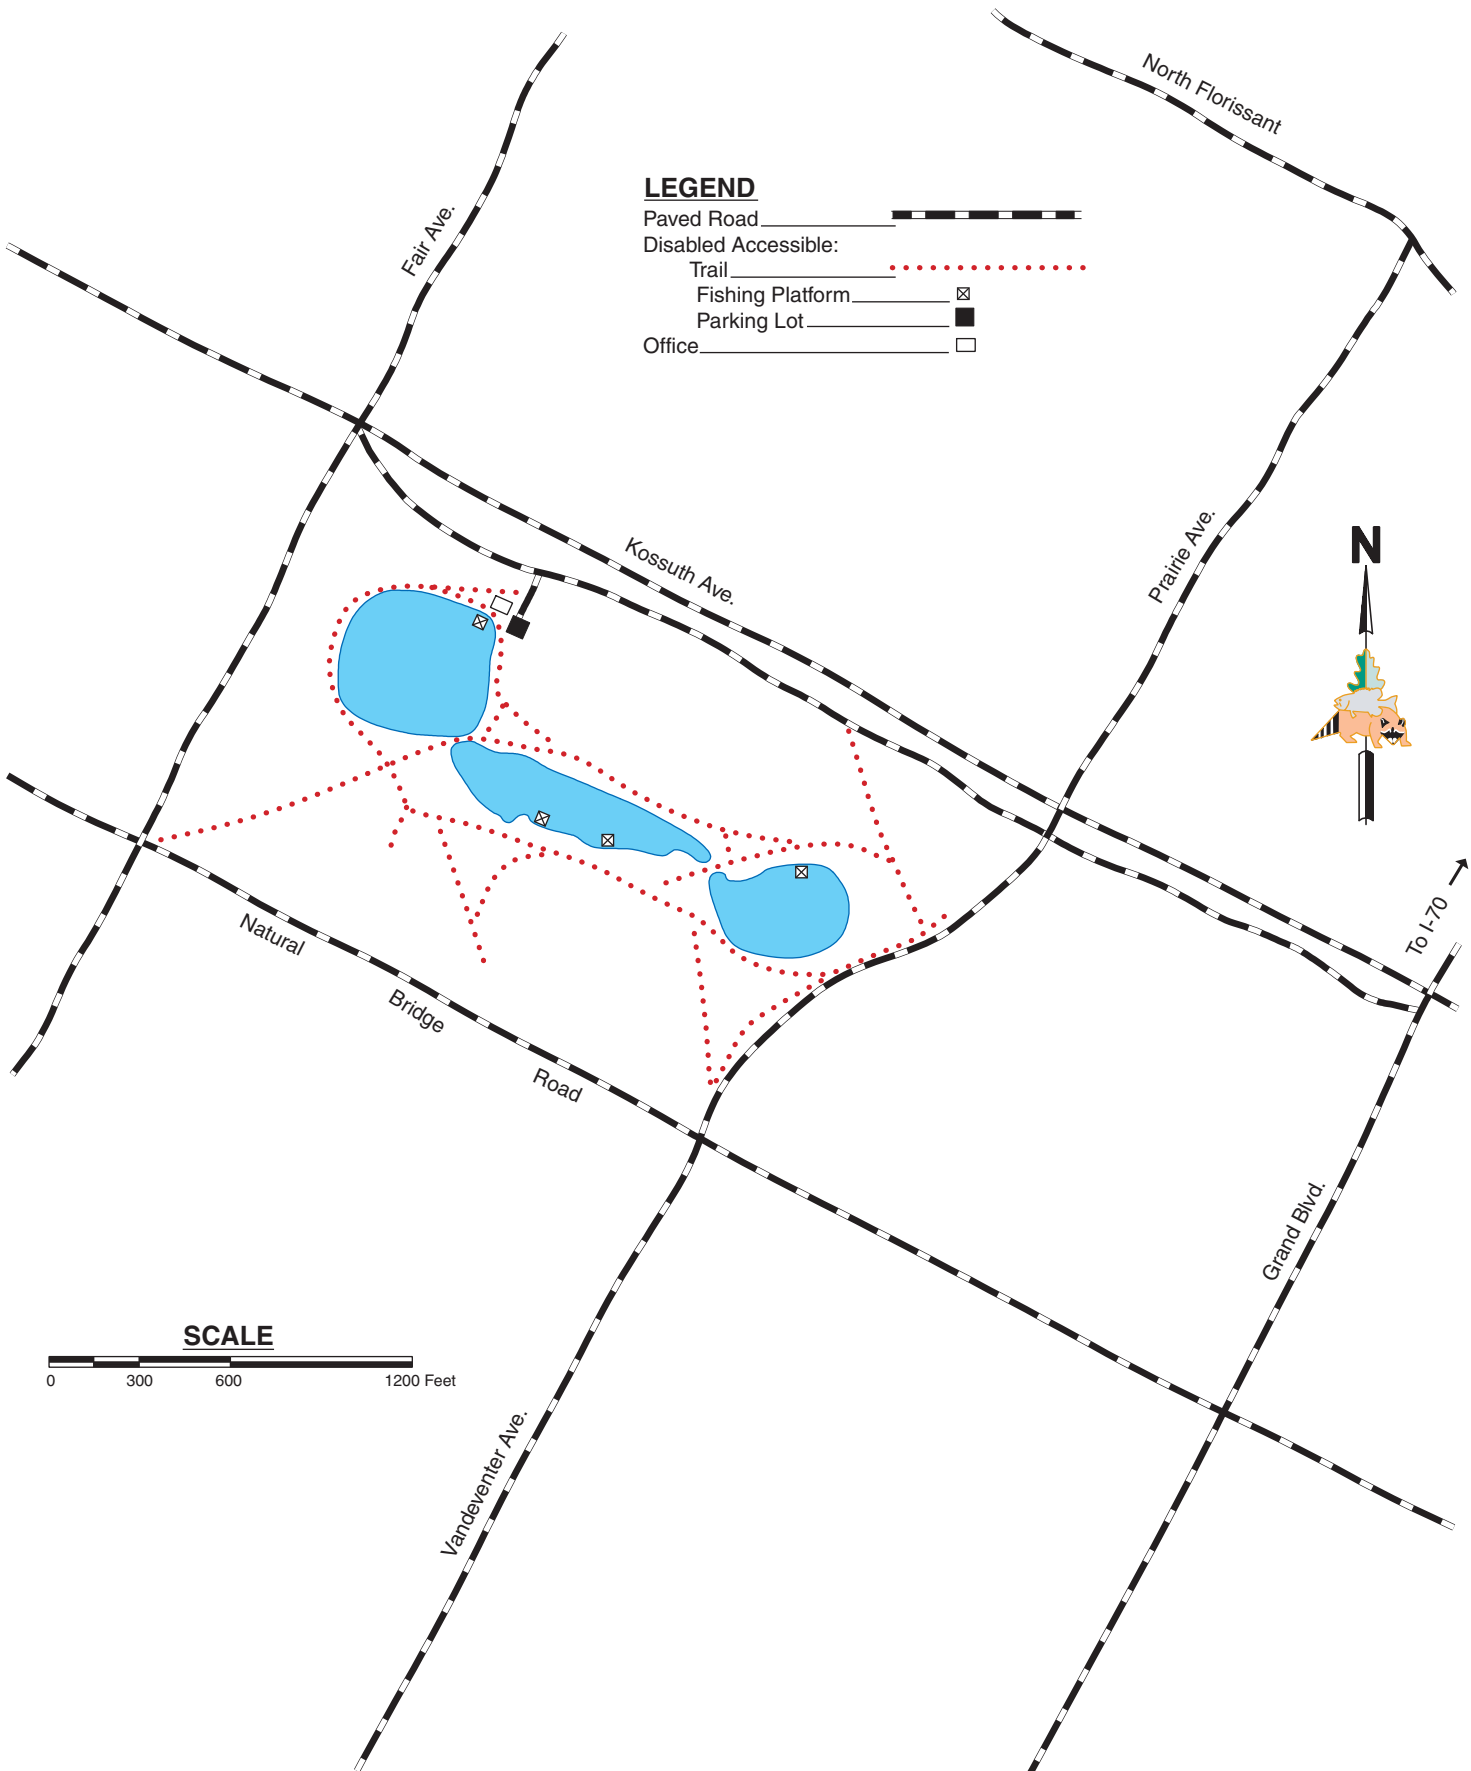

# FAIRGROUNDS PARK LAKE

ST. LOUIS, MISSOURI

## LEGEND

- Paved Road
- Disabled Accessible:
  - Trail
  - Fishing Platform
  - Parking Lot
  - Office

## SCALE

0 300 600 1200 Feet