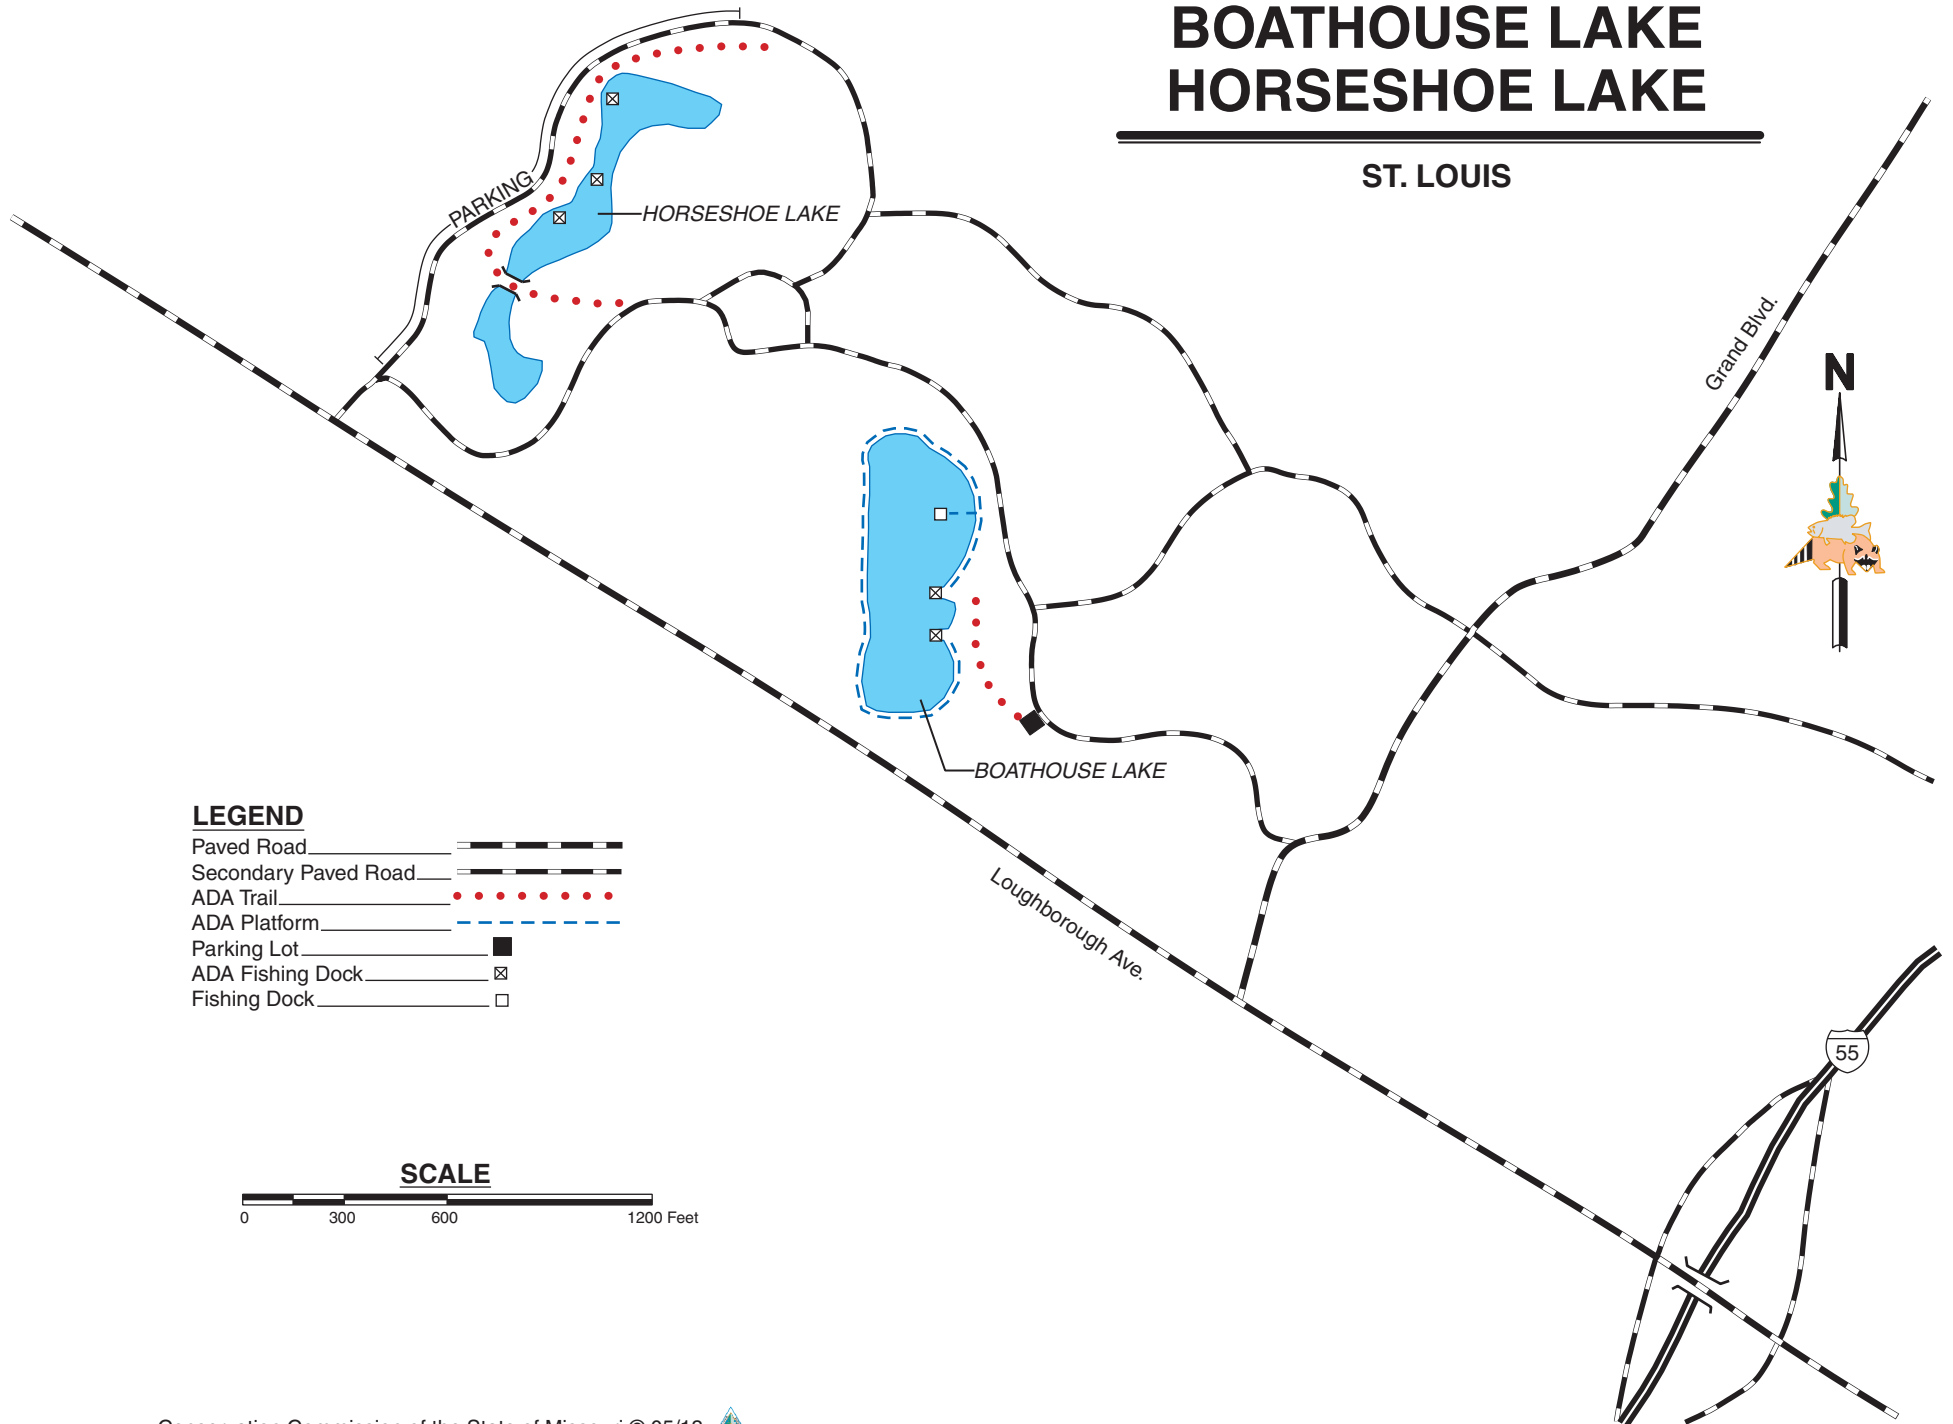

BOATHOUSE LAKE HORSESHOE LAKE

ST. LOUIS

LEGEND

- Paved Road
- Secondary Paved Road
- ADA Trail
- ADA Platform
- Parking Lot
- ADA Fishing Dock
- Fishing Dock

SCALE