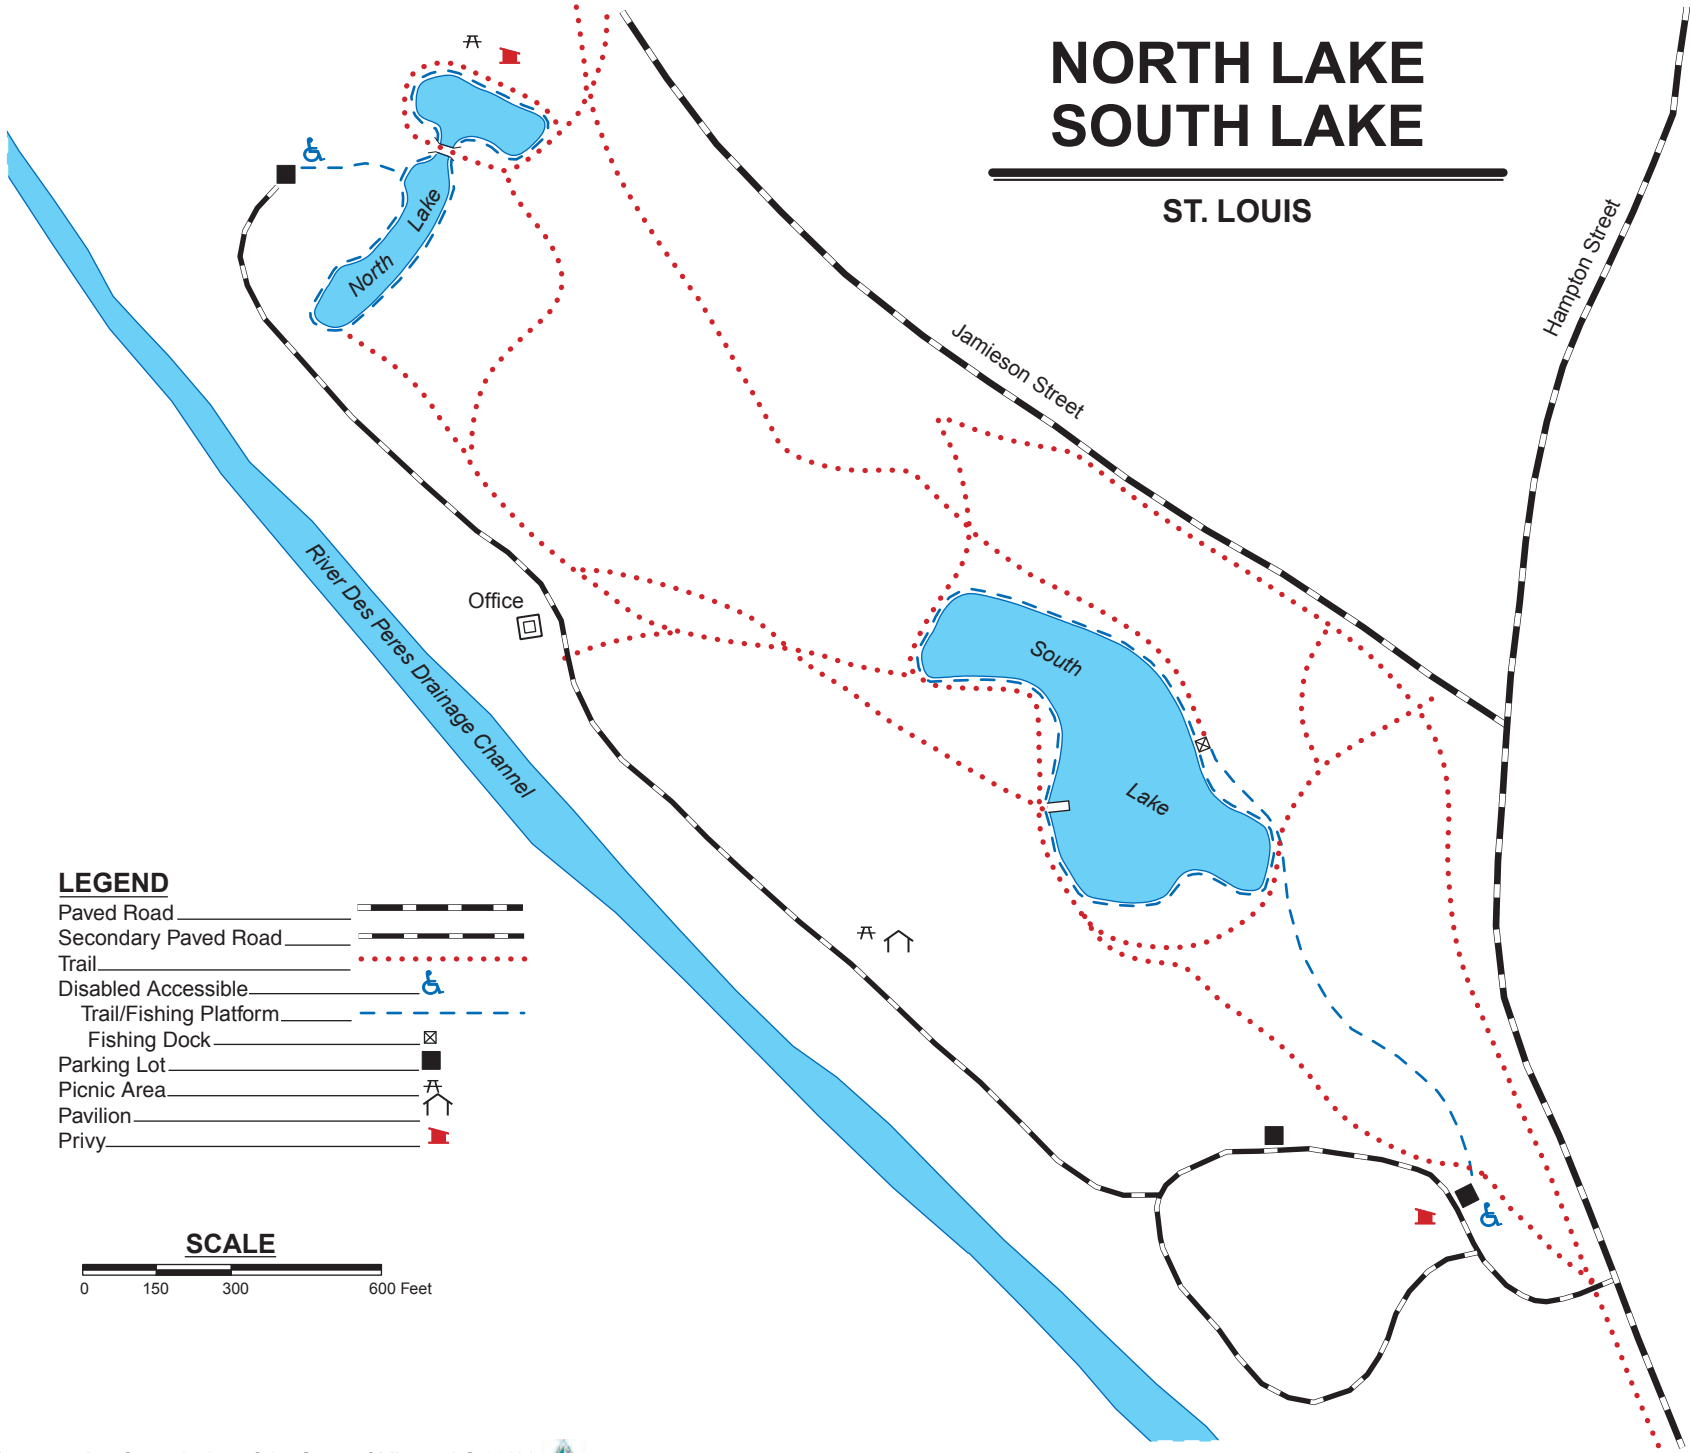

# NORTH LAKE SOUTH LAKE

ST. LOUIS

## LEGEND

- Paved Road
- Secondary Paved Road
- Trail
- Disabled Accessible
- Trail/Fishing Platform
- Fishing Dock
- Parking Lot
- Picnic Area
- Pavilion
- Privy

## SCALE