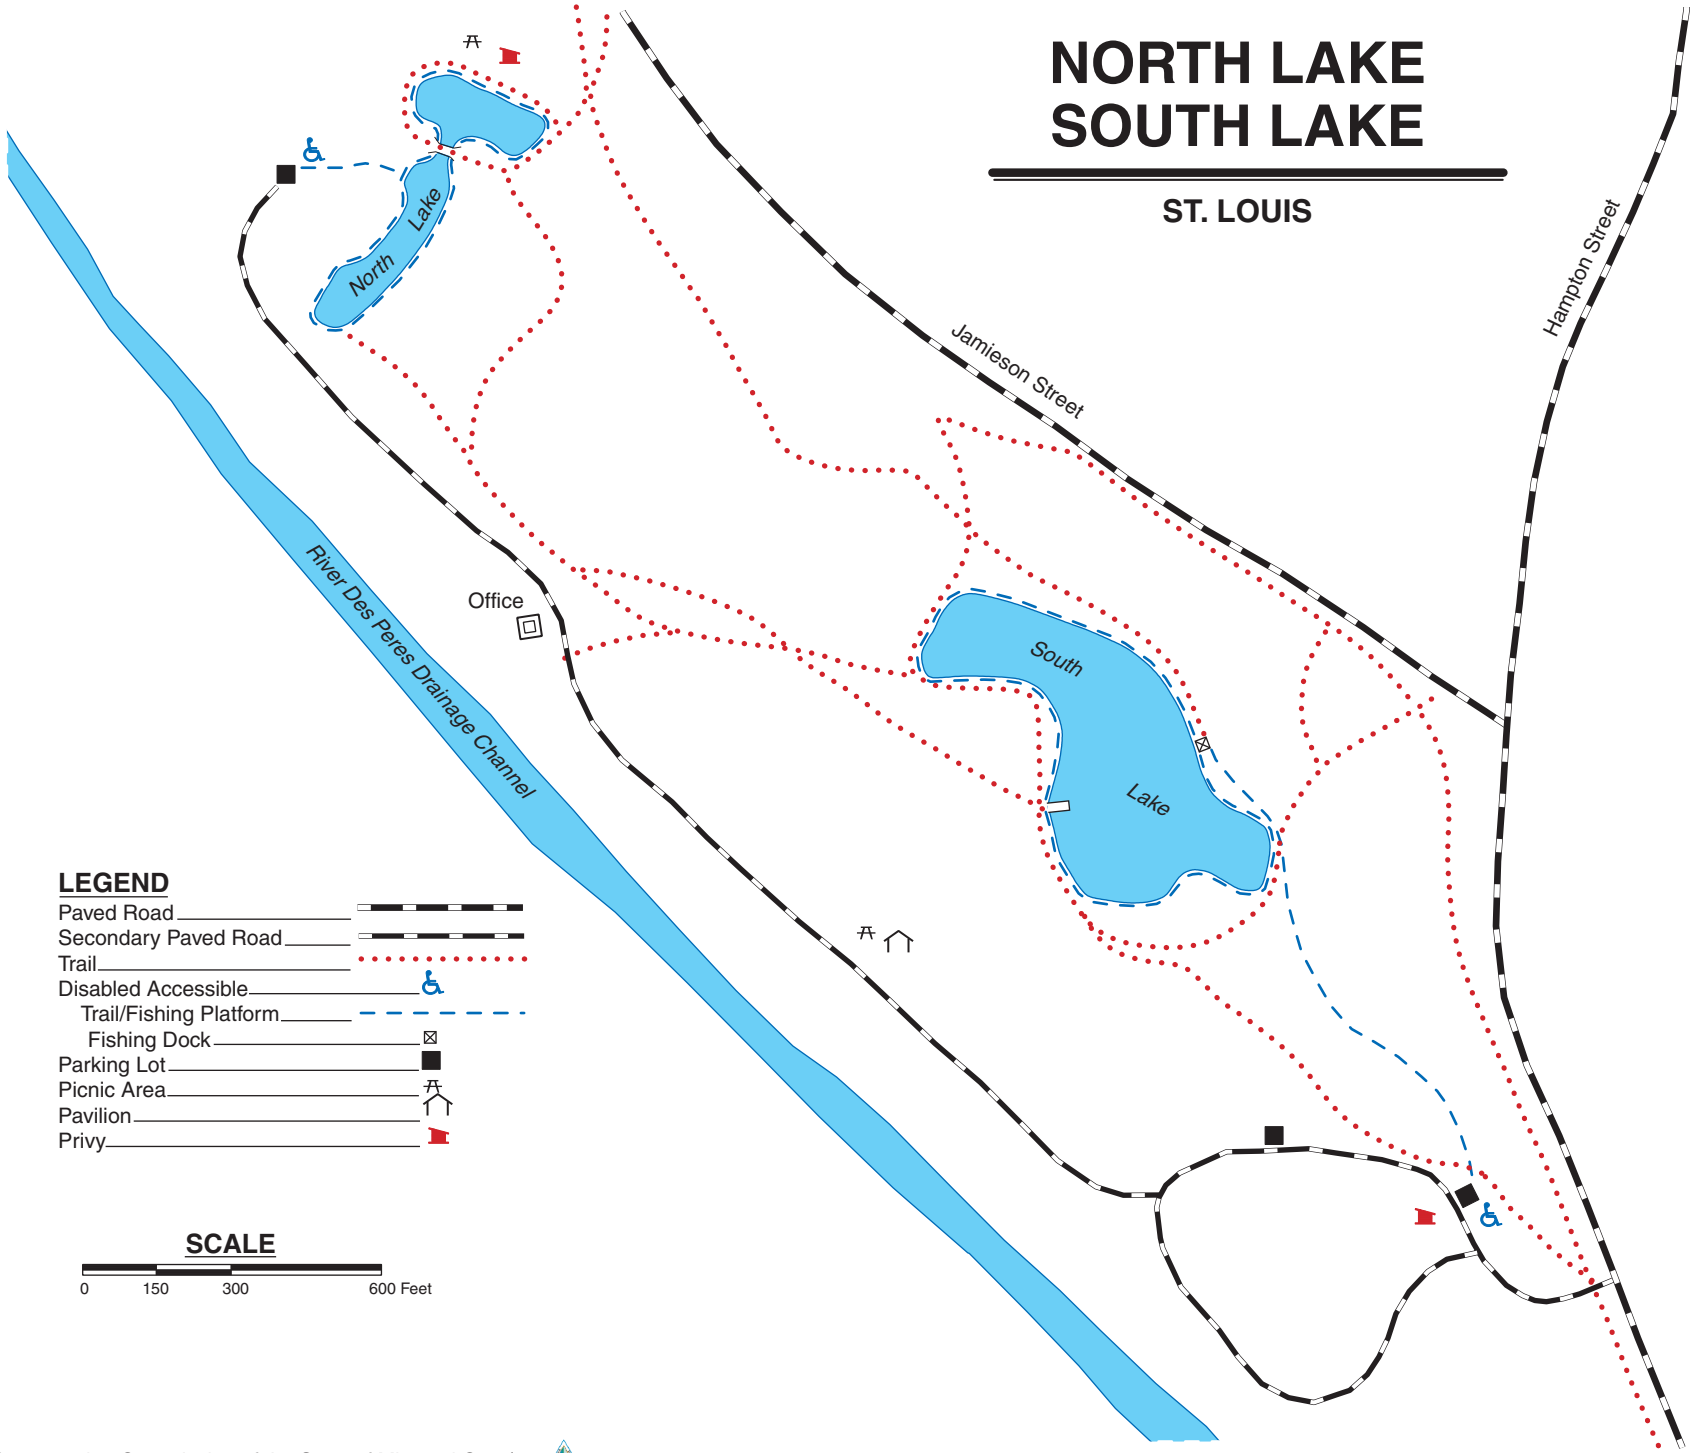

NORTH LAKE SOUTH LAKE

ST. LOUIS

LEGEND

- Paved Road
- Secondary Paved Road
- Trail
- Disabled Accessible
- Trail/Fishing Platform
- Fishing Dock
- Parking Lot
- Picnic Area
- Pavilion
- Privy

SCALE