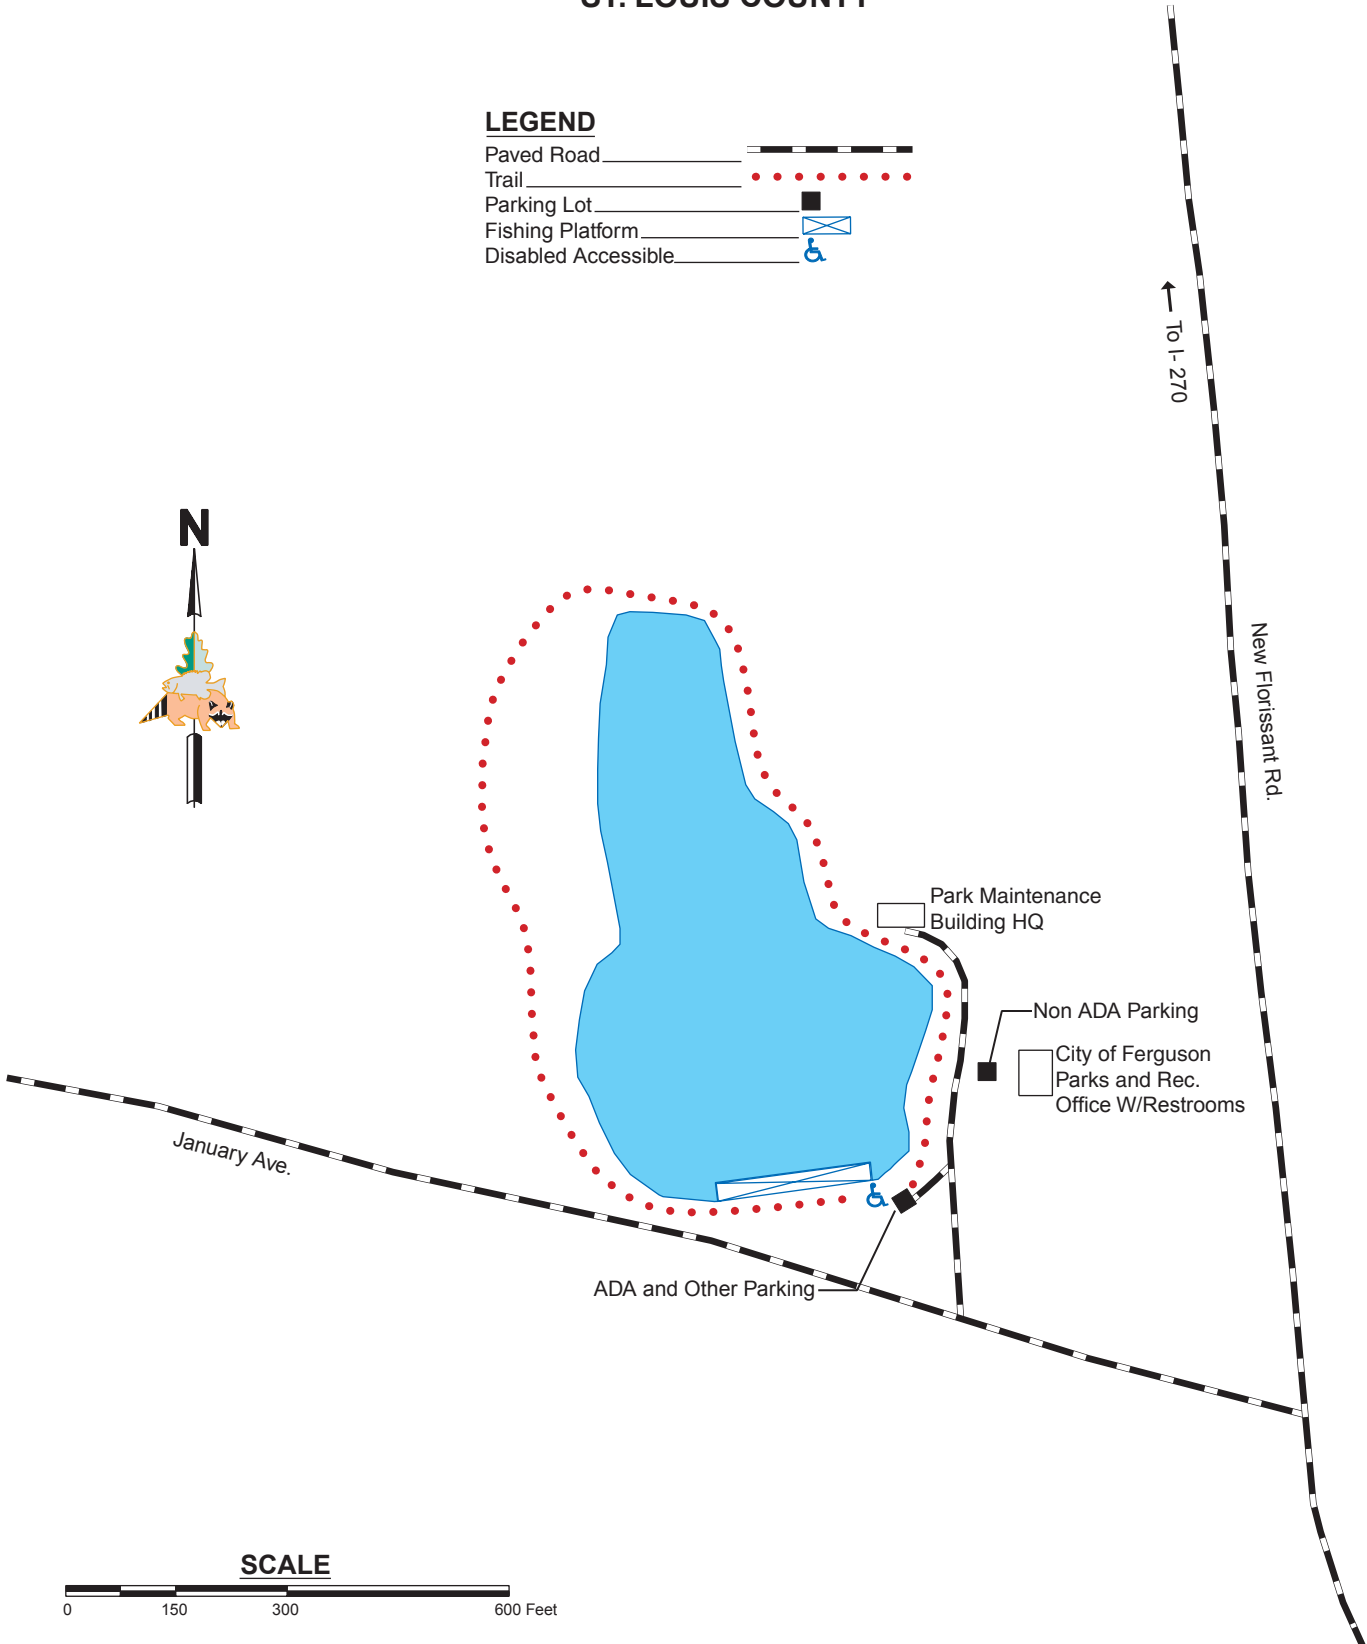

# JANUARY-WABASH PARK LAKE

FERGUSON, MISSOURI  
ST. LOUIS COUNTY

## LEGEND

- Paved Road 
- Trail 
- Parking Lot 
- Fishing Platform 
- Disabled Accessible 

## SCALE