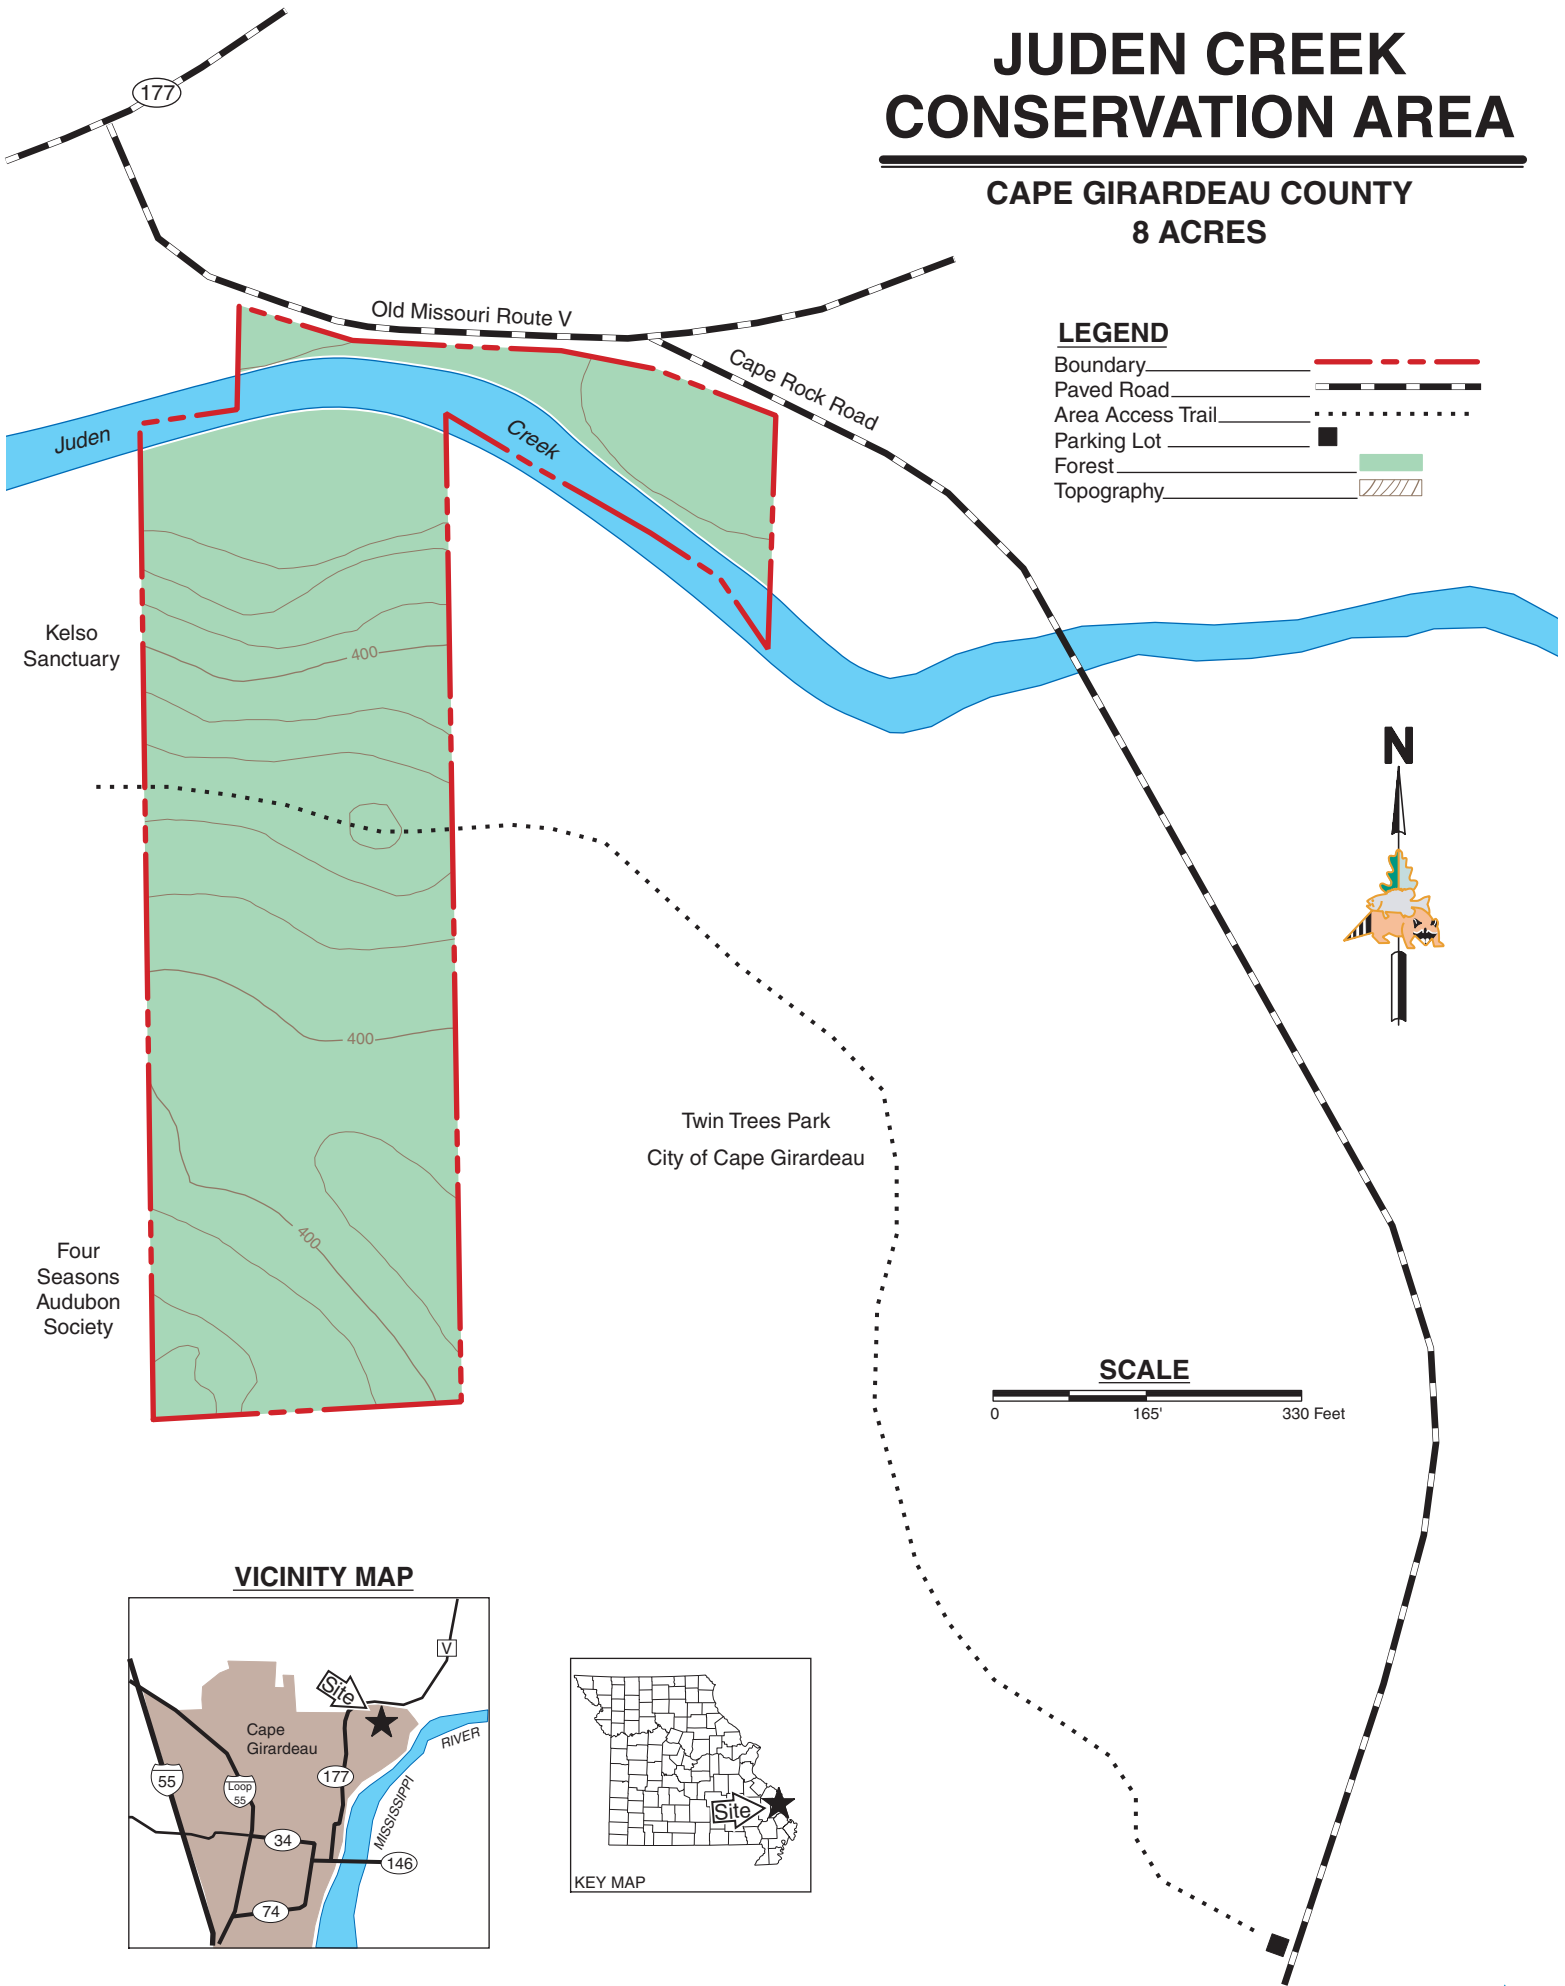

JUDEN CREEK CONSERVATION AREA

CAPE GIRARDEAU COUNTY
8 ACRES

LEGEND

- Boundary
- Paved Road
- Area Access Trail
- Parking Lot
- Forest
- Topography

VICINITY MAP