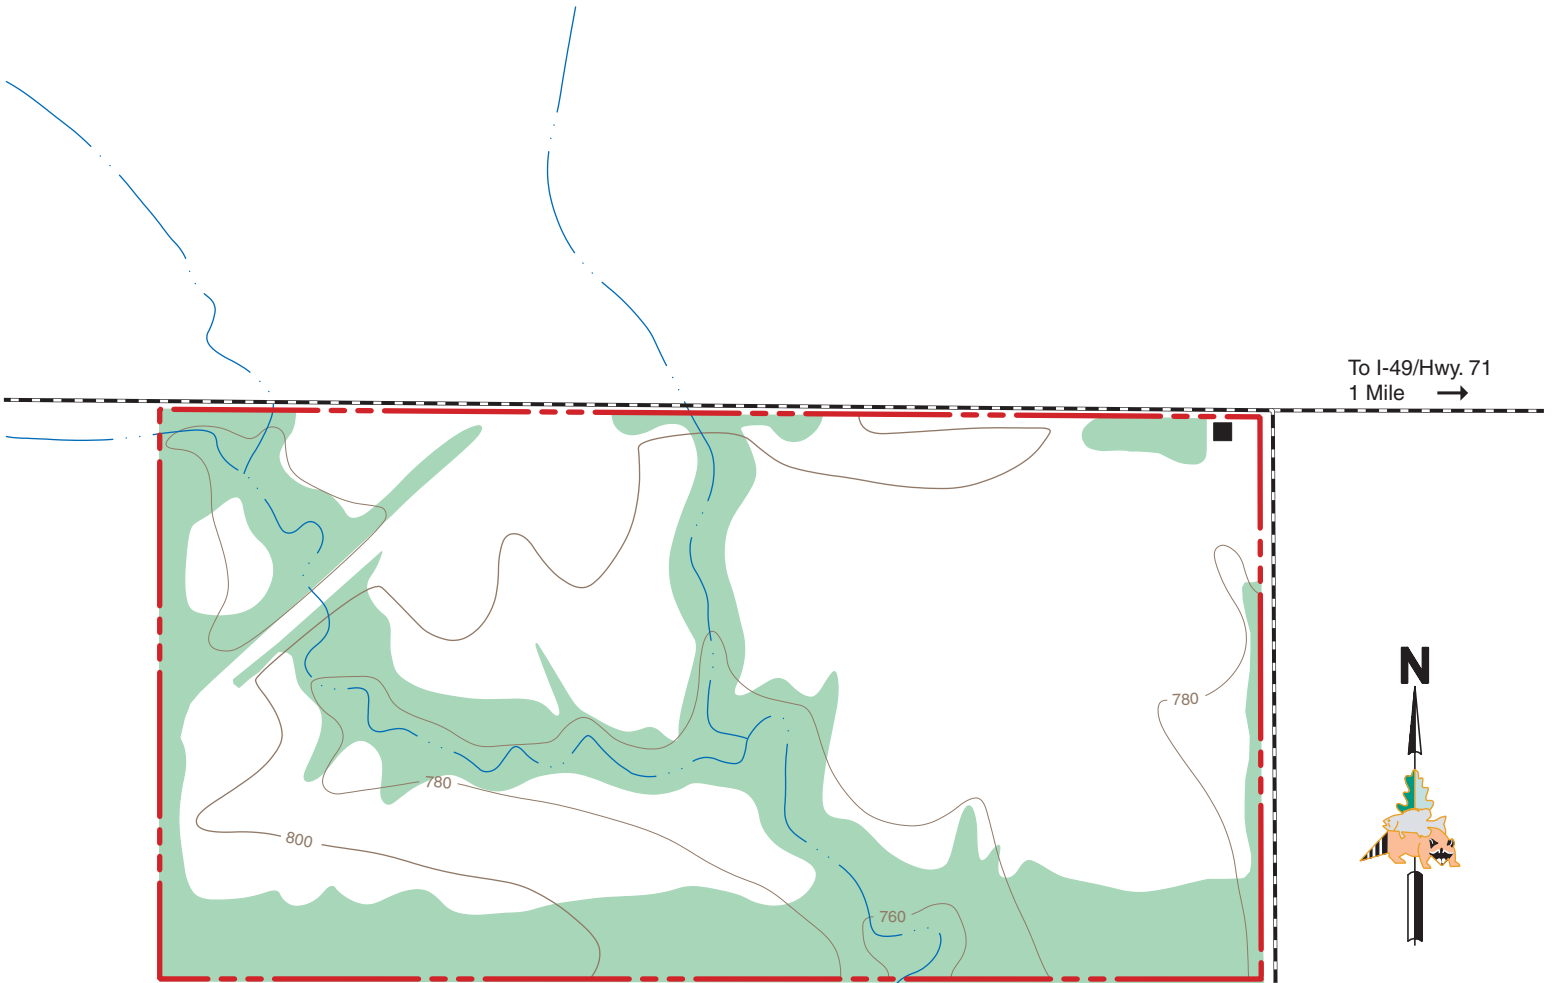

# GAMA GRASS PRAIRIE CONSERVATION AREA

VERNON COUNTY  
80 ACRES

## VICINITY MAP

## LEGEND

- Boundary
- Gravel Road
- Drainage
- Parking Lot
- Forest
- Topography

## SCALE