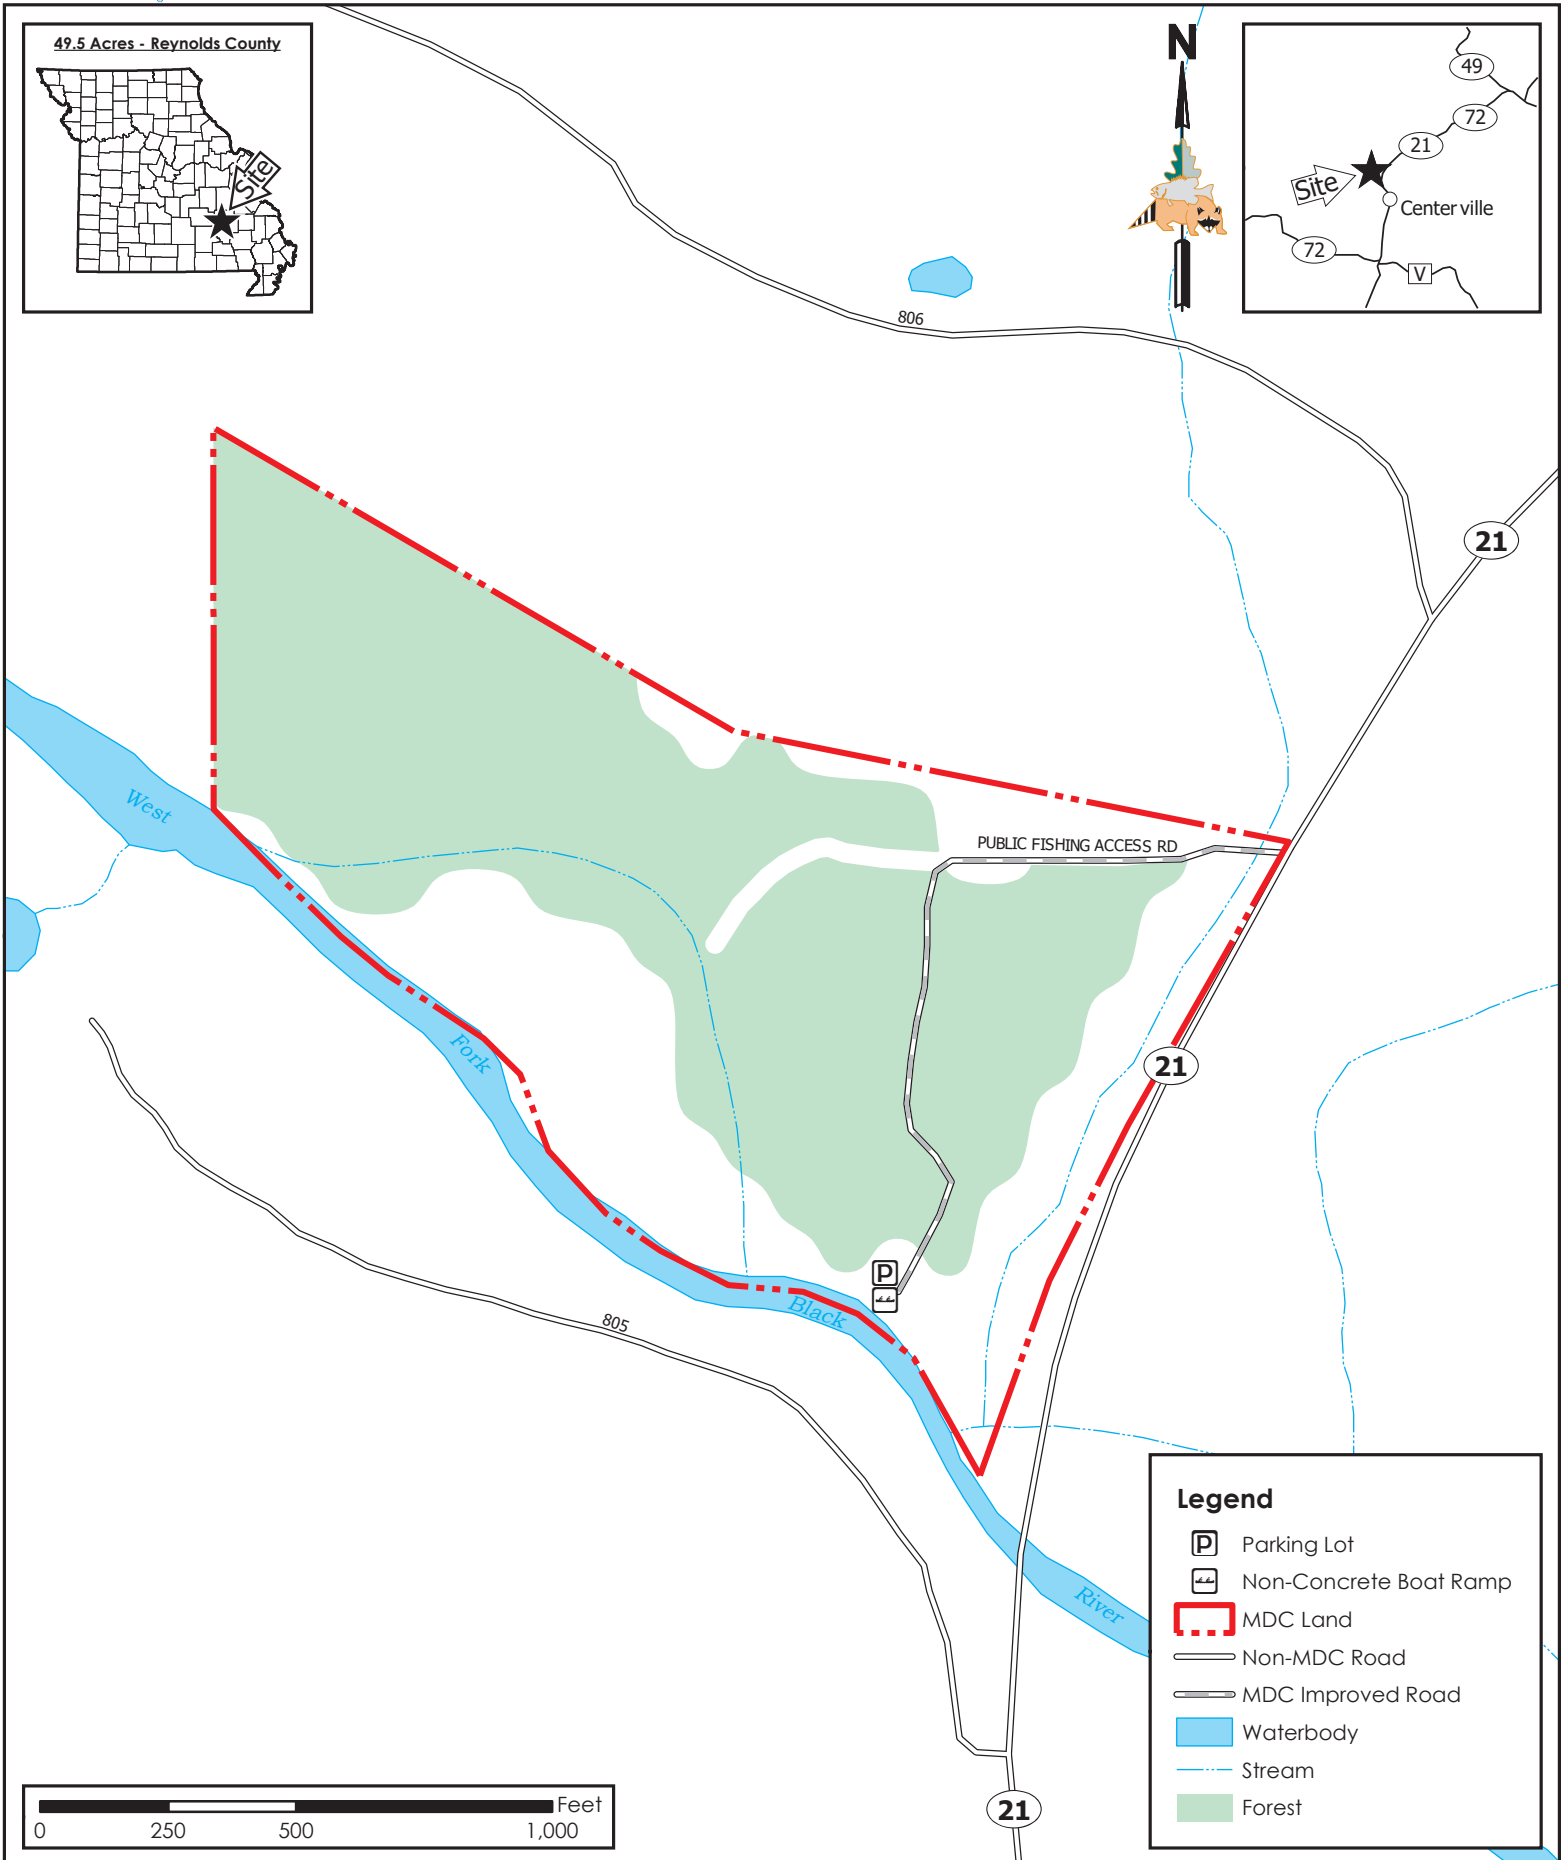

Centerville Access

Conservation Commission of the State of Missouri ©

Last Updated - 4/29/2019

Legend

- Parking Lot
- Non-Concrete Boat Ramp
- MDC Land
- Non-MDC Road
- MDC Improved Road
- Waterbody
- Stream
- Forest

MAP DISCLAIMER: Although all data in this map have been compiled by the Missouri Department of Conservation, no warranty, expressed or implied, is made by the department as to the accuracy of the data and related materials. The act of distribution shall not constitute any such warranty, and no responsibility is assumed by the department in the use of these data or related materials.