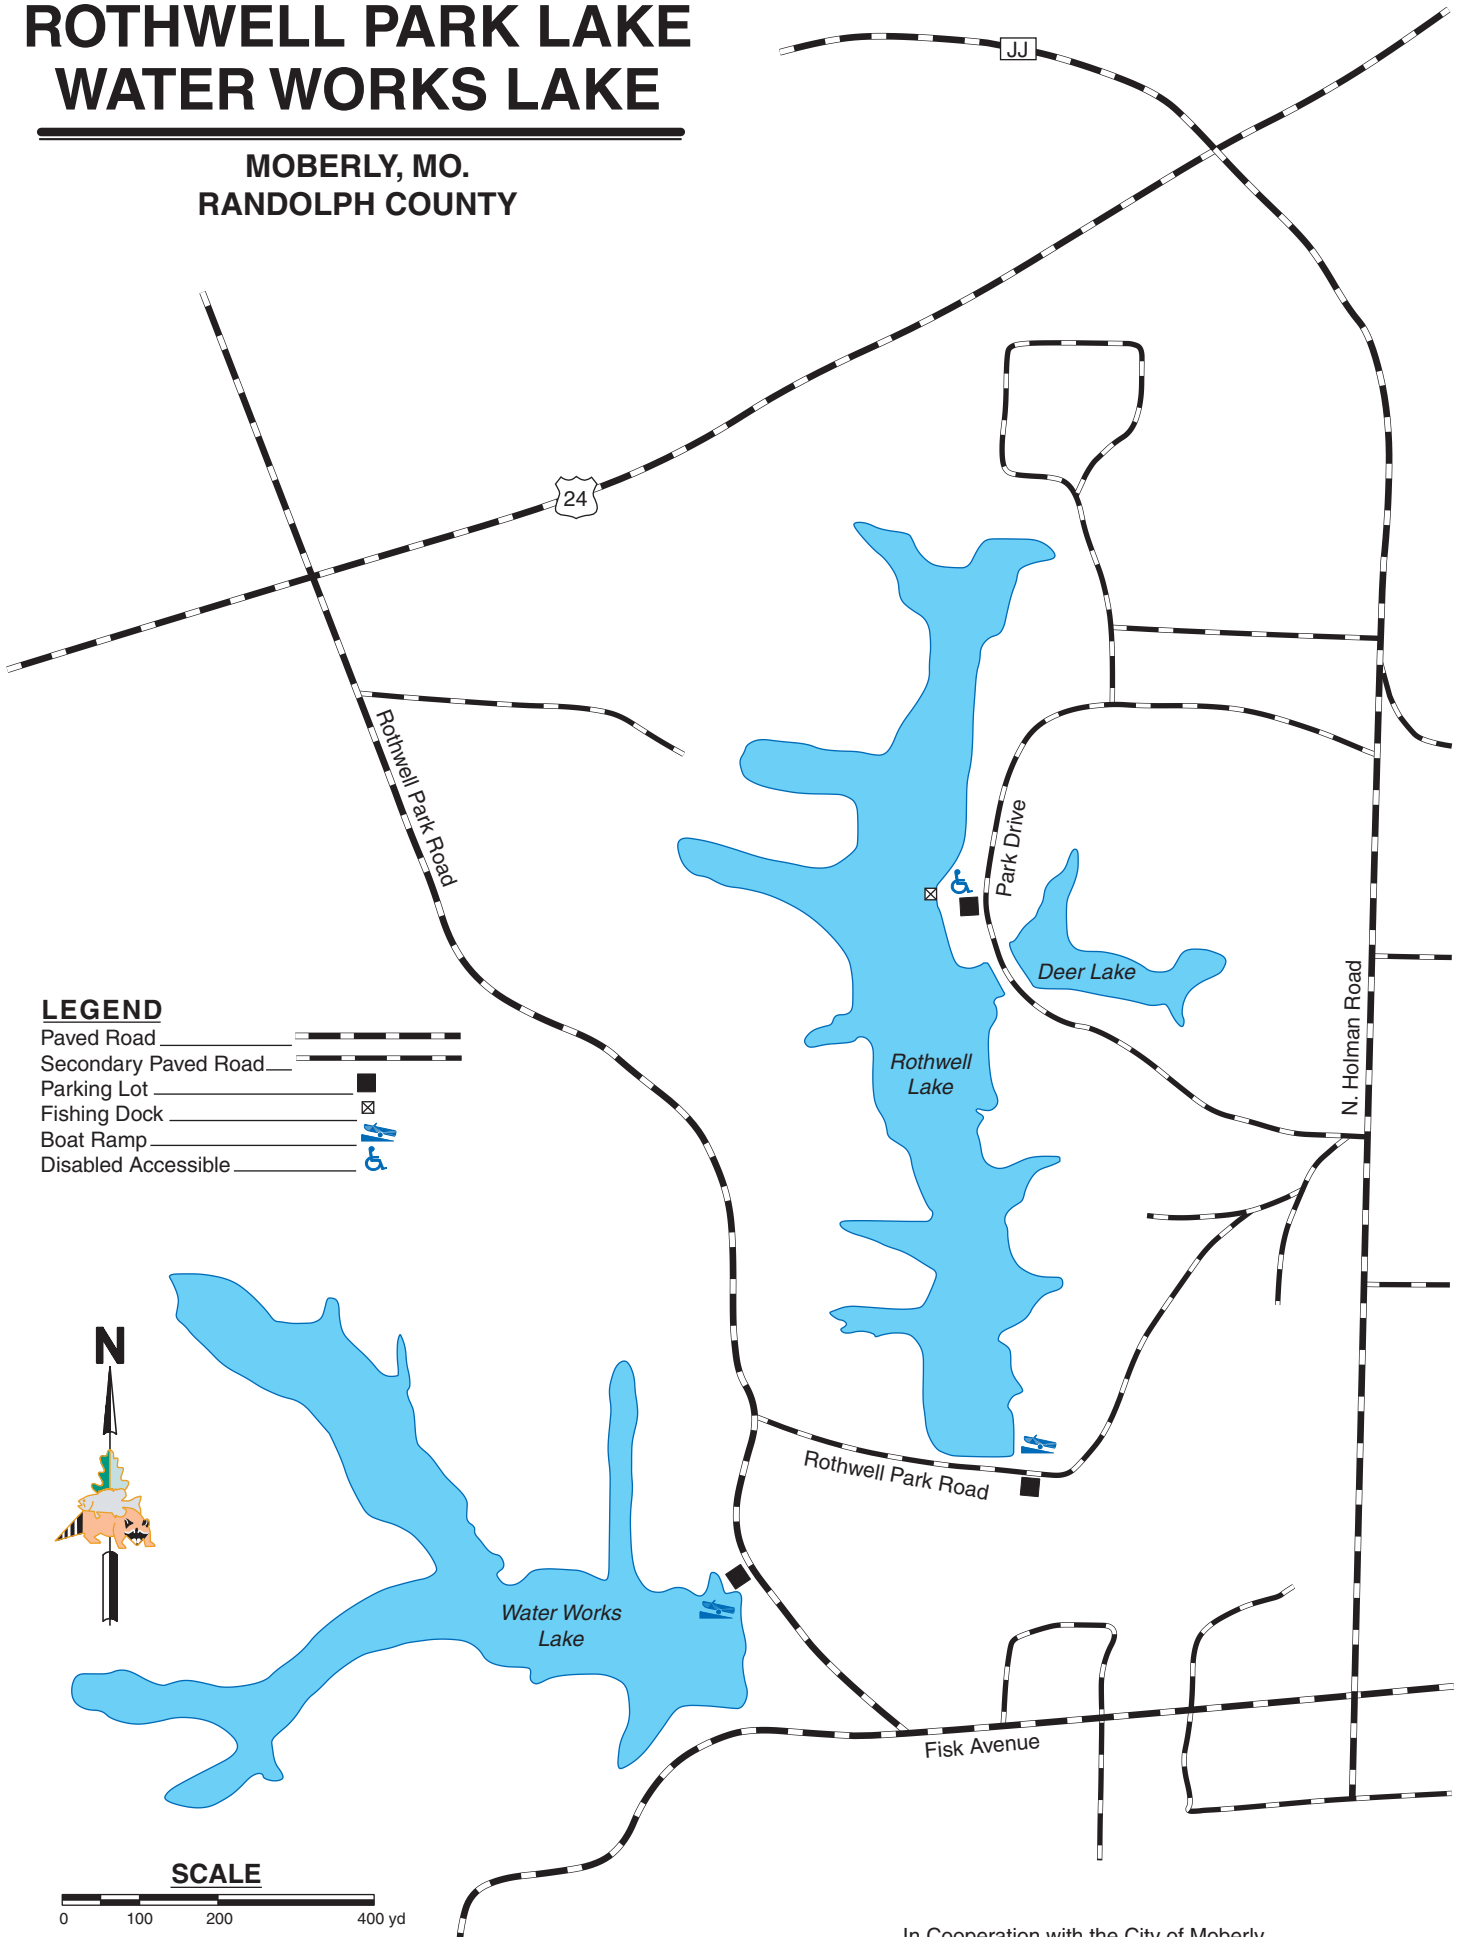

ROTHWELL PARK LAKE WATER WORKS LAKE

MOBERLY, MO.
RANDOLPH COUNTY

LEGEND

- Paved Road
- Secondary Paved Road
- Parking Lot
- Fishing Dock
- Boat Ramp
- Disabled Accessible

SCALE