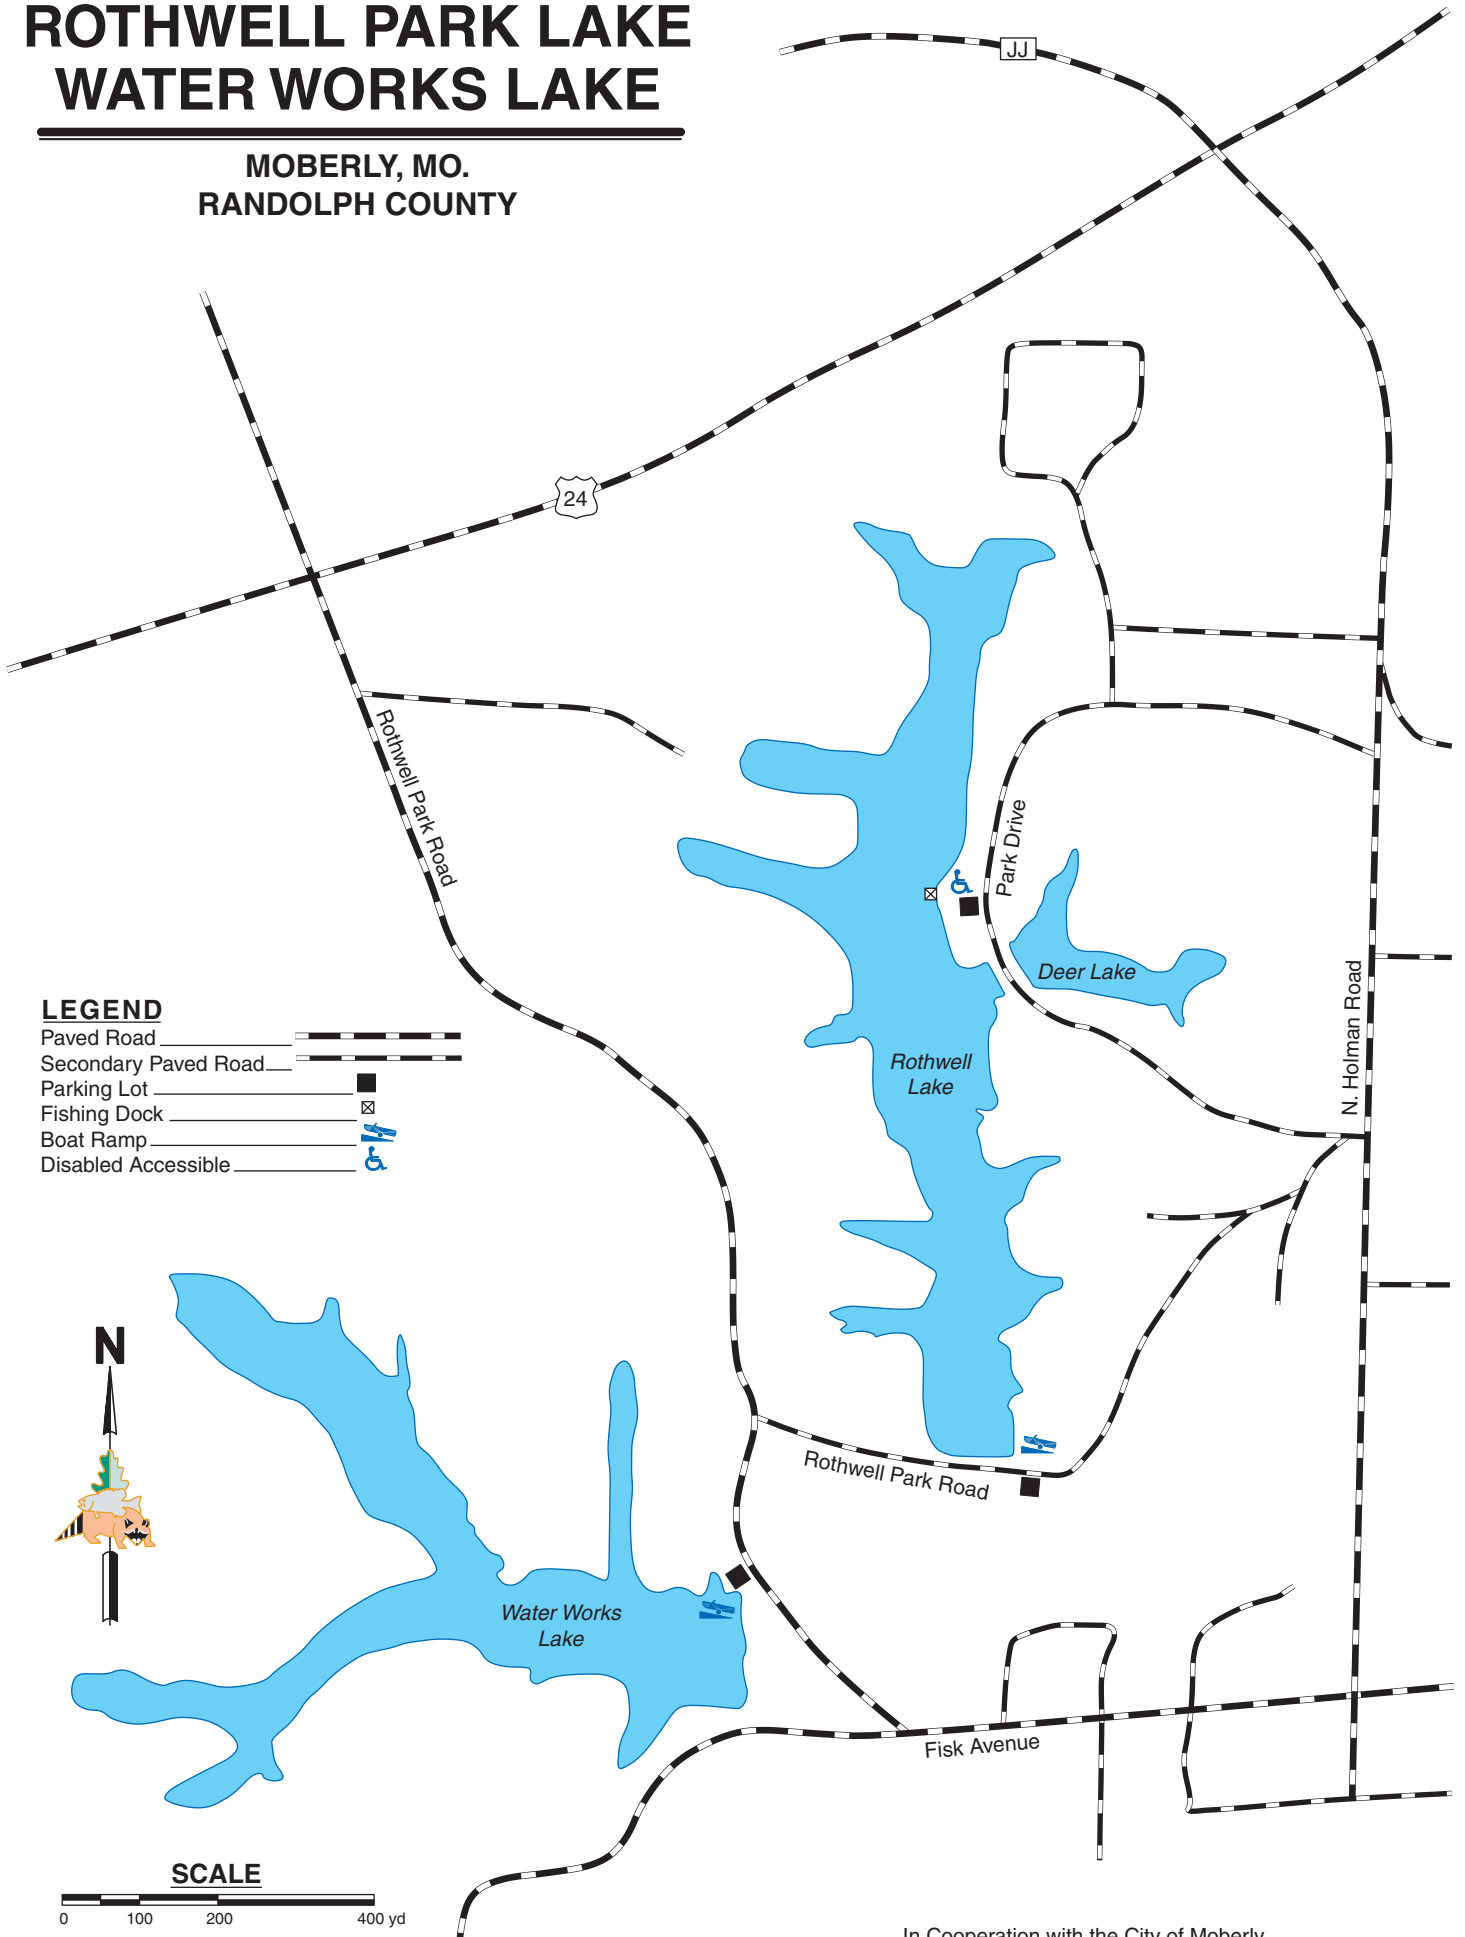

# ROTHWELL PARK LAKE WATER WORKS LAKE

MOBERLY, MO.  
RANDOLPH COUNTY

## LEGEND

- Paved Road 
- Secondary Paved Road 
- Parking Lot 
- Fishing Dock 
- Boat Ramp 
- Disabled Accessible 

## SCALE