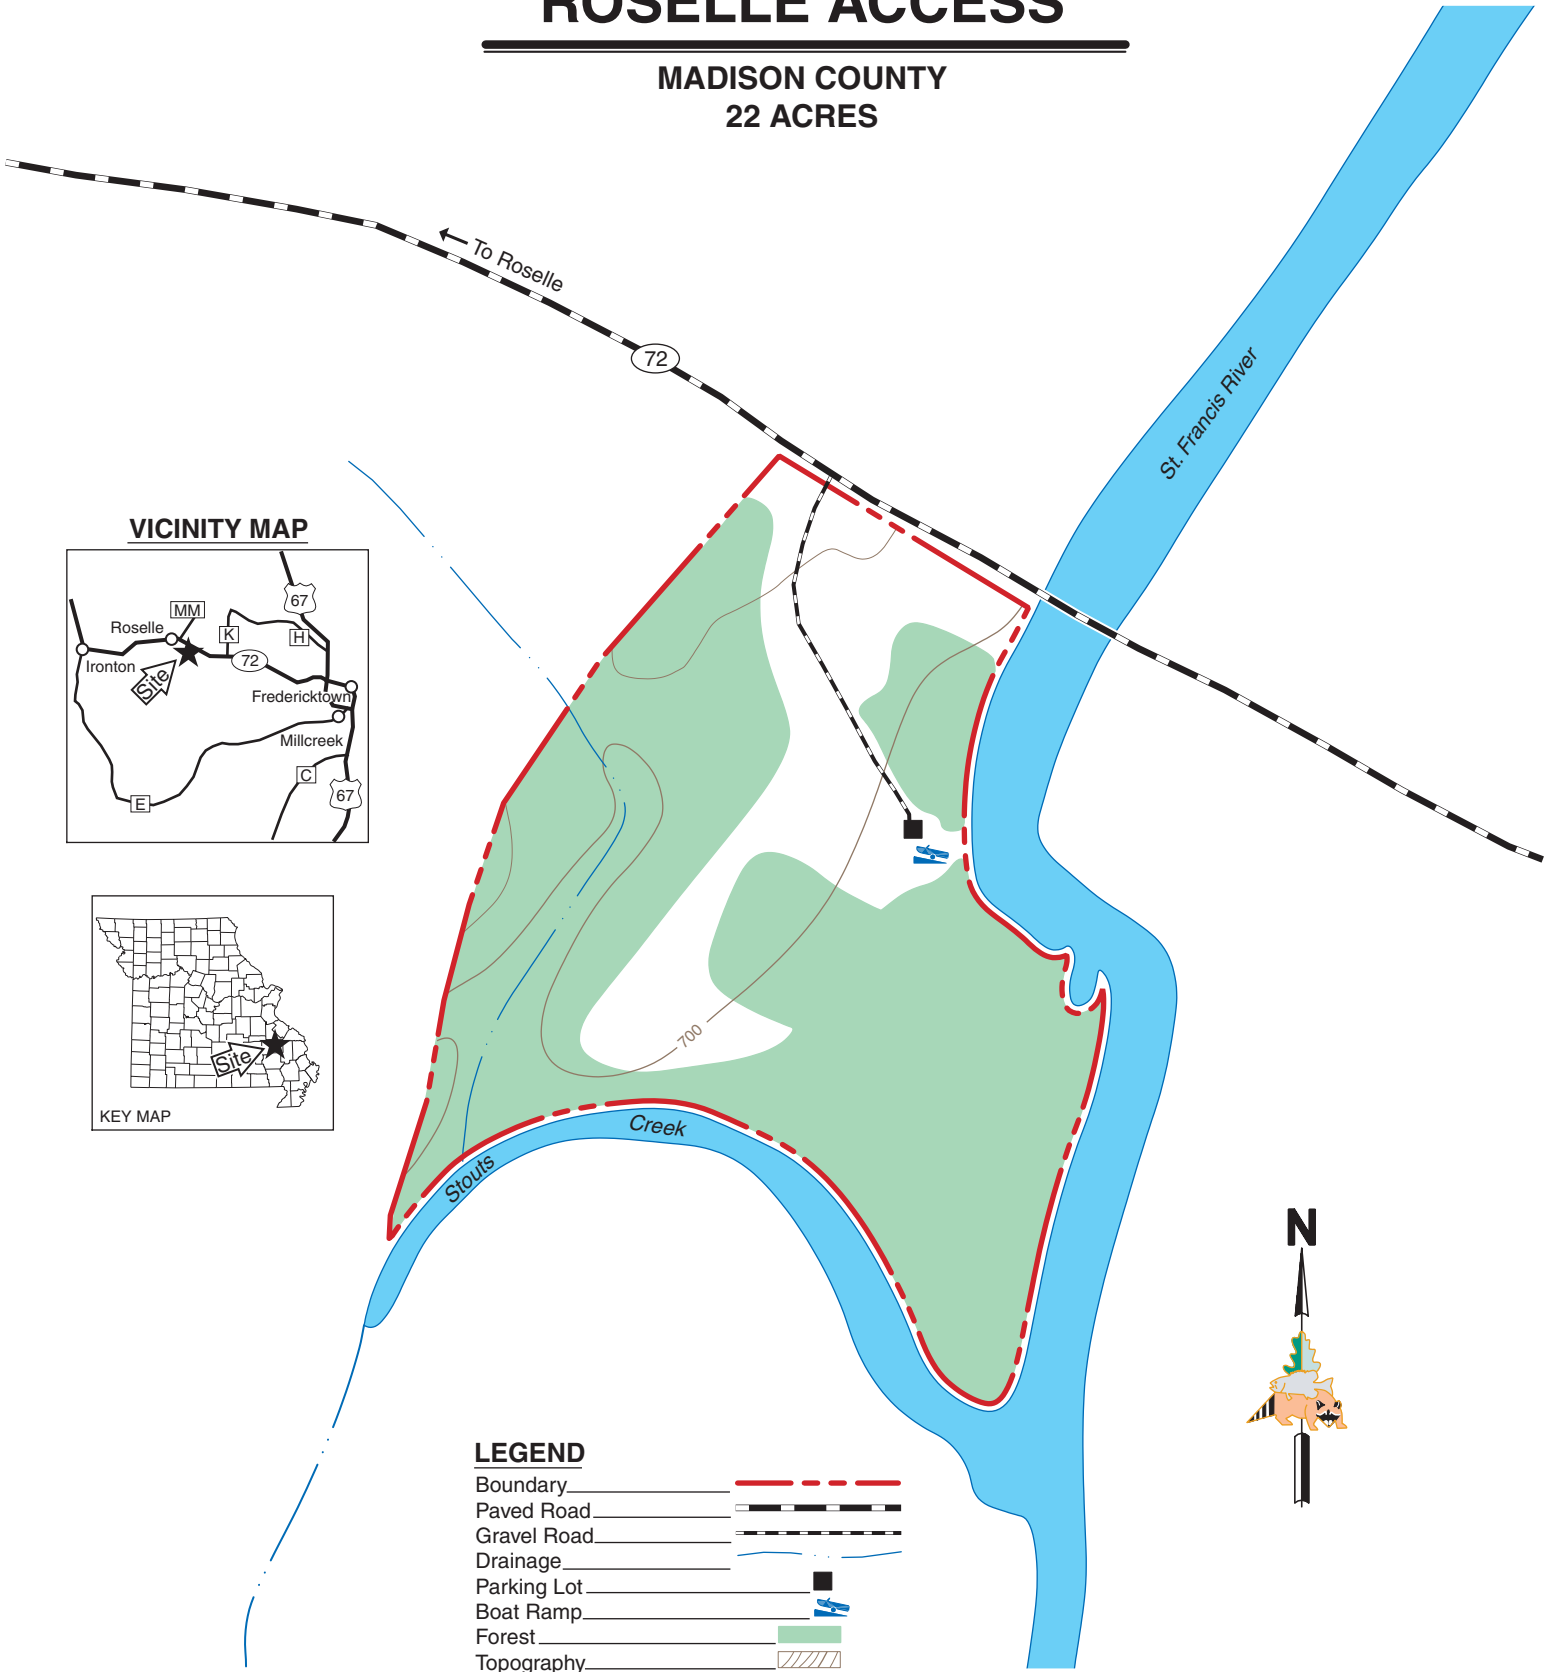

ROSELLE ACCESS

MADISON COUNTY
22 ACRES

VICINITY MAP

LEGEND

- Boundary
- Paved Road
- Gravel Road
- Drainage
- Parking Lot
- Boat Ramp
- Forest
- Topography

SCALE