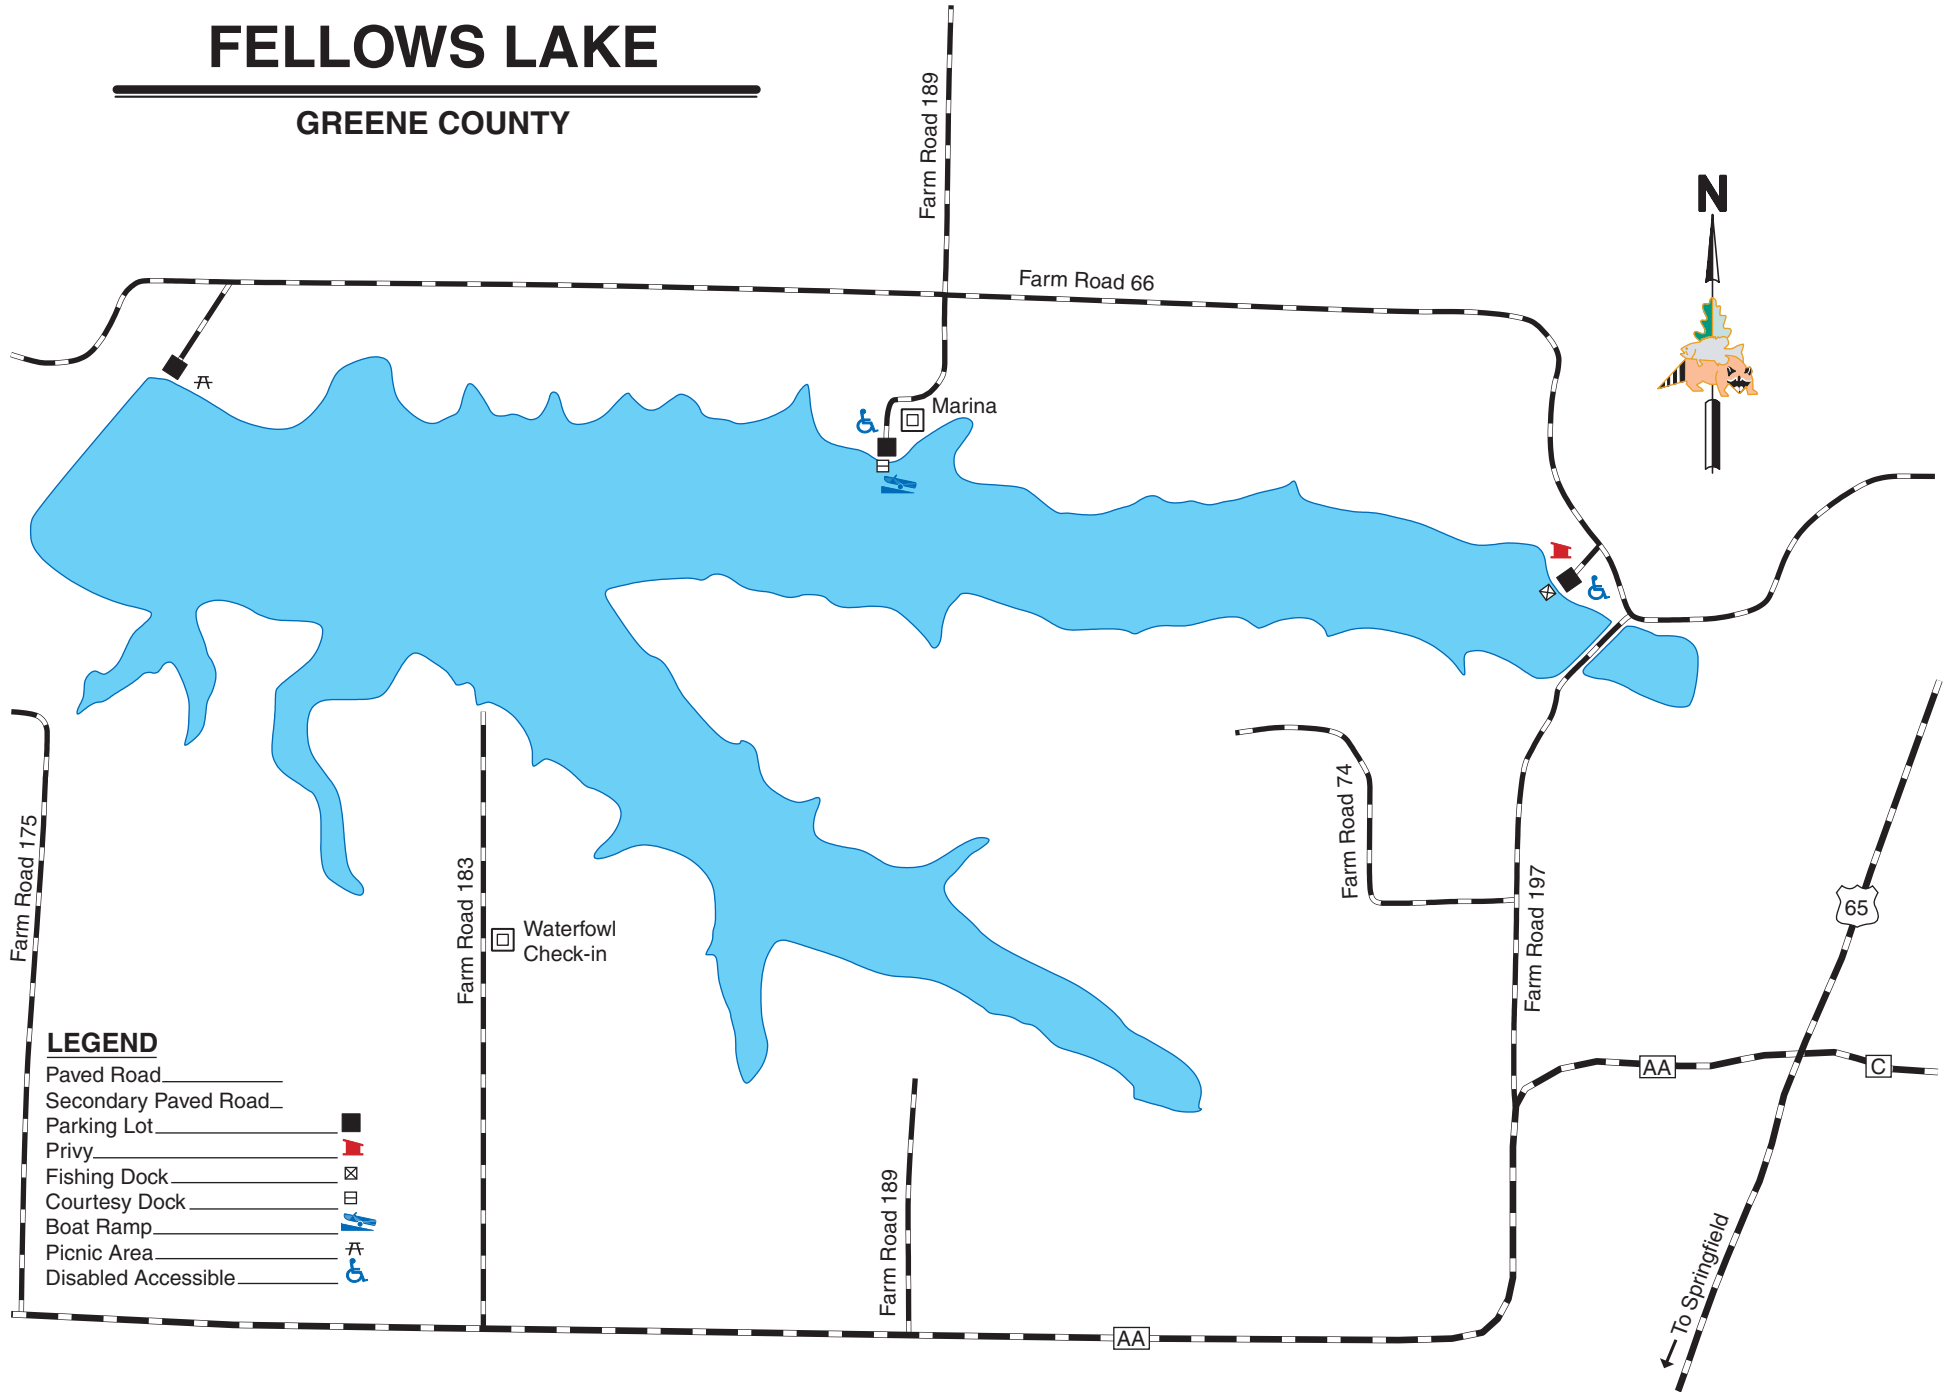

FELLOWS LAKE

GREENE COUNTY

LEGEND

- Paved Road _____
- Secondary Paved Road _____
- Parking Lot _____
- Privy
- Fishing Dock
- Courtesy Dock
- Boat Ramp
- Picnic Area
- Disabled Accessible

SCALE