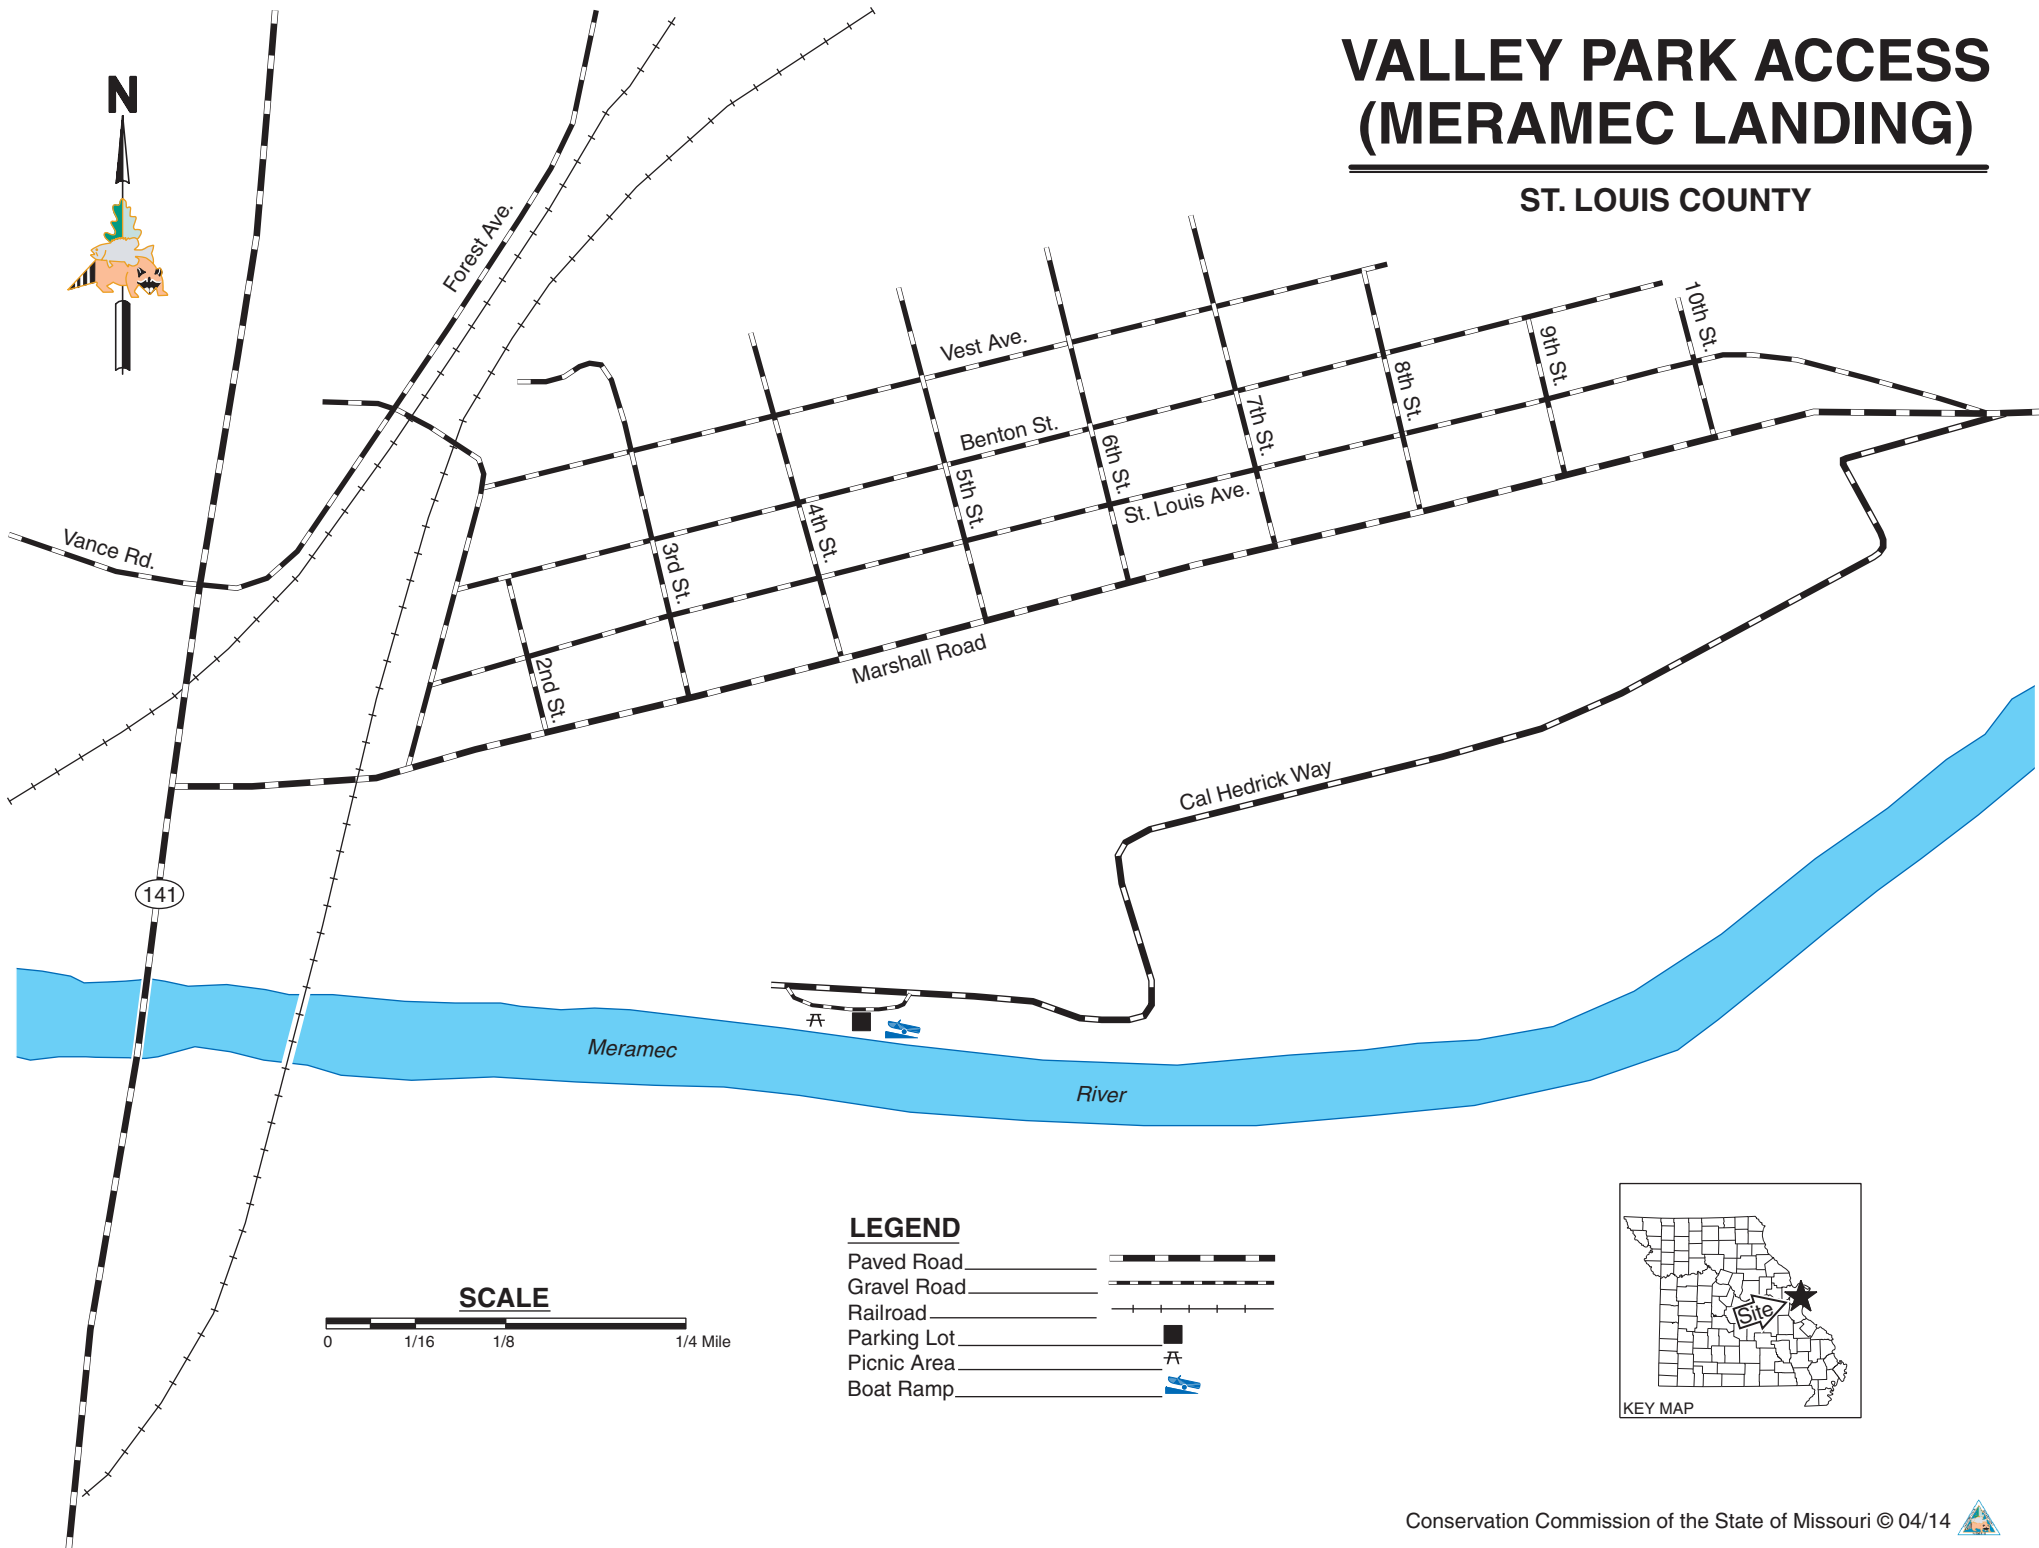

VALLEY PARK ACCESS (MERAMEC LANDING)

ST. LOUIS COUNTY

LEGEND	
Paved Road	
Gravel Road	
Railroad	
Parking Lot	
Picnic Area	
Boat Ramp	