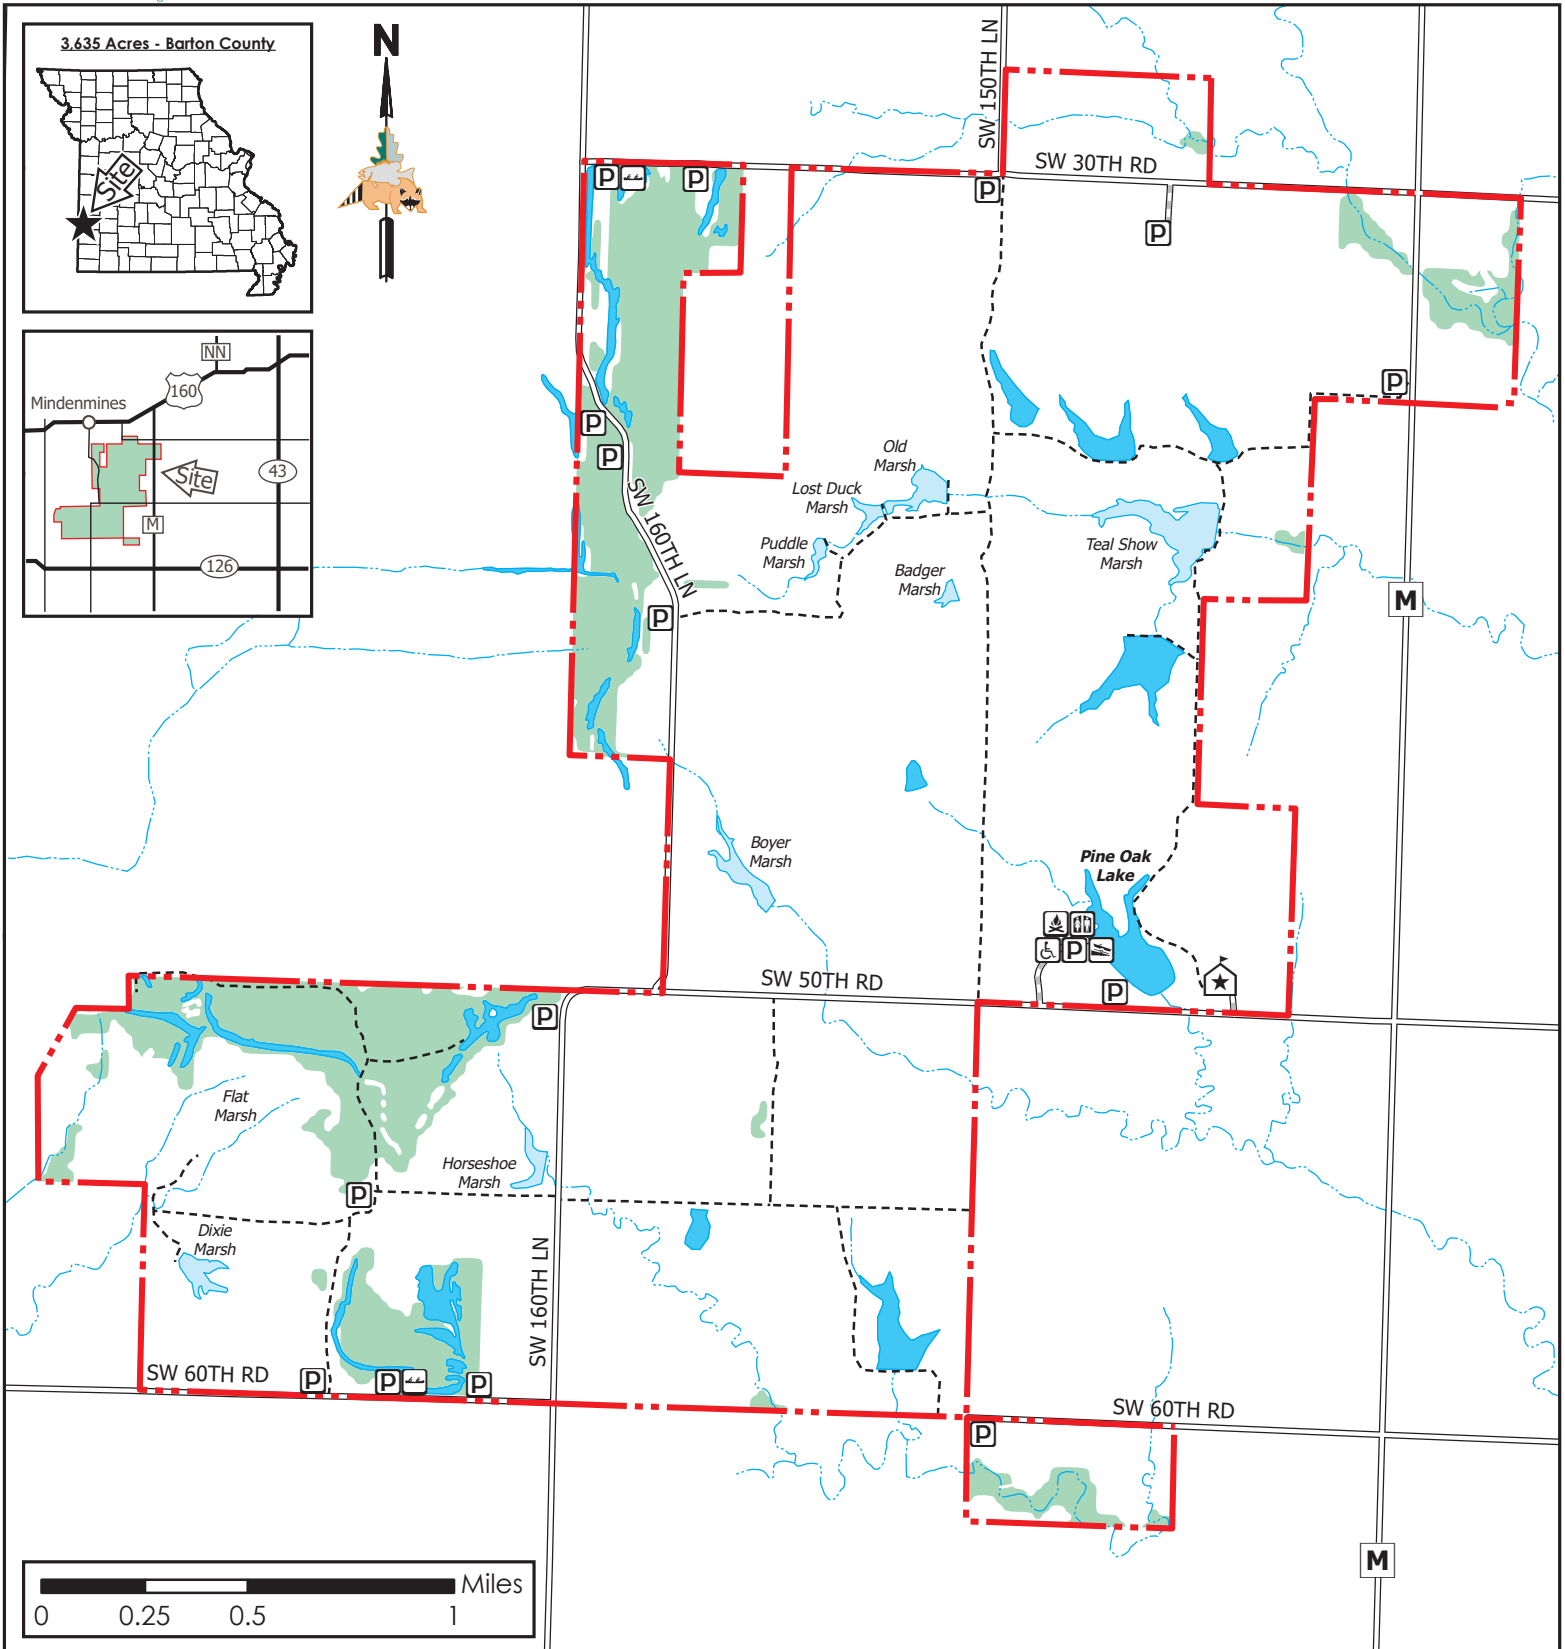

Shawnee Trail Conservation Area

Conservation Commission of the State of Missouri ©

Last Updated - 3/21/2019

3,635 Acres - Barton County

Legend			
	Conservation Area Office		Primitive Camping
	Disabled Accessible		Concrete Boat Ramp
	Parking Lot		Non-Concrete Boat Ramp
	MDC Land		Privy
	MDC Service Road		Non-MDC Road
	Wetland		Waterbody
	Stream		Forest

MAP DISCLAIMER: Although all data in this map have been compiled by the Missouri Department of Conservation, no warranty, expressed or implied, is made by the department as to the accuracy of the data and related materials. The act of distribution shall not constitute any such warranty, and no responsibility is assumed by the department in the use of these data or related materials.