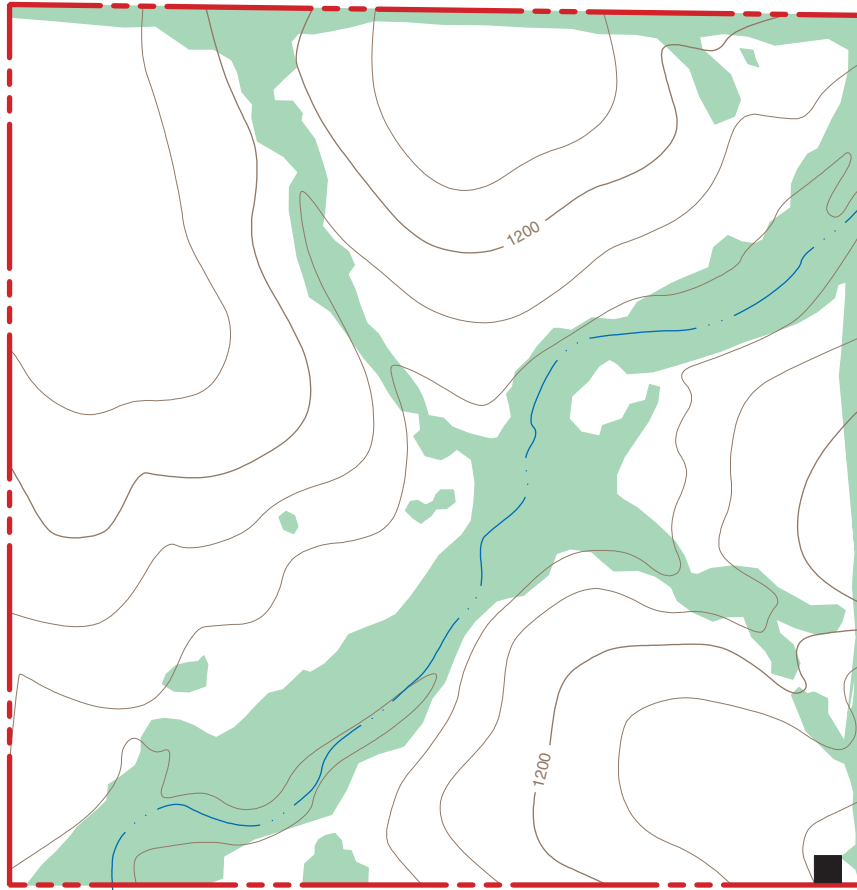

KICKAPOO PRAIRIE CONSERVATION AREA

LAWRENCE COUNTY
160 ACRES

SCALE

N

To Hwy. 97 →

VICINITY MAP

LEGEND

- Boundary
- Gravel Road
- Drainage
- Parking Lot
- Brushy Draws
- Topography