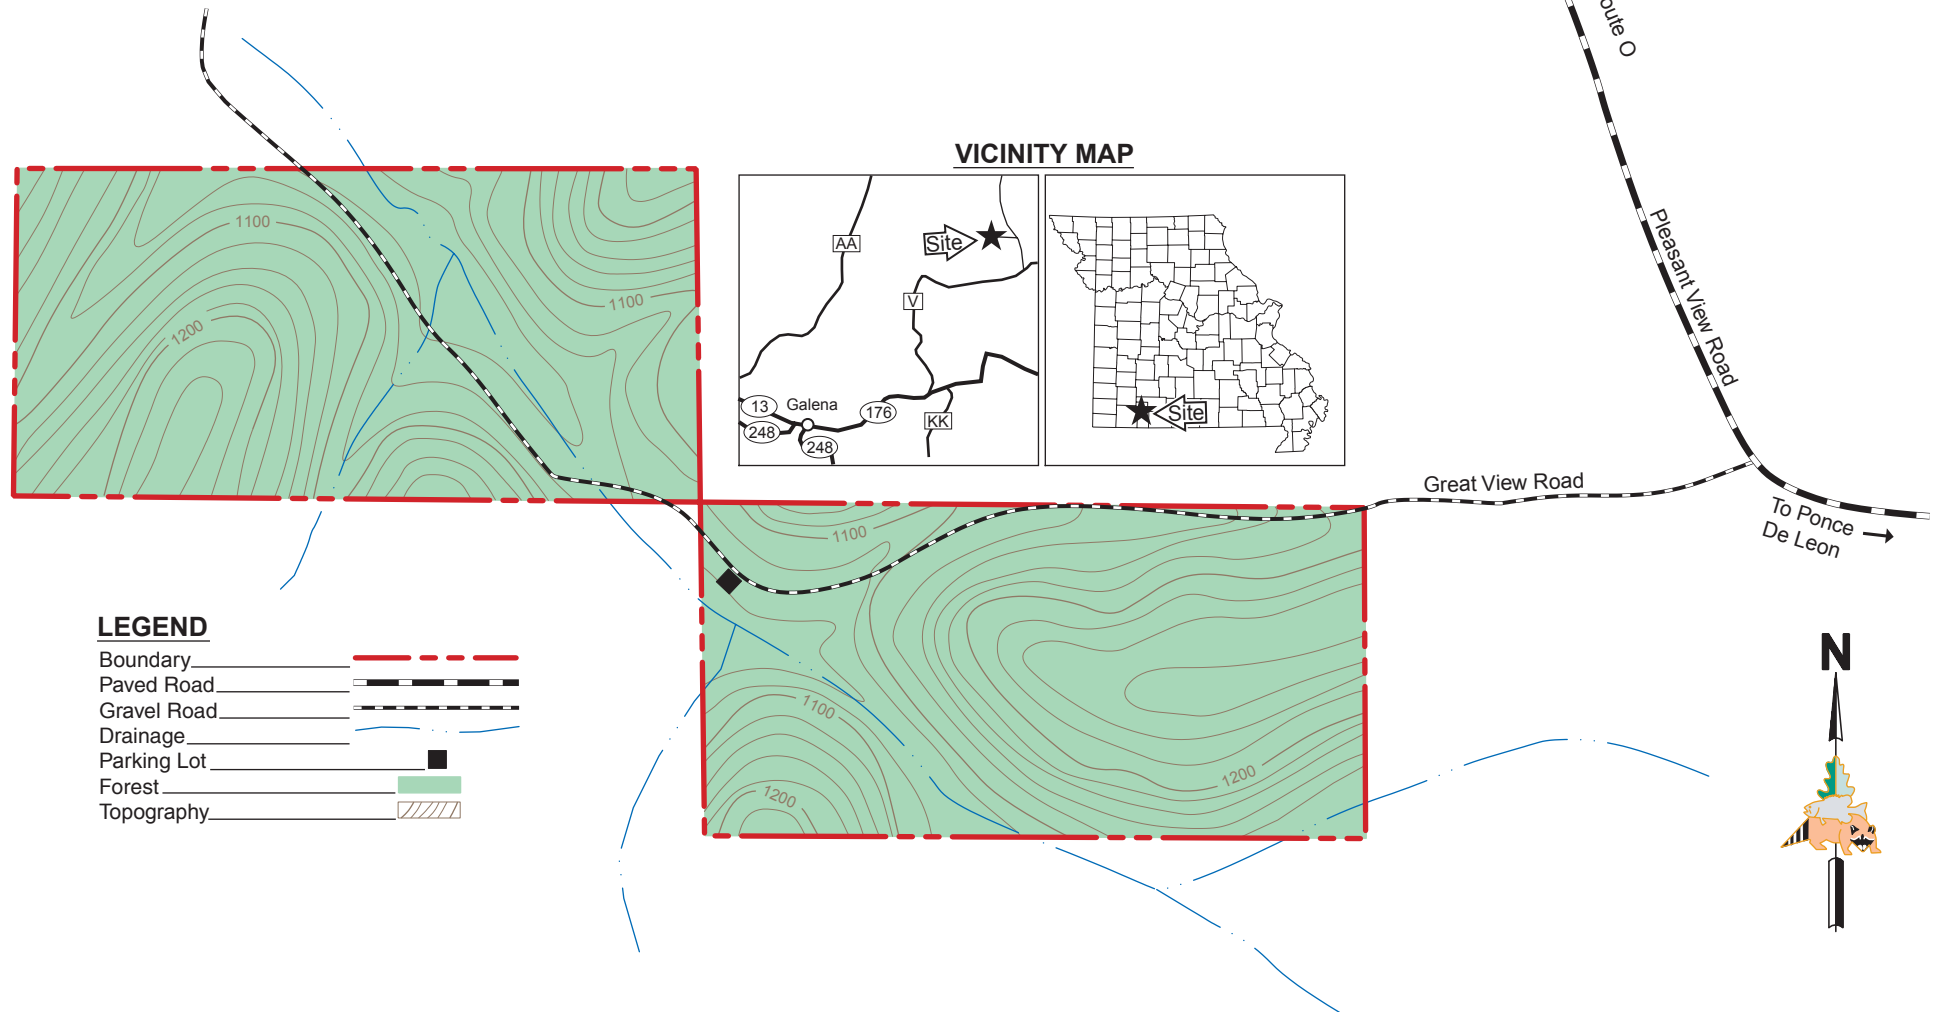

HOLLAND STATE FOREST

STONE COUNTY
160 ACRES

VICINITY MAP

LEGEND

- Boundary 
- Paved Road 
- Gravel Road 
- Drainage 
- Parking Lot 
- Forest 
- Topography 

SCALE