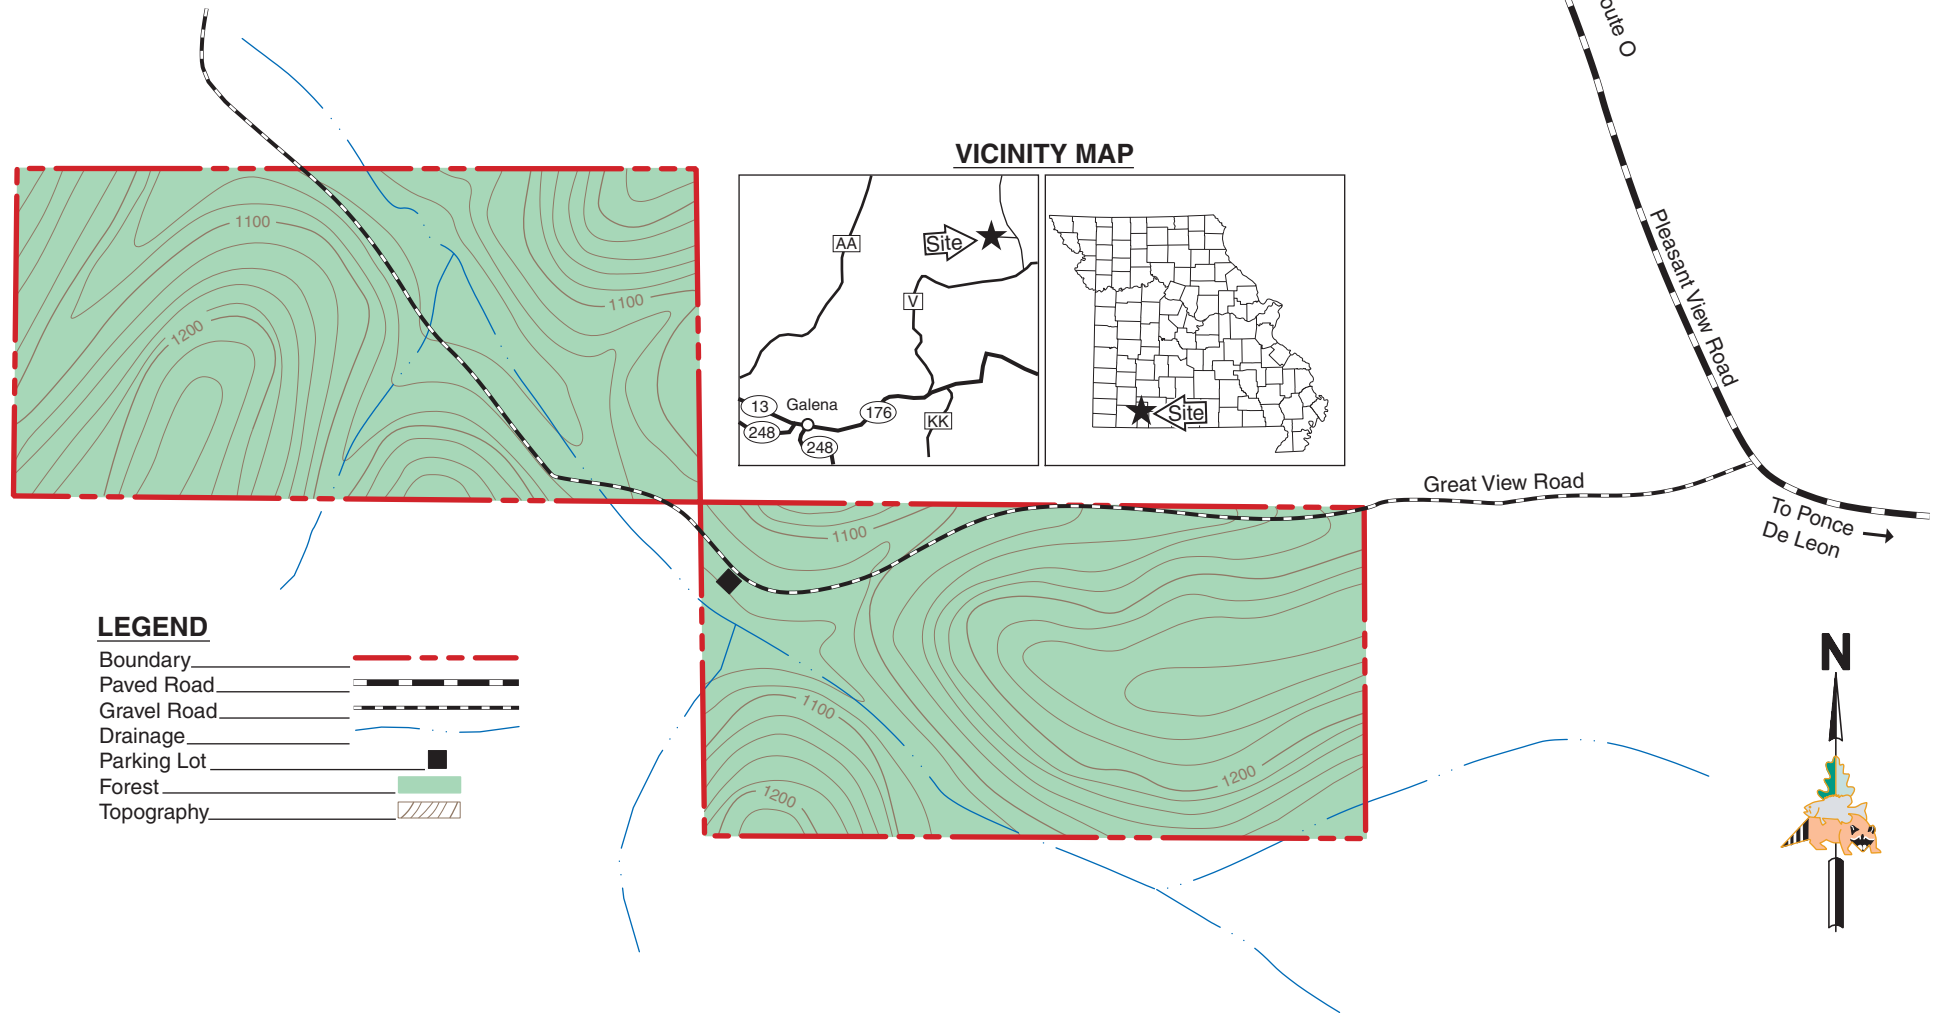

HOLLAND STATE FOREST

STONE COUNTY
160 ACRES

LEGEND

- Boundary
- Paved Road
- Gravel Road
- Drainage
- Parking Lot
- Forest
- Topography

SCALE