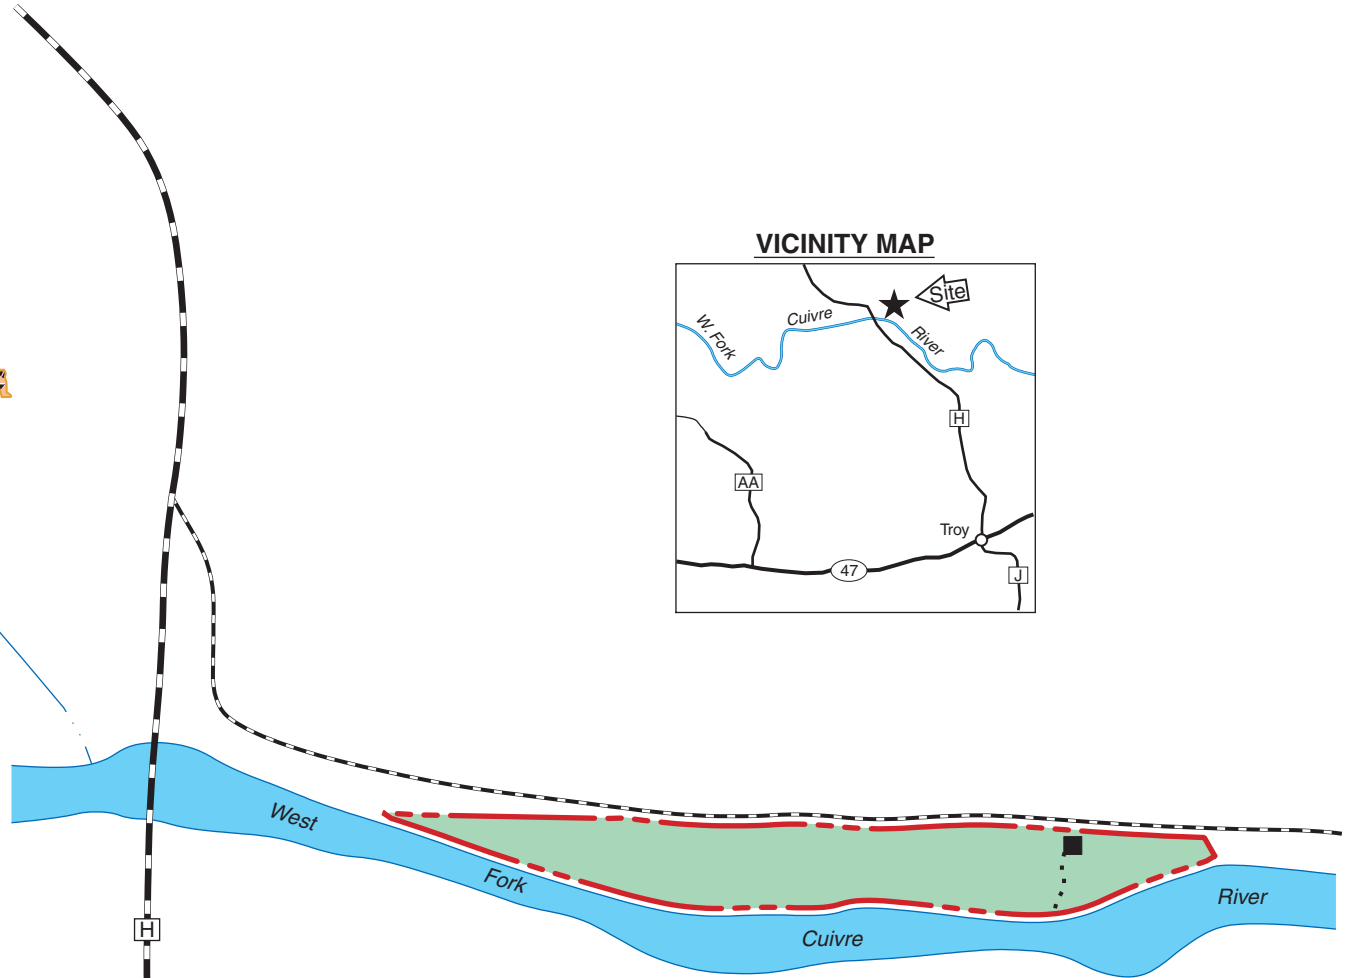

CROUCH ACCESS

LINCOLN COUNTY
2 ACRES

VICINITY MAP

KEY MAP

LEGEND

- Boundary 
- Paved Road 
- Gravel Road 
- Drainage 
- Parking Lot 
- Forest 
- Area Access Trail 

SCALE

To Troy →