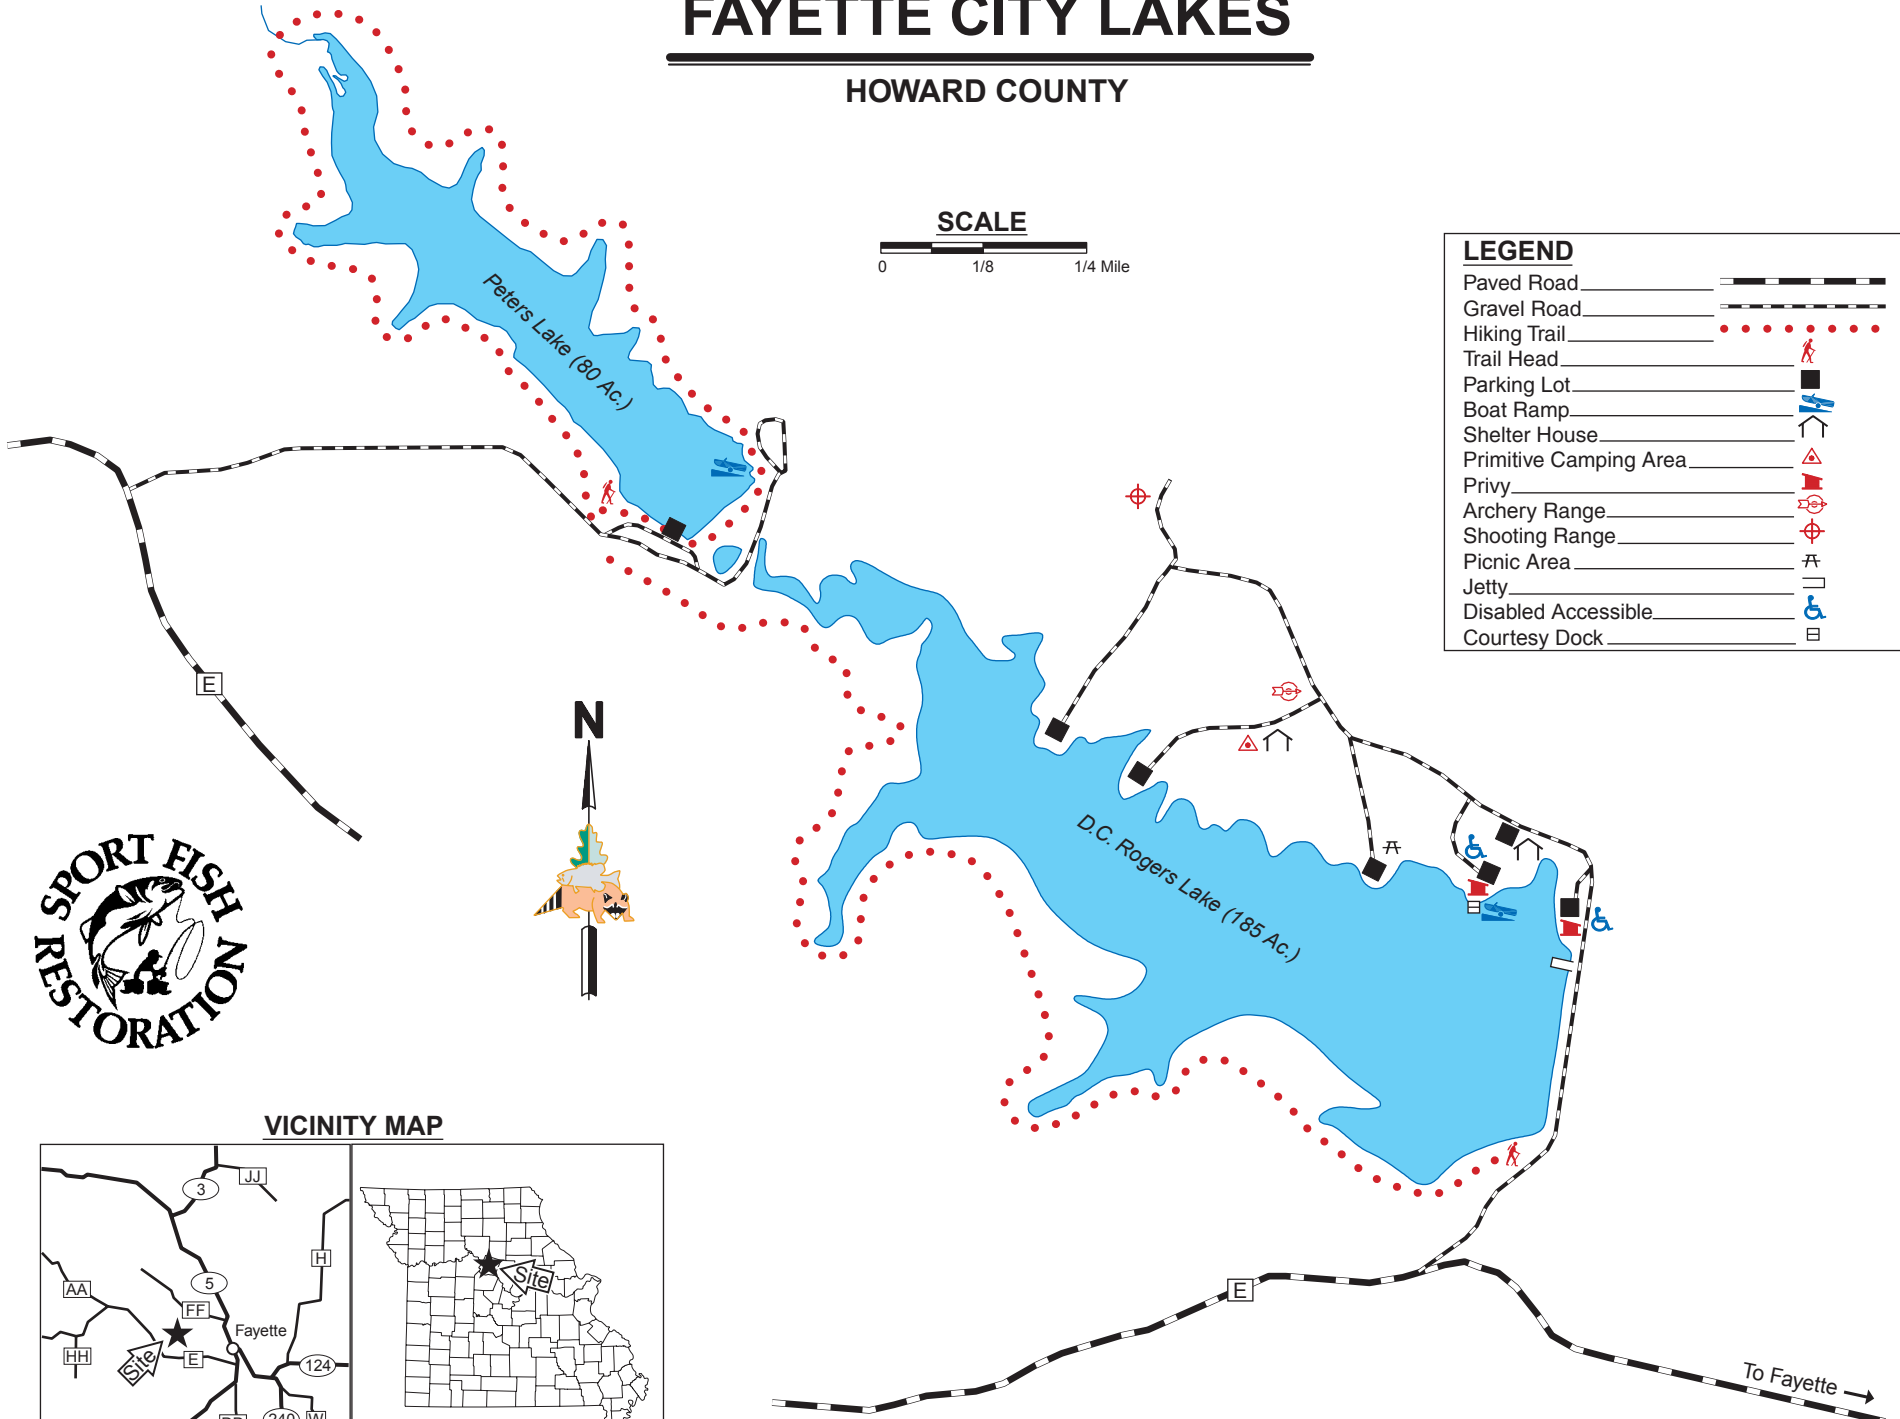

FAYETTE CITY LAKES

HOWARD COUNTY

SCALE

0 1/8 1/4 Mile

LEGEND

Paved Road	
Gravel Road	
Hiking Trail	
Trail Head	
Parking Lot	
Boat Ramp	
Shelter House	
Primitive Camping Area	
Privy	
Archery Range	
Shooting Range	
Picnic Area	
Jetty	
Disabled Accessible	
Courtesy Dock	

VICINITY MAP