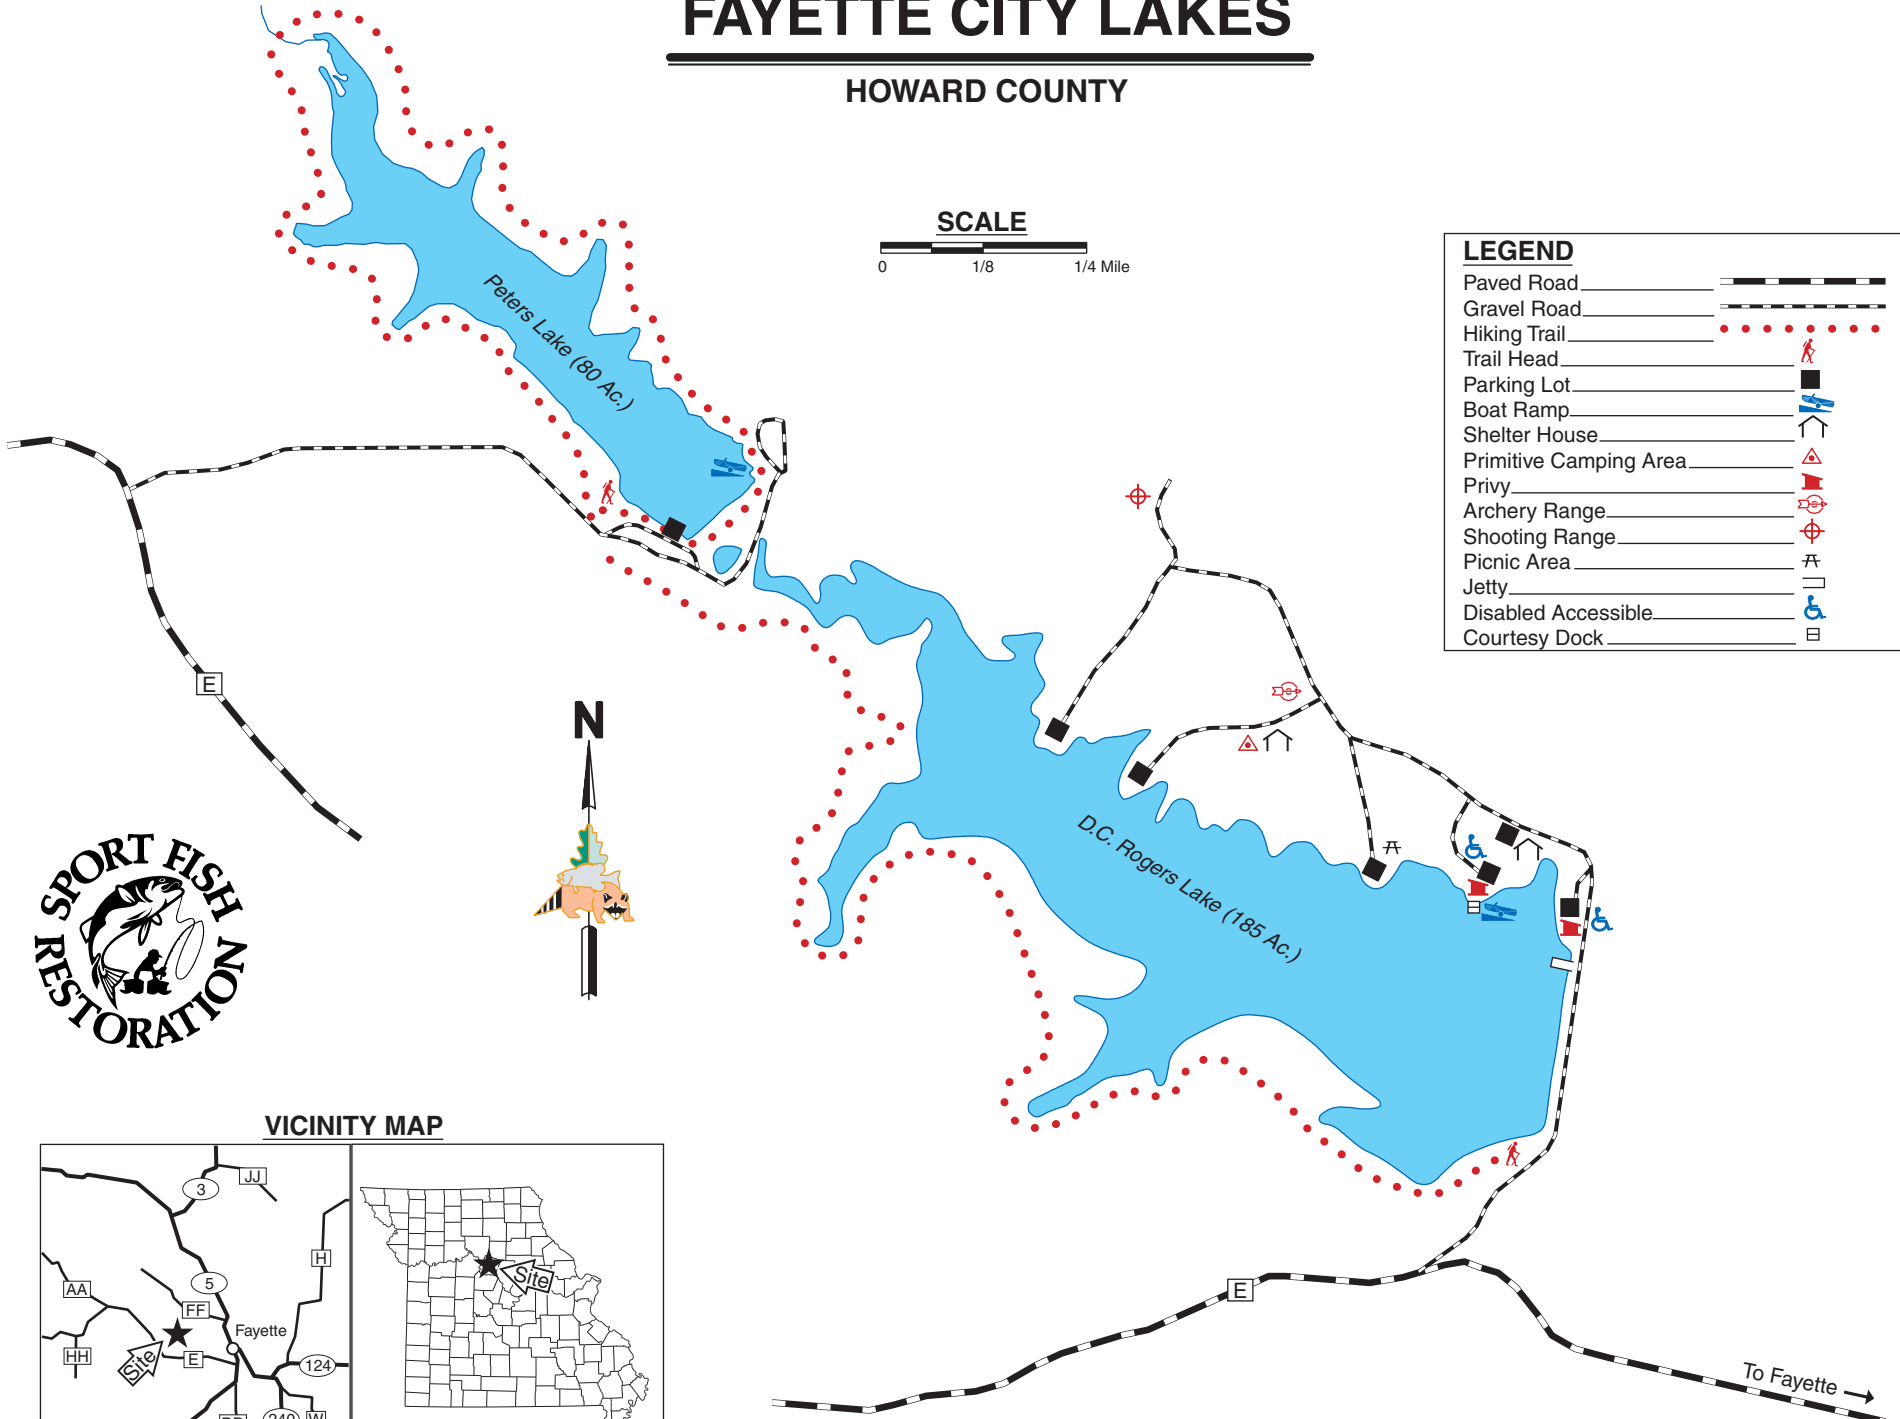

FAYETTE CITY LAKES

HOWARD COUNTY

SCALE

0 1/8 1/4 Mile

LEGEND

Paved Road	
Gravel Road	
Hiking Trail	
Trail Head	
Parking Lot	
Boat Ramp	
Shelter House	
Primitive Camping Area	
Privy	
Archery Range	
Shooting Range	
Picnic Area	
Jetty	
Disabled Accessible	
Courtesy Dock	

VICINITY MAP