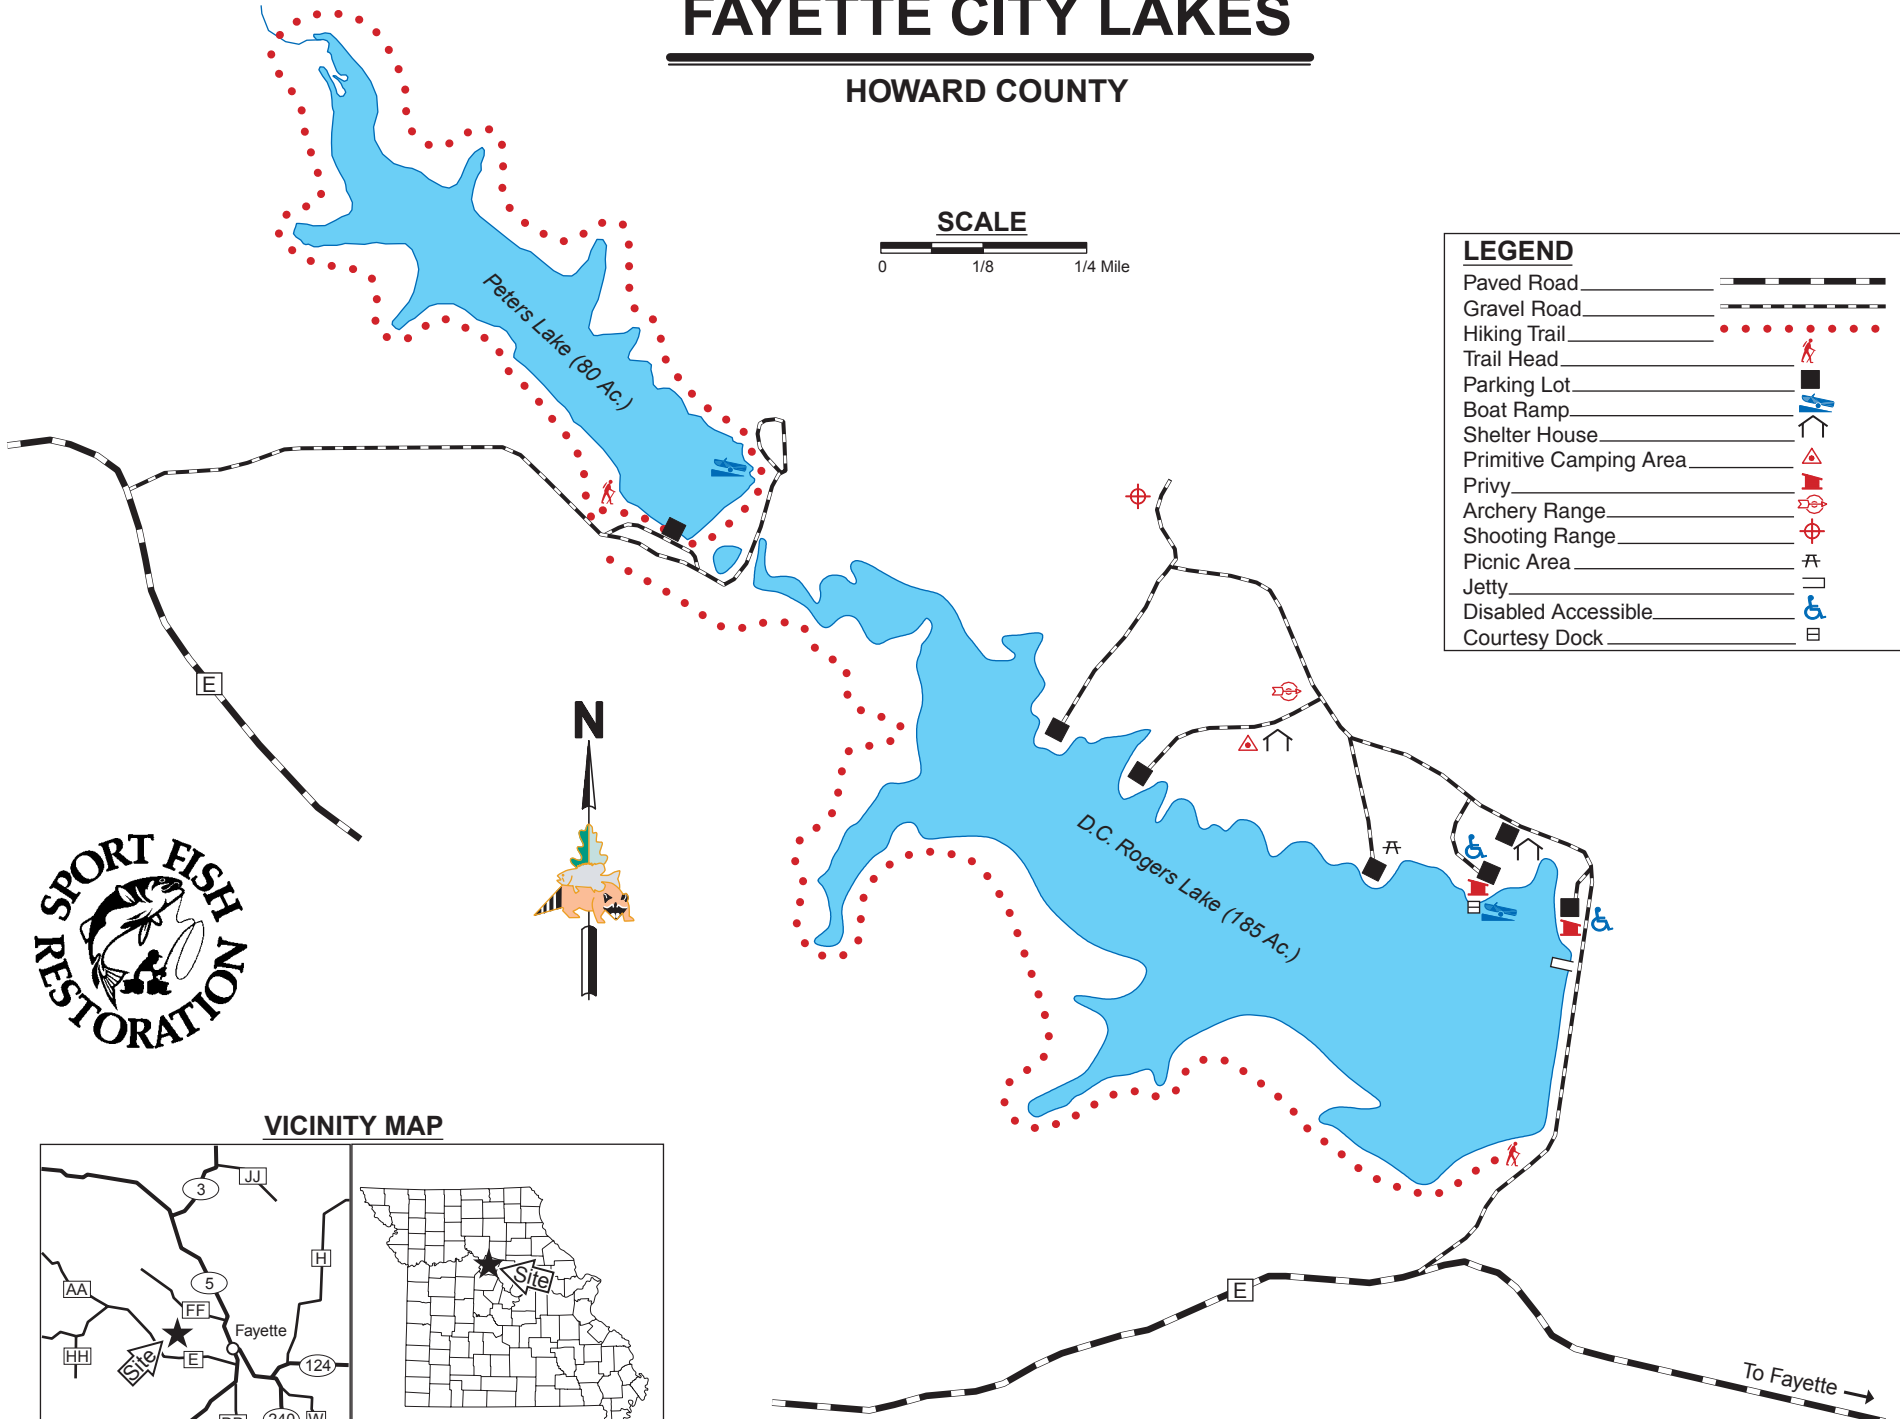

FAYETTE CITY LAKES

HOWARD COUNTY

SCALE

0 1/8 1/4 Mile

LEGEND

Paved Road	
Gravel Road	
Hiking Trail	
Trail Head	
Parking Lot	
Boat Ramp	
Shelter House	
Primitive Camping Area	
Privy	
Archery Range	
Shooting Range	
Picnic Area	
Jetty	
Disabled Accessible	
Courtesy Dock	

VICINITY MAP