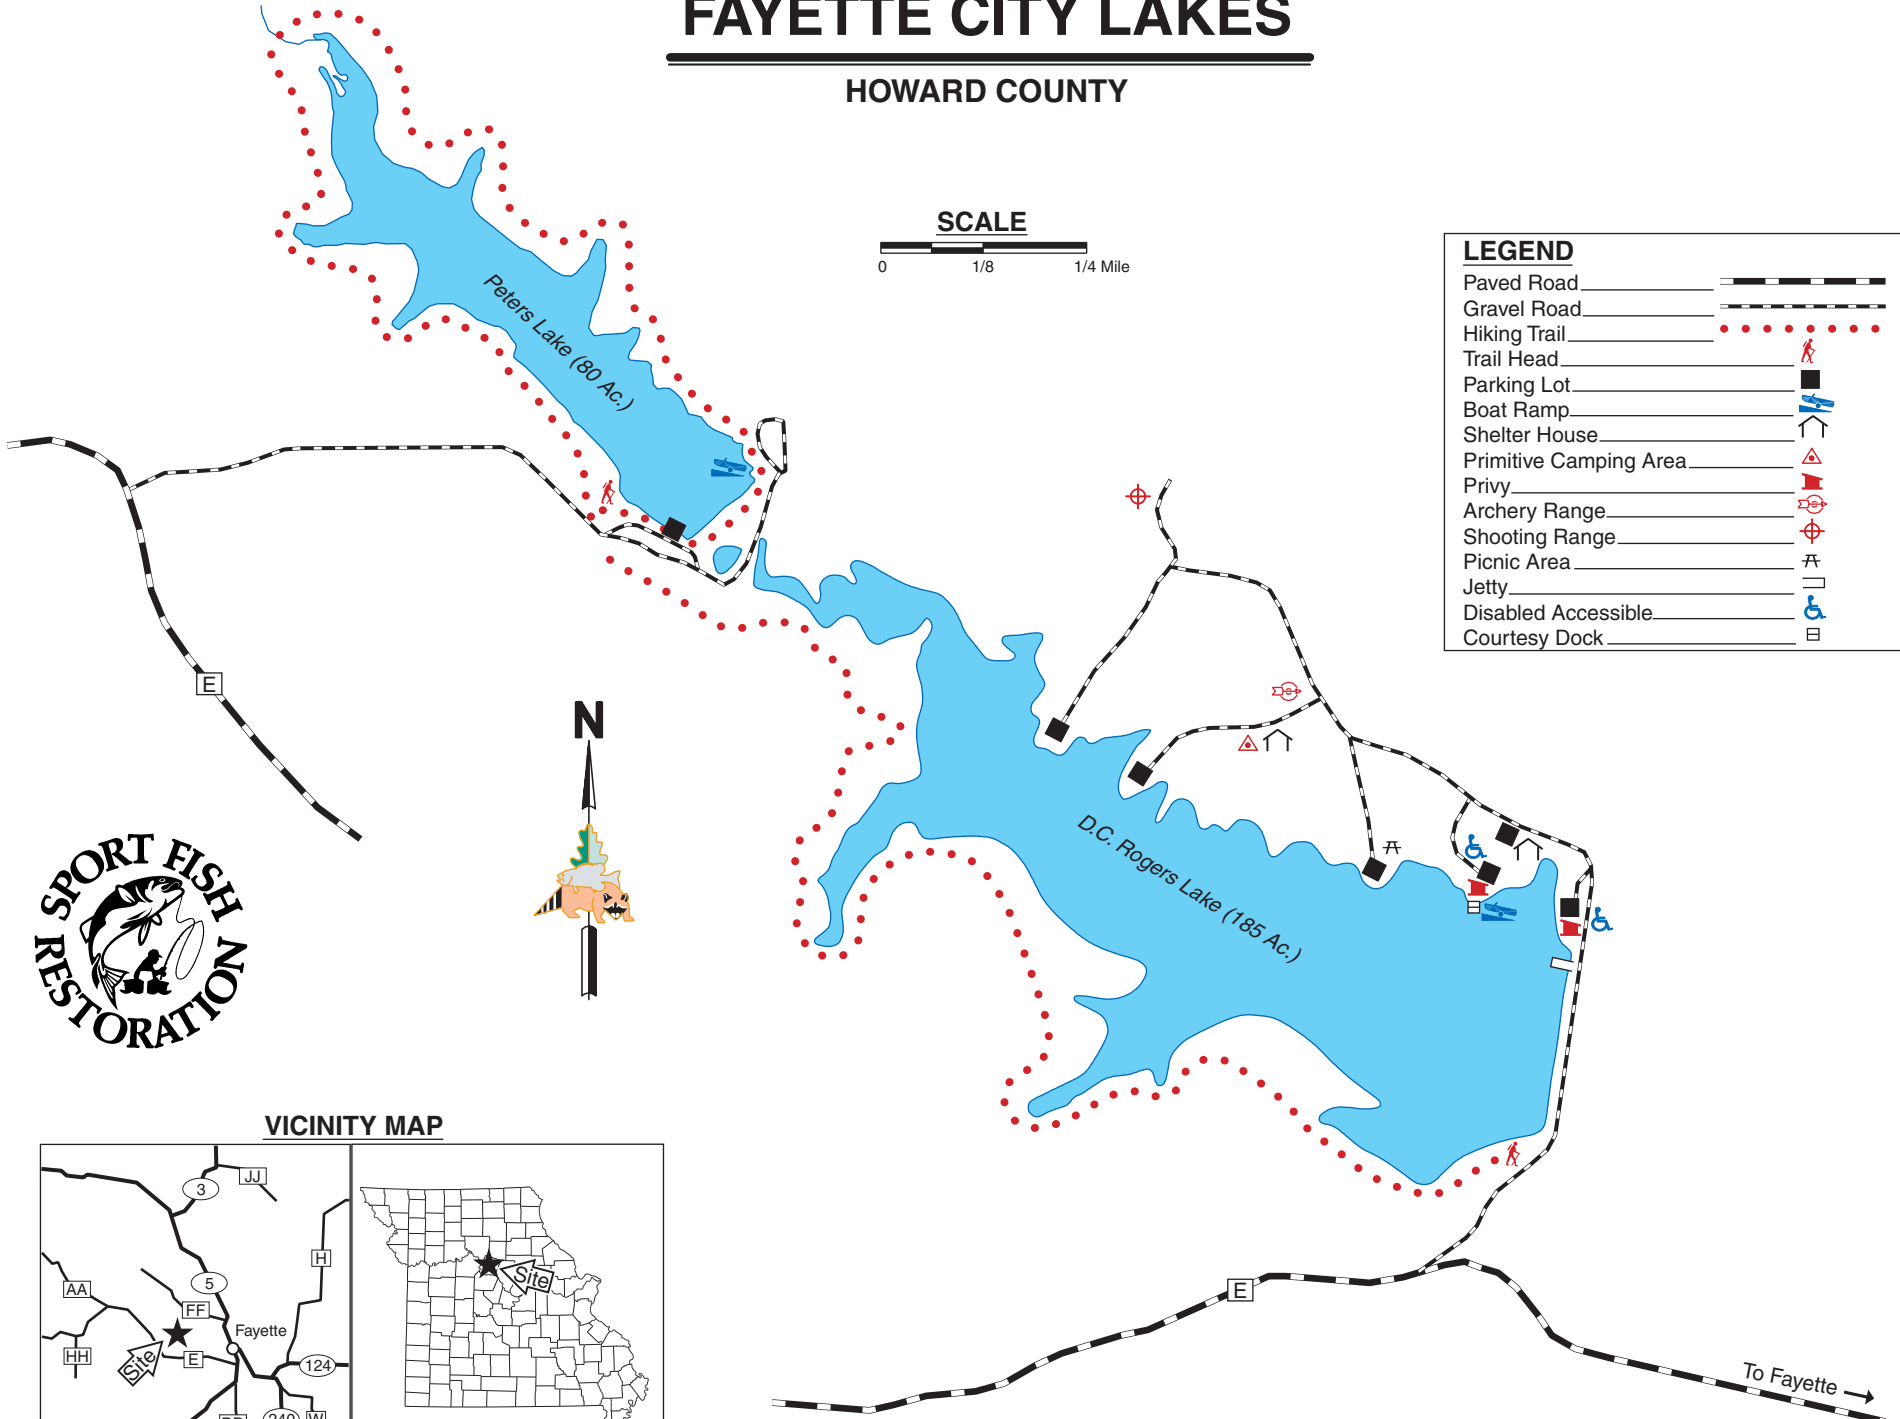

# FAYETTE CITY LAKES

HOWARD COUNTY

## SCALE

0 1/8 1/4 Mile

## LEGEND

Paved Road	
Gravel Road	
Hiking Trail	
Trail Head	
Parking Lot	
Boat Ramp	
Shelter House	
Primitive Camping Area	
Privy	
Archery Range	
Shooting Range	
Picnic Area	
Jetty	
Disabled Accessible	
Courtesy Dock	

## VICINITY MAP