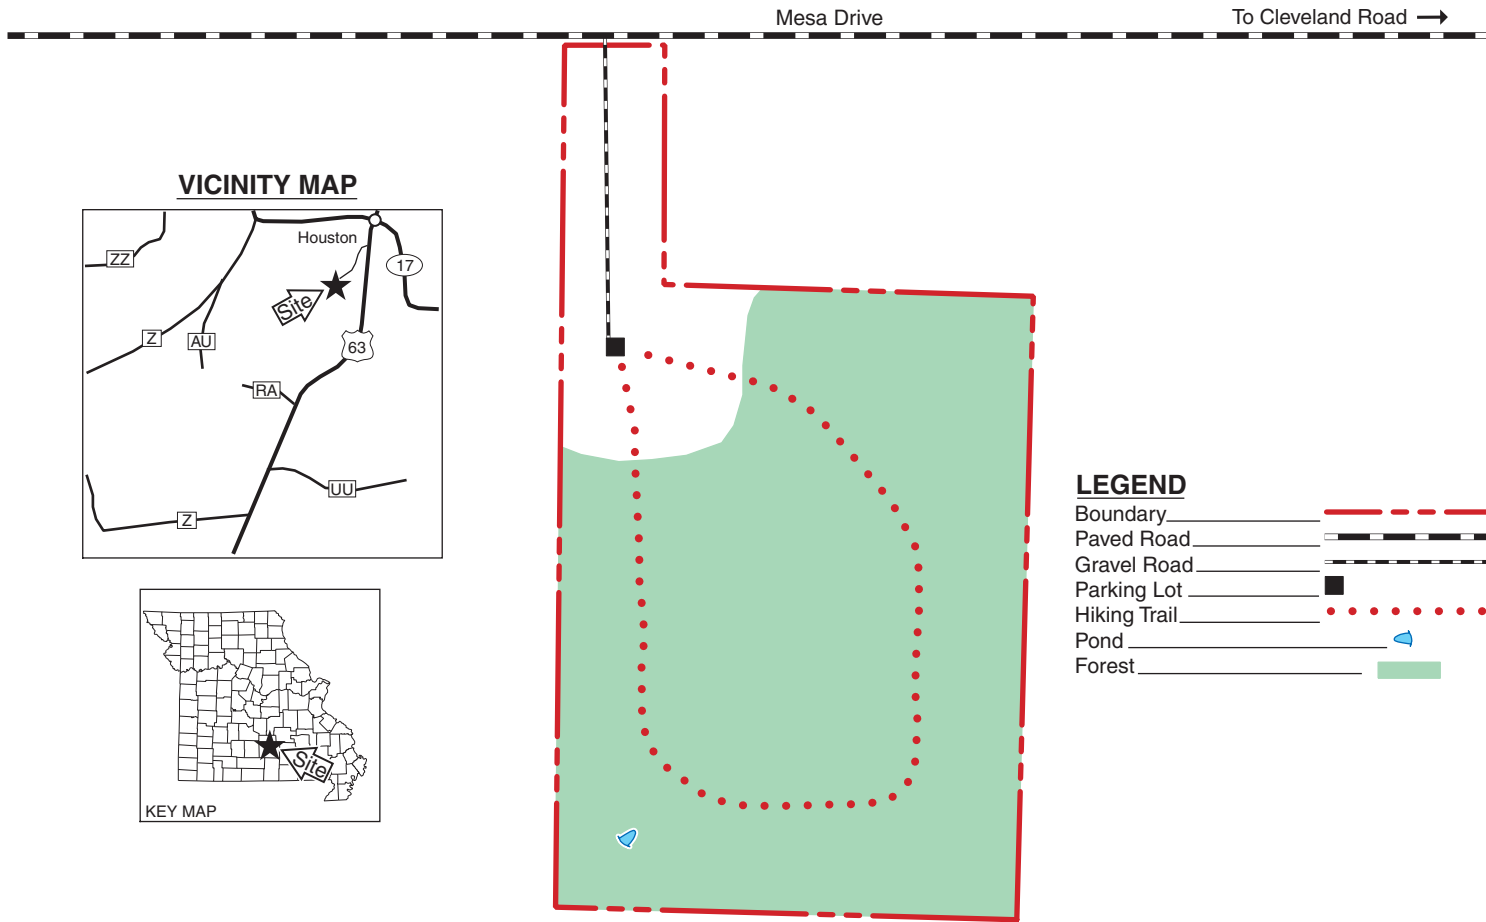

LOIS ARLENE BOESL OUTDOOR EDUCATION AREA

TEXAS COUNTY
9 ACRES

VICINITY MAP

LEGEND

- Boundary
- Paved Road
- Gravel Road
- Parking Lot
- Hiking Trail
- Pond
- Forest

SCALE