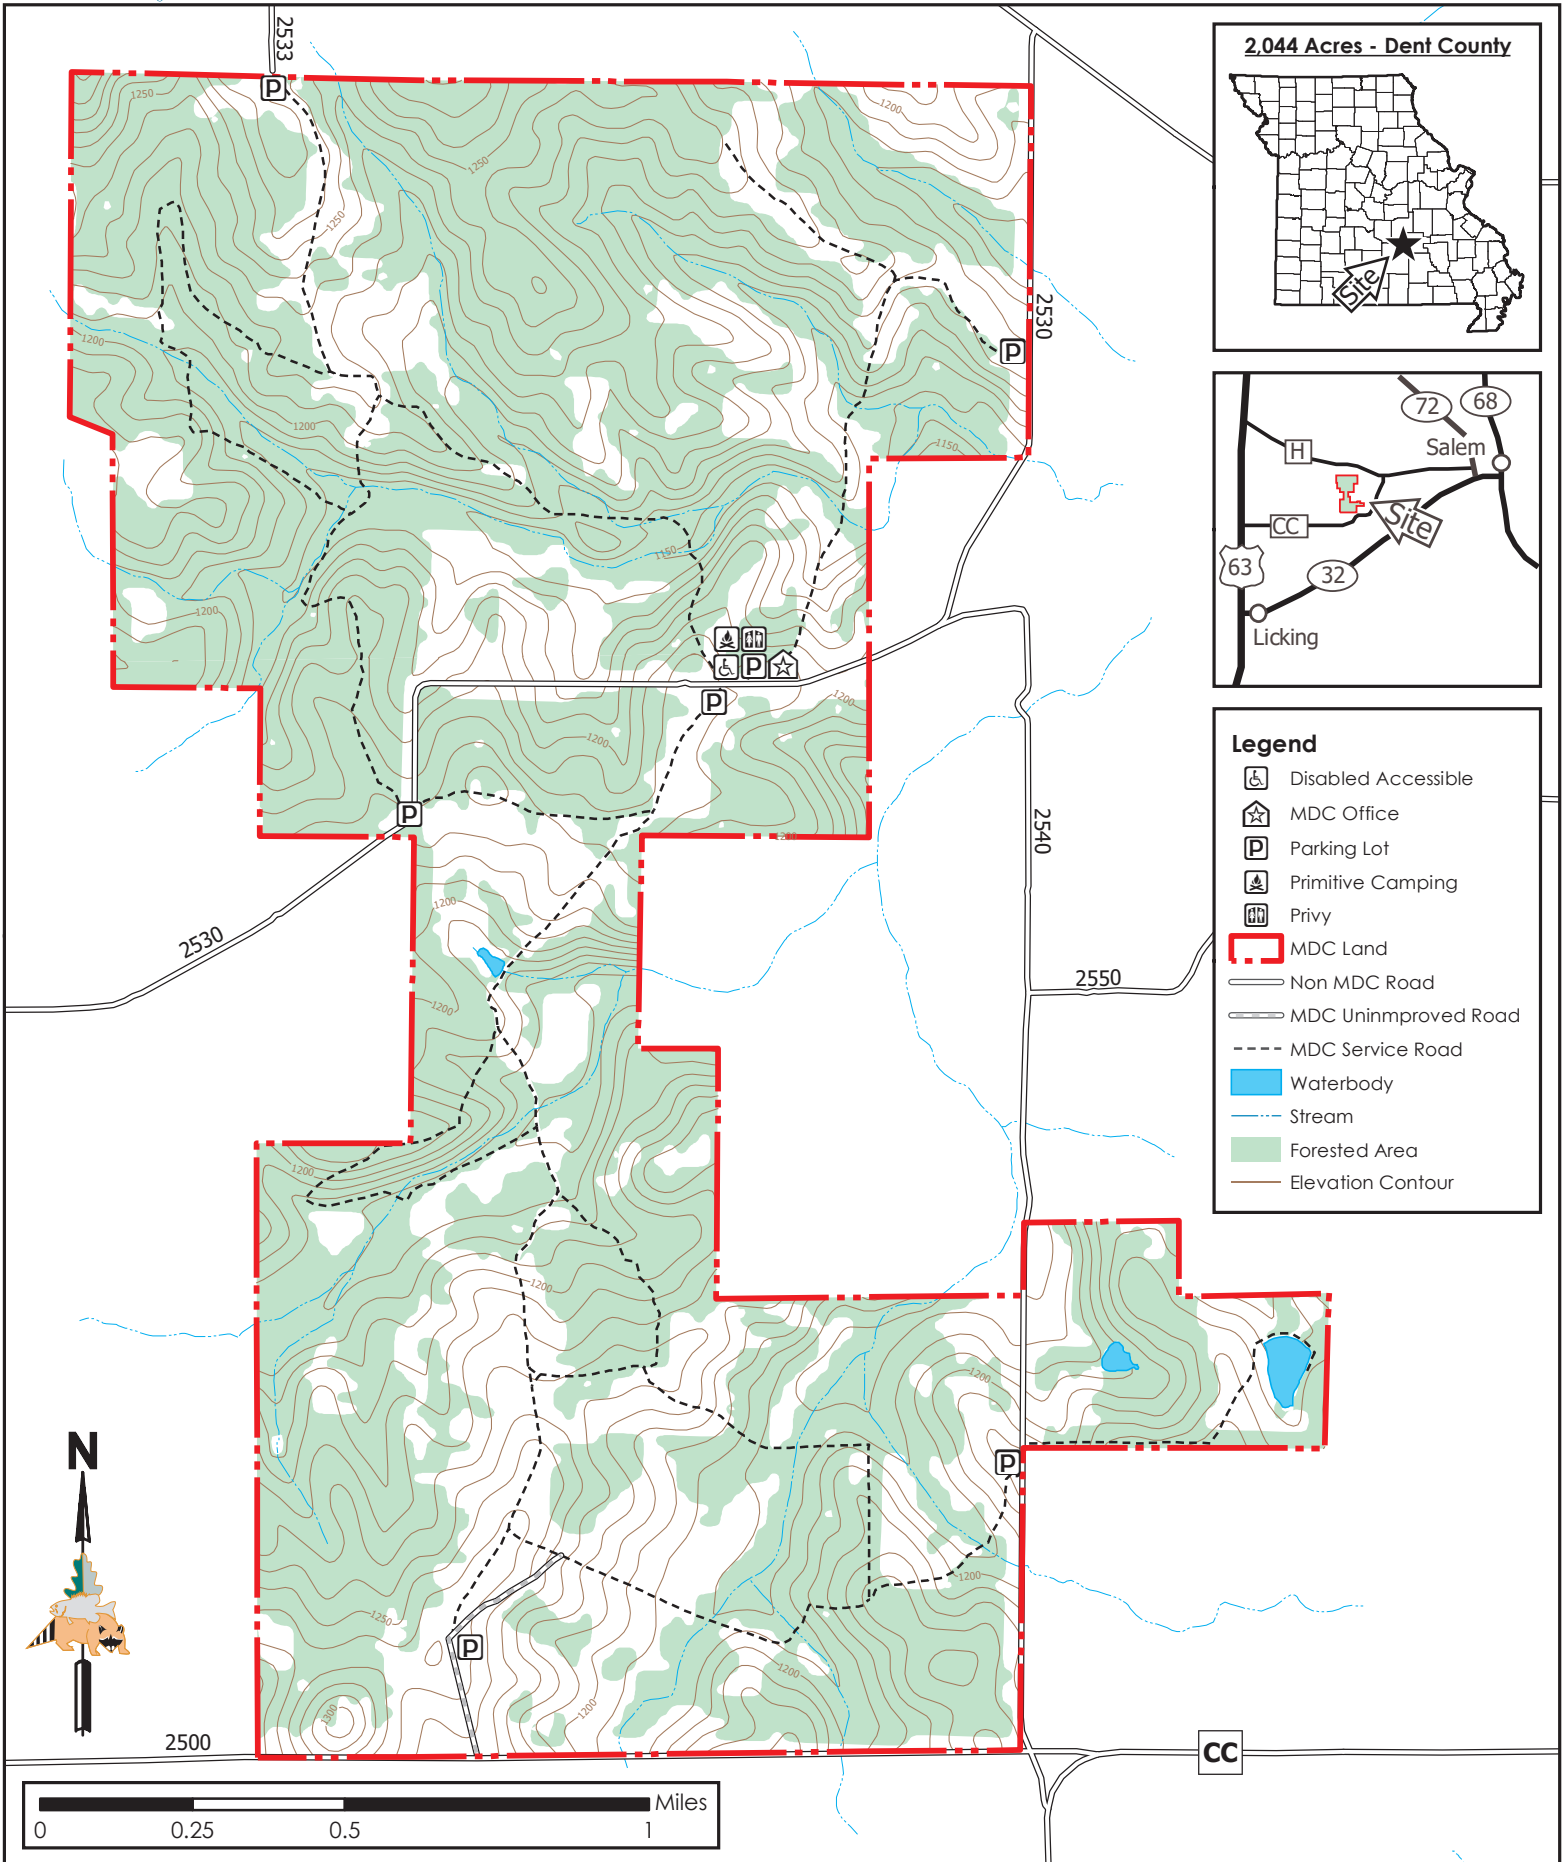

White River Trace Conservation Area

Conservation Commission of the State of Missouri ©

Last Updated - 3/13/2019

MAP DISCLAIMER: Although all data in this map have been compiled by the Missouri Department of Conservation, no warranty, expressed or implied, is made by the department as to the accuracy of the data and related materials. The act of distribution shall not constitute any such warranty, and no responsibility is assumed by the department in the use of these data or related materials.