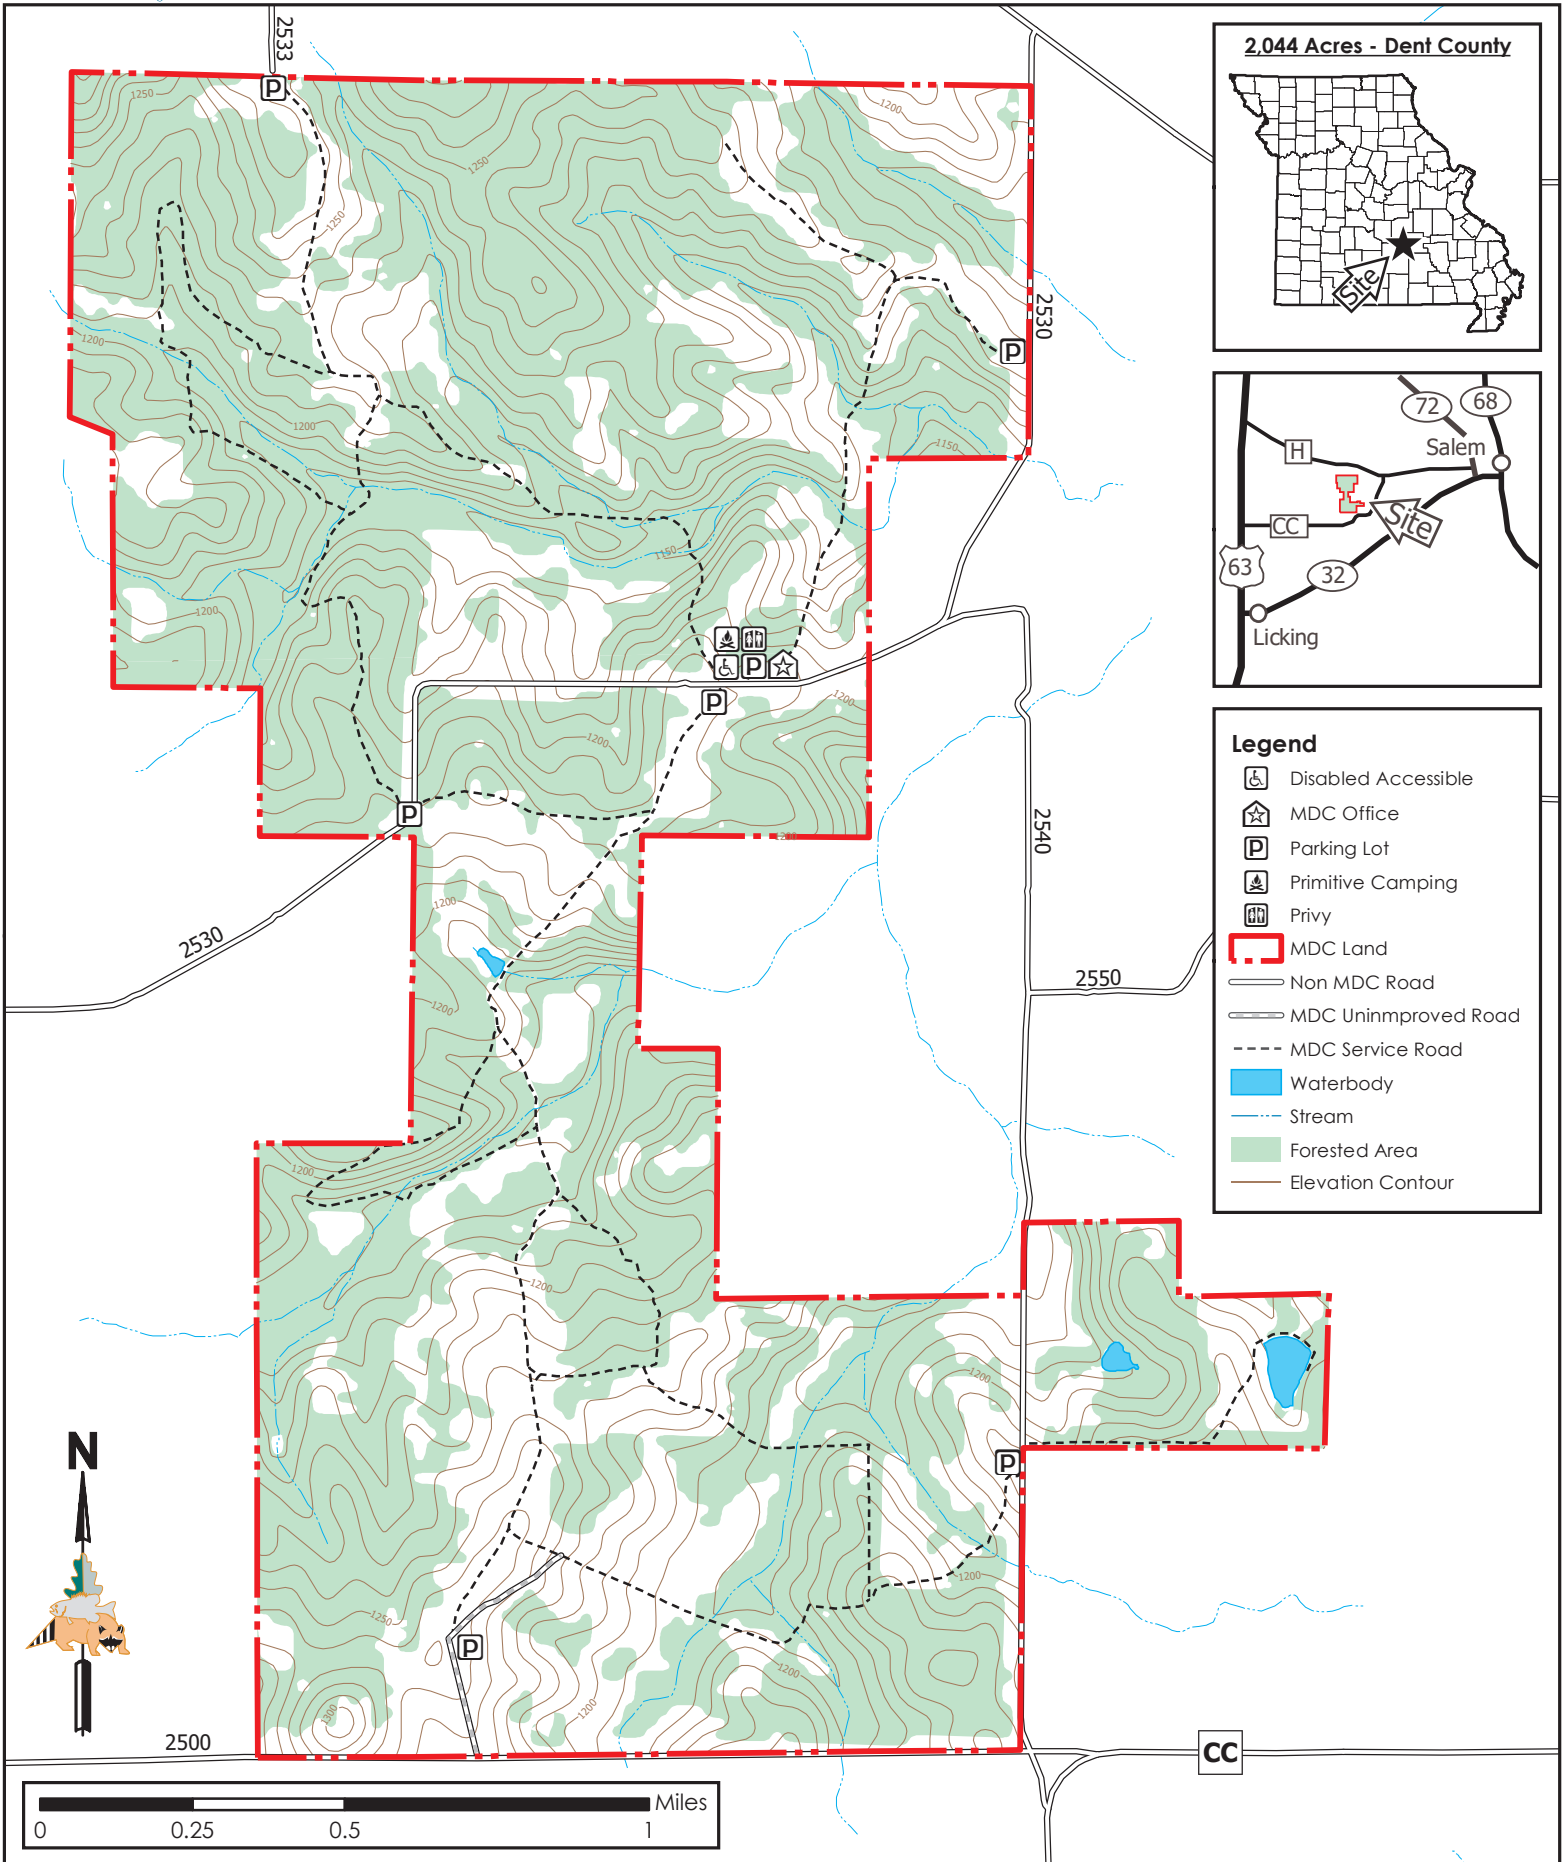

White River Trace Conservation Area

Conservation Commission of the State of Missouri ©

Last Updated - 3/13/2019

Legend

- Disabled Accessible
- MDC Office
- Parking Lot
- Primitive Camping
- Privy
- MDC Land
- Non MDC Road
- MDC Unimproved Road
- MDC Service Road
- Waterbody
- Stream
- Forested Area
- Elevation Contour

MAP DISCLAIMER: Although all data in this map have been compiled by the Missouri Department of Conservation, no warranty, expressed or implied, is made by the department as to the accuracy of the data and related materials. The act of distribution shall not constitute any such warranty, and no responsibility is assumed by the department in the use of these data or related materials.