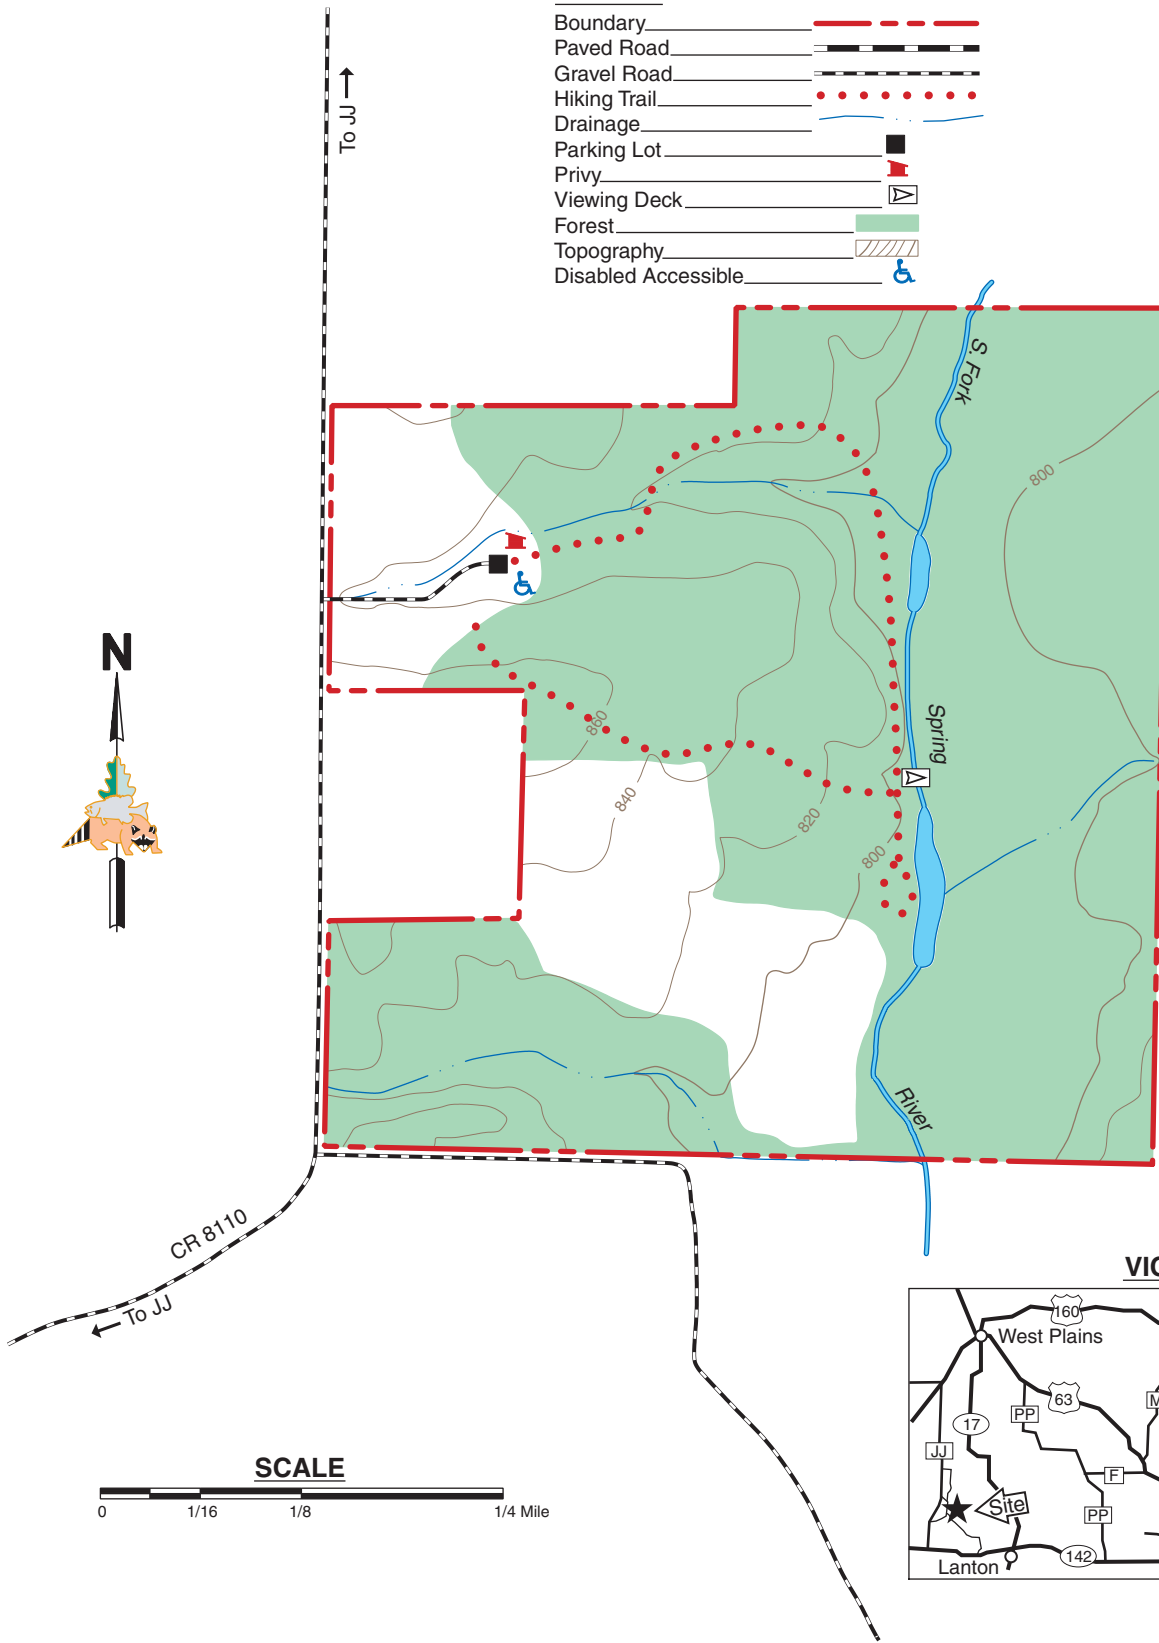

# ARCHIE and GRACIE VANDERHOEF MEMORIAL STATE FOREST

HOWELL COUNTY  
140 ACRES

## LEGEND

- Boundary 
- Paved Road 
- Gravel Road 
- Hiking Trail 
- Drainage 
- Parking Lot 
- Privy 
- Viewing Deck 
- Forest 
- Topography 
- Disabled Accessible 

## VICINITY MAP

## SCALE