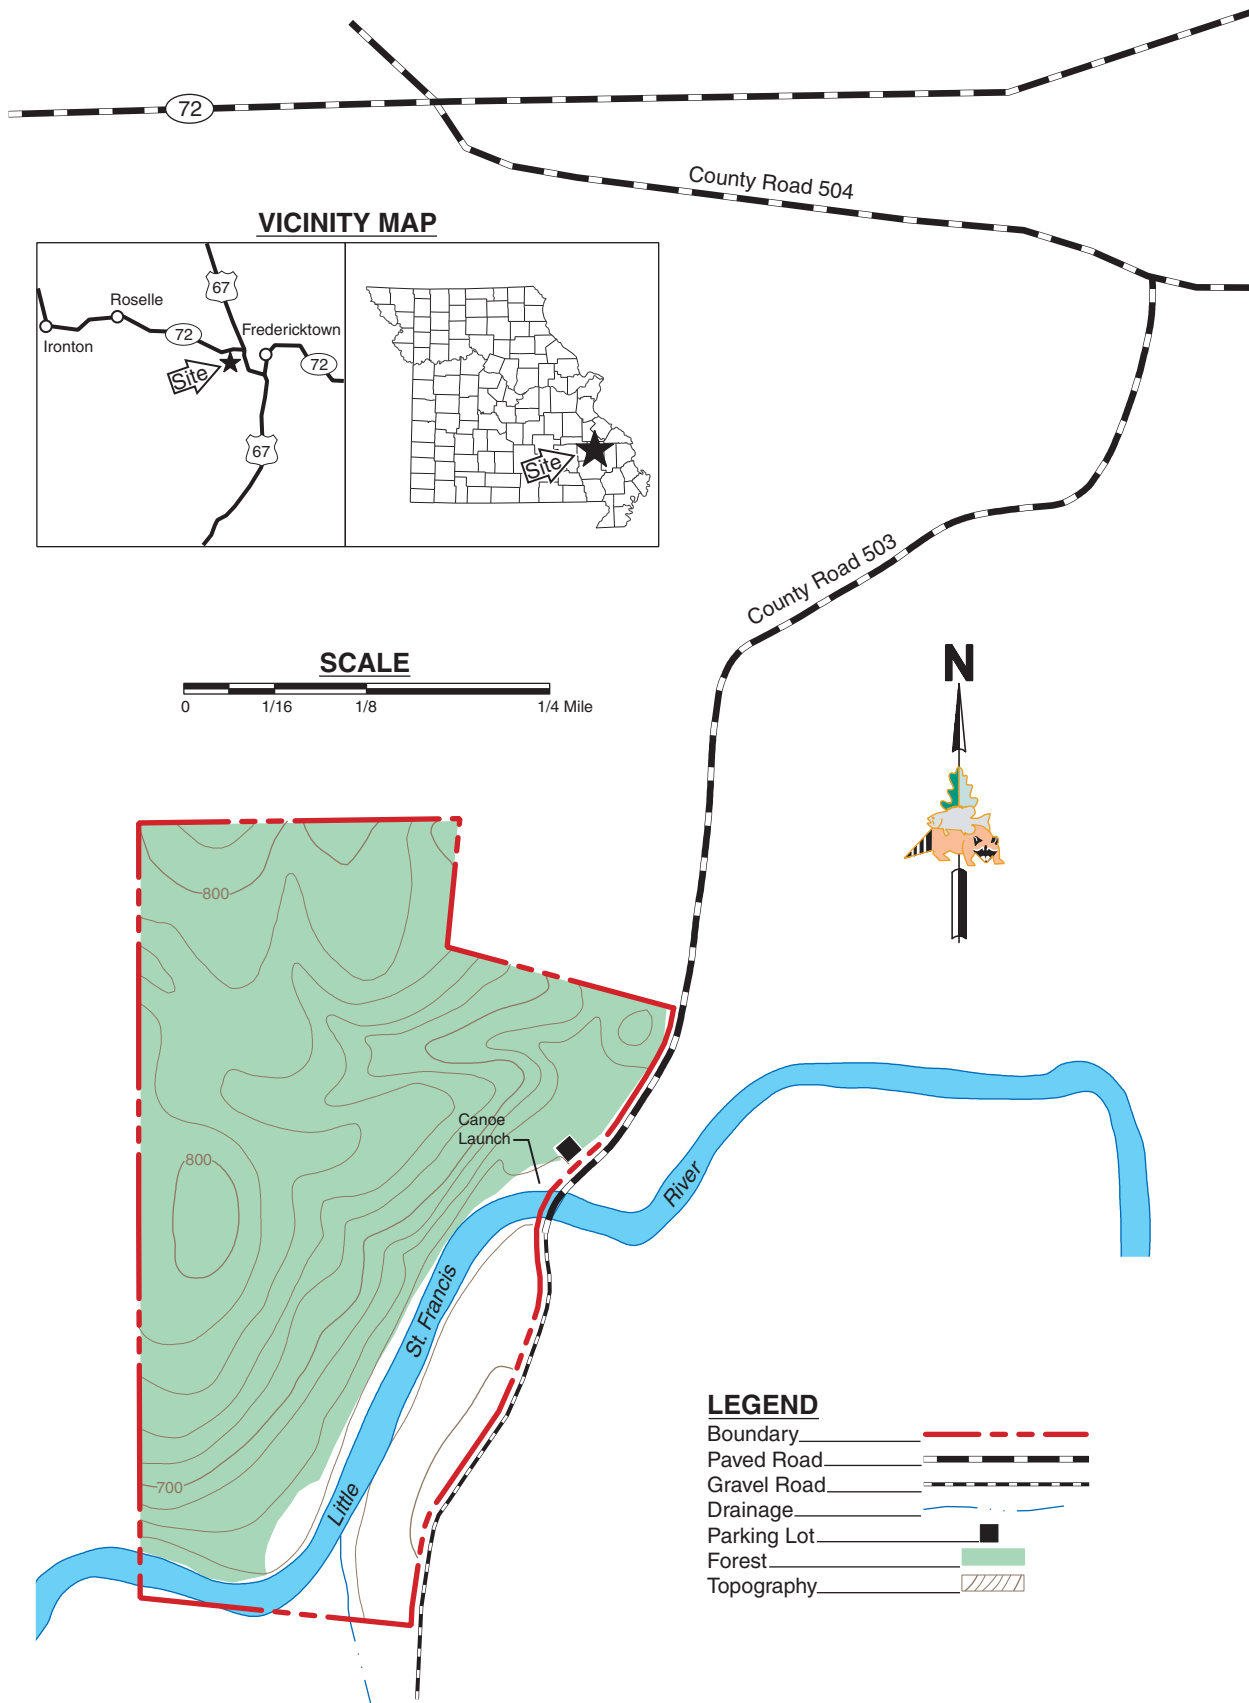

THOMPSON FORD ACCESS

MADISON COUNTY
84 ACRES

VICINITY MAP

SCALE

LEGEND

- Boundary
- Paved Road
- Gravel Road
- Drainage
- Parking Lot
- Forest
- Topography