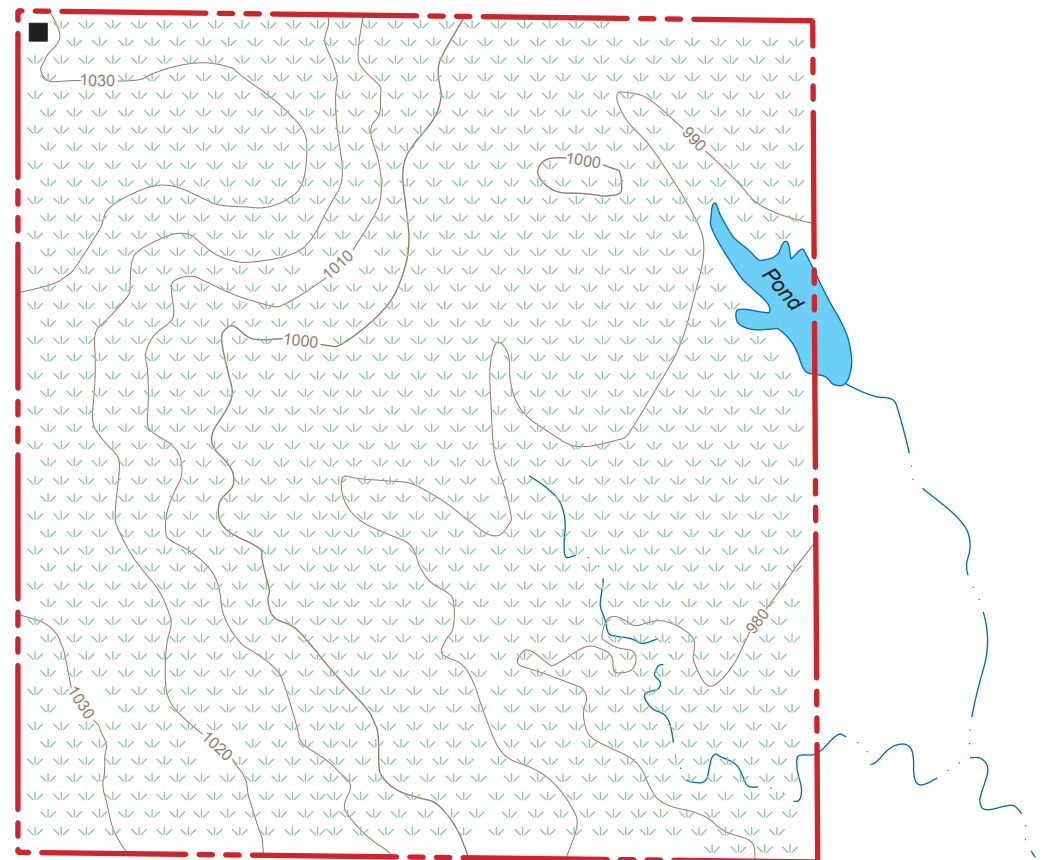

# TREATY LINE PRAIRIE CONSERVATION AREA

BARTON COUNTY  
168 ACRES

To Hwy. 160 ↑  
SE 40th Lane

← To Route KK

SE 20th Road

To Route T →

## VICINITY MAP

## LEGEND

- Boundary
- Gravel Road
- Drainage
- Parking Lot
- Native Prairie

## SCALE