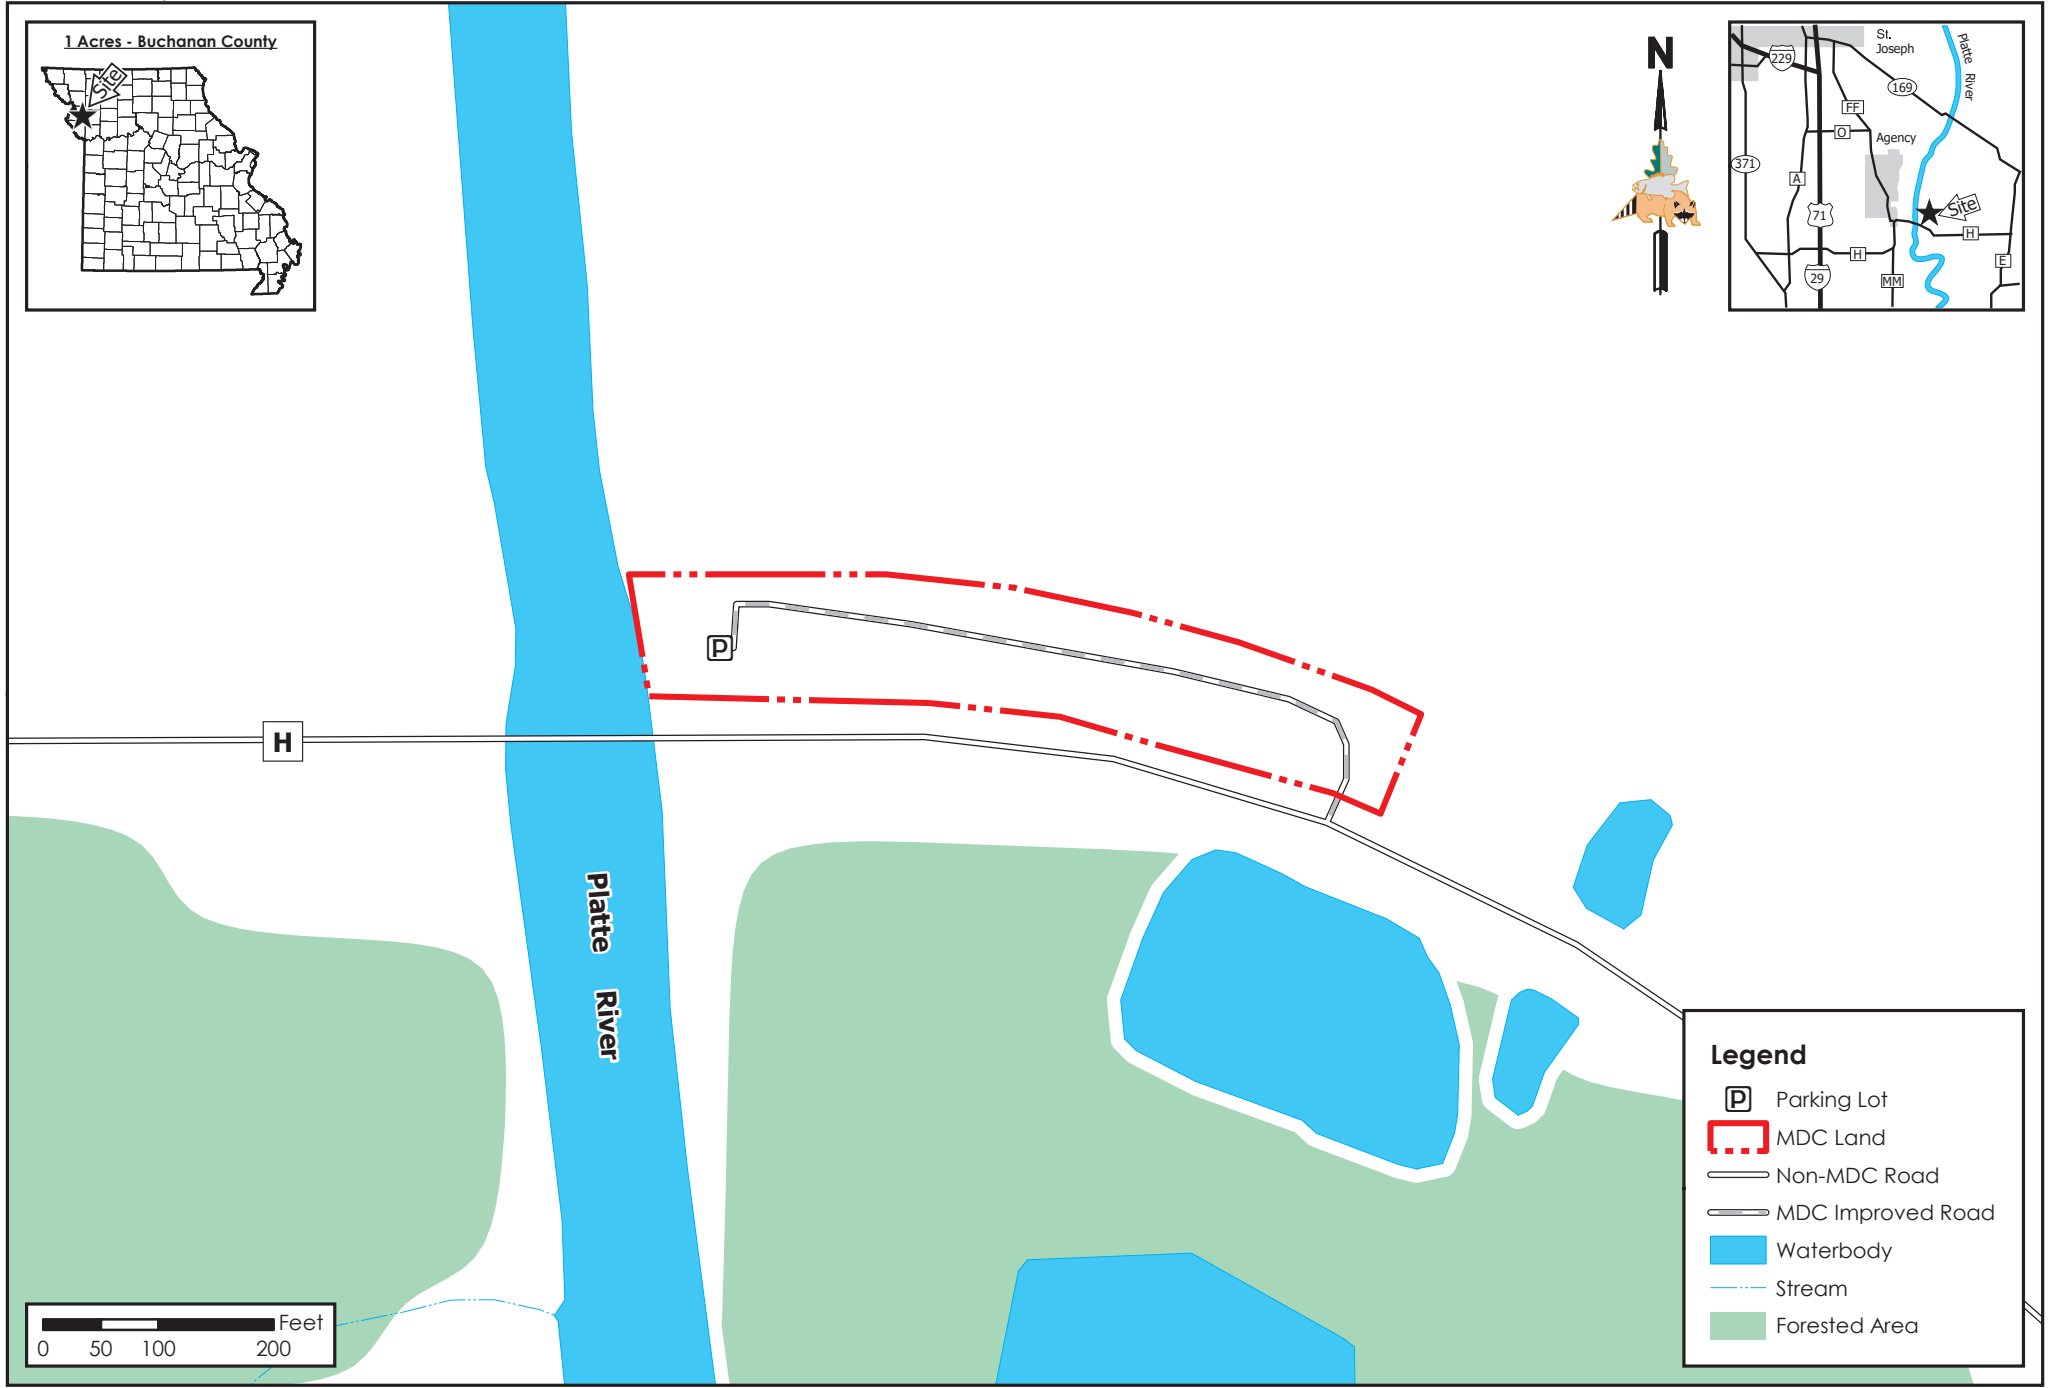

Agency Access

Conservation Commission of the State of Missouri ©

Last Updated - 4/2/2019

Legend

- Parking Lot
- MDC Land
- Non-MDC Road
- MDC Improved Road
- Waterbody
- Stream
- Forested Area

MAP DISCLAIMER: Although all data in this map have been compiled by the Missouri Department of Conservation, no warranty, expressed or implied, is made by the department as to the accuracy of the data and related materials. The act of distribution shall not constitute any such warranty, and no responsibility is assumed by the department in the use of these data or related materials.