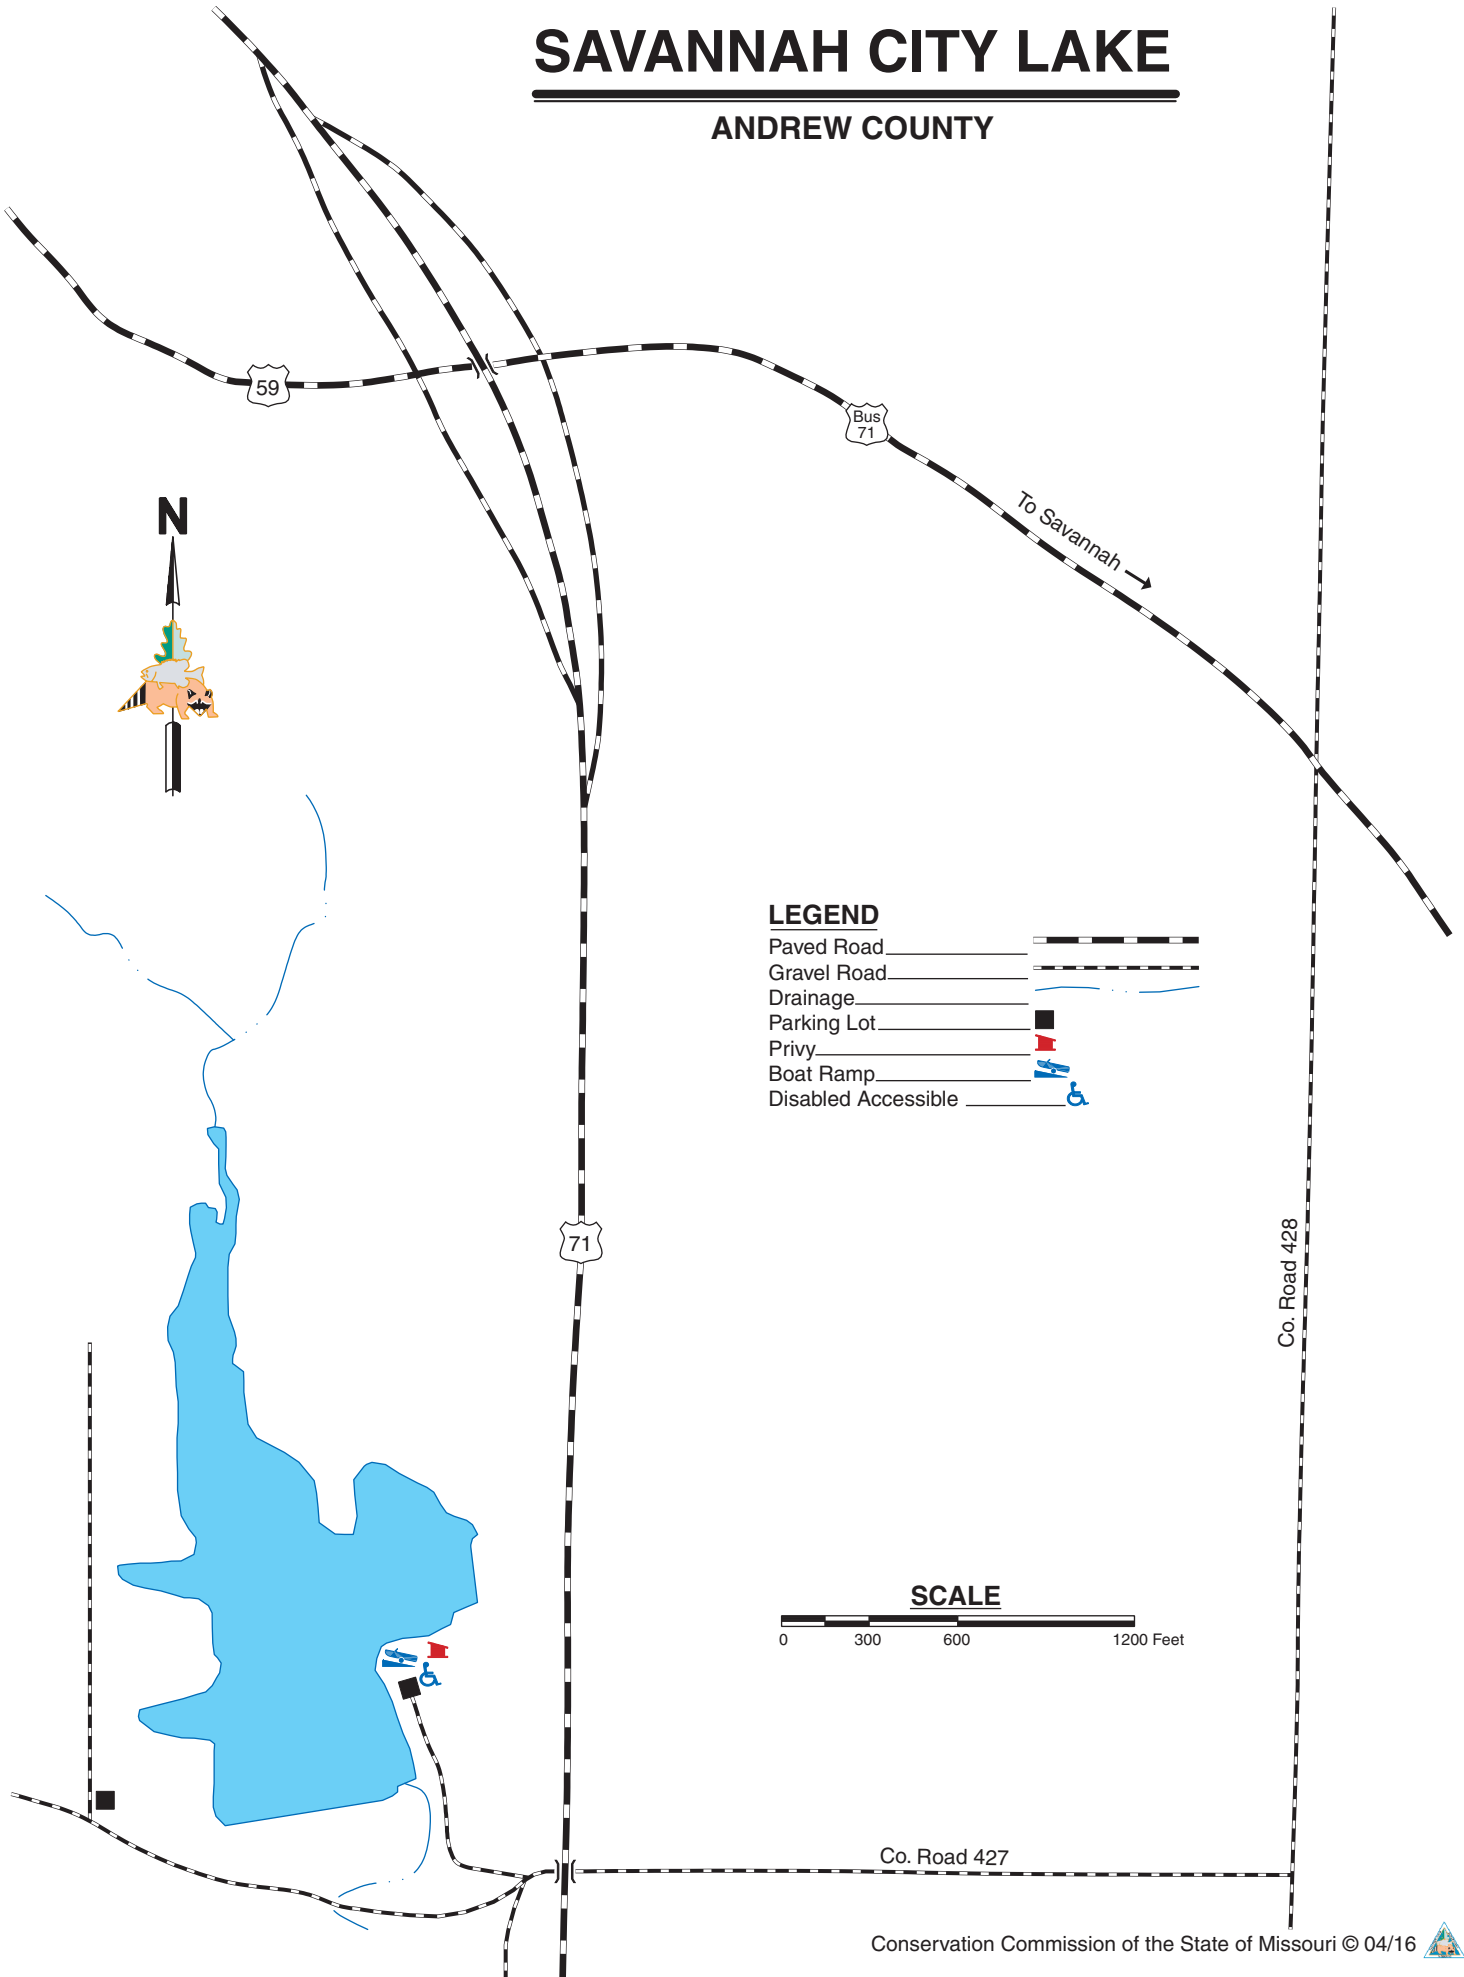

SAVANNAH CITY LAKE

ANDREW COUNTY

LEGEND

- Paved Road 
- Gravel Road 
- Drainage 
- Parking Lot 
- Privy 
- Boat Ramp 
- Disabled Accessible 

SCALE