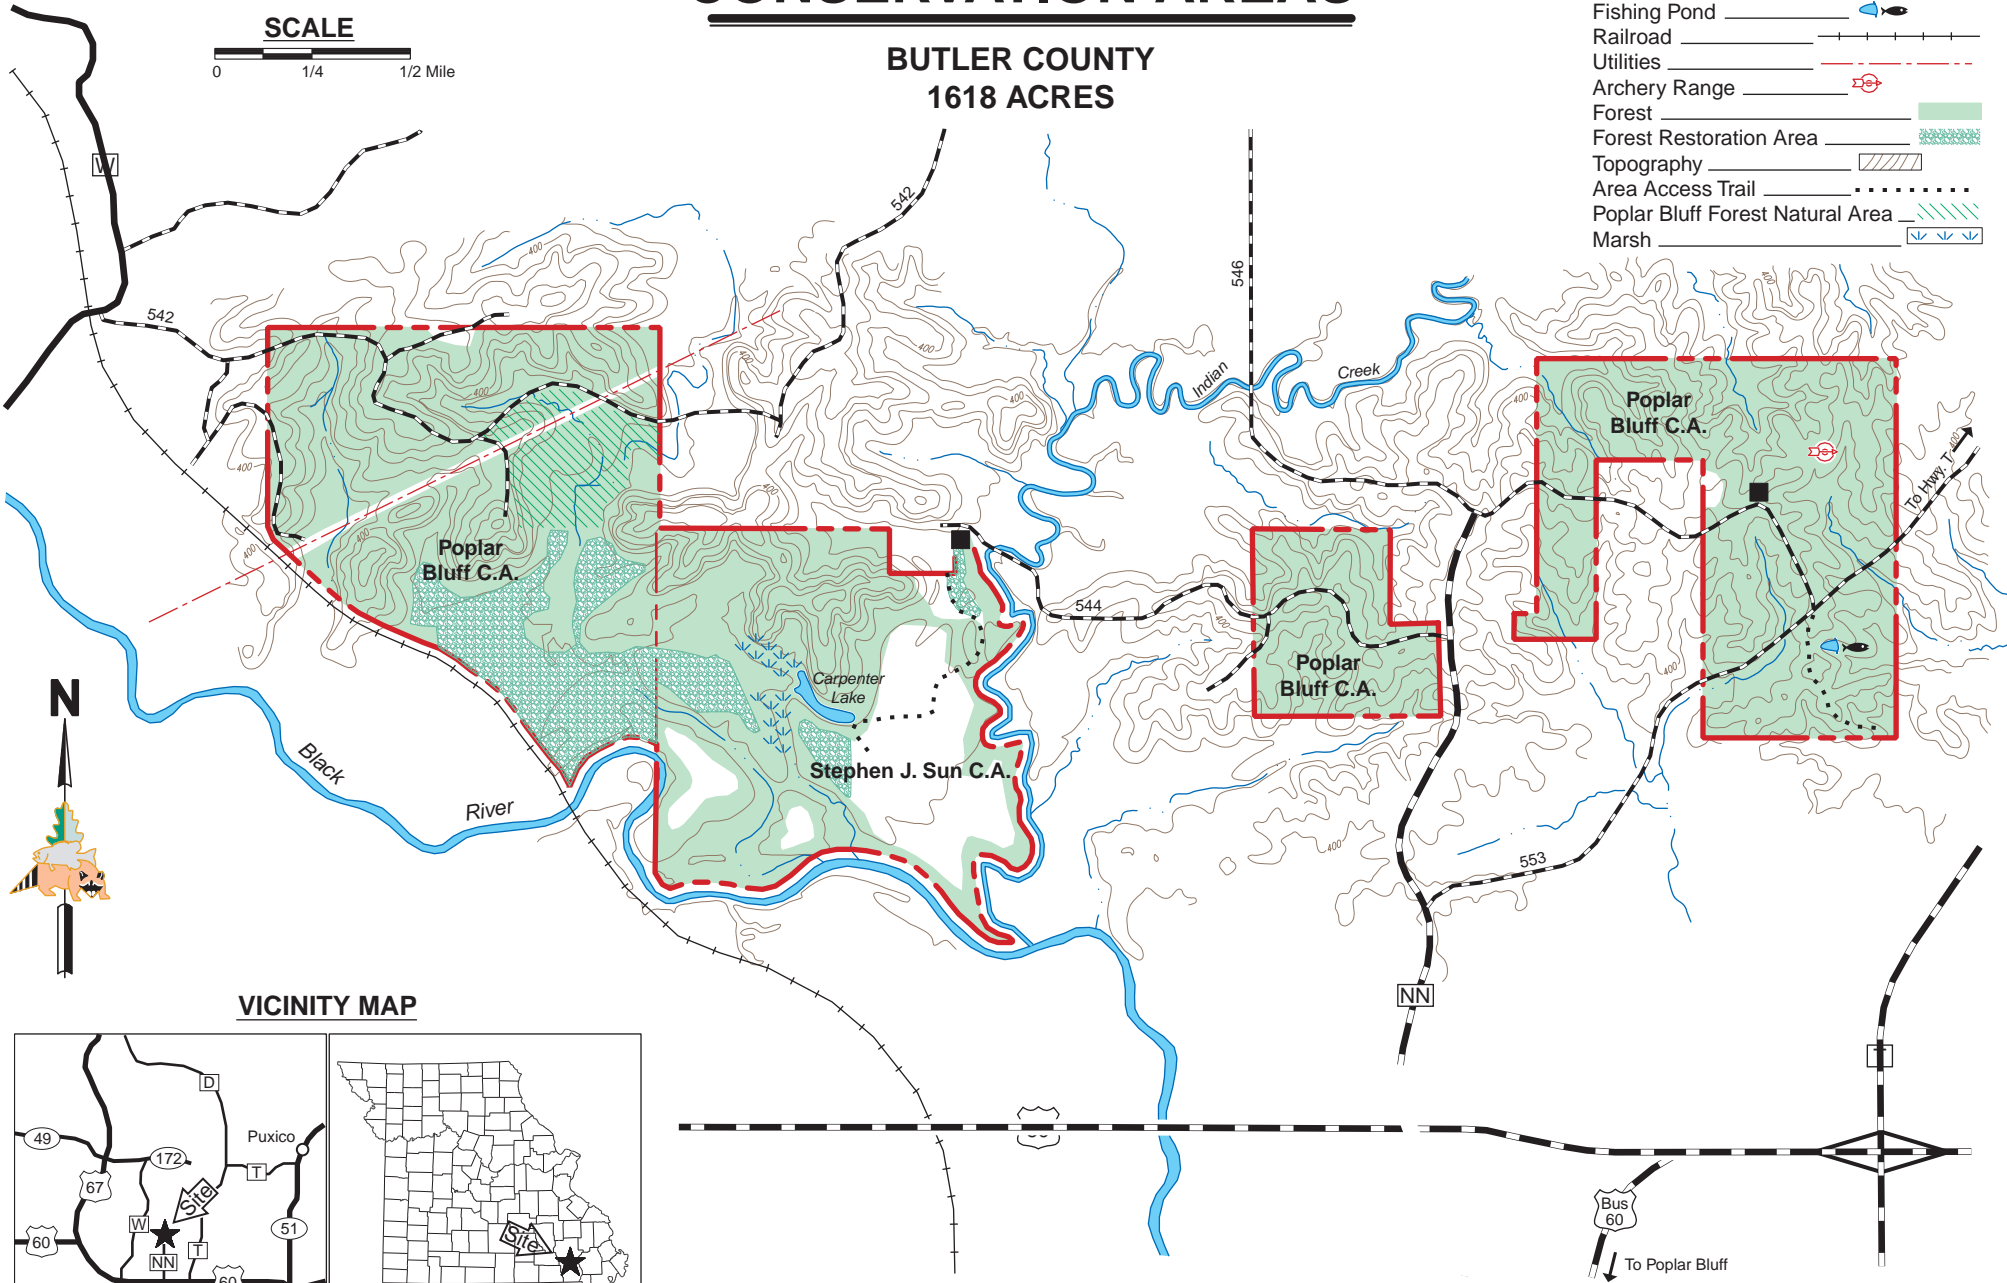

POPLAR BLUFF AND STEPHEN J. SUN CONSERVATION AREAS

LEGEND

- Boundary
- Paved Road
- Gravel Road
- Drainage
- Parking Lot
- Fishing Pond
- Railroad
- Utilities
- Archery Range
- Forest
- Forest Restoration Area
- Topography
- Area Access Trail
- Poplar Bluff Forest Natural Area
- Marsh

SCALE

BUTLER COUNTY
1618 ACRES

VICINITY MAP