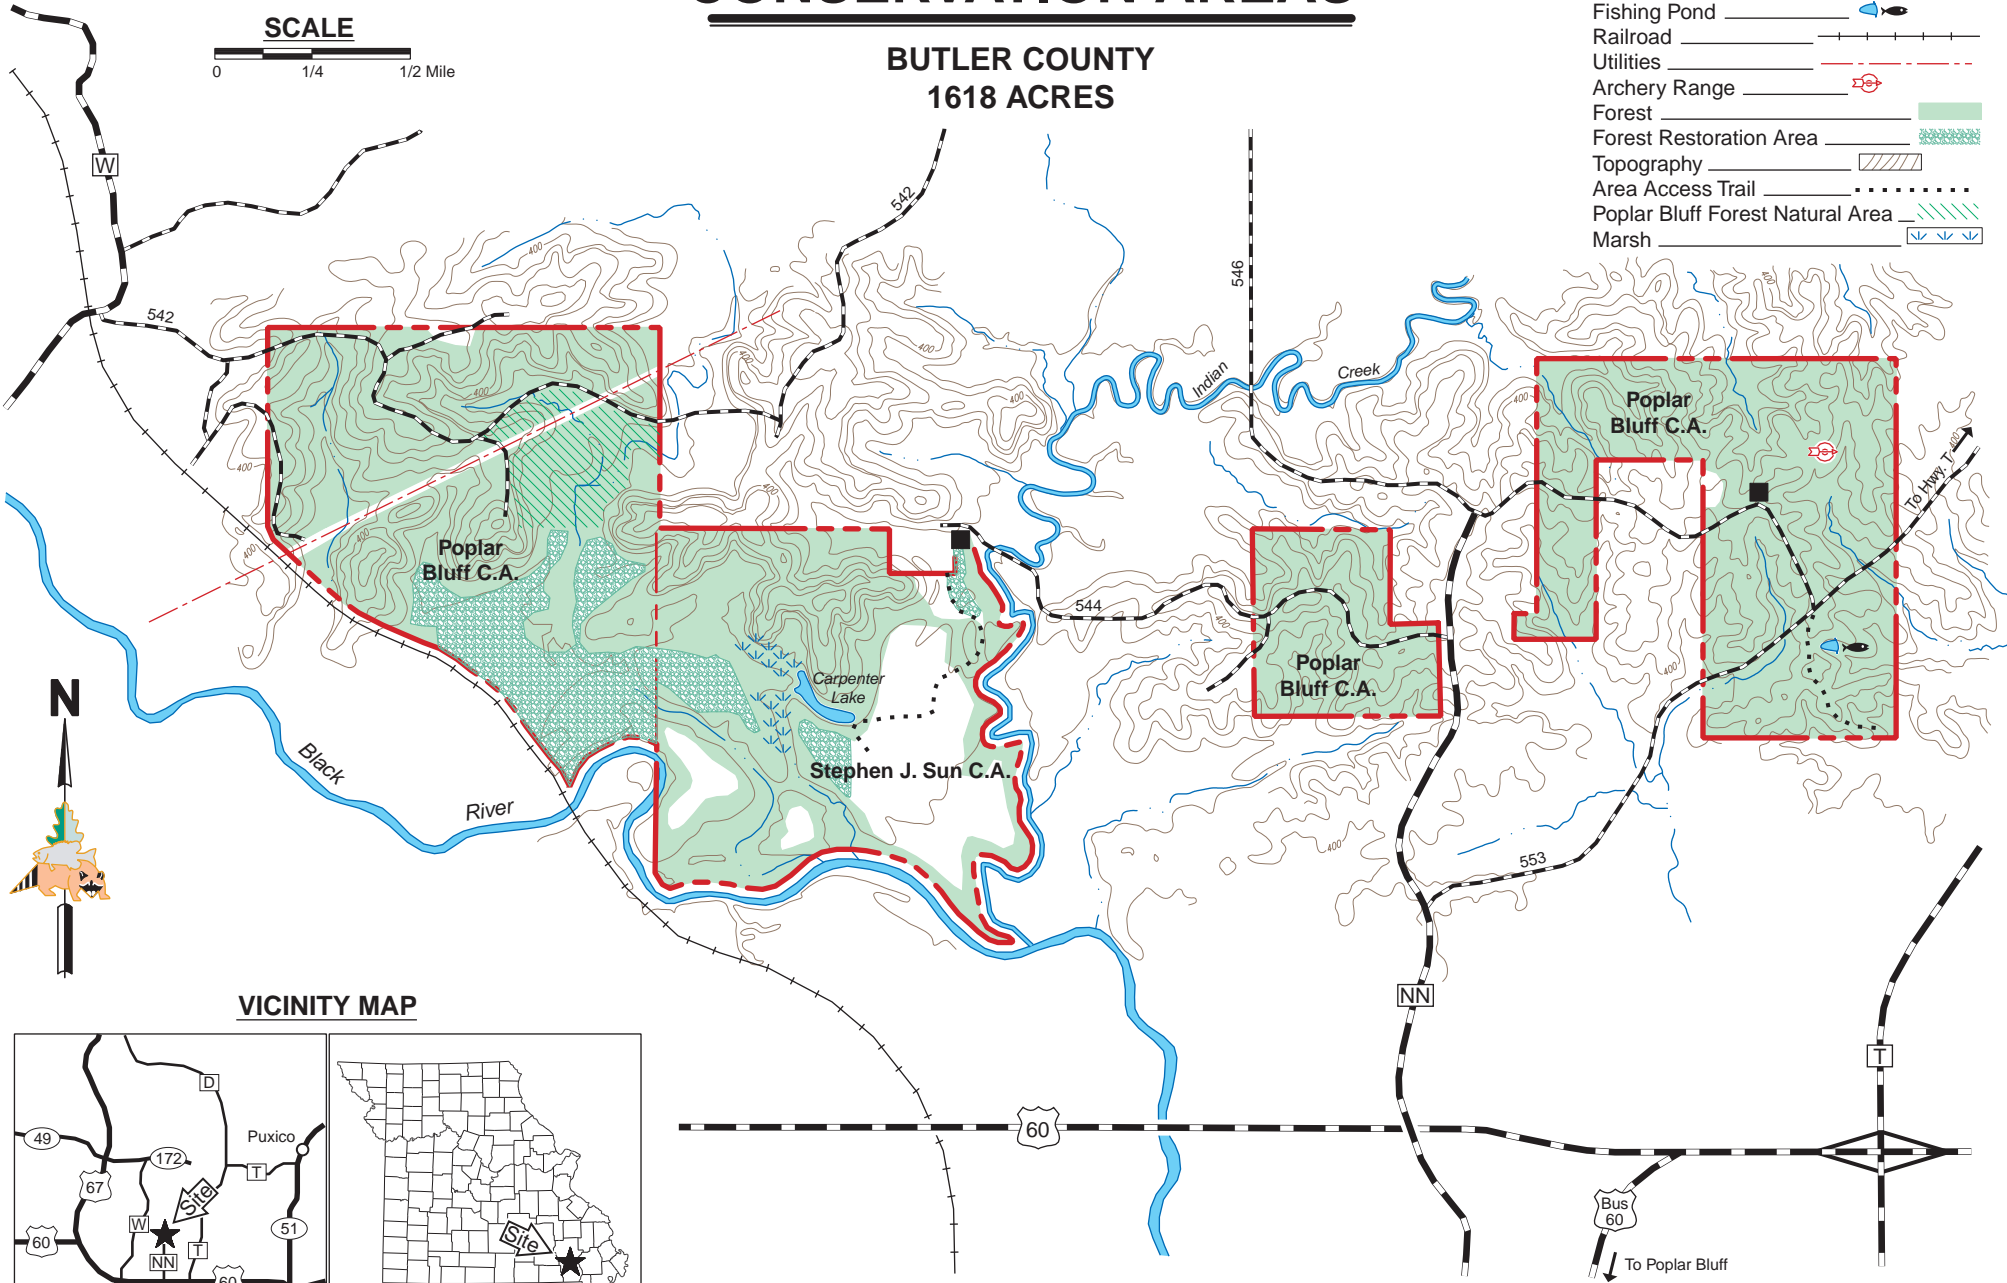

POPLAR BLUFF AND STEPHEN J. SUN CONSERVATION AREAS

LEGEND

- Boundary
- Paved Road
- Gravel Road
- Drainage
- Parking Lot
- Fishing Pond
- Railroad
- Utilities
- Archery Range
- Forest
- Forest Restoration Area
- Topography
- Area Access Trail
- Poplar Bluff Forest Natural Area
- Marsh

SCALE

BUTLER COUNTY
1618 ACRES

VICINITY MAP