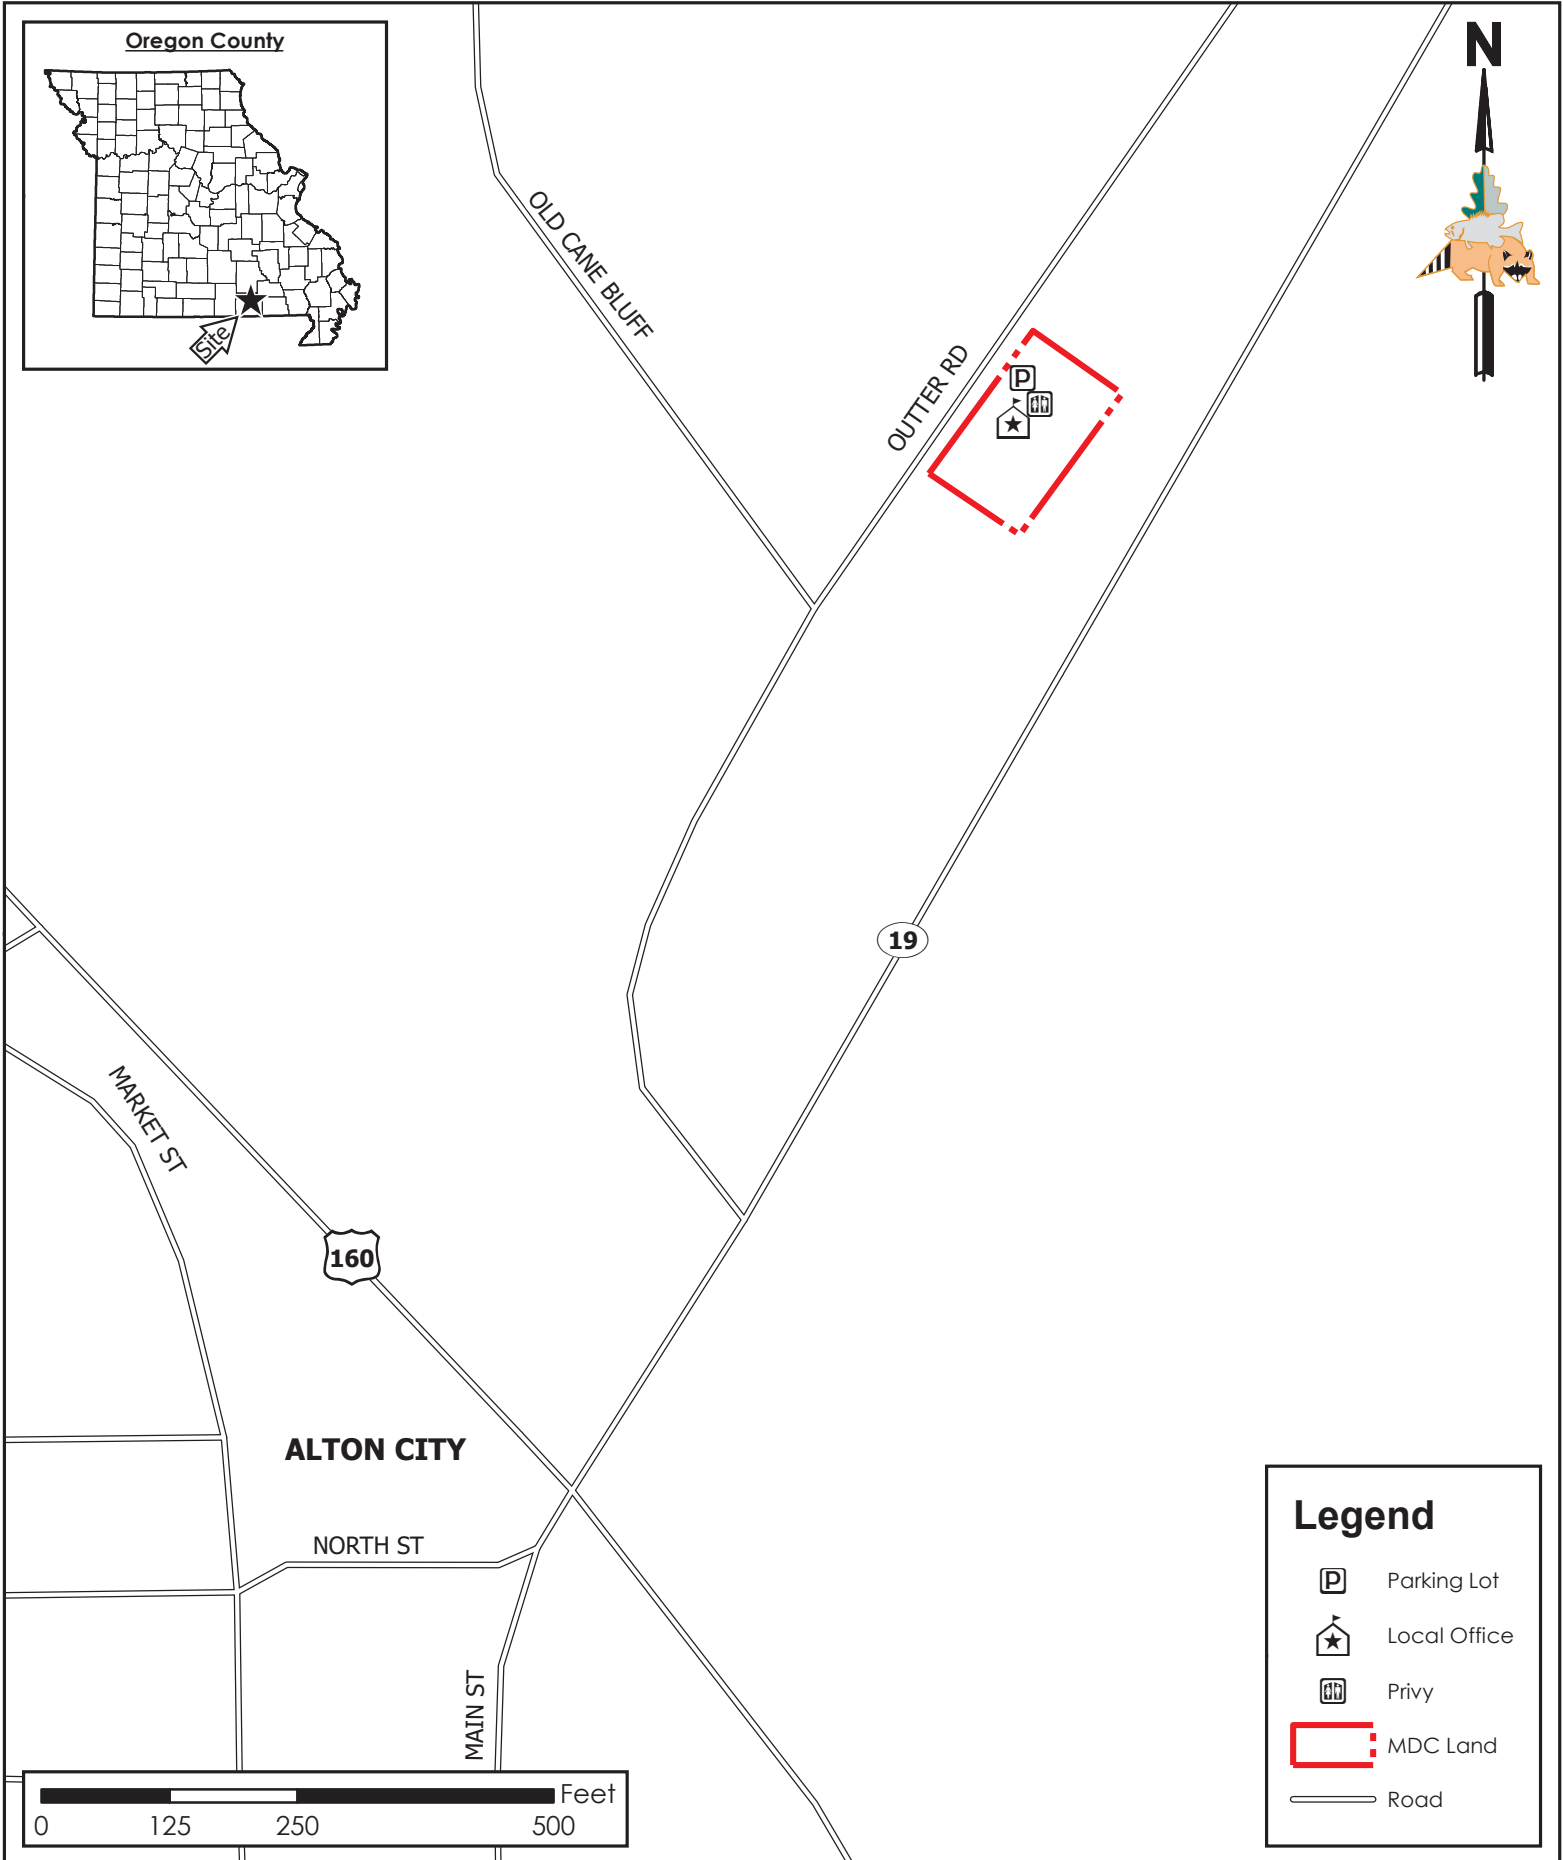

Alton Forestry Sub-Office

Conservation Commission of the State of Missouri ©

Last Updated - 12/18/2018

Legend

- Parking Lot
- Local Office
- Privy
- MDC Land
- Road

MAP DISCLAIMER: Although all data in this map have been compiled by the Missouri Department of Conservation, no warranty, expressed or implied, is made by the department as to the accuracy of the data and related materials. The act of distribution shall not constitute any such warranty, and no responsibility is assumed by the department in the use of these data or related materials.