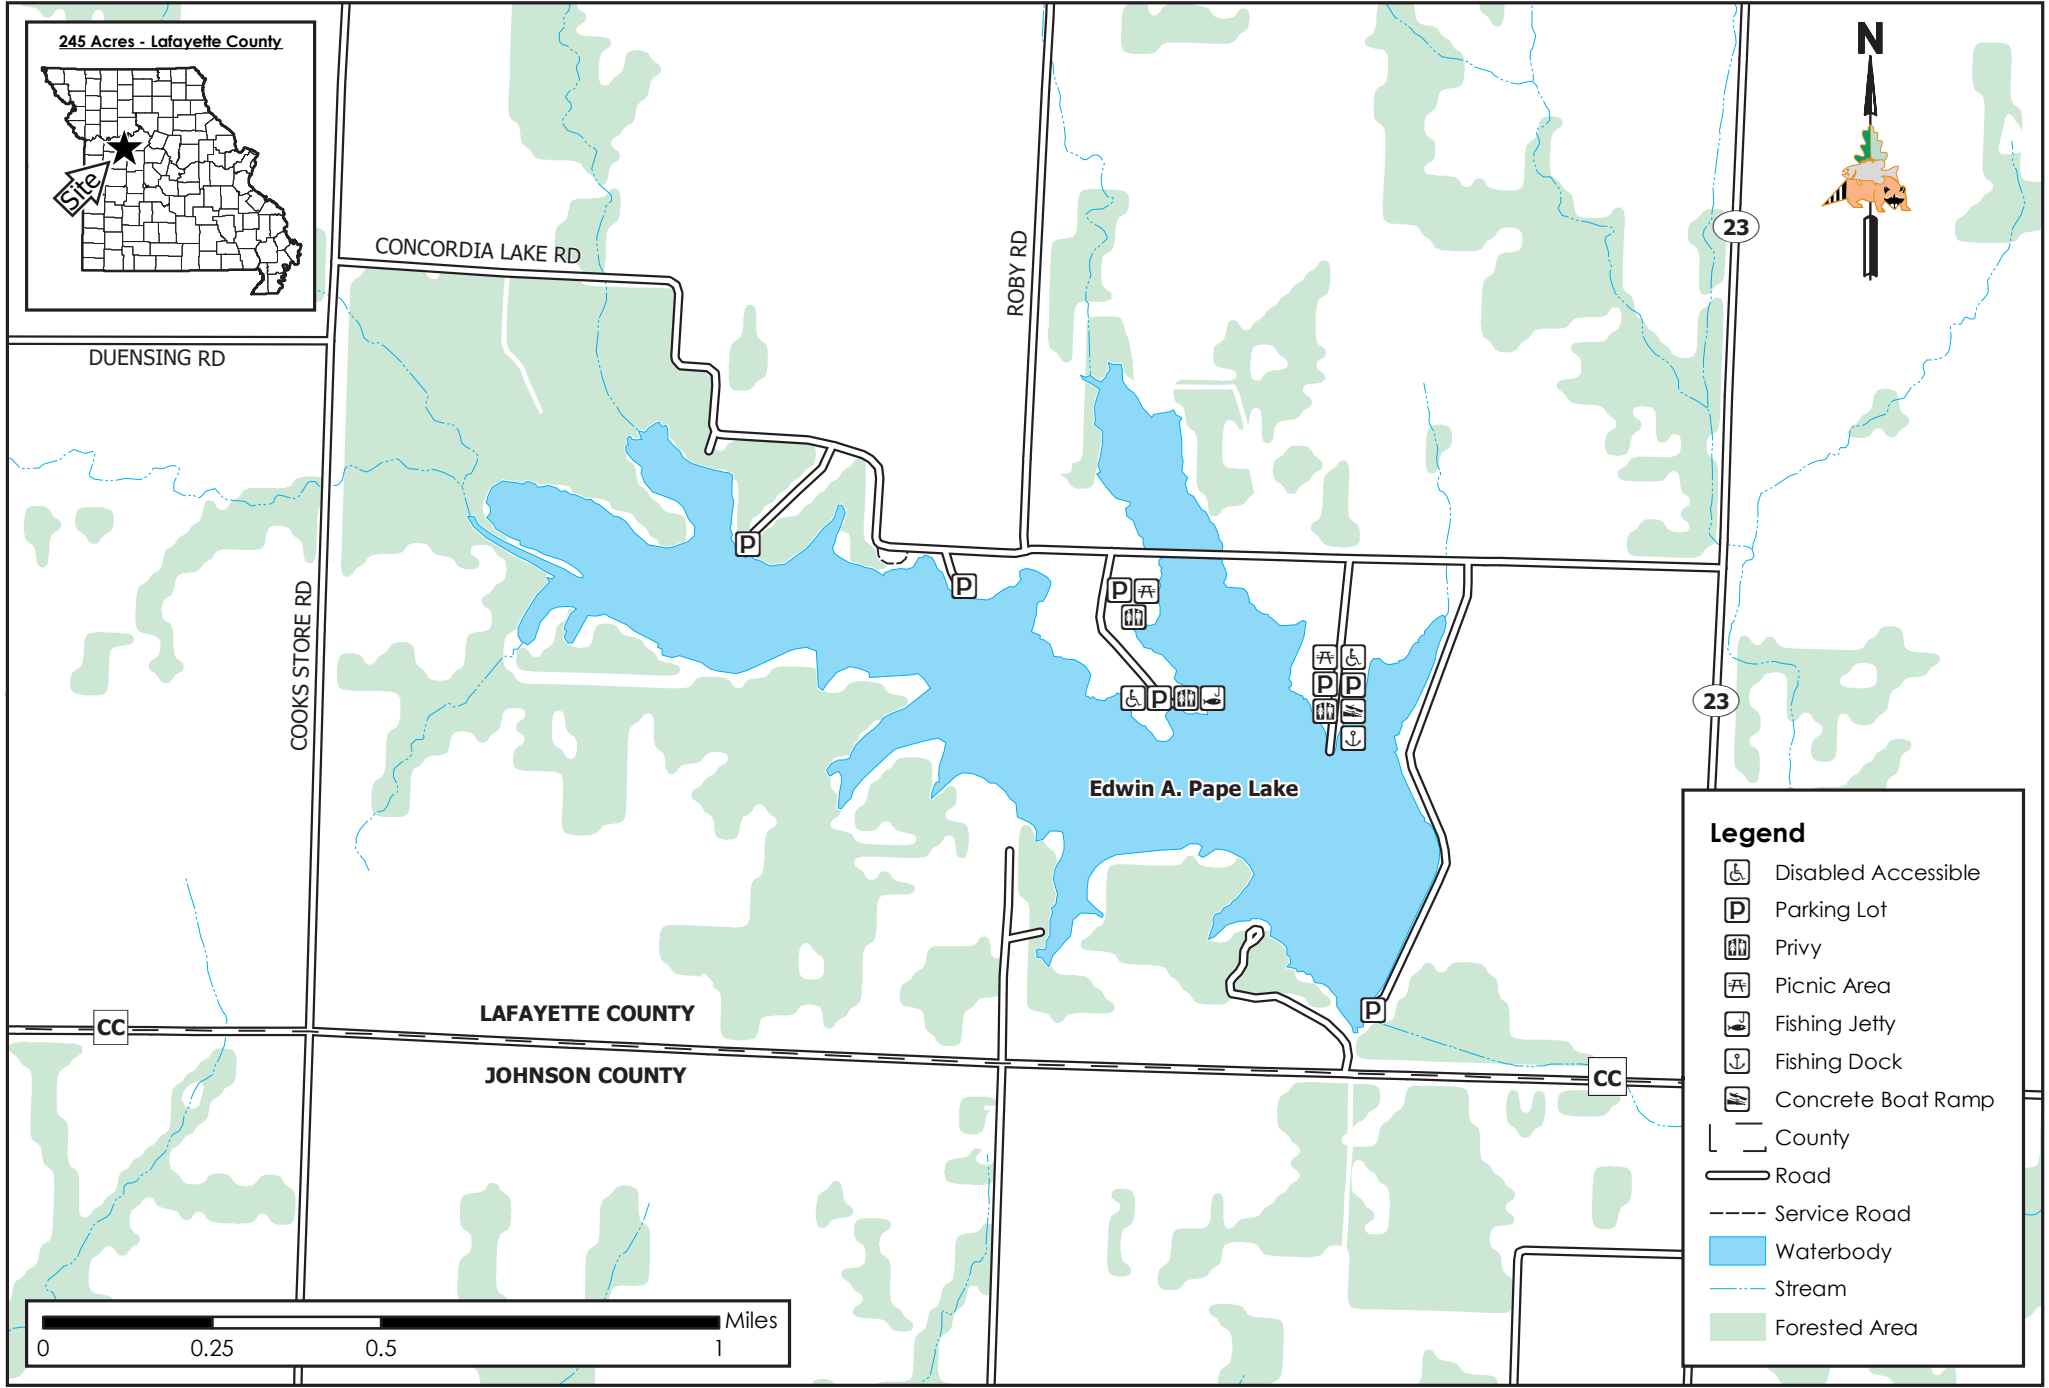

Edwin A. Pape Lake (Concordia)

Conservation Commission of the State of Missouri ©

Last Updated - 11/6/2018

245 Acres - Lafayette County

23

23

DUENSING RD

CONCORDIA LAKE RD

ROBY RD

COOKS STORE RD

Edwin A. Pape Lake

LAFAYETTE COUNTY

JOHNSON COUNTY

CC

CC

Legend

- Disabled Accessible
- Parking Lot
- Privy
- Picnic Area
- Fishing Jetty
- Fishing Dock
- Concrete Boat Ramp
- County
- Road
- Service Road
- Waterbody
- Stream
- Forested Area

MAP DISCLAIMER: Although all data in this map have been compiled by the Missouri Department of Conservation, no warranty, expressed or implied, is made by the department as to the accuracy of the data and related materials. The act of distribution shall not constitute any such warranty, and no responsibility is assumed by the department in the use of these data or related materials.