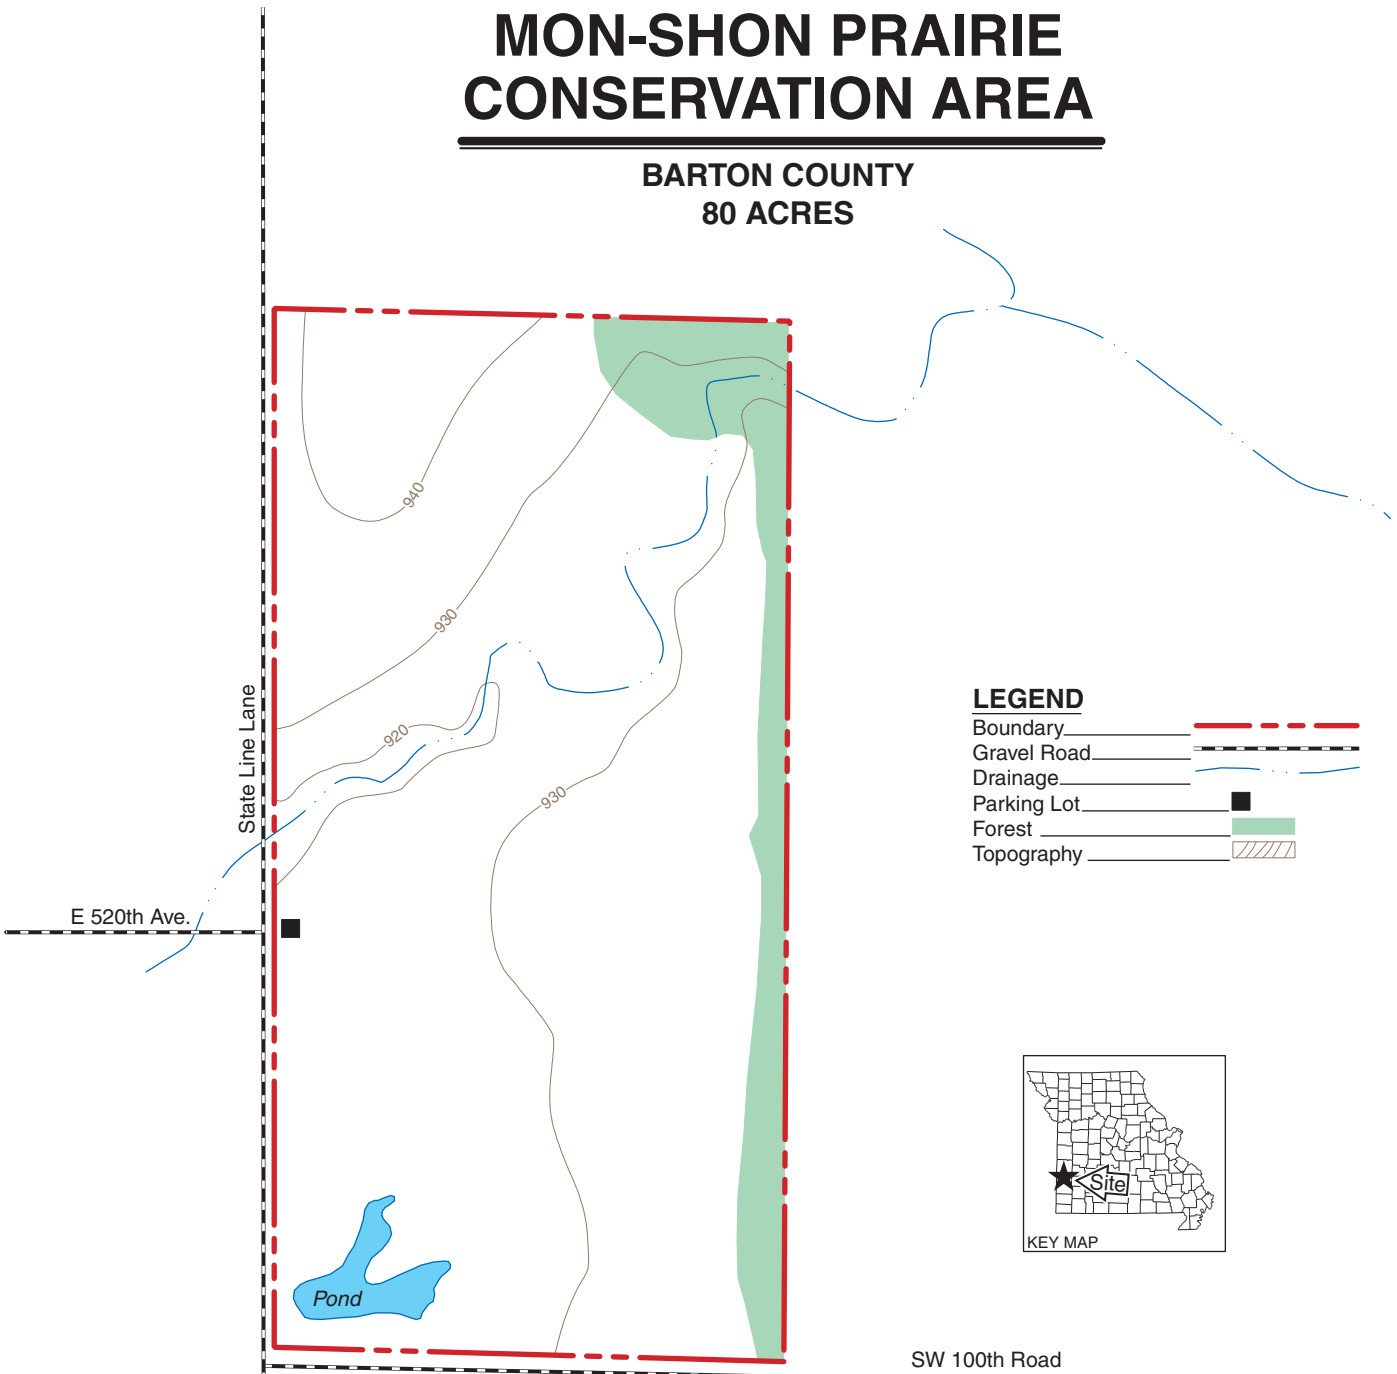

MON-SHON PRAIRIE CONSERVATION AREA

BARTON COUNTY
80 ACRES

LEGEND

- Boundary
- Gravel Road
- Drainage
- Parking Lot
- Forest
- Topography

KEY MAP

VICINITY MAP

SCALE