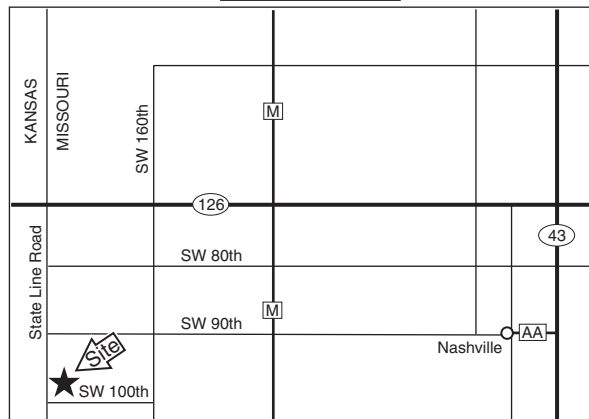

MON-SHON PRAIRIE CONSERVATION AREA

BARTON COUNTY
80 ACRES

LEGEND

- Boundary
- Gravel Road
- Drainage
- Parking Lot
- Forest
- Topography

KEY MAP

VICINITY MAP

SCALE