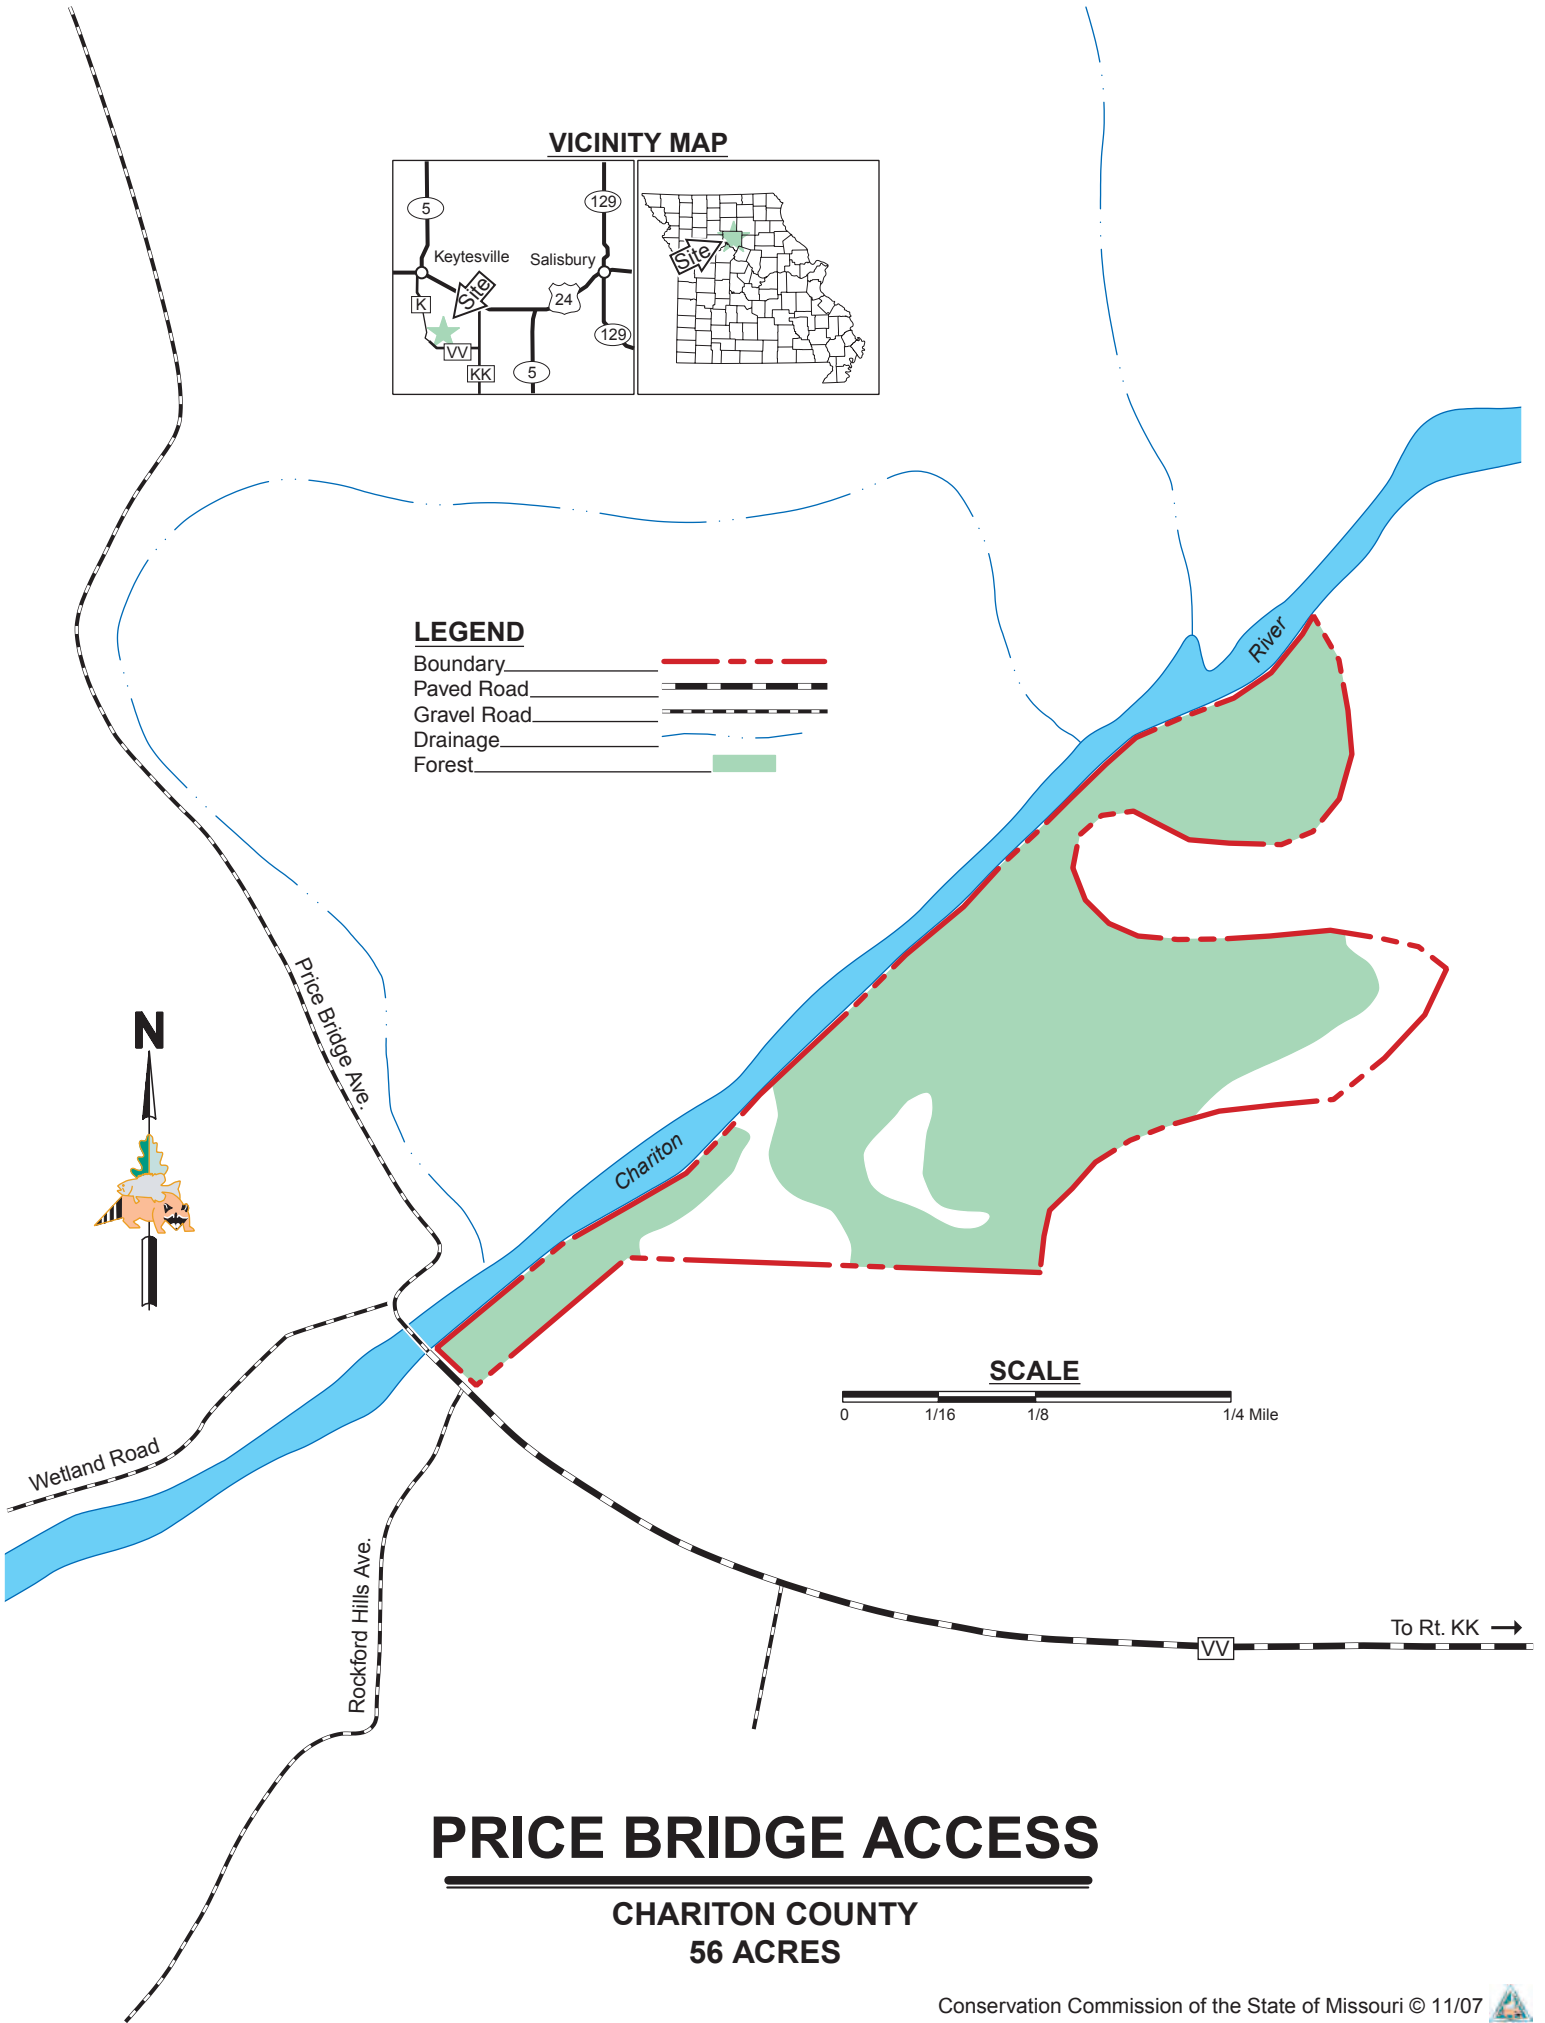

VICINITY MAP

LEGEND

- Boundary 
- Paved Road 
- Gravel Road 
- Drainage 
- Forest 

PRICE BRIDGE ACCESS

CHARITON COUNTY
56 ACRES