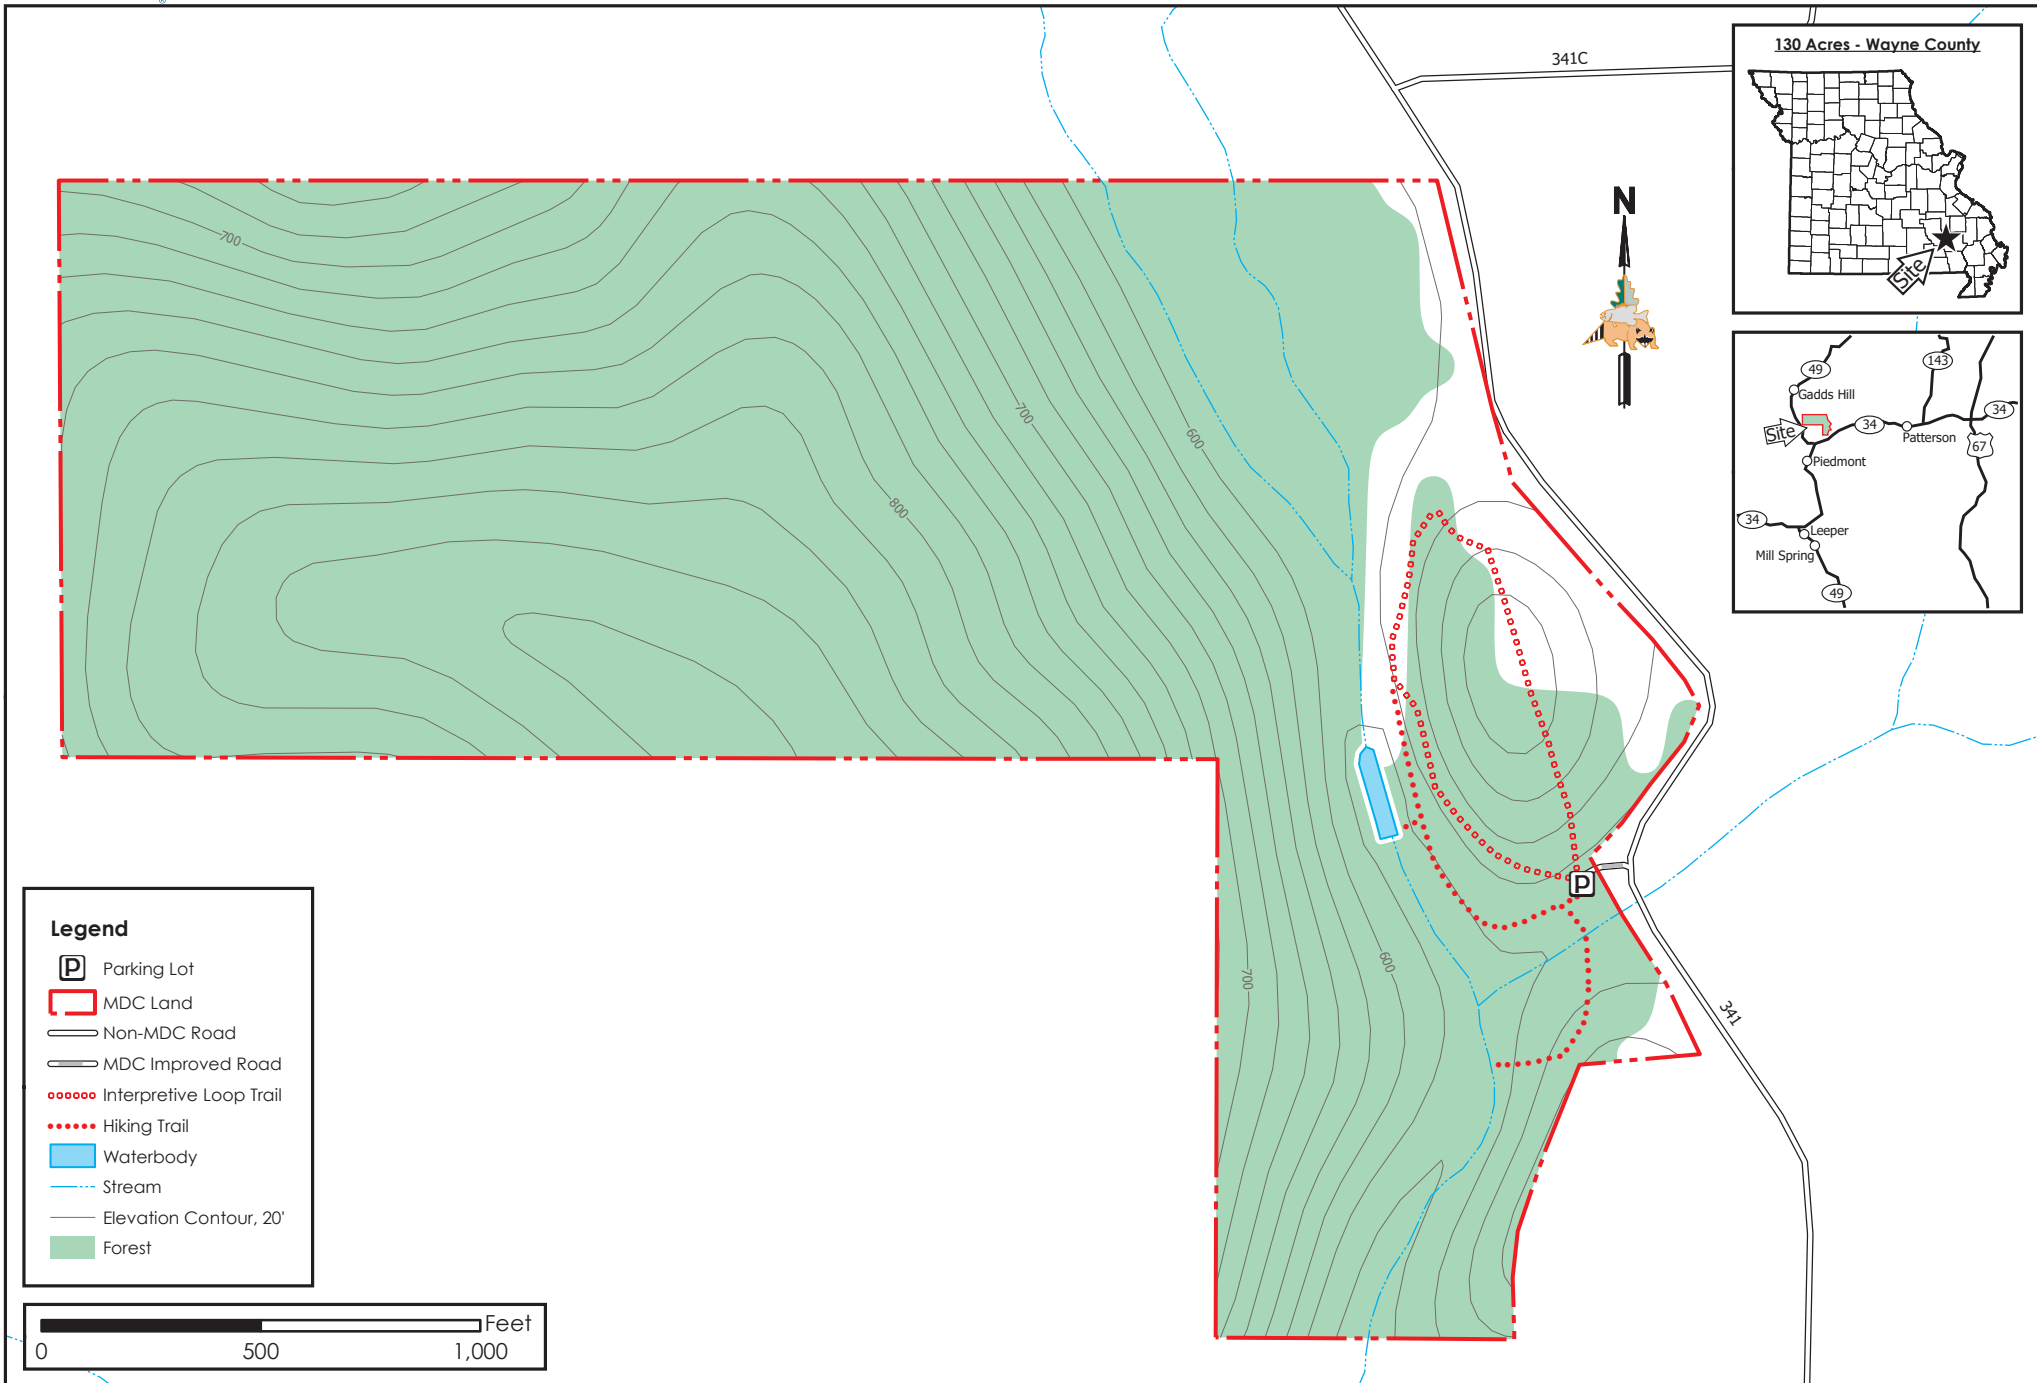

Lon Sanders Canyon CA

Conservation Commission of the State of Missouri ©

Last Updated - 4/9/2019

MAP DISCLAIMER: Although all data in this map have been compiled by the Missouri Department of Conservation, no warranty, expressed or implied, is made by the department as to the accuracy of the data and related materials. The act of distribution shall not constitute any such warranty, and no responsibility is assumed by the department in the use of these data or related materials.