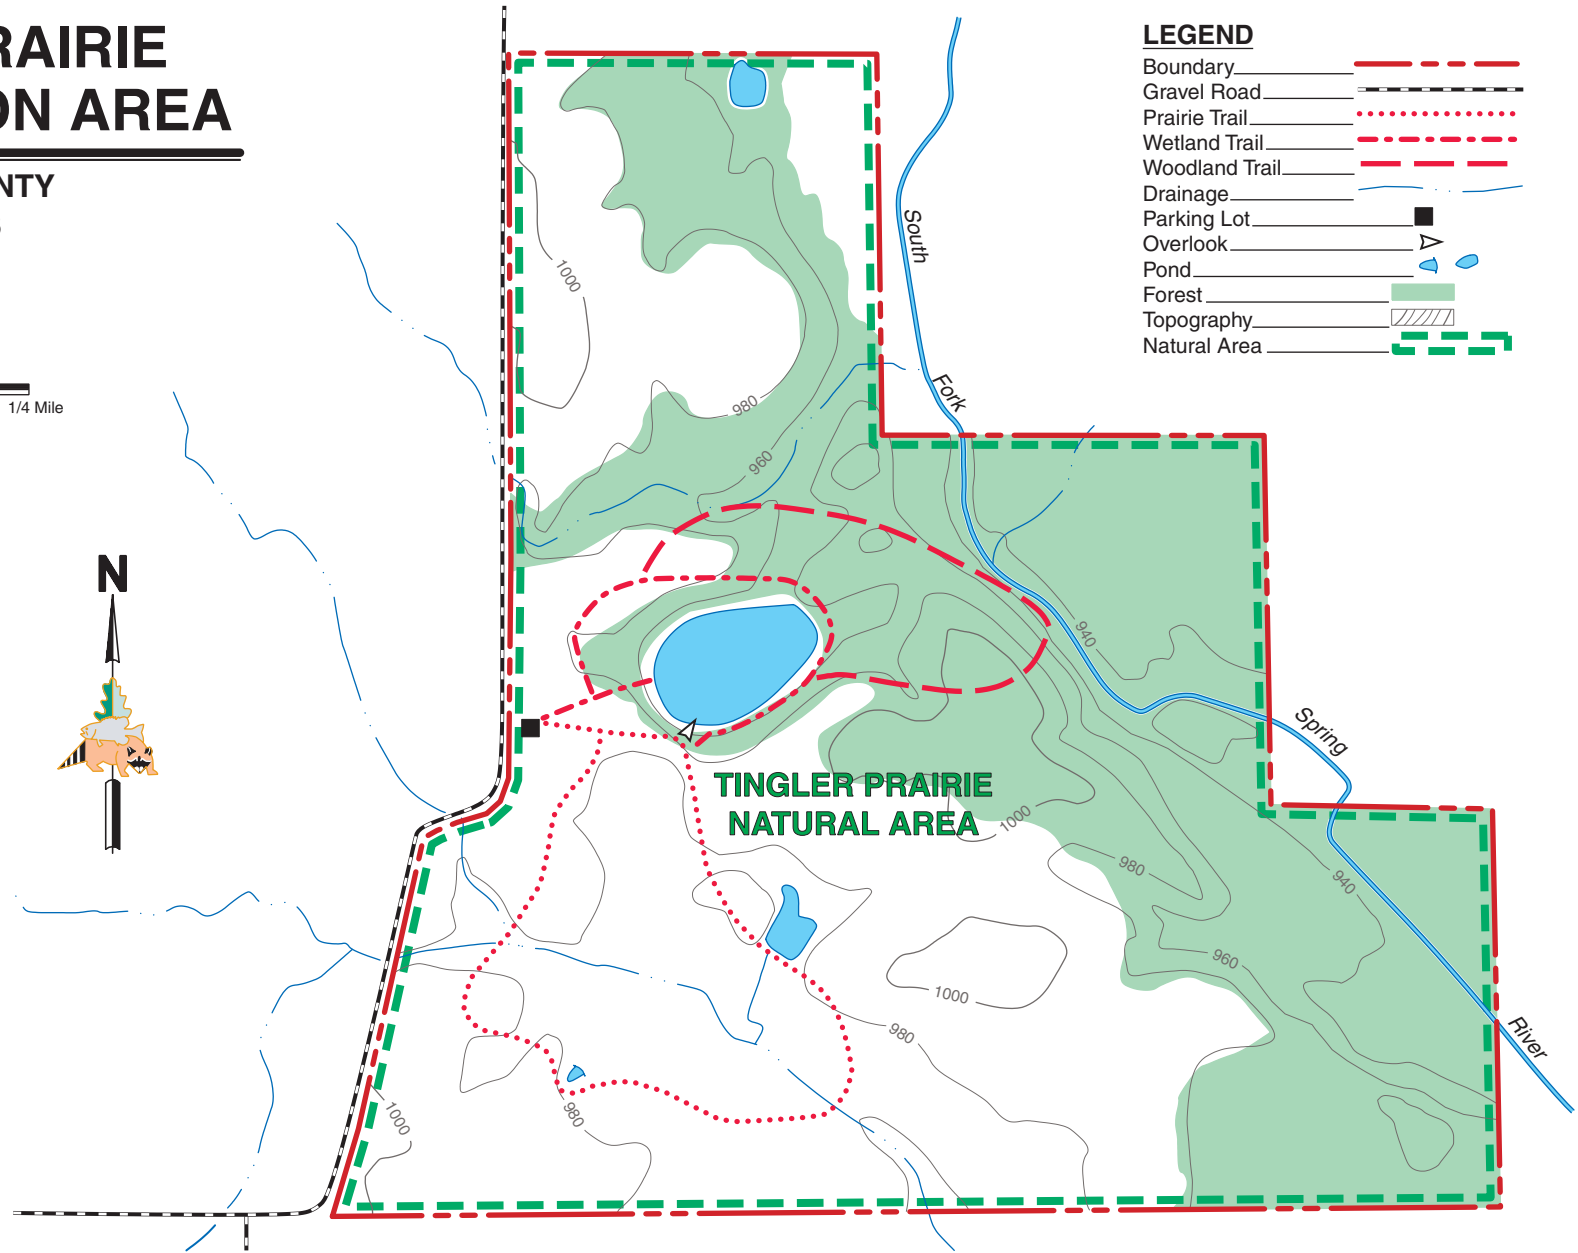

TINGLER PRAIRIE CONSERVATION AREA

HOWELL COUNTY
240 ACRES

SCALE

VICINITY MAP

LEGEND

- Boundary
- Gravel Road
- Prairie Trail
- Wetland Trail
- Woodland Trail
- Drainage
- Parking Lot
- Overlook
- Pond
- Forest
- Topography
- Natural Area