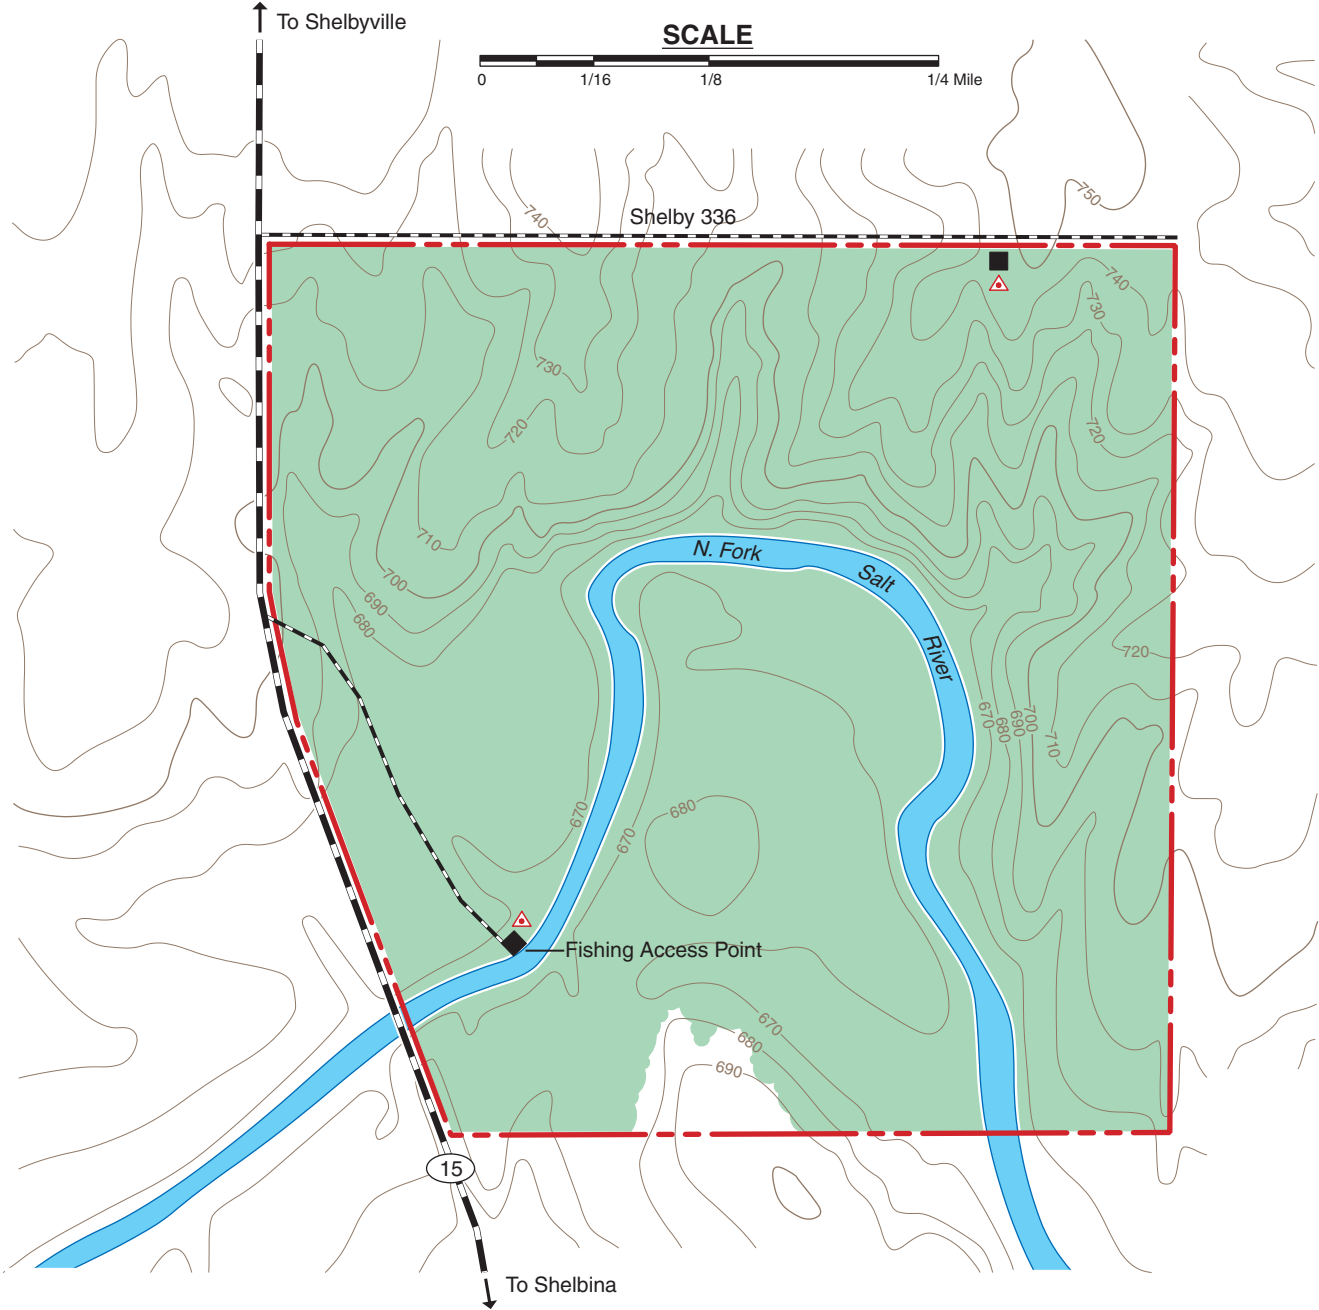

# ARROW-WOOD CONSERVATION AREA

SHELBY COUNTY  
153 ACRES

### LEGEND

- Boundary
- Paved Road
- Gravel Road
- Parking Lot
- Primitive Camping Area
- Forest
- Topography

### VICINITY MAP