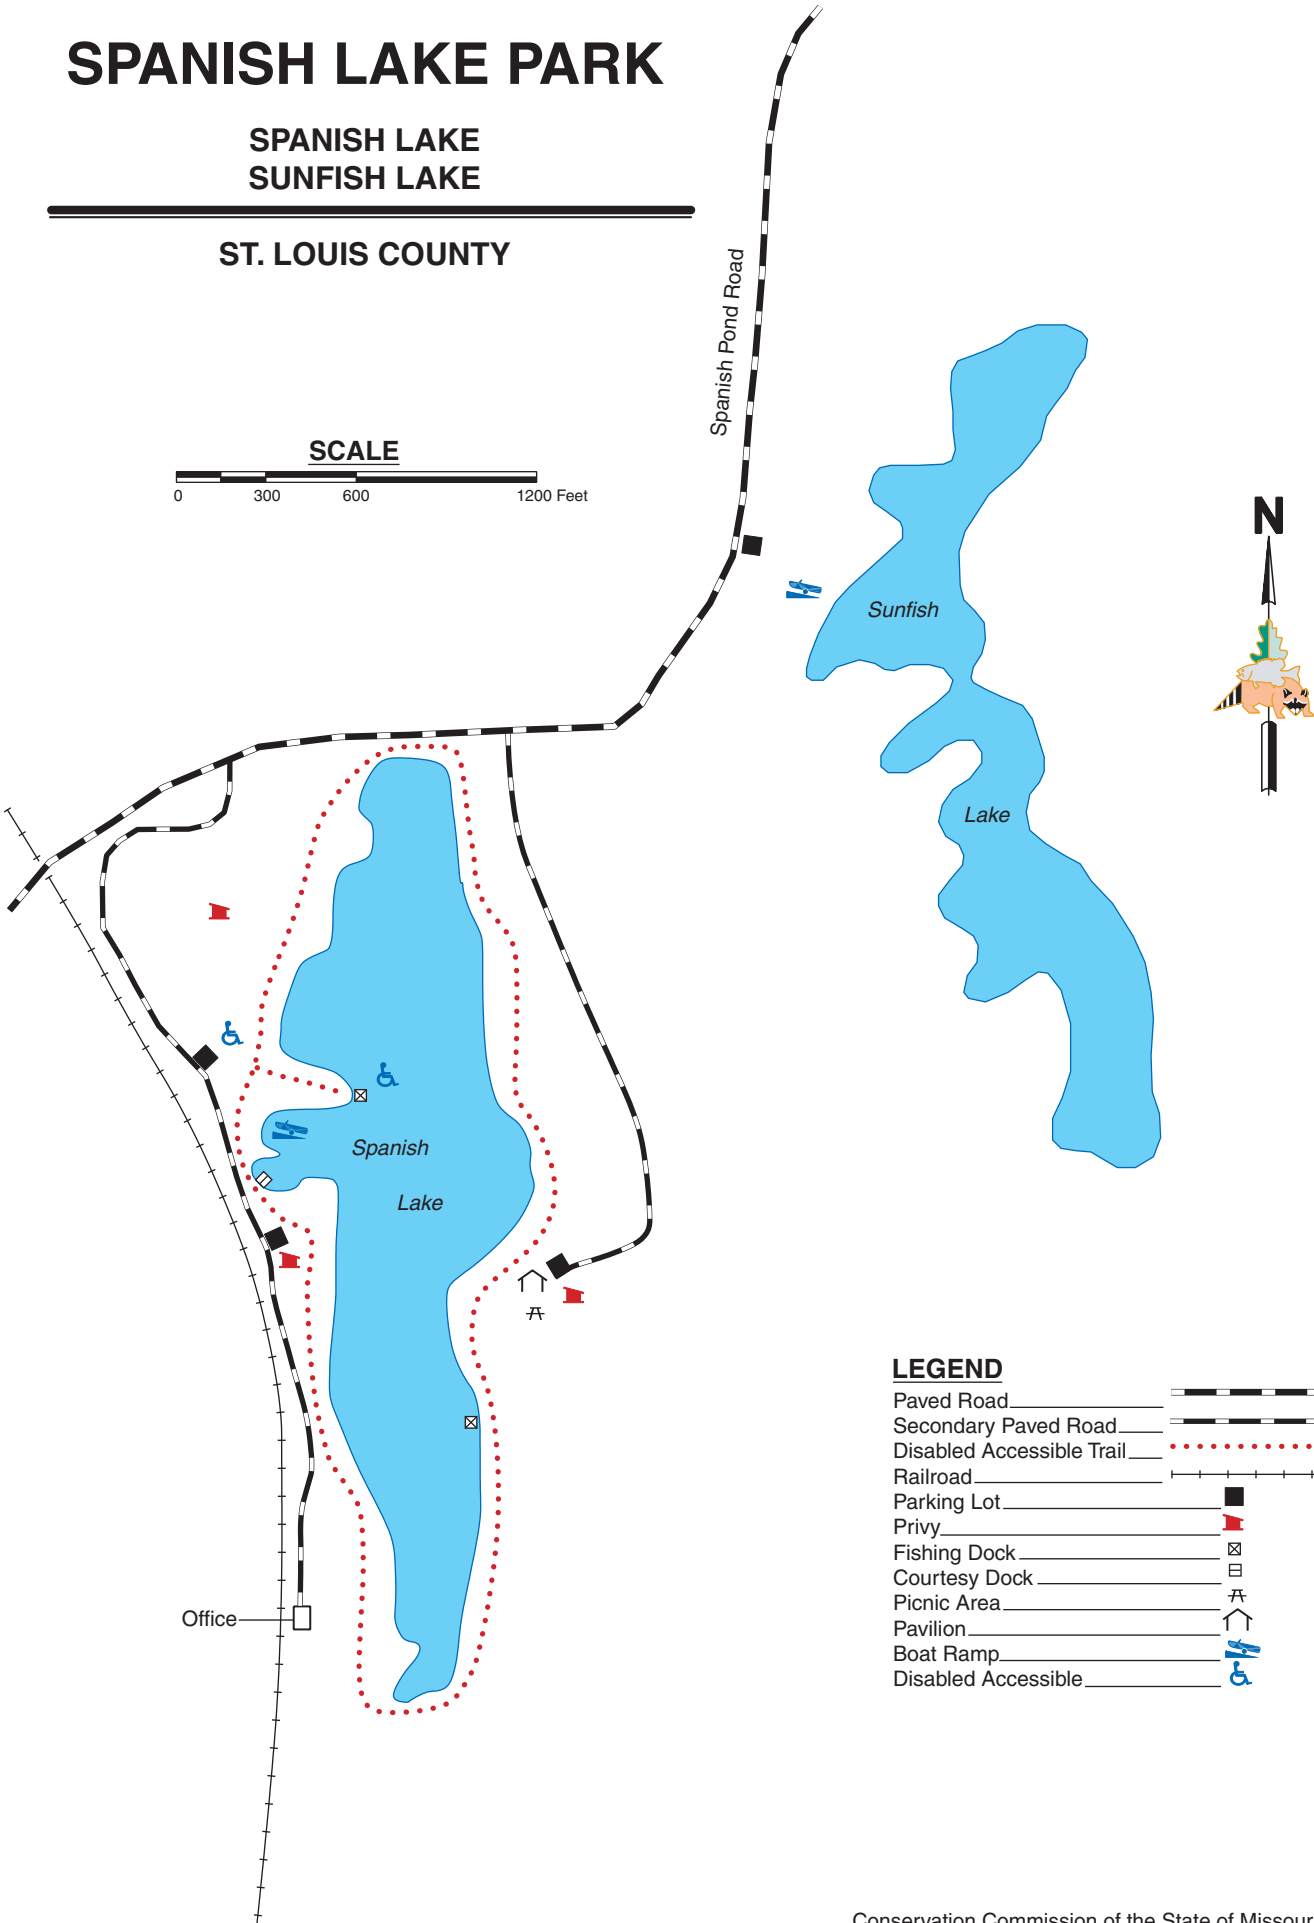

# SPANISH LAKE PARK

SPANISH LAKE  
SUNFISH LAKE

ST. LOUIS COUNTY

**LEGEND**

- Paved Road \_\_\_\_\_
- Secondary Paved Road \_\_\_\_\_
- Disabled Accessible Trail \_\_\_\_\_
- Railroad \_\_\_\_\_
- Parking Lot \_\_\_\_\_
- Privy \_\_\_\_\_
- Fishing Dock \_\_\_\_\_
- Courtesy Dock \_\_\_\_\_
- Picnic Area \_\_\_\_\_
- Pavilion \_\_\_\_\_
- Boat Ramp \_\_\_\_\_
- Disabled Accessible \_\_\_\_\_