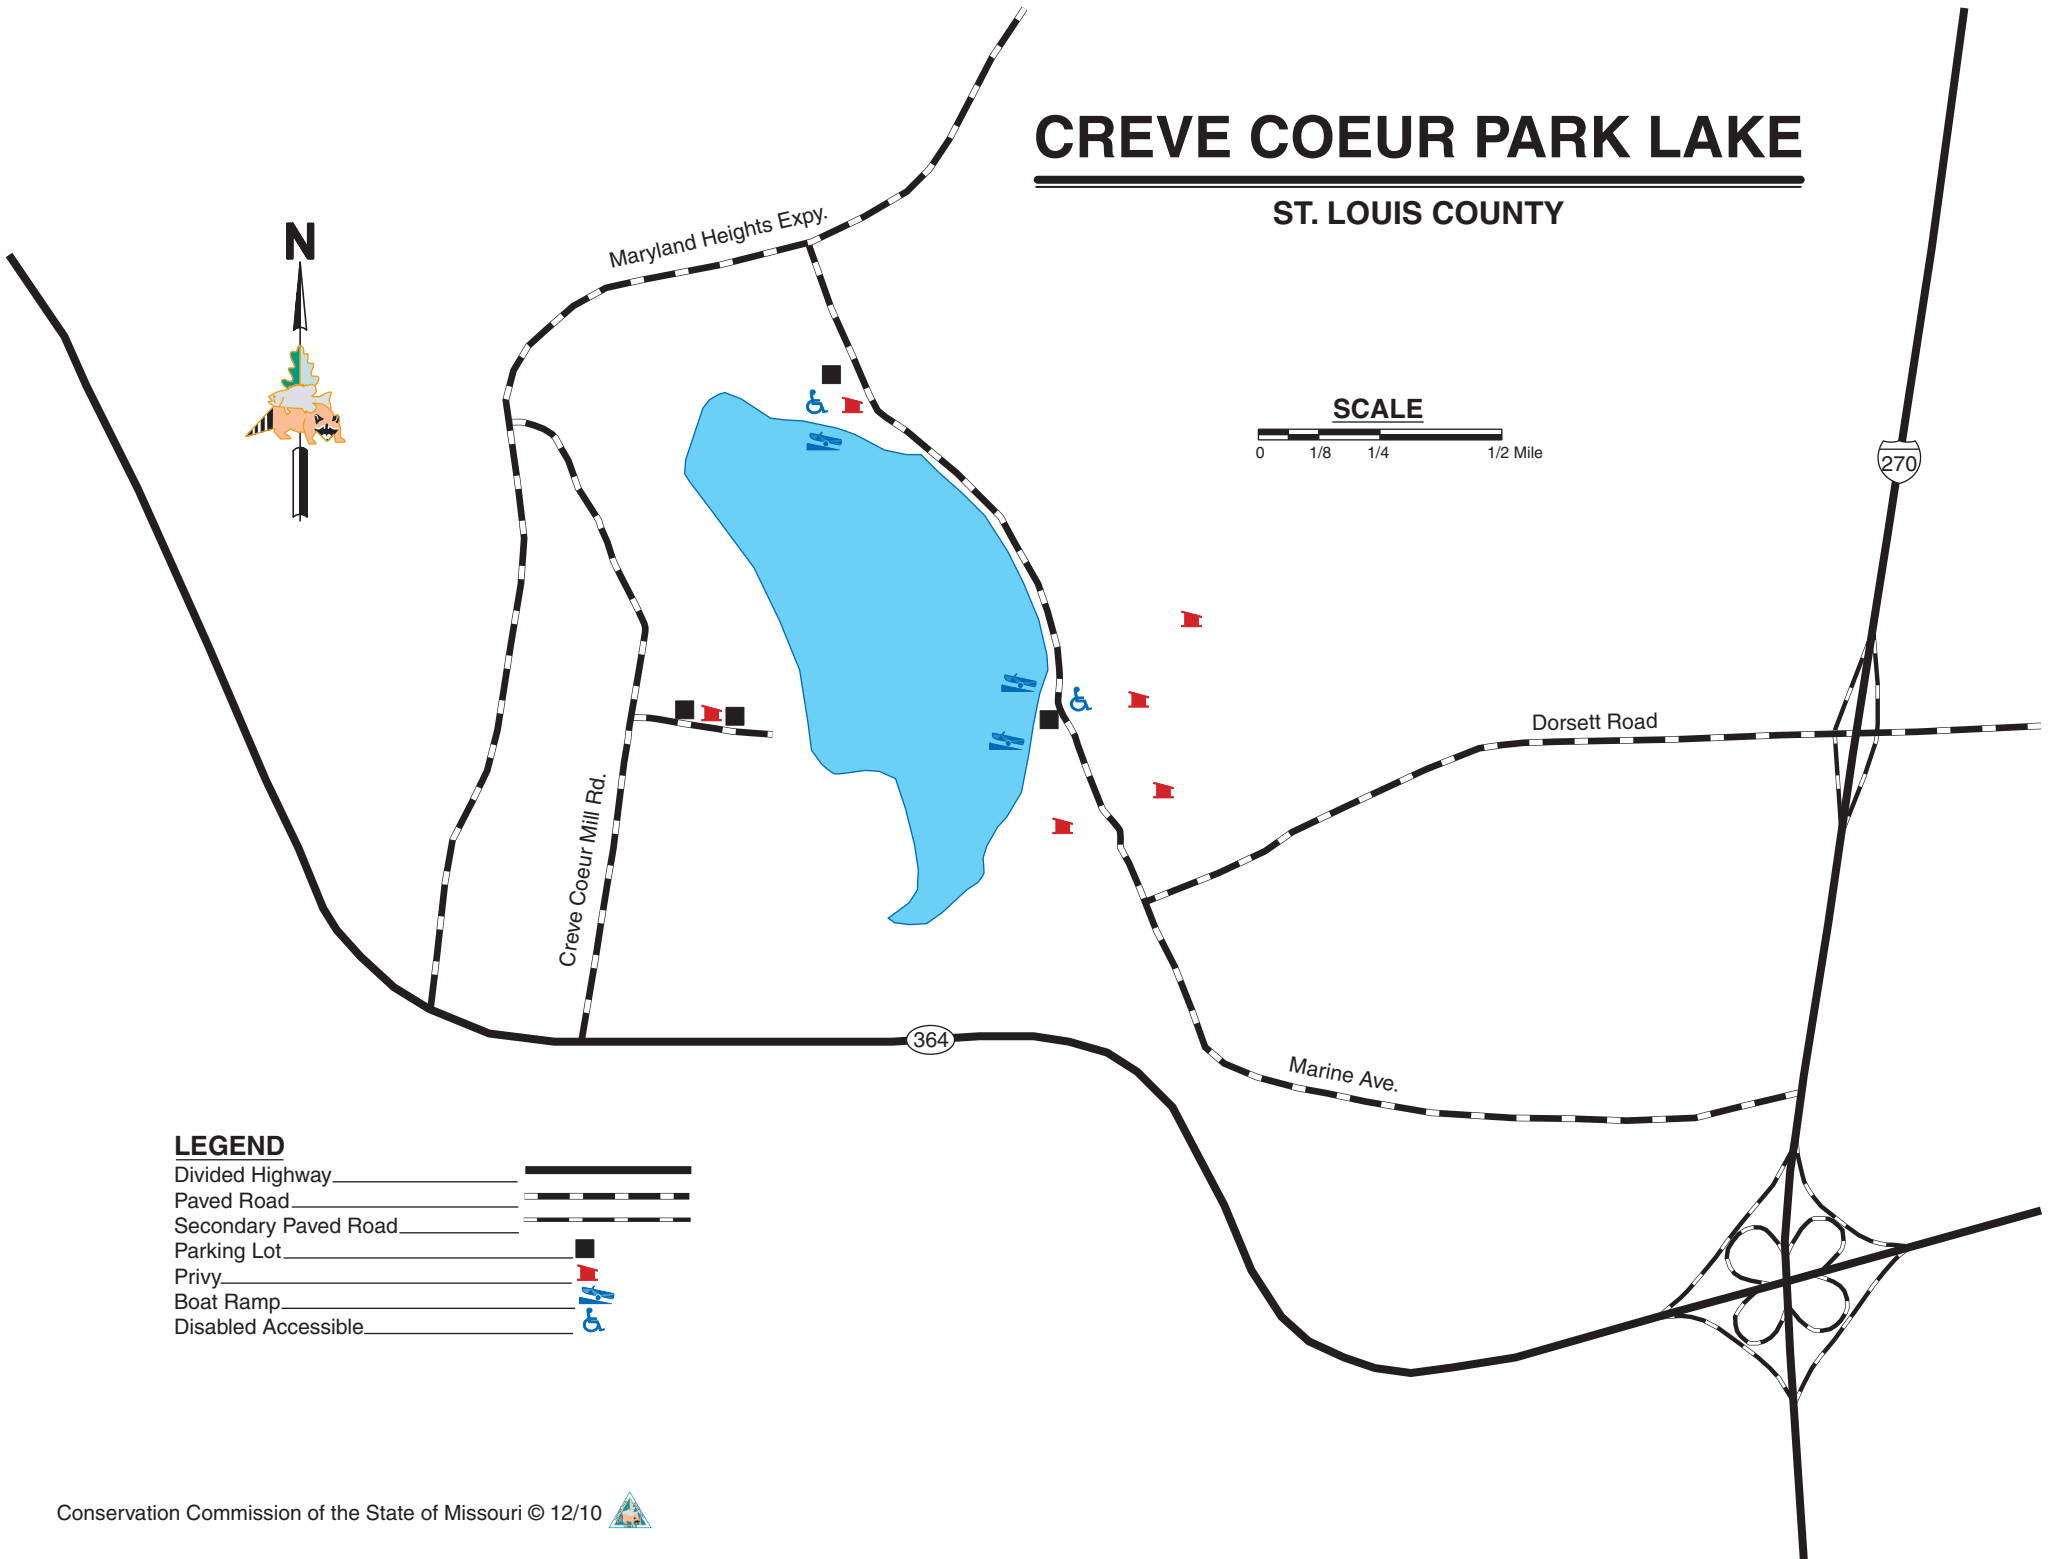

CREVE COEUR PARK LAKE

ST. LOUIS COUNTY

LEGEND

- Divided Highway
- Paved Road
- Secondary Paved Road
- Parking Lot
- Privy
- Boat Ramp
- Disabled Accessible