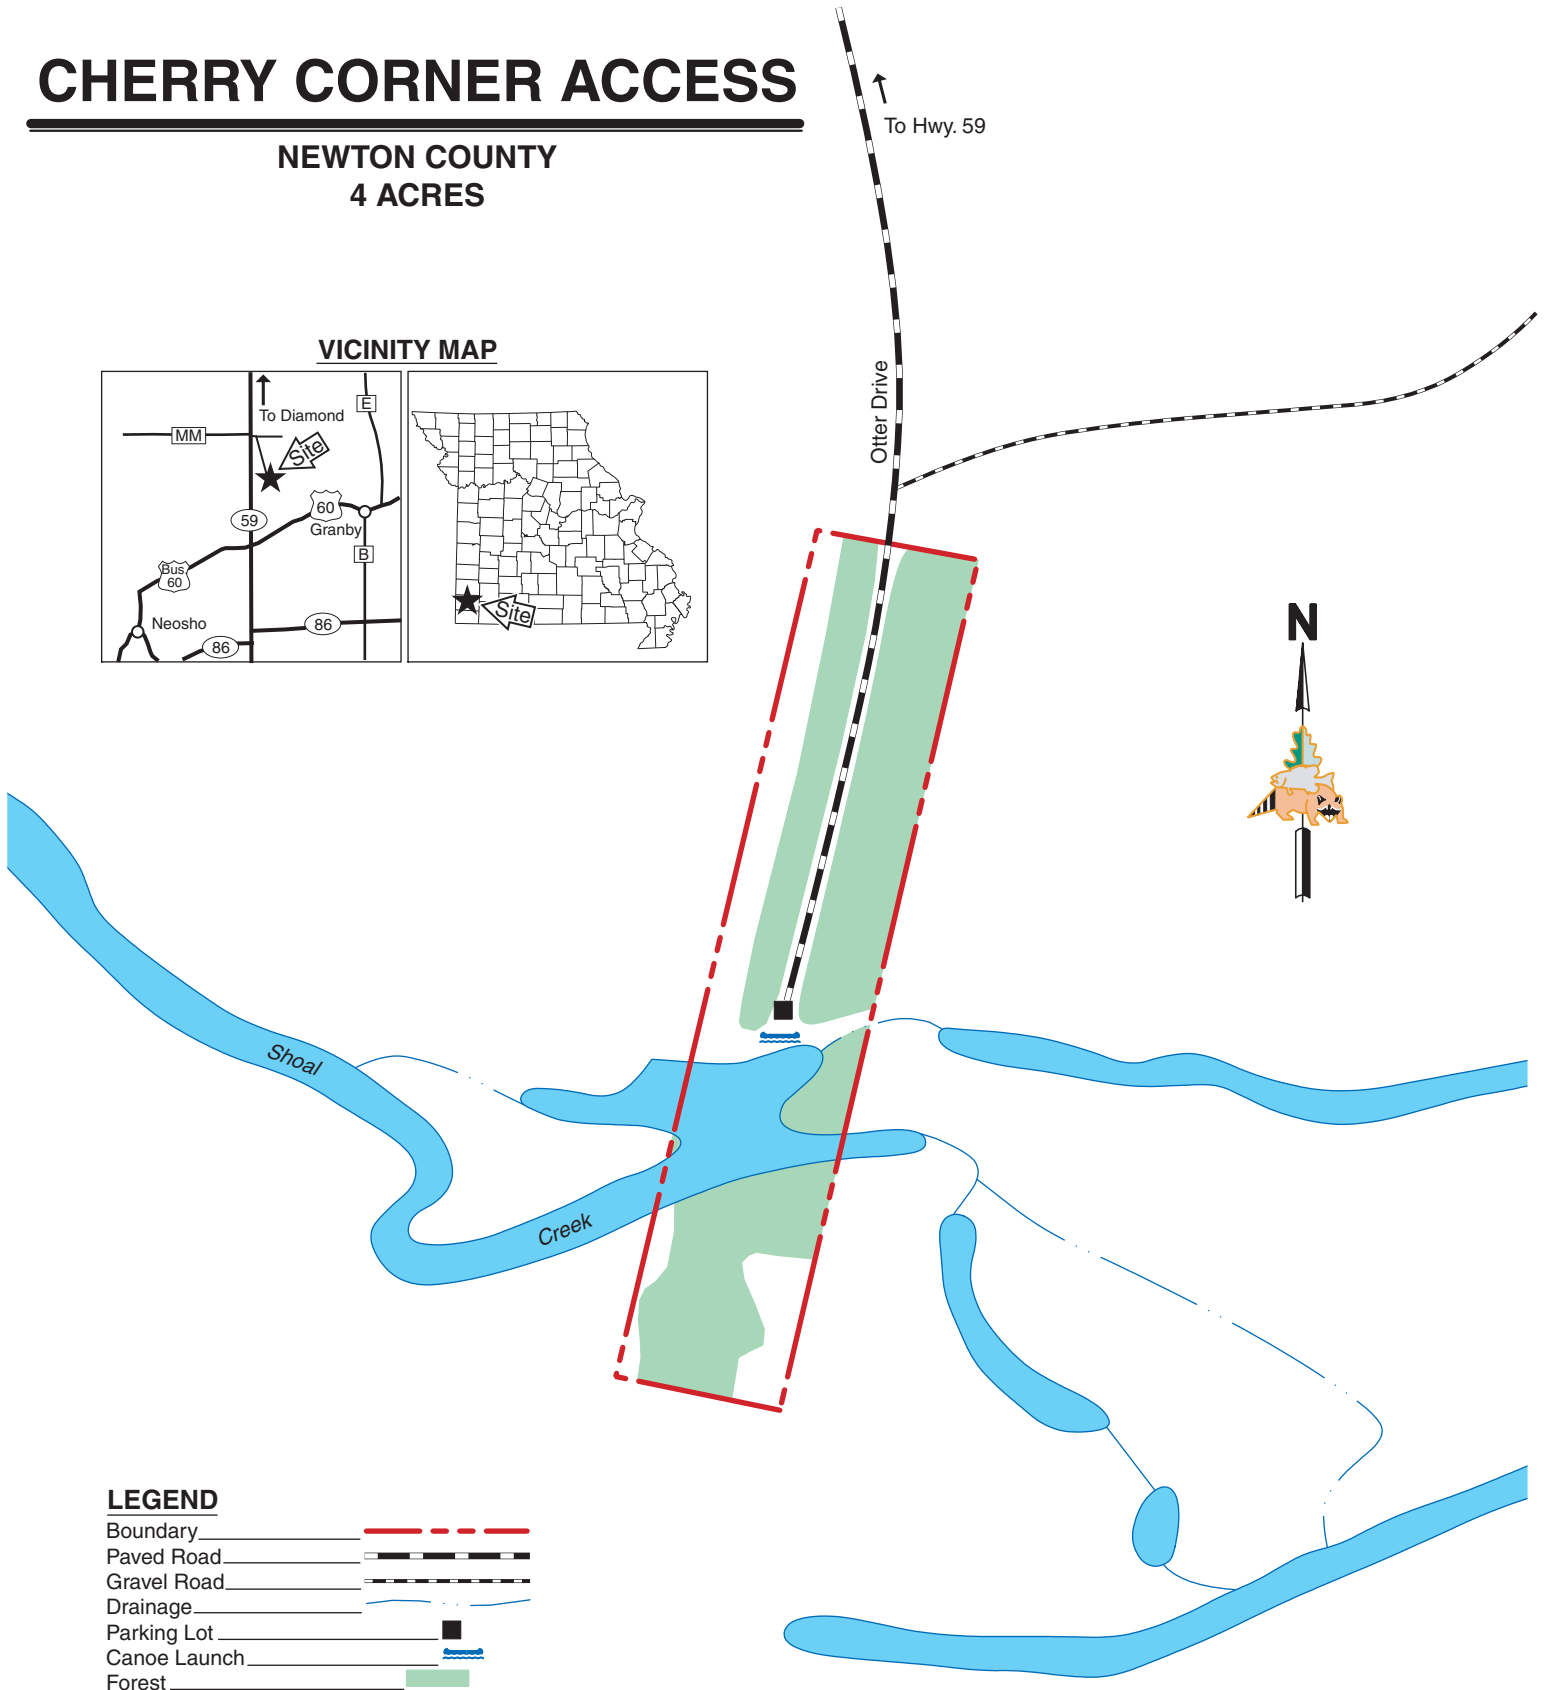

# CHERRY CORNER ACCESS

NEWTON COUNTY  
4 ACRES

## VICINITY MAP

## LEGEND

- Boundary
- Paved Road
- Gravel Road
- Drainage
- Parking Lot
- Canoe Launch
- Forest

## SCALE