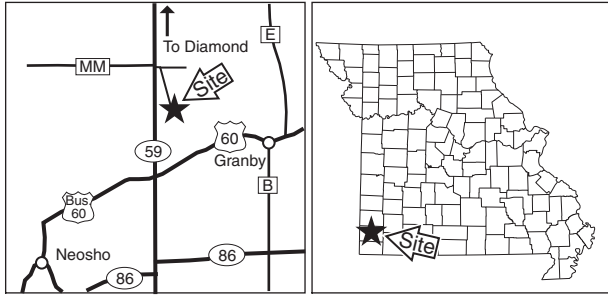

# CHERRY CORNER ACCESS

NEWTON COUNTY  
4 ACRES

## VICINITY MAP

## LEGEND

- Boundary
- Paved Road
- Gravel Road
- Drainage
- Parking Lot
- Canoe Launch
- Forest

## SCALE