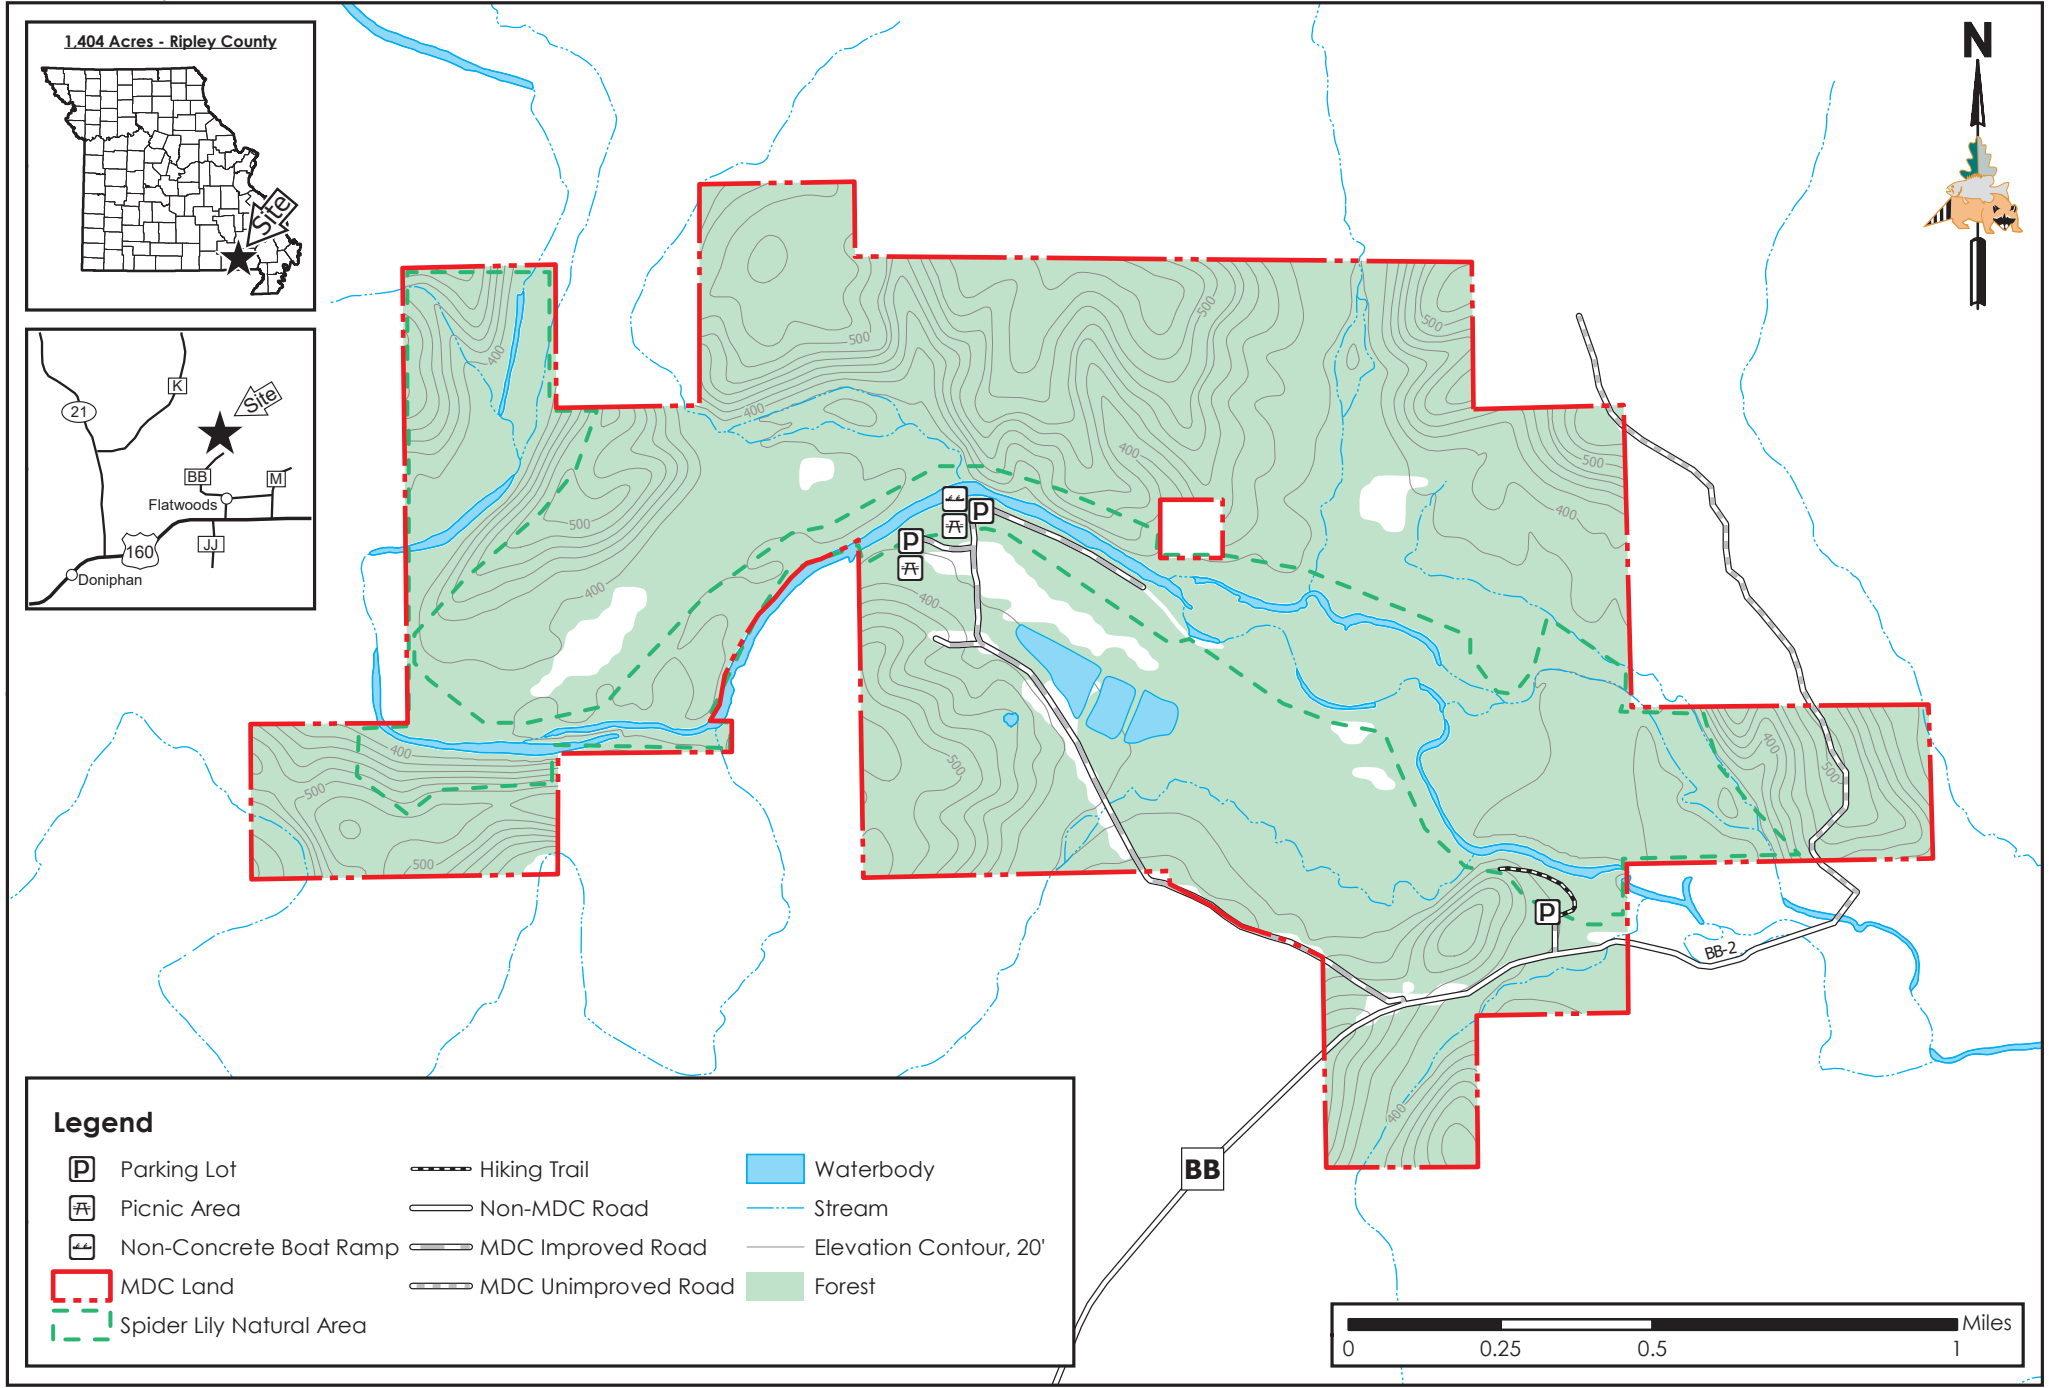

# Mudpuppy CA

Conservation Commission of the State of Missouri ©

Last Updated - 4/16/2019

**Legend**

Parking Lot	Hiking Trail	Waterbody
Picnic Area	Non-MDC Road	Stream
Non-Concrete Boat Ramp	MDC Improved Road	Elevation Contour, 20'
MDC Land	MDC Unimproved Road	Forest
Spider Lily Natural Area		

MAP DISCLAIMER: Although all data in this map have been compiled by the Missouri Department of Conservation, no warranty, expressed or implied, is made by the department as to the accuracy of the data and related materials. The act of distribution shall not constitute any such warranty, and no responsibility is assumed by the department in the use of these data or related materials.