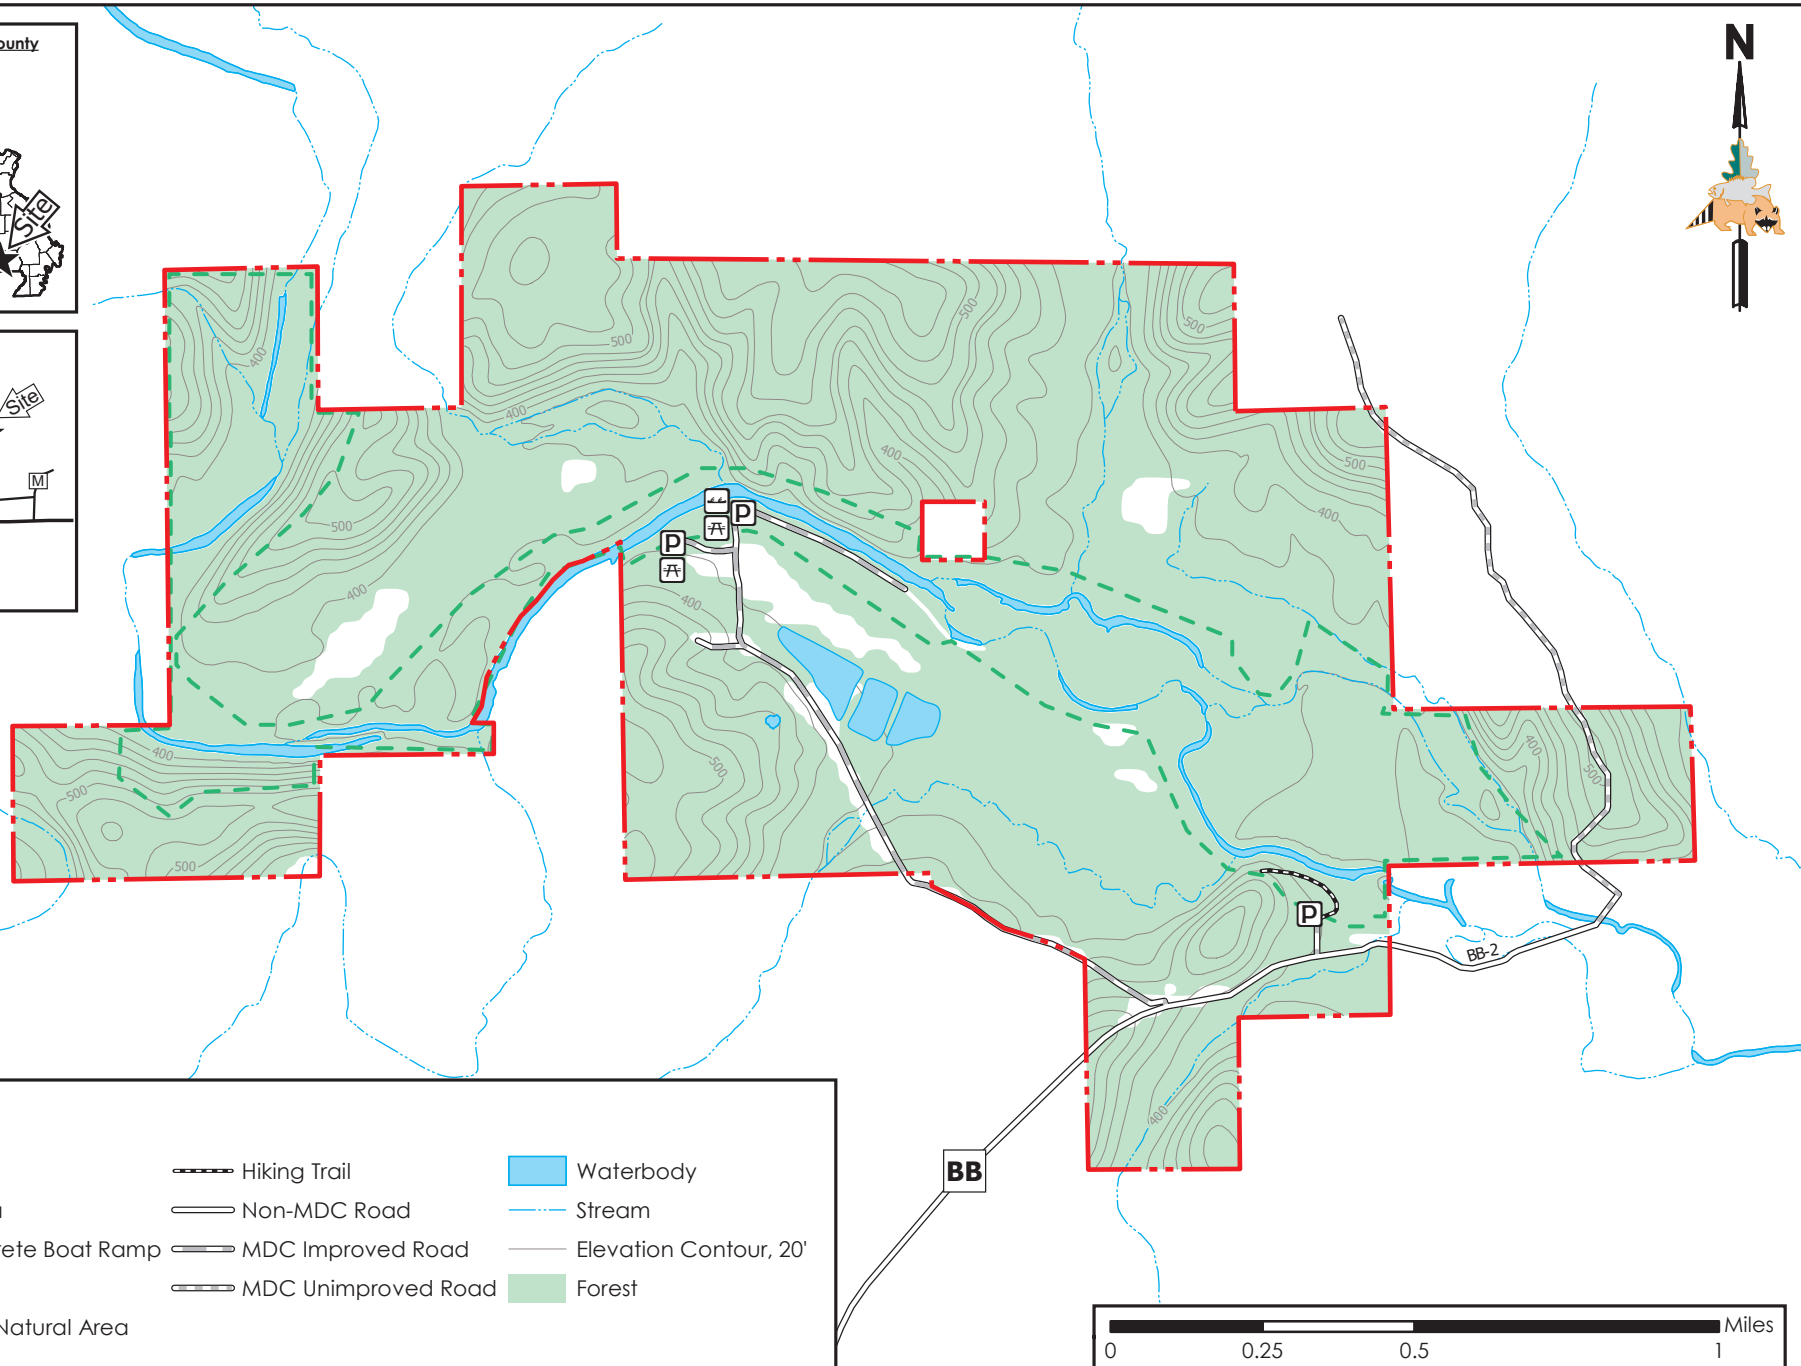

Mudpuppy CA

Conservation Commission of the State of Missouri ©

Last Updated - 4/16/2019

Legend

- | | | |
|--------------------------|---------------------|------------------------|
| Parking Lot | Hiking Trail | Waterbody |
| Picnic Area | Non-MDC Road | Stream |
| Non-Concrete Boat Ramp | MDC Improved Road | Elevation Contour, 20' |
| MDC Land | MDC Unimproved Road | Forest |
| Spider Lily Natural Area | | |

MAP DISCLAIMER: Although all data in this map have been compiled by the Missouri Department of Conservation, no warranty, expressed or implied, is made by the department as to the accuracy of the data and related materials. The act of distribution shall not constitute any such warranty, and no responsibility is assumed by the department in the use of these data or related materials.