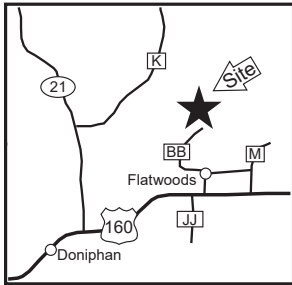

Mudpuppy CA

Conservation Commission of the State of Missouri ©

Last Updated - 4/16/2019

Legend

- | | | |
|--------------------------|---------------------|------------------------|
| Parking Lot | Hiking Trail | Waterbody |
| Picnic Area | Non-MDC Road | Stream |
| Non-Concrete Boat Ramp | MDC Improved Road | Elevation Contour, 20' |
| MDC Land | MDC Unimproved Road | Forest |
| Spider Lily Natural Area | | |

MAP DISCLAIMER: Although all data in this map have been compiled by the Missouri Department of Conservation, no warranty, expressed or implied, is made by the department as to the accuracy of the data and related materials. The act of distribution shall not constitute any such warranty, and no responsibility is assumed by the department in the use of these data or related materials.