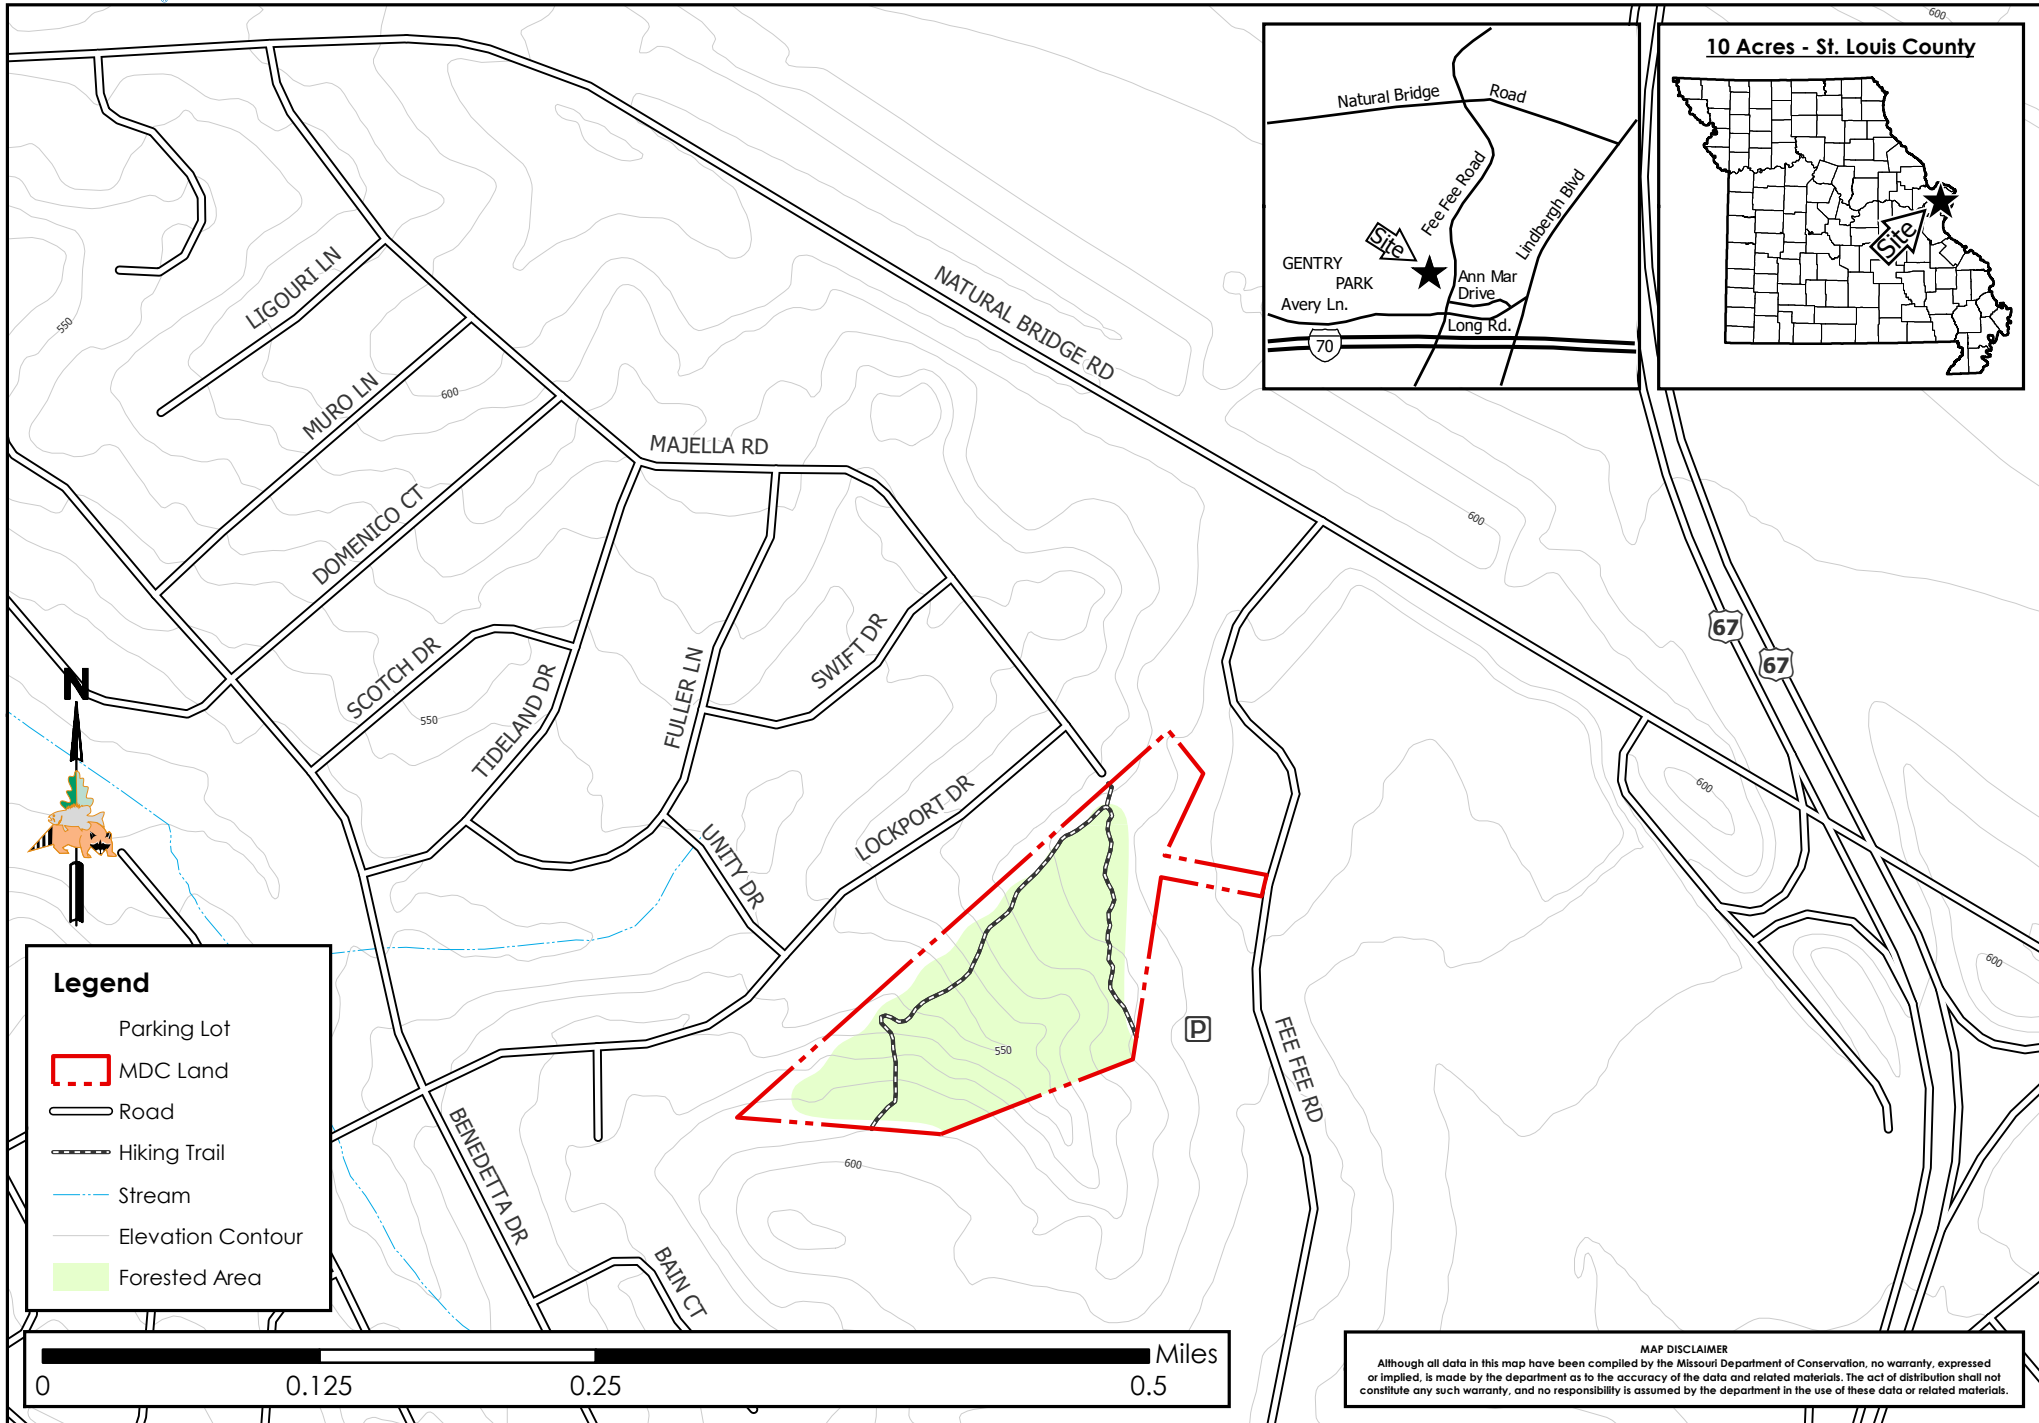

Hickory Woods Conservation Area

Conservation Commission of the State of Missouri ©

Last Updated - 9/18/2018

Legend

- Parking Lot
- MDC Land
- Road
- Hiking Trail
- Stream
- Elevation Contour
- Forested Area

MAP DISCLAIMER
Although all data in this map have been compiled by the Missouri Department of Conservation, no warranty, expressed or implied, is made by the department as to the accuracy of the data and related materials. The act of distribution shall not constitute any such warranty, and no responsibility is assumed by the department in the use of these data or related materials.