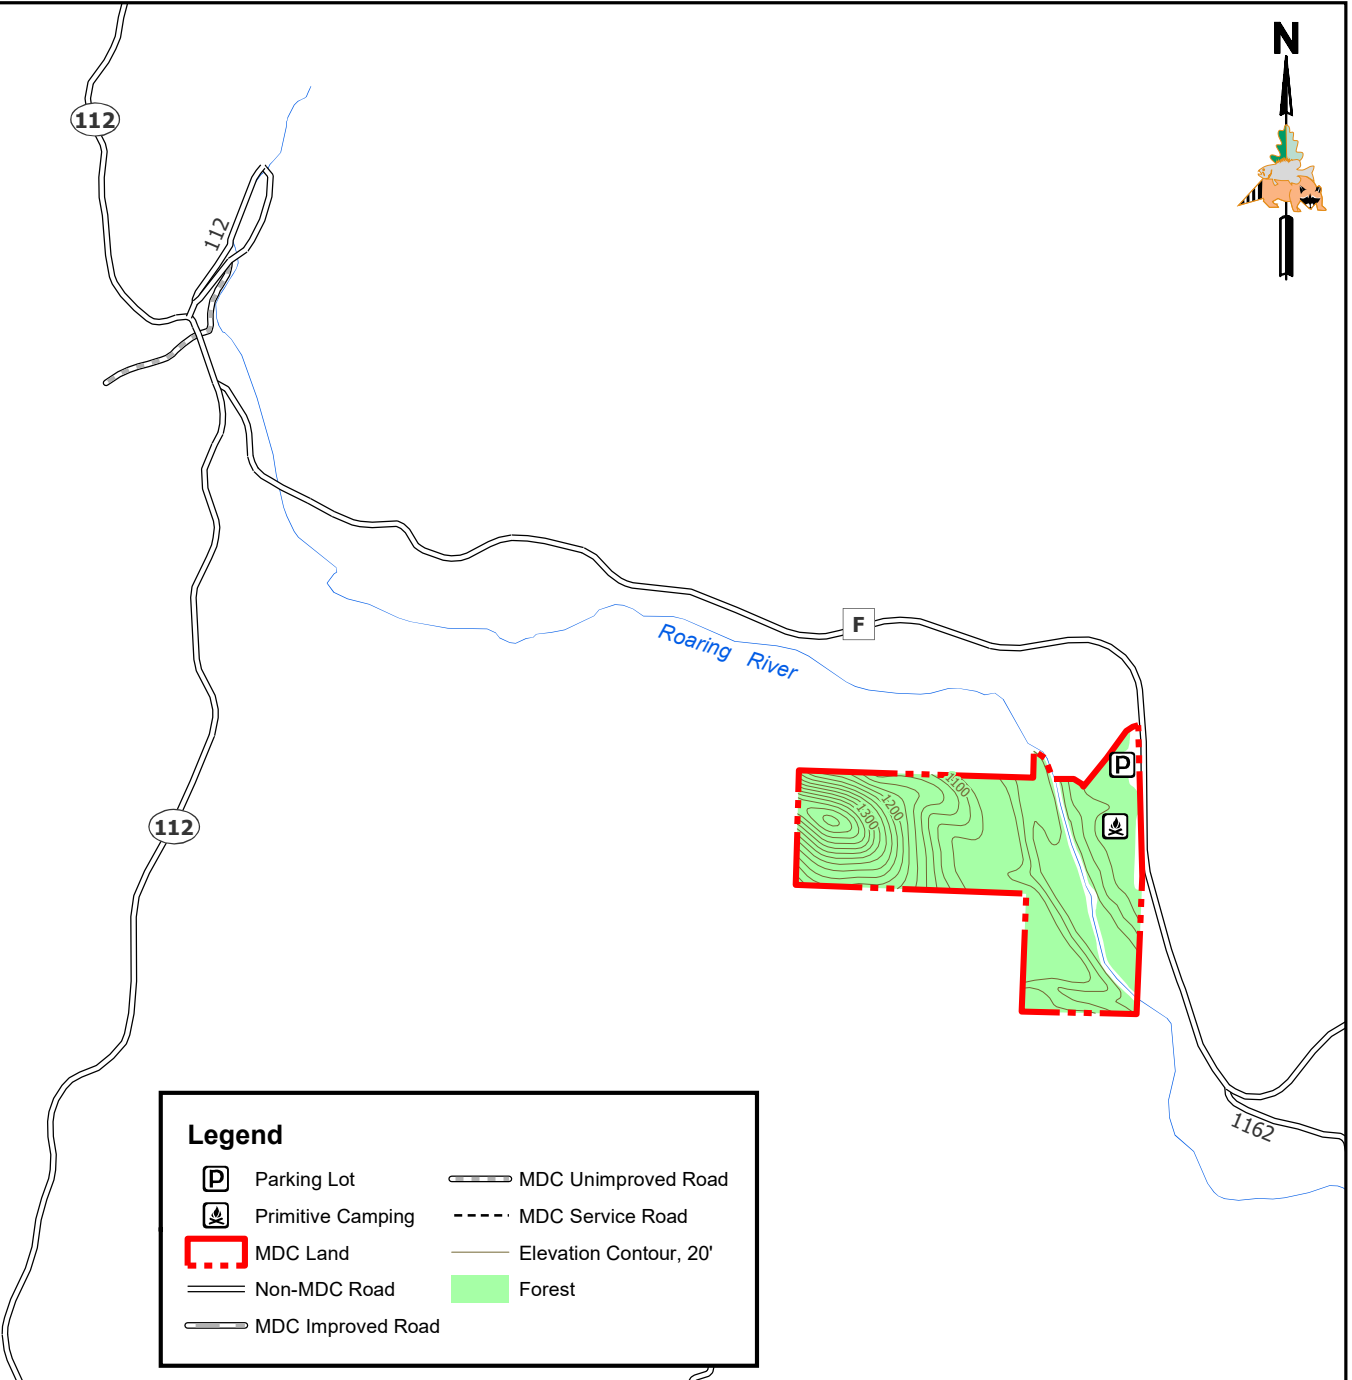

Roaring River Conservation Area

Conservation Commission of the State of Missouri ©

Last Updated - 2/22/2021

Legend

Parking Lot	MDC Unimproved Road
Primitive Camping	MDC Service Road
MDC Land	Elevation Contour, 20'
Non-MDC Road	Forest
MDC Improved Road	

MAP DISCLAIMER: Although all data in this map have been compiled by the Missouri Department of Conservation, no warranty, expressed or implied, is made by the department as to the accuracy of the data and related materials. The act of distribution shall not constitute any such warranty, and no responsibility is assumed by the department in the use of these data or related materials.