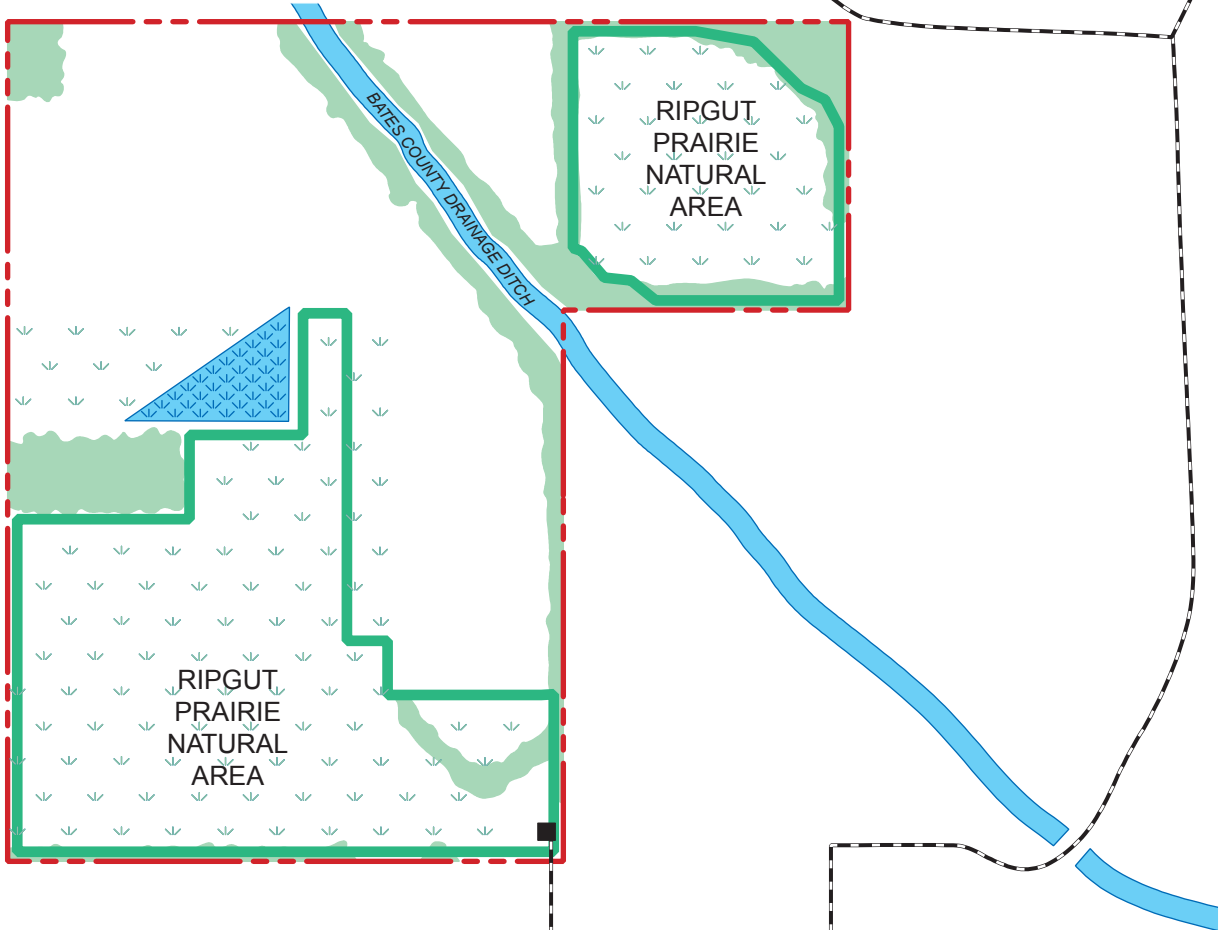

# RIPGUT PRAIRIE NATURAL AREA

BATES COUNTY  
280 ACRES

## LEGEND

- Boundary 
- Gravel Road 
- Parking Lot 
- Marsh 
- Prairie 
- Forest 

## SCALE

## VICINITY MAP

Rich Hill   
1/2 Mile  
↓  
525