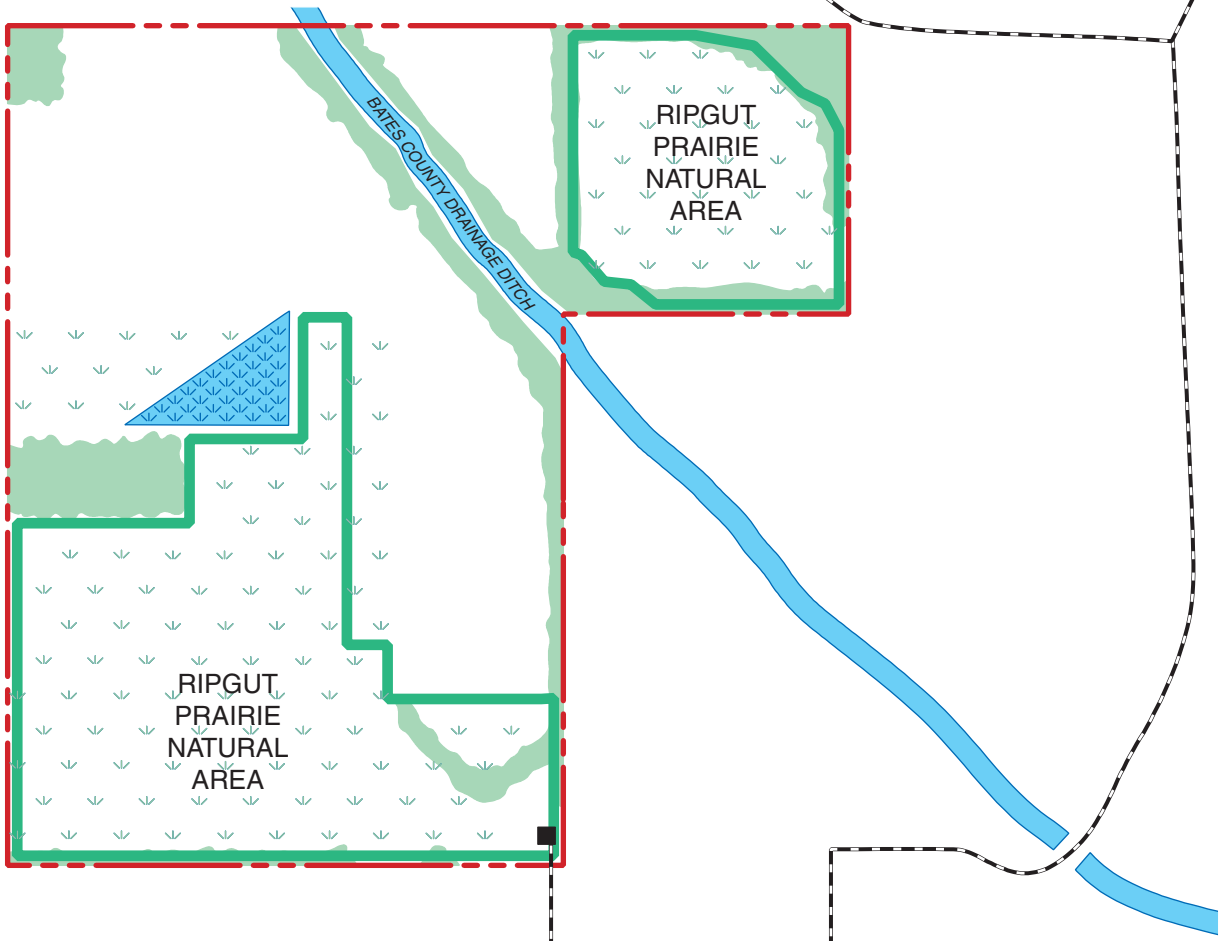

RIPGUT PRAIRIE NATURAL AREA

BATES COUNTY
280 ACRES

LEGEND

Boundary	
Gravel Road	
Parking Lot	
Marsh	
Prairie	
Forest	

SCALE

VICINITY MAP

Rich Hill
1/2 Mile
↓
525